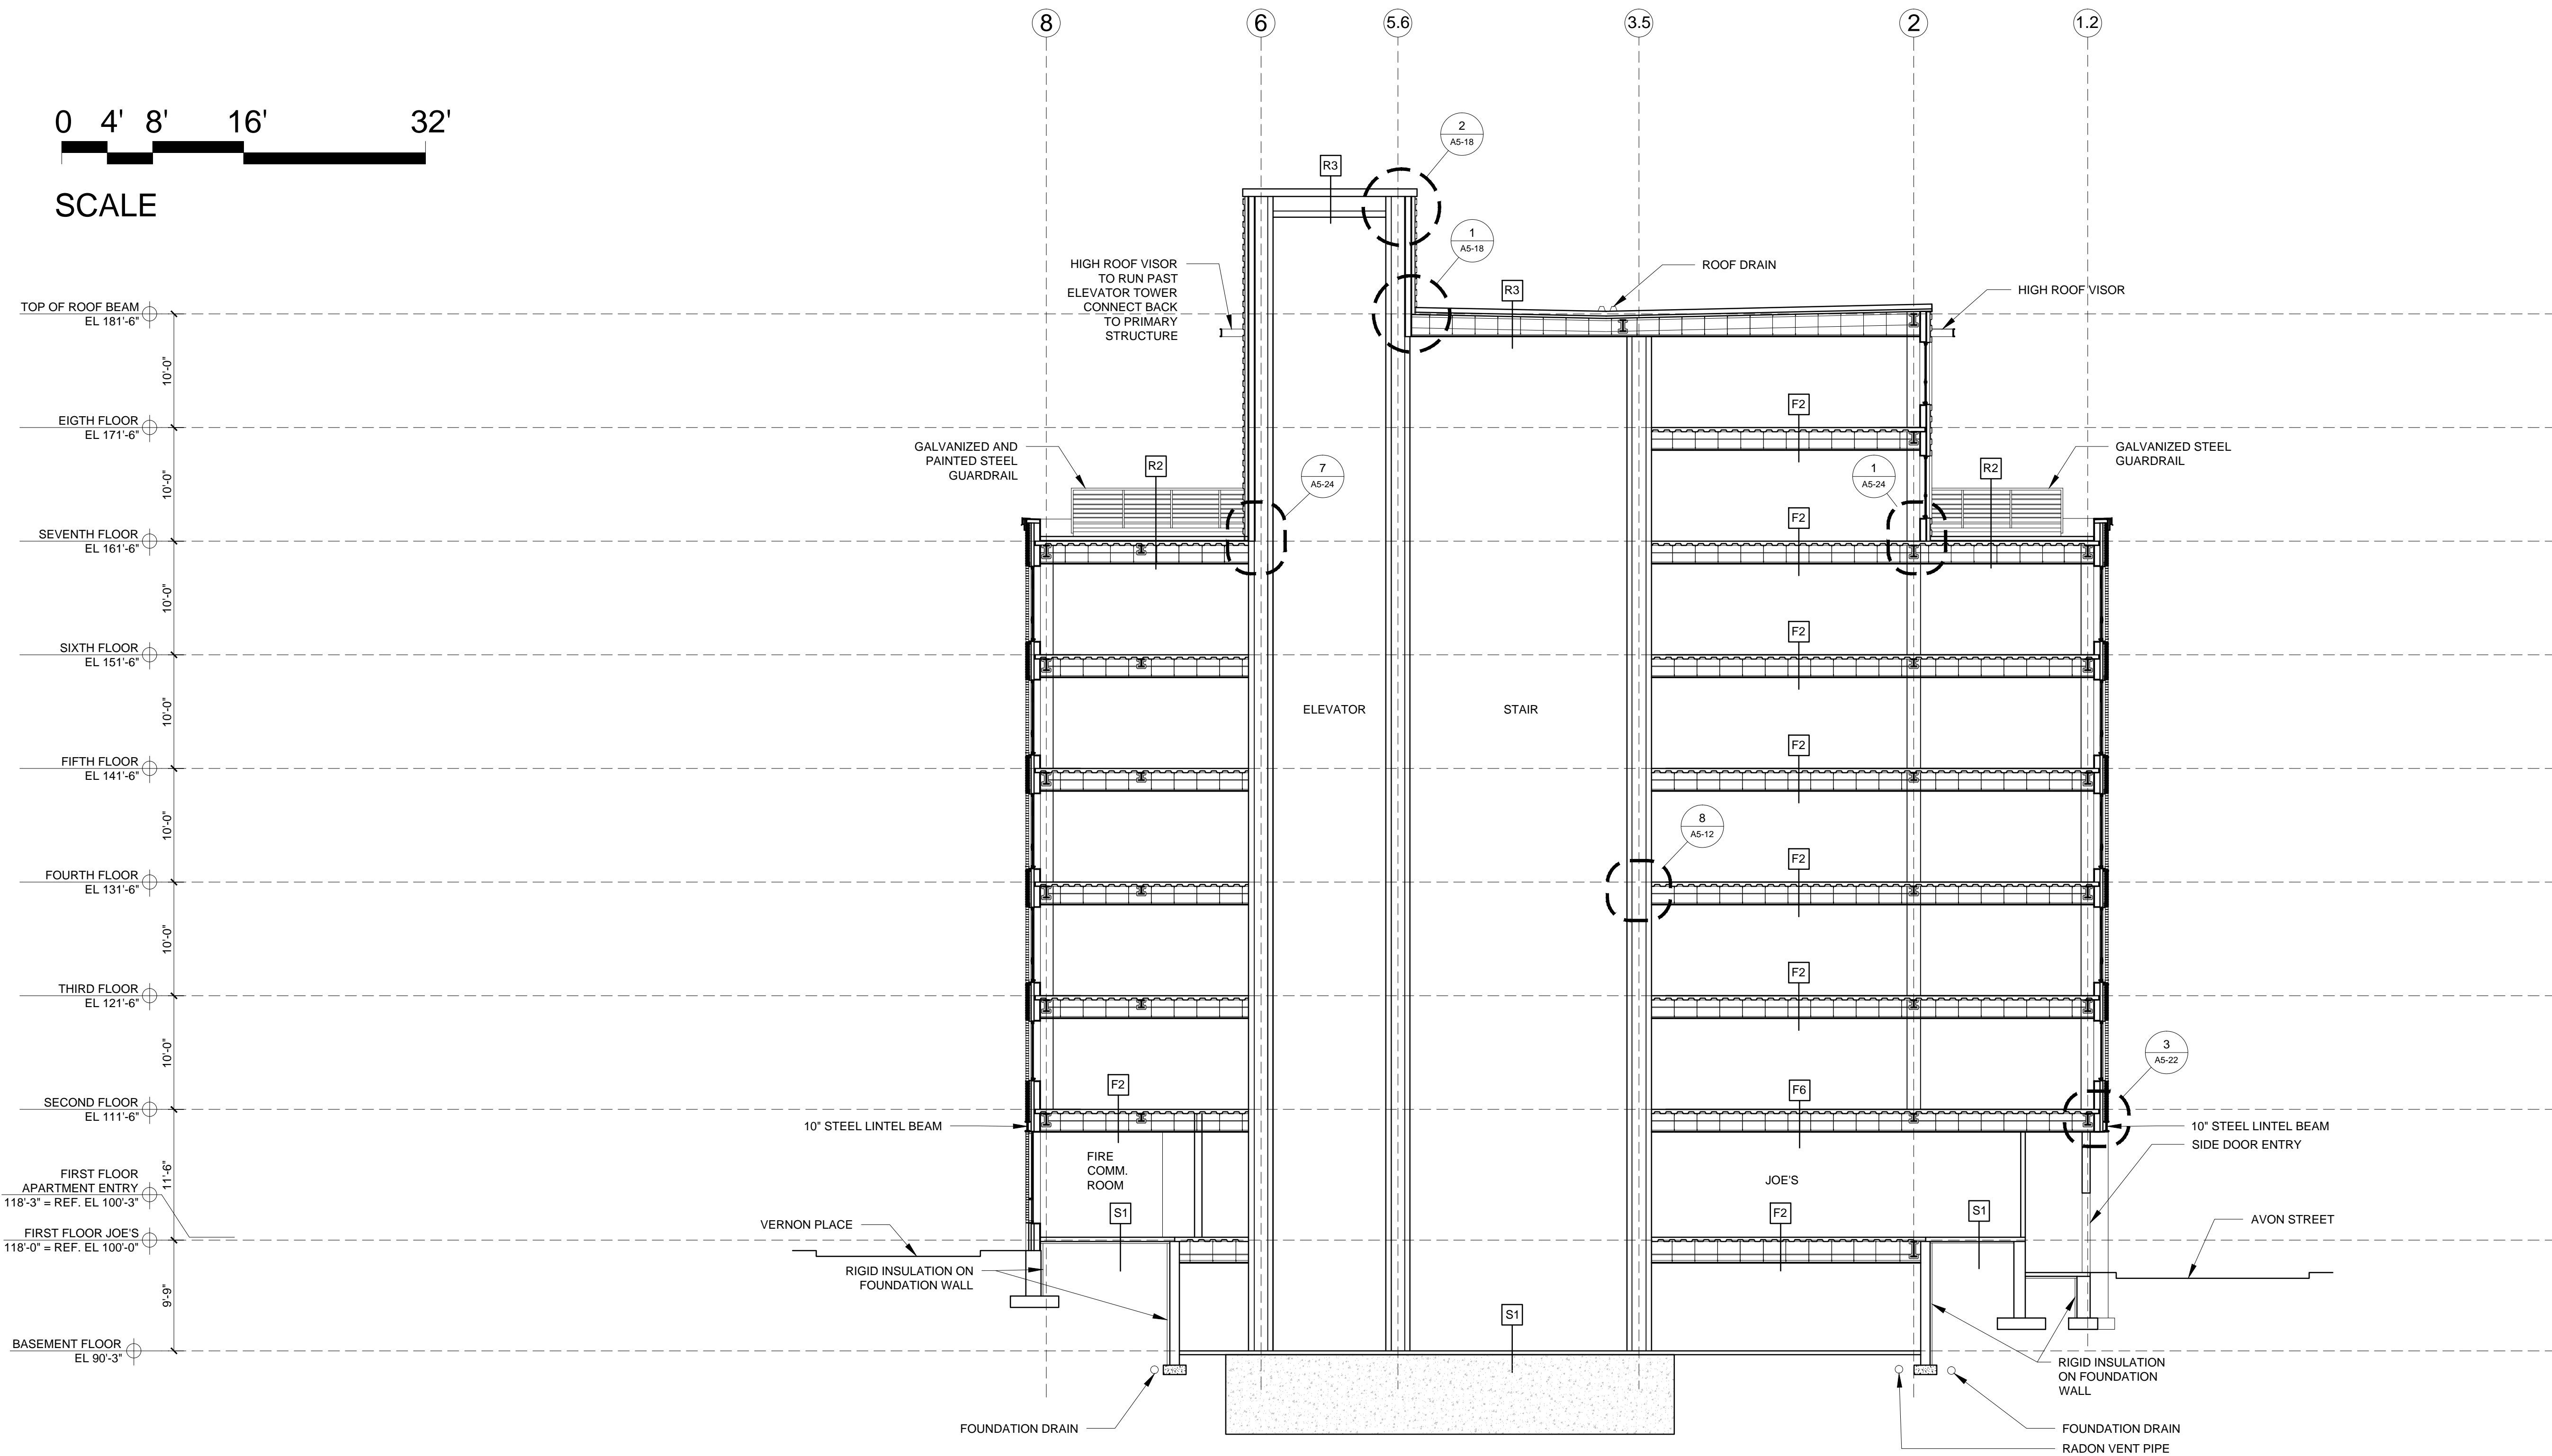

© 2015 RYAN SENATORE ARCHITECTURE

667 CONGRESS STREET
APARTMENTS
PORTLAND, MAINE

REVISIONS:

DATE: 2 NOVEMBER 2015

PROJECT No. 1503

DRAWN BY: RJS / RRT

CHECKED BY: RJS

SCALE: AS NOTED

SHEET TITLE:
SECTION

A3-3

1 BUILDING SECTION
1/8" = 1'-0"