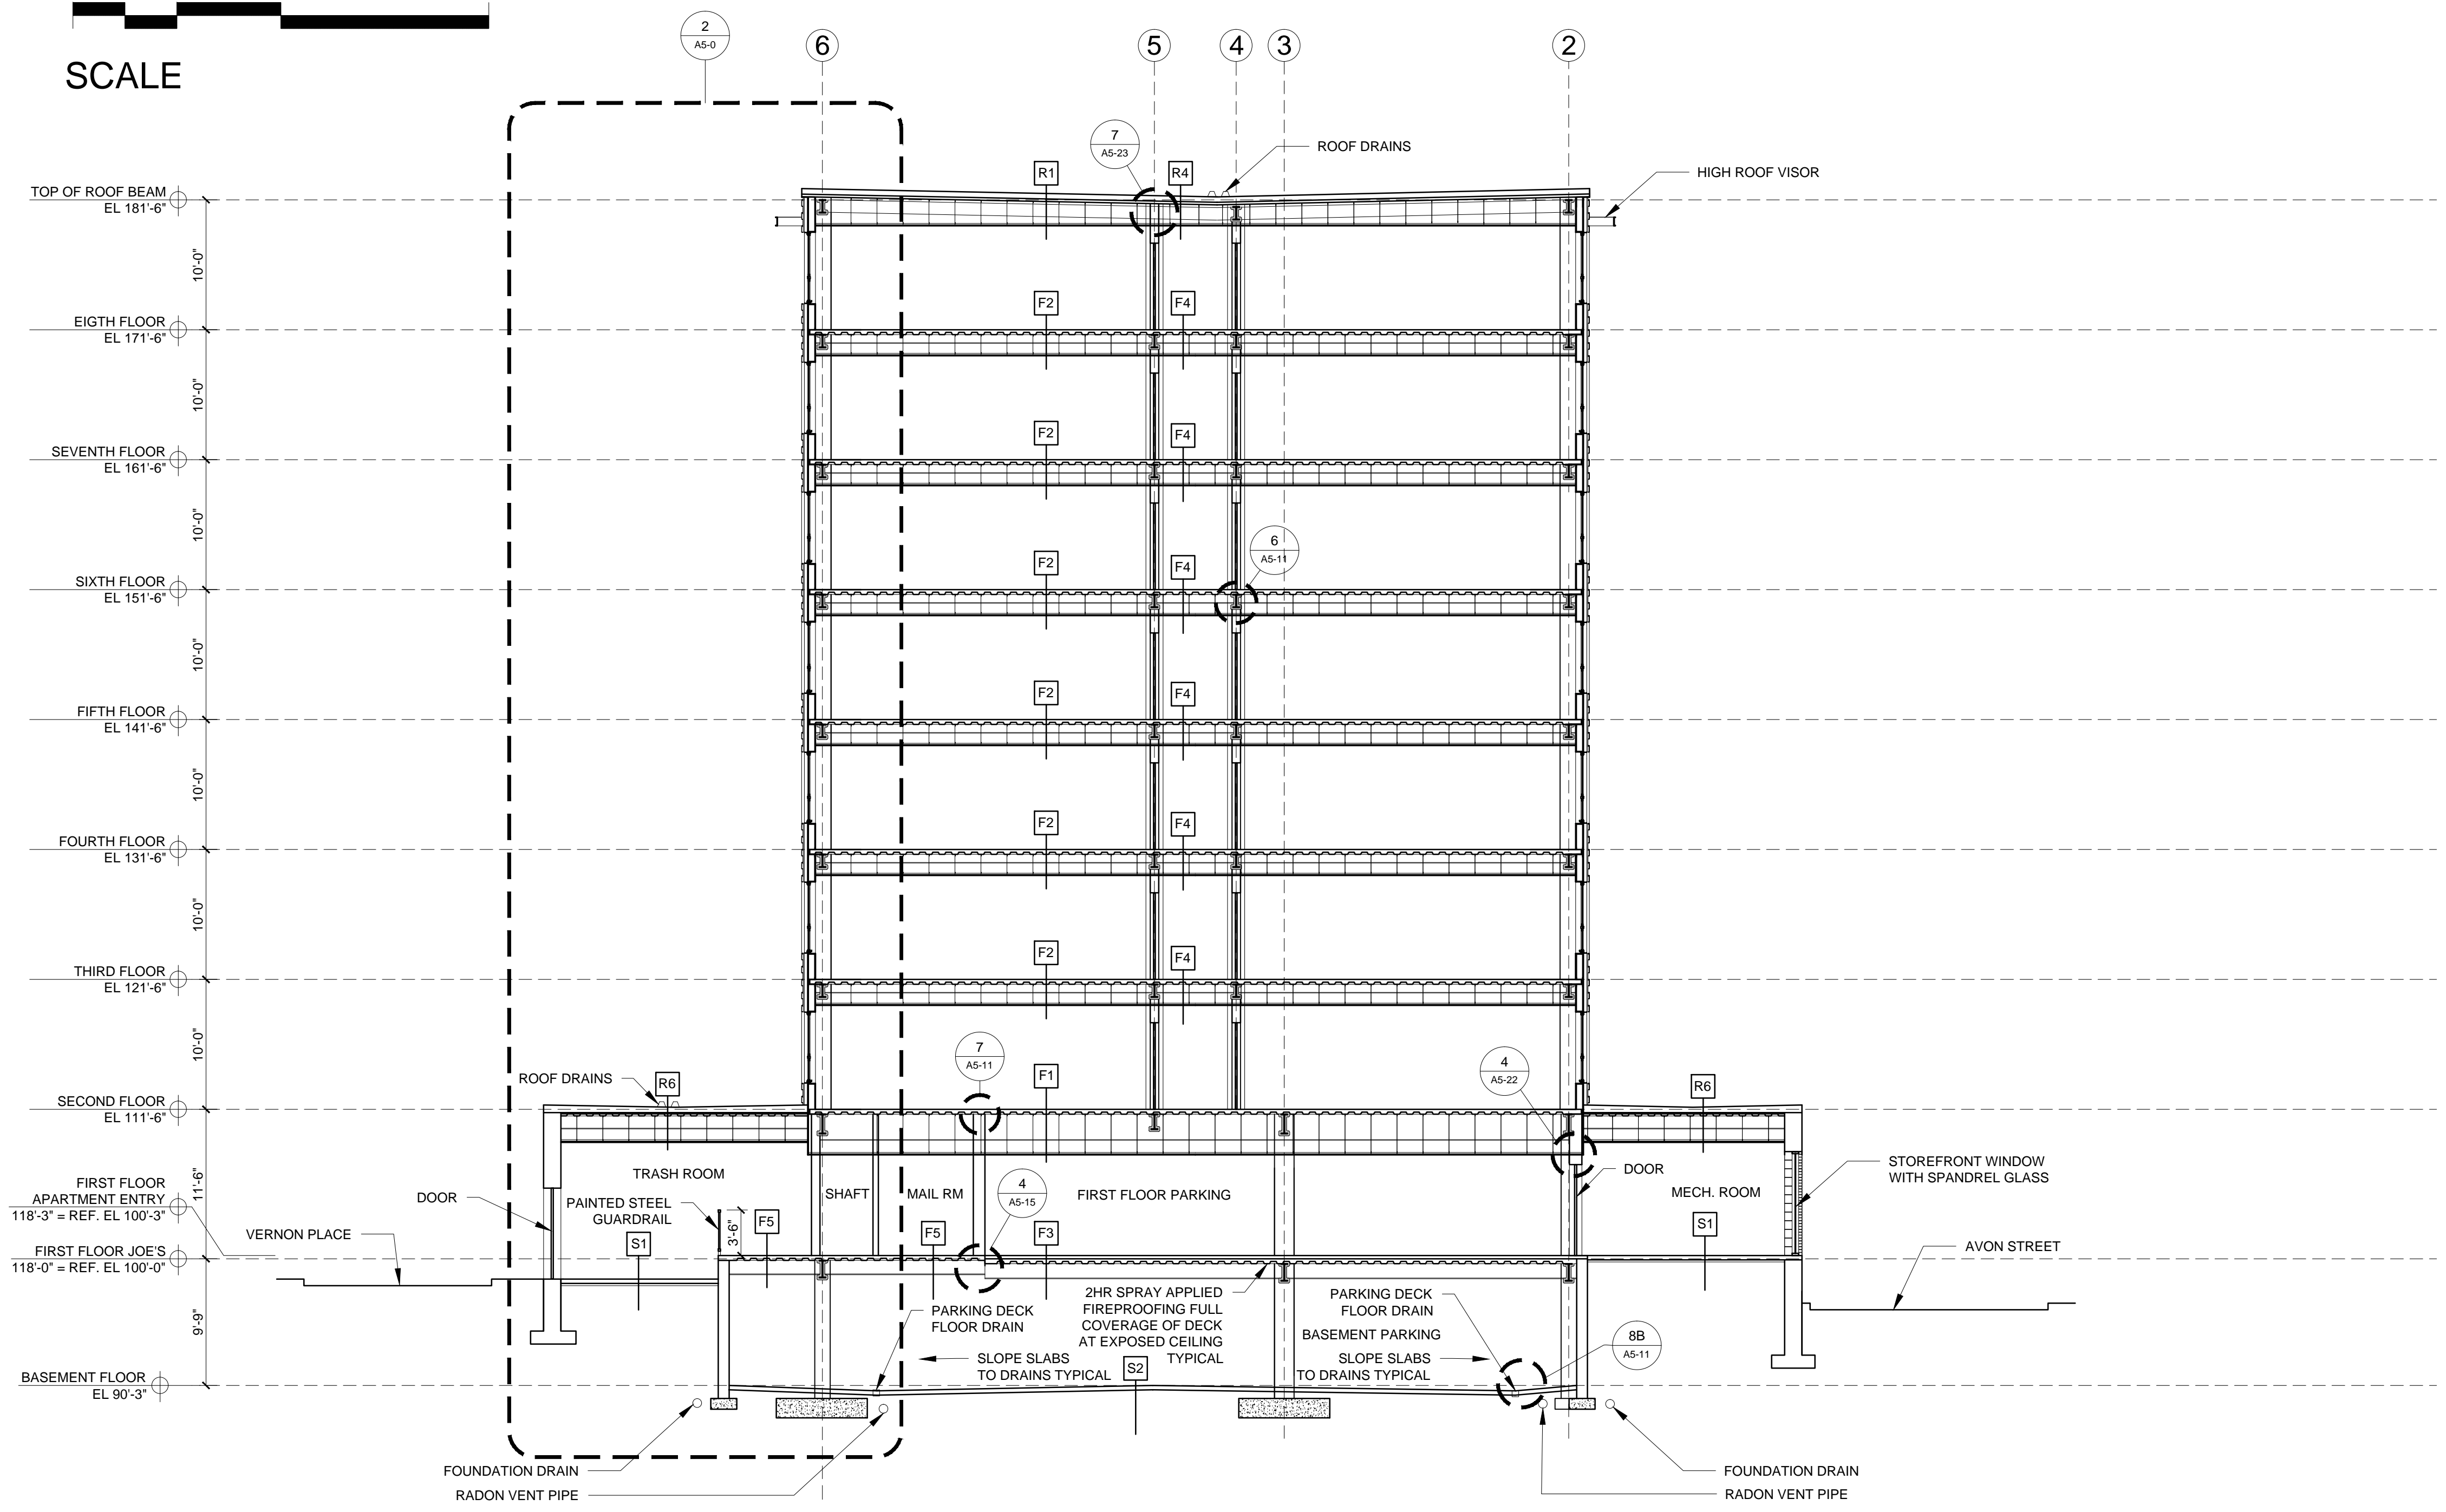

© 2015 RYAN SENATORE ARCHITECTURE

667 CONGRESS STREET
APARTMENTS
PORTLAND, MAINE

REVISIONS:

DATE: 2 NOVEMBER 2016

PROJECT No. 1503

DRAWN BY: RJS / RRT

CHECKED BY: RJS

SCALE: AS NOTED

SHEET TITLE:
SECTION

A3-1

1 BUILDING SECTION
1/8" = 1'-0"