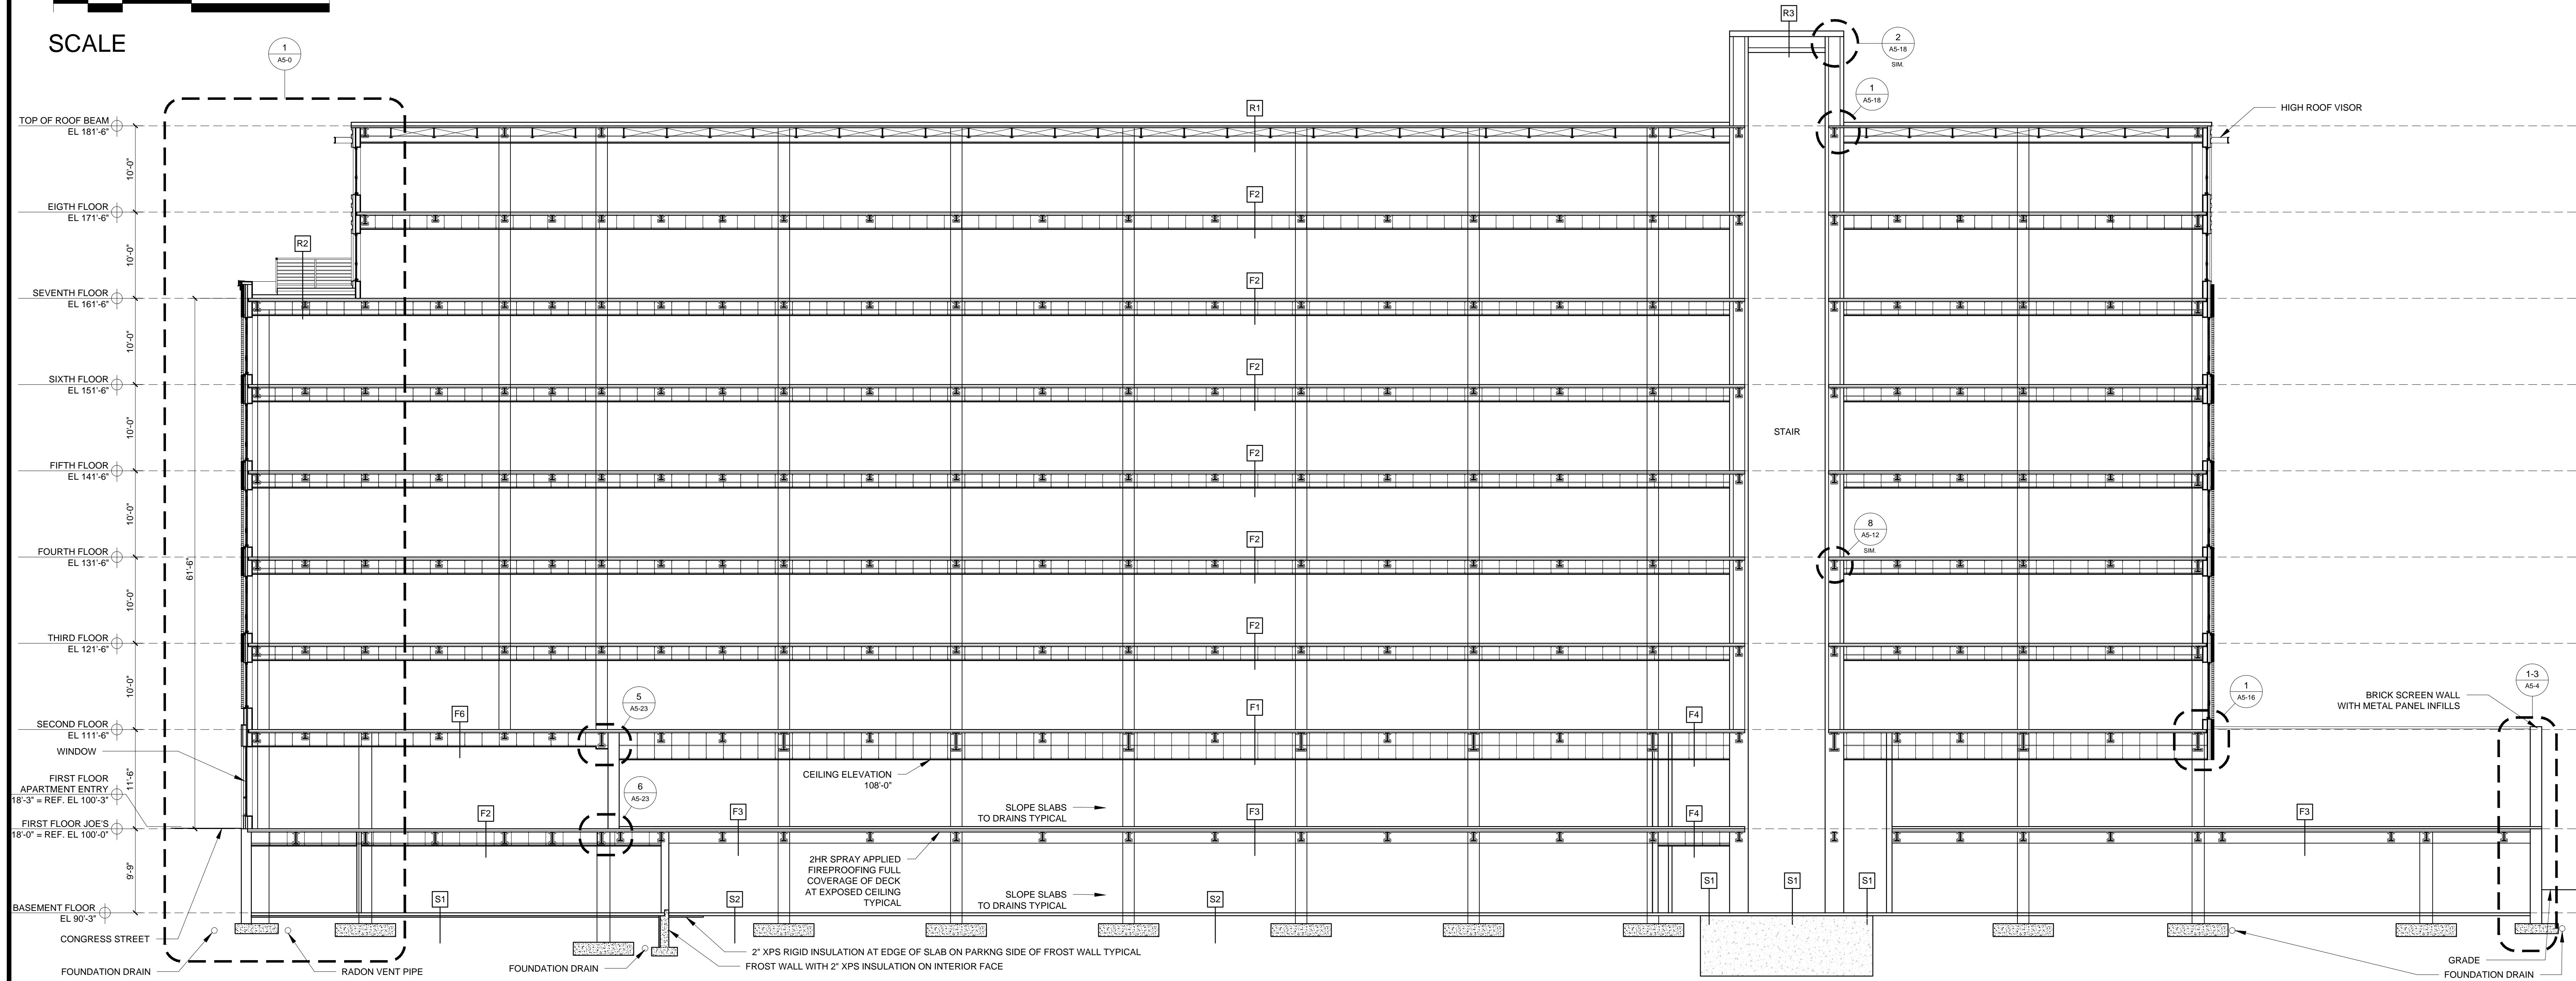

© 2015 RYAN SENATORE ARCHITECTURE

667 CONGRESS STREET
APARTMENTS
PORTLAND, MAINE

REVISIONS:

DATE: 2 NOVEMBER 2015
PROJECT No. 1503
DRAWN BY: RJS / RRT
CHECKED BY: RJS
SCALE: AS NOTED

SHEET TITLE:
SECTION

A3-0

0 4' 8' 16' 32'

SCALE

1 BUILDING SECTION
1/8" = 1'-0"