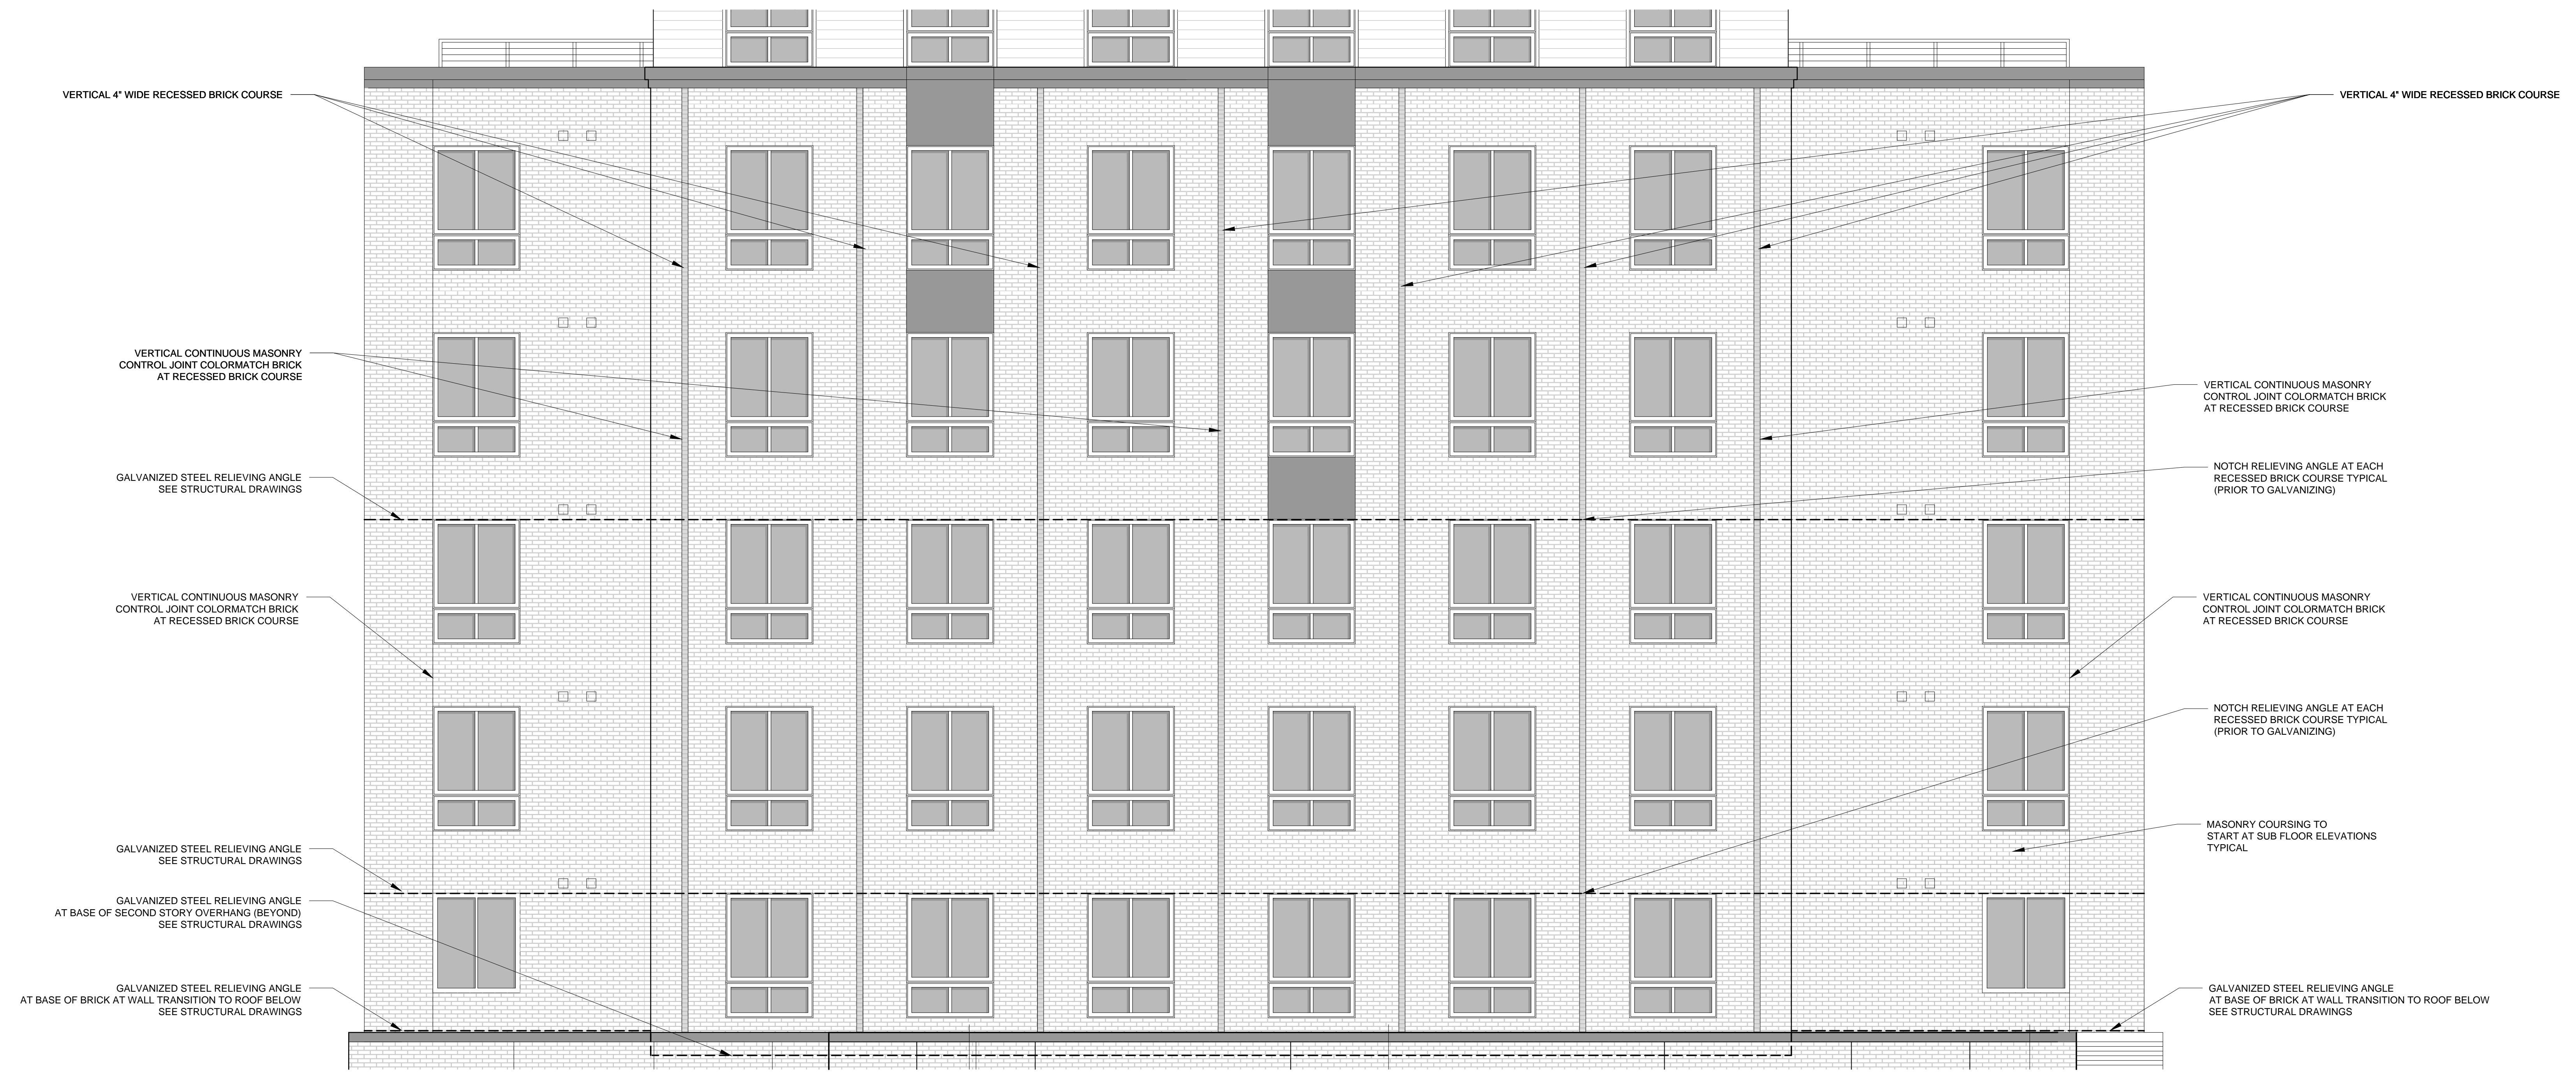

© 2015 RYAN SENATORE ARCHITECTURE

667 CONGRESS STREET
APARTMENTS
PORTLAND, MAINE

REVISIONS:

DATE: 2 NOVEMBER 2015

PROJECT No.

DRAWN BY: RJS / RRT

CHECKED BY: RJS

SCALE: AS NOTED

SHEET TITLE:
ENLARGED
MASONRY
ELEVATIONS

A2-10

1 ENLARGED MASONRY NORTH ELEVATION
1/4"=1'-0"