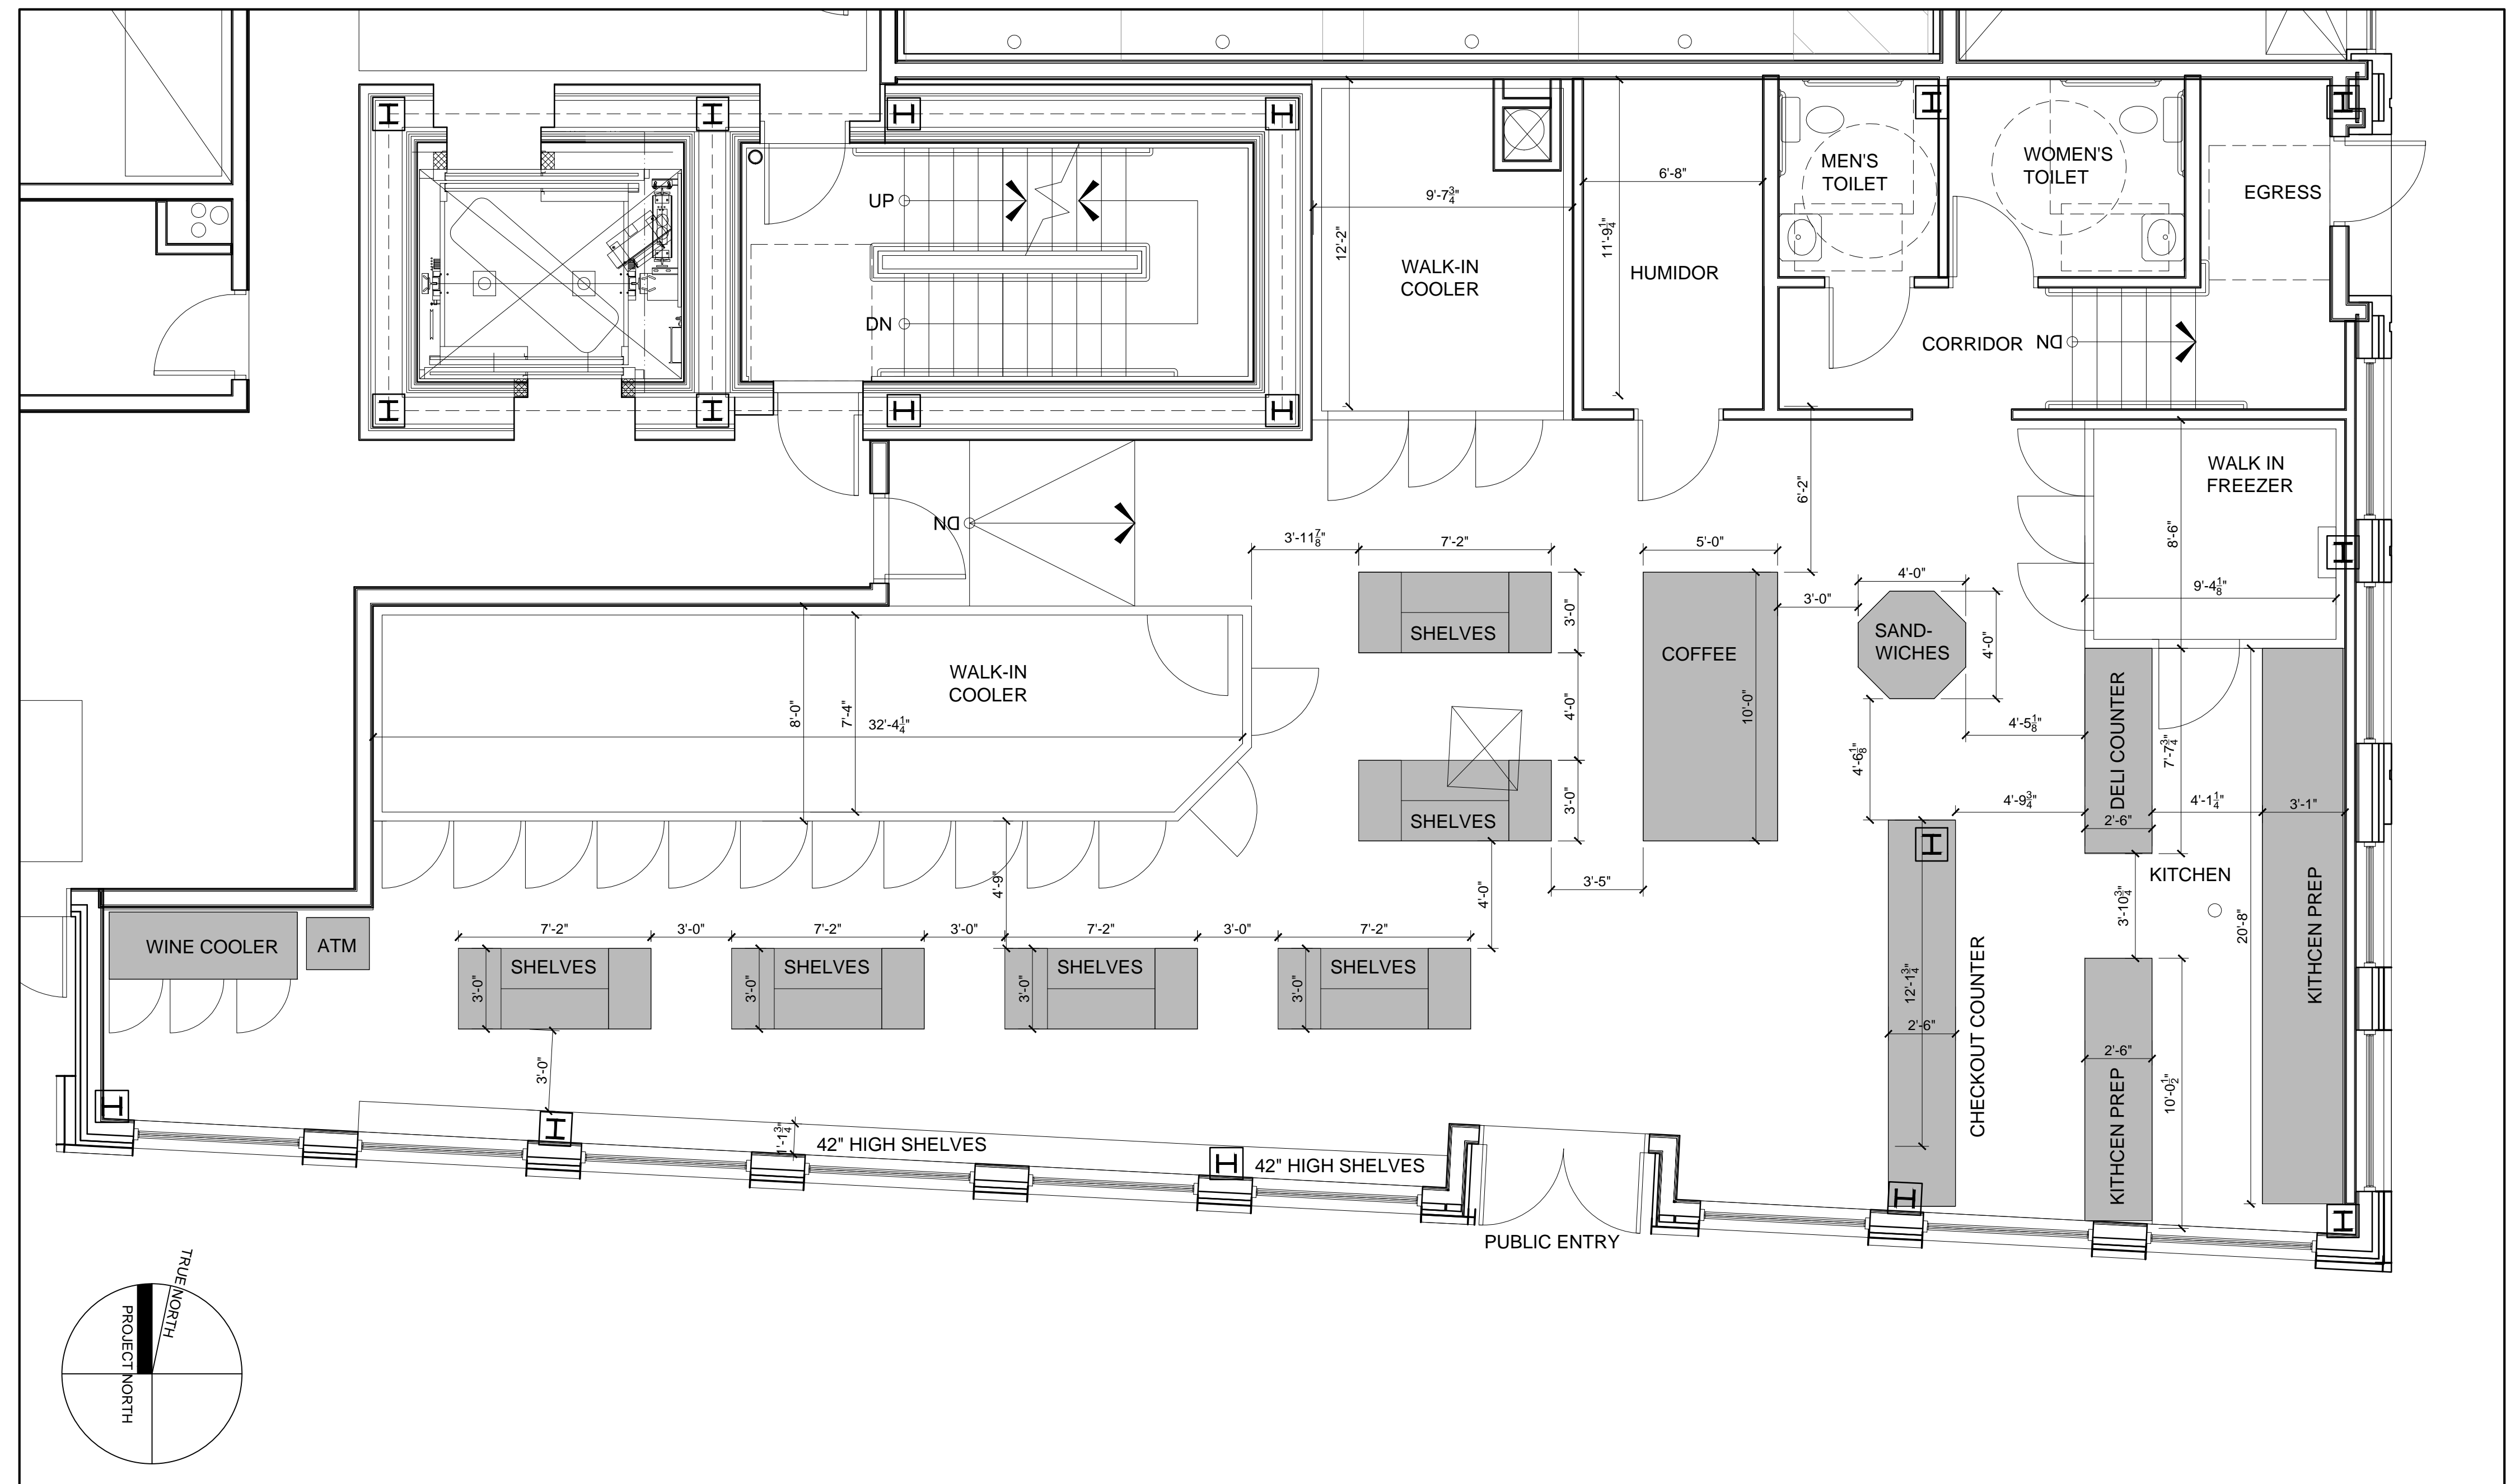

© 2015 RYAN SENATORE ARCHITECTURE

667 CONGRESS STREET
APARTMENTS
PORTLAND, MAINE

REVISIONS:

DATE: 2 NOVEMBER 2015
PROJECT No. 1503
DRAWN BY: RJS / RRT
CHECKED BY: RJS
SCALE: AS NOTED

SHEET TITLE:
JOES SUPER
VARIETY PLAN

A1-50

1 FLOOR PLAN
1/4" = 1'-0"