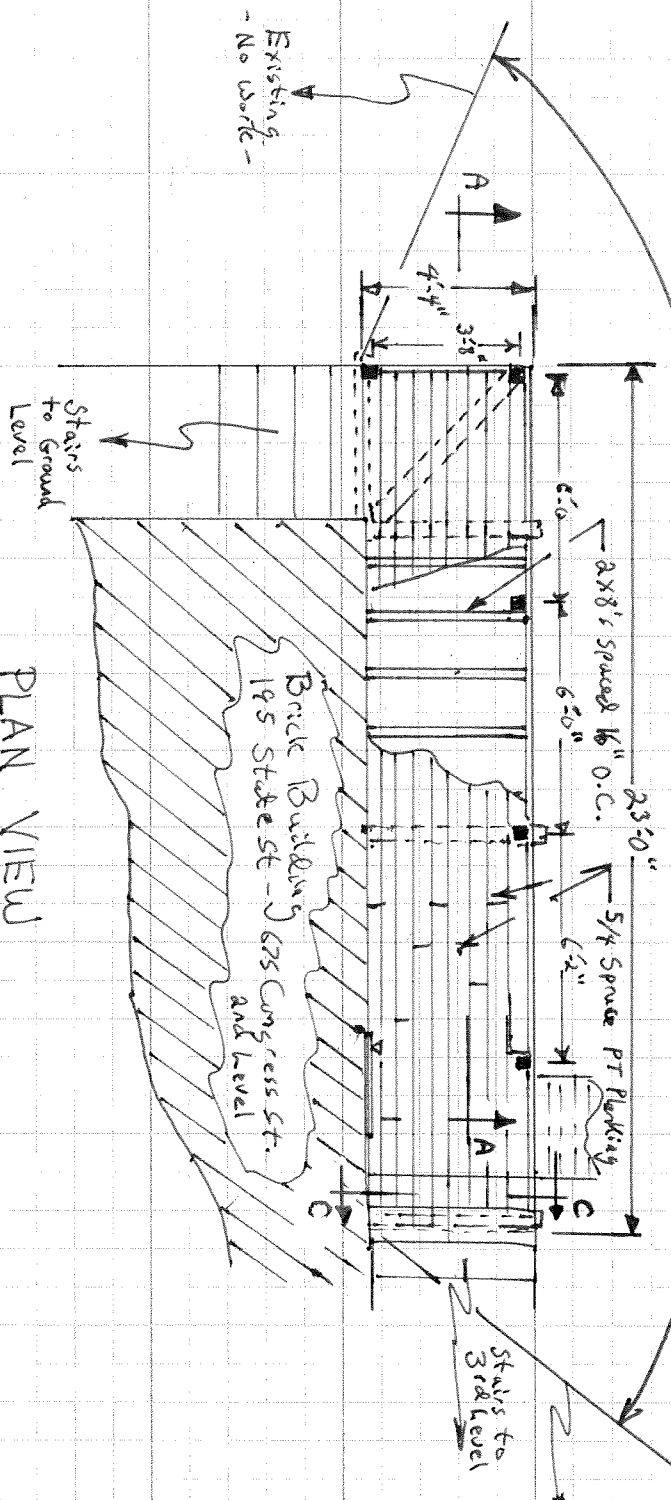

REPAIR WORK FOR PERMIT

PLAN VIEW

Repair of and level Deck/Steps
 NO Change - Replace wood in kind.
 (Scale: 1/4" = 1')

ELEVATION VIEW A-A

Notes:

- (1) Repair only, replace in-kind. 2 1/2" x 4 1/2"
- (2) Sketch/Plans by Bill Doukas.
- 207-388-9234
- (Call any time).

G-1 General Repair

675 Congress St.
 William Doukas
 Repair Only
 Replace in-kind.