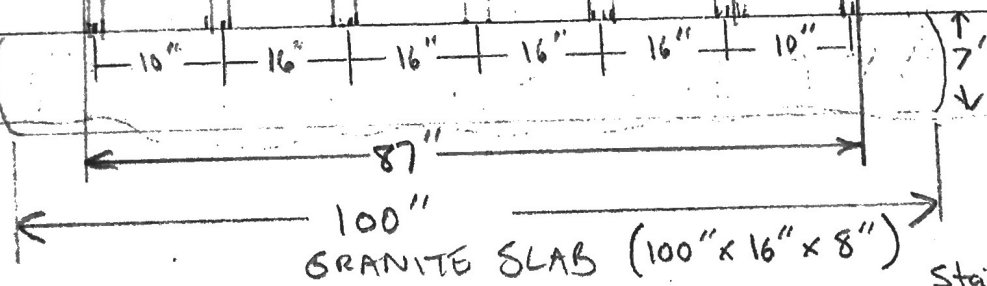

} SAME DESIGN for 452

STRINGERS 16" on  $\phi$  for  
 5/4 Pressure treated wood Stairs  
 PAINTED  
 Wooden Kick plates - NO GAPS  
 PAINTED