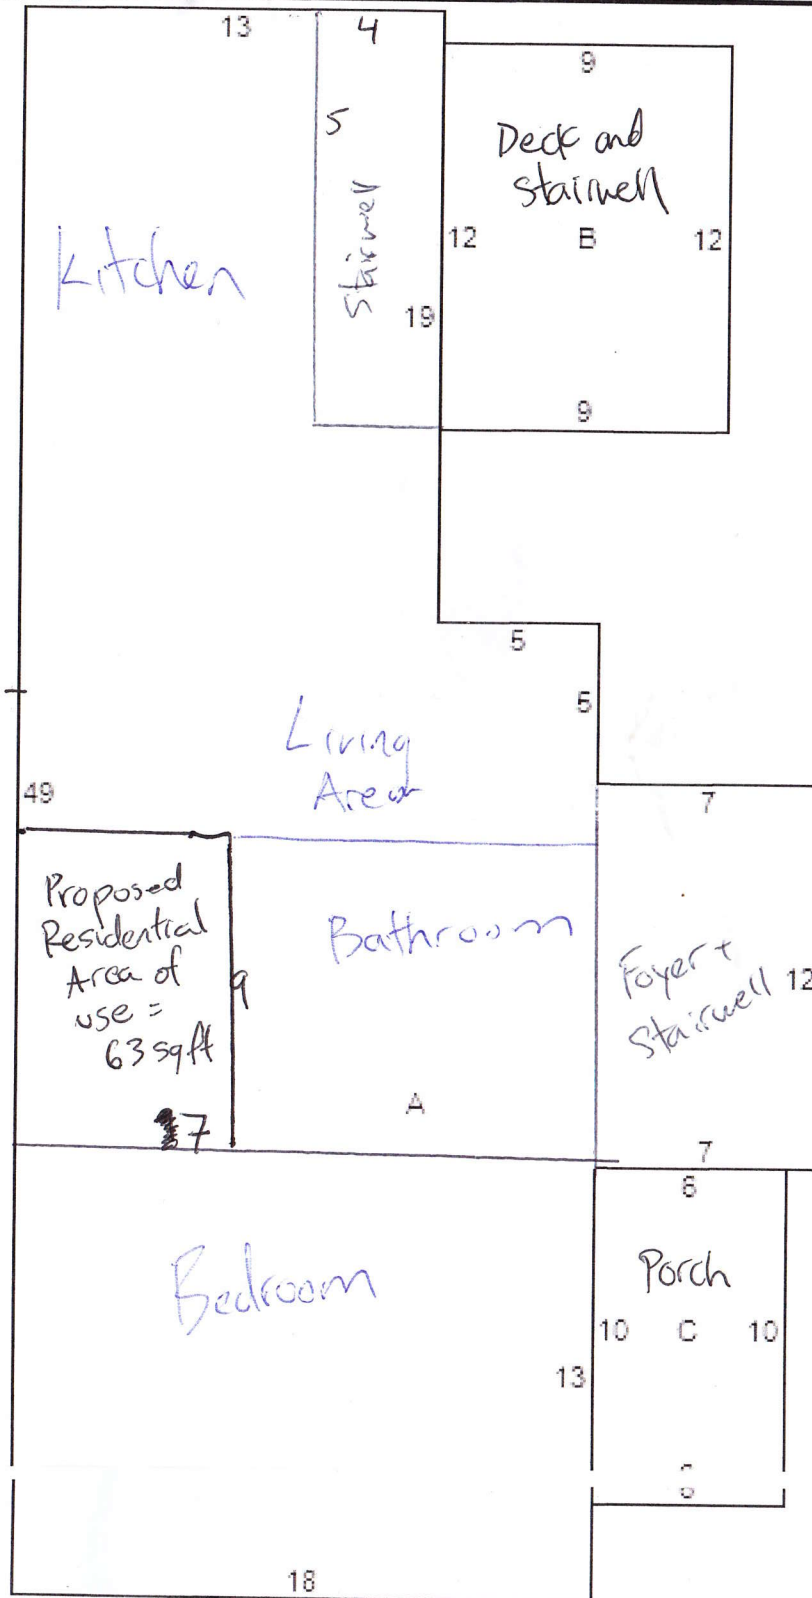

Total residential
sq ft = 671

ID	Code	Description	
A		Main Build	871
B	11/11	OFF OPE	108
C	11/11	OFF OPE	60