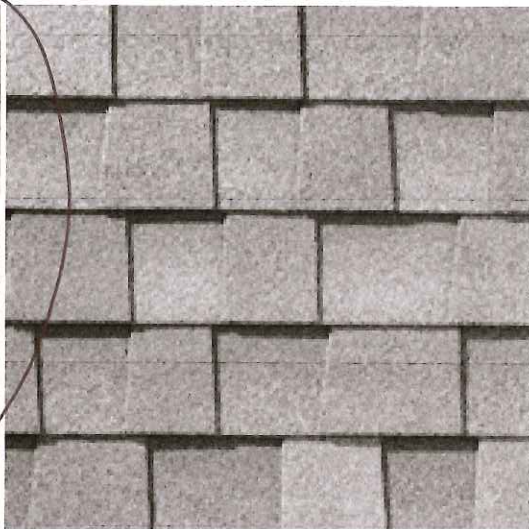

(/Residential_Roofing/Shingles/Timberline_HD_Formerly_Timberline_Prestige_30/Timberline_HD_Formerly_Timberline_Prestige_30/Timberline HD - Barkwood) Timberline HD - Biscayne Blue

(/Residential_Roofing/Shingles/Timberline_HD_Formerly_Timberline_Prestige_30/Timberline_HD_Formerly_Timberline_Prestige_30/Timberline HD - Charcoal) Timberline HD - Fox Hollow Gray