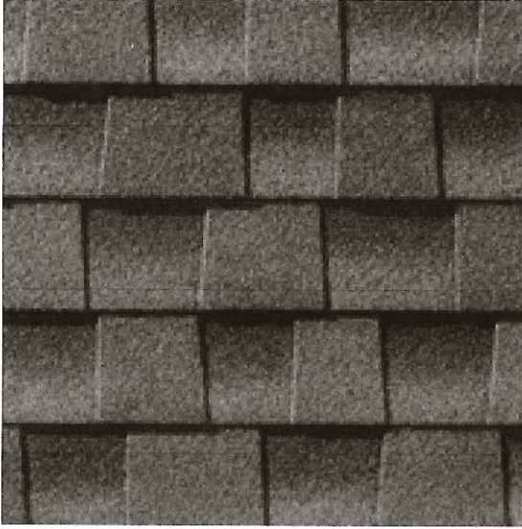

Product Reviews

(/Roofing/Residential/Products/Shingles/Timberline/High_Definition/Reviews)

Timberline HD® Shingles

Help improve your home's resale value with Timberline HD® Shingles from GAF. Timberline® High Definition® Shingles with Advanced Protection® Shingle Technology are the #1-selling shingles in North America. Timberline HD® Shingles will not only protect your most valuable asset but also beautify your home for years to come.

Colors Available In Your Area

Wrong City? Change Location

(/Residential_Roofing/Shingles/Timberline_HD_Formerly_Timberline_Prestige_30/Timberline_HD_Formerly_Timberline_Prestige_30/Timberline HD - Barkwood) Timberline HD - Biscayne Blue