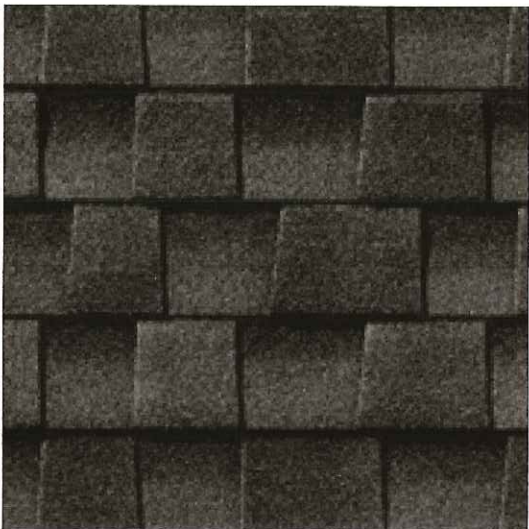

Colors Available In Your Area

Wrong City? Change Location

(/Residential_Roofing/Shingles/Timberline_HD_Formerly_Timberline_Prestige_30/Timberline_HD_Formerly_Timberline_Prestige_30/Timberline HD - Barkwood) Timberline HD - Biscayne Blue

(/Residential_Roofing/Shingles/Timberline_HD_Formerly_Timberline_Prestige_30/Timberline_HD_Formerly_Timberline_Prestige_30/Timberline HD - Charcoal) Timberline HD - Fox Hollow Gray

(/Residential_Roofing/Shingles/Timberline_HD_Formerly_Timberline_Prestige_30/Timberline_HD_Formerly_Timberline_Prestige_30/Timberline HD - Hickory) Timberline HD - Hunter Green