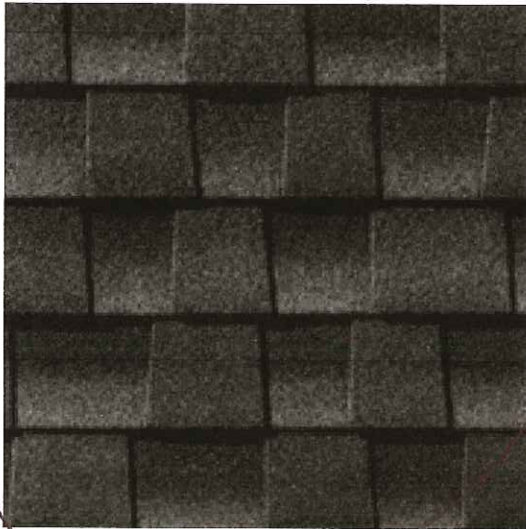

(/Residential_Roofing/Shingles/Timberline_HD_Formerly_Timberline_Prestige_30/Timberline_HD_Formerly_Timberline_Prestige_30/Timberline HD - Barkwood) Timberline HD - Biscayne Blue

(/Residential_Roofing/Shingles/Timberline_HD_Formerly_Timberline_Prestige_30/Timberline_HD_Formerly_Timberline_Prestige_30/Timberline HD - Charcoal) Timberline HD - Fox Hollow Gray