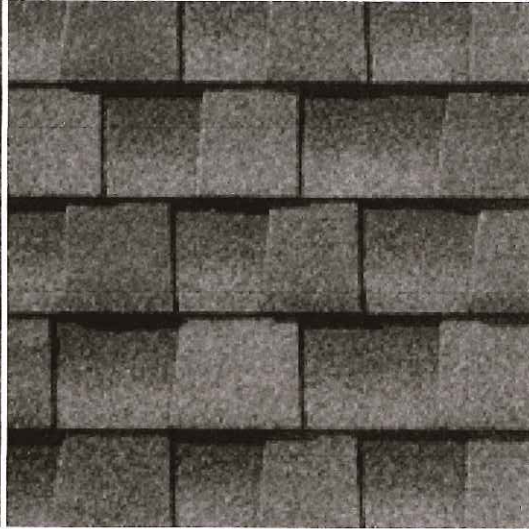

Colors Available In Your Area

Wrong City? Change Location

(/Residential_Roofing/Shingles/Timberline_HD_Formerly_Timberline_Prestige_30/Timberline_HD_Formerly_Timberline_Prestige_30/Timberline HD - Barkwood) Timberline HD - Biscayne Blue