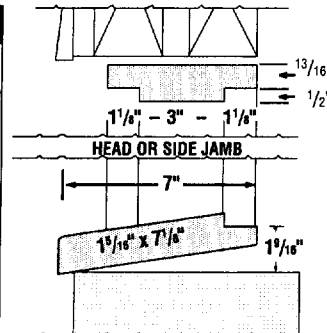

THREE LIGHT	
Glass Size	Outside Dimensions
6" x 8"	1'-9 5/8" x 0'-11 1/4"
7" x 9"	2'-0 5/8" x 1'-0 1/4"
8" x 10"	2'-3 5/8" x 1'-1 1/4"
12"	1'-3 1/4"
9" x 7"	2'-6 5/8" x 0'-10 1/4"
9"	1'-0 1/4"
10"	1'-1 1/4"
11"	1'-2 1/4"
12"	1'-3 1/4"
13"	1'-4 1/4"
14"	1'-5 1/4"
15"	1'-6 1/4"
16"	1'-7 1/4"
17"	1'-8 1/4"
18"	1'-9 1/4"
10" x 8"	2'-9 5/8" x 0'-11 1/4"
10"	1'-1 1/4"
12"	1'-3 1/4"
13"	1'-4 1/4"
14"	1'-5 1/4"
15"	1'-6 1/4"
16"	1'-7 1/4"
17"	1'-8 1/4"
18"	1'-9 1/4"
11" x 15"	3'-0 5/8" x 1'-6 1/4"
18"	1'-9 1/4"
12" x 14"	3'-3 5/8" x 1'-5 1/4"
15"	1'-6 1/4"
16"	1'-7 1/4"
18"	1'-9 1/4"
20"	1'-11 1/4"

FOUR LIGHT LONG	
Glass Size	Outside Dimensions
6" x 8"	2'-3 5/8" x 0'-11 1/4"
7" x 9"	2'-7 5/8" x 1'-0 1/4"
8" x 10"	2'-11 5/8" x 1'-1 1/4"
12"	1'-3 1/4"
9" x 12"	3'-3 5/8" x 1'-3 1/4"
13"	1'-4 1/4"
10" x 12"	3'-7 5/8" x 1'-3 1/4"
16"	1'-7 1/4"

SIX LIGHT	
Glass Size	Outside Dimensions
6" x 8"	1'-9 5/8" x 1'-7 1/4"
7" x 9"	2'-0 5/8" x 1'-9 1/4"
8" x 10"	2'-3 5/8" x 1'-11 1/4"
11"	2'-1 1/4"
12"	2'-3 1/4"
9" x 11"	2'-6 5/8" x 2'-1 1/4"
12"	2'-3 1/4"
13"	2'-5 1/4"
14"	2'-7 1/4"
15"	2'-9 1/4"
10" x 10"	2'-9 5/8" x 1'-11 1/4"
12"	2'-3 1/4"
13"	2'-5 1/4"
14"	2'-7 1/4"
15"	2'-9 1/4"
16"	2'-11 1/4"

FOUR LIGHT SQUARE	
Glass Size	Outside Dimension
6" x 8"	1'-3 3/8" x 1'-7 1/4"
7" x 9"	1'-5 3/8" x 1'-9 1/4"
8" x 10"	1'-7 3/8" x 1'-11 1/4"
12"	2'-3 1/4"
9" x 12"	1'-9 3/8" x 2'-3 1/4"
13"	2'-5 1/4"
10" x 12"	1'-11 3/8" x 2'-3 1/4"
13"	2'-5 1/4"
15"	2'-9 1/4"

CELLAR SASH FRAMES

LAYOUT	
Stiles	1 11/16"
Rails, Top and Bottom	1 11/16"

For Cellar Frame Rough Opening
ADD 6" to total glass width and height.
Example: 6" x 8" 3 Lights
3 x 6 = 18" + 6" = 24"
8" Height + 6" = 14" R.O. 2'-0" x 1'-2"

(REF. FROM PAGE 1)
182

WINDOW 3 LIGHT:

LOCATION	SASH SIZE	R.O.
1	2'-3 5/8" x 1'-1 1/4"	2'-6 5/8" x 1'-4 1/4"
2	1'-9 5/8" x 11 1/4"	1'-11 5/8" x 1'-1 1/4"
3	1'-9 5/8" x 11 1/4"	1'-11 5/8" x 1'-1 1/4"
4	1'-9 5/8" x 11 1/4"	1'-11 5/8" x 1'-1 1/4"
5	2'-3 5/8" x 1'-1 1/4"	2'-6 5/8" x 1'-4 1/4"

CELLAR WINDOW LAYOUT