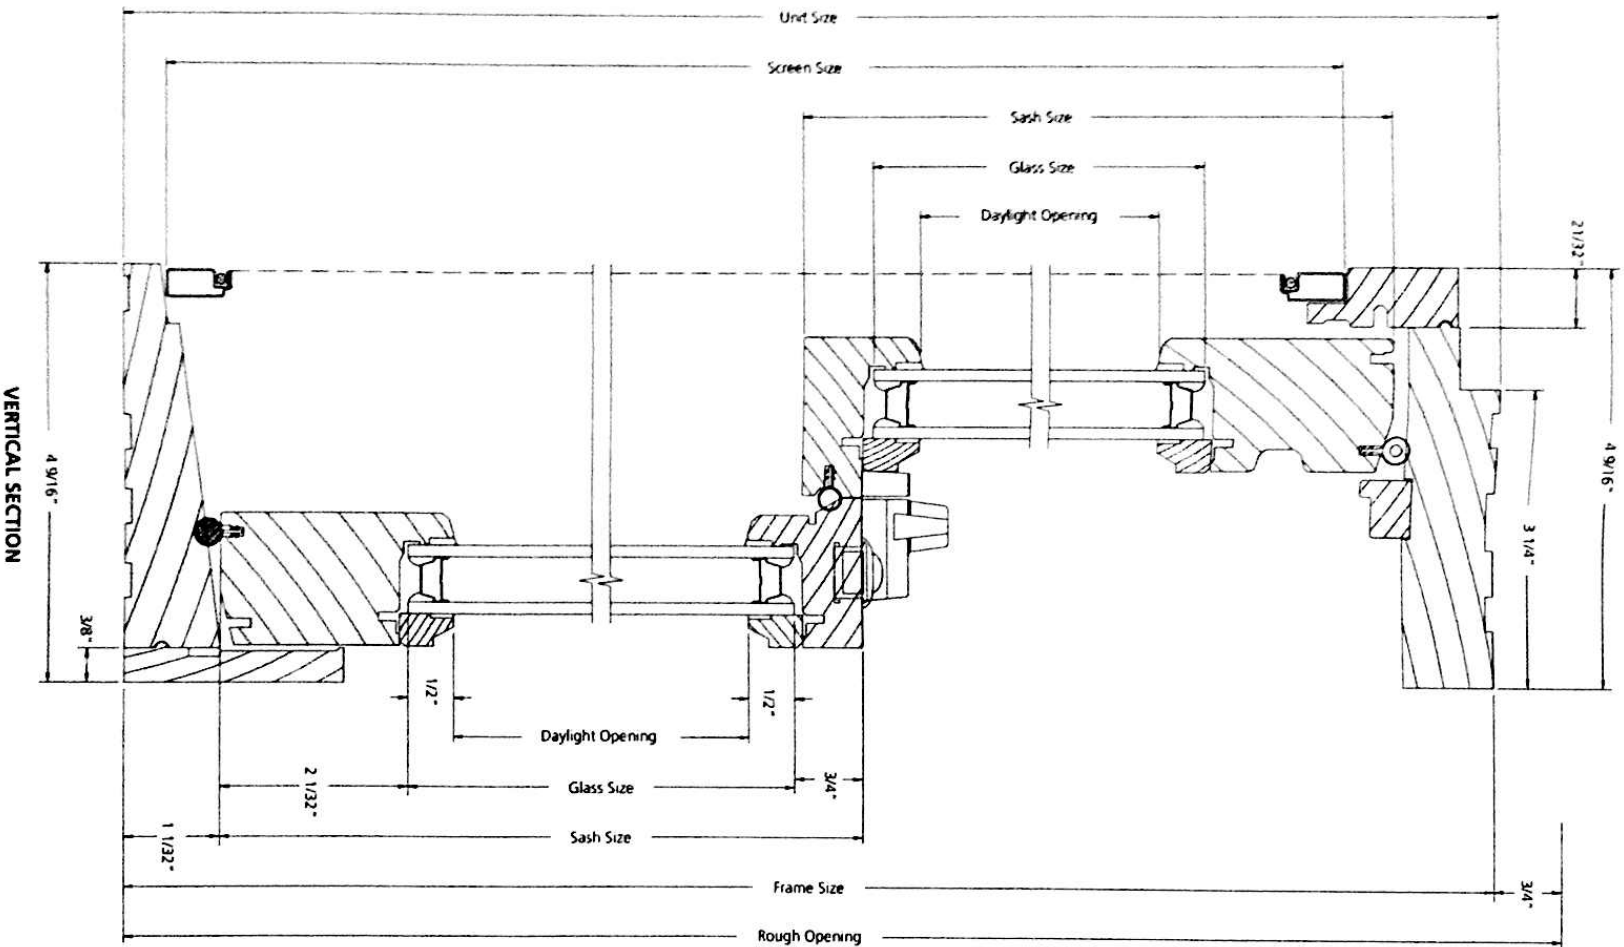

**POCKET DOUBLE-HUNG UNIT  
DP50 SILL**

SCALE: 6" = 1'