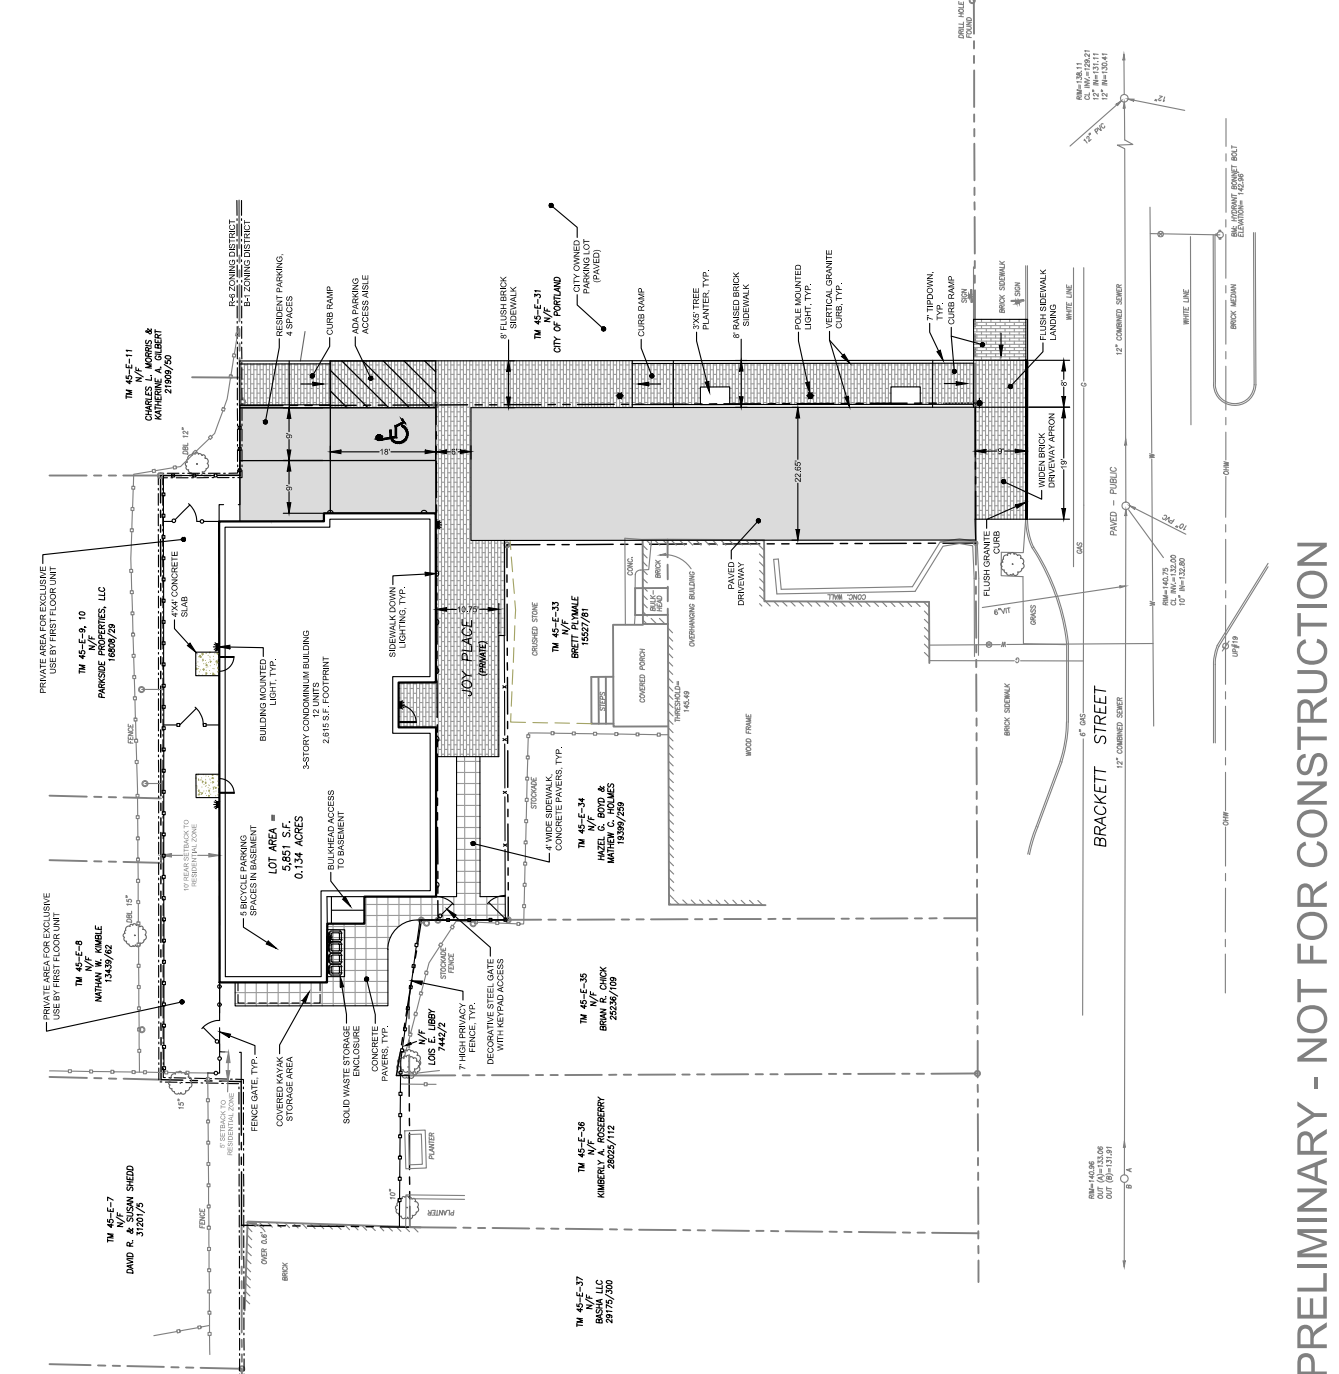

TERRADYNN CONSULTANTS, LLC OFFICE: (207) 926-5111 FAX: (207) 221-1317 www.terradync consultants.com 111 ELDERSBURG LANE NORTH ANDOVER, ME 04069 565 CONGRESS STREET SUITE 310 PORTLAND, ME 04102	SHEET DESCRIPTION ONEJOY PLACE SITE LAYOUT PLAN
DATE: 3/7/2017 SCALE: 1" = 10' DRAWN: N/T CHECKED: T/M FILE: TDR-BASE.DWG SHEET: C-3.0	PREPARED FOR: ONEJOY PLACE 1 JOY PLACE, PORTLAND, MAINE 04102 CO-RENEWAL HOUSING ASSOCIATES, LLC 2 LINDEN STREET, 2ND FLOOR PORTLAND, MAINE 04103		

NO.	DATE	REVISIONS
1	4/25/2017	SUBMITTED TO CITY OF PORTLAND FOR REVIEW
2		
3		
4		
5		

PRELIMINARY - NOT FOR CONSTRUCTION