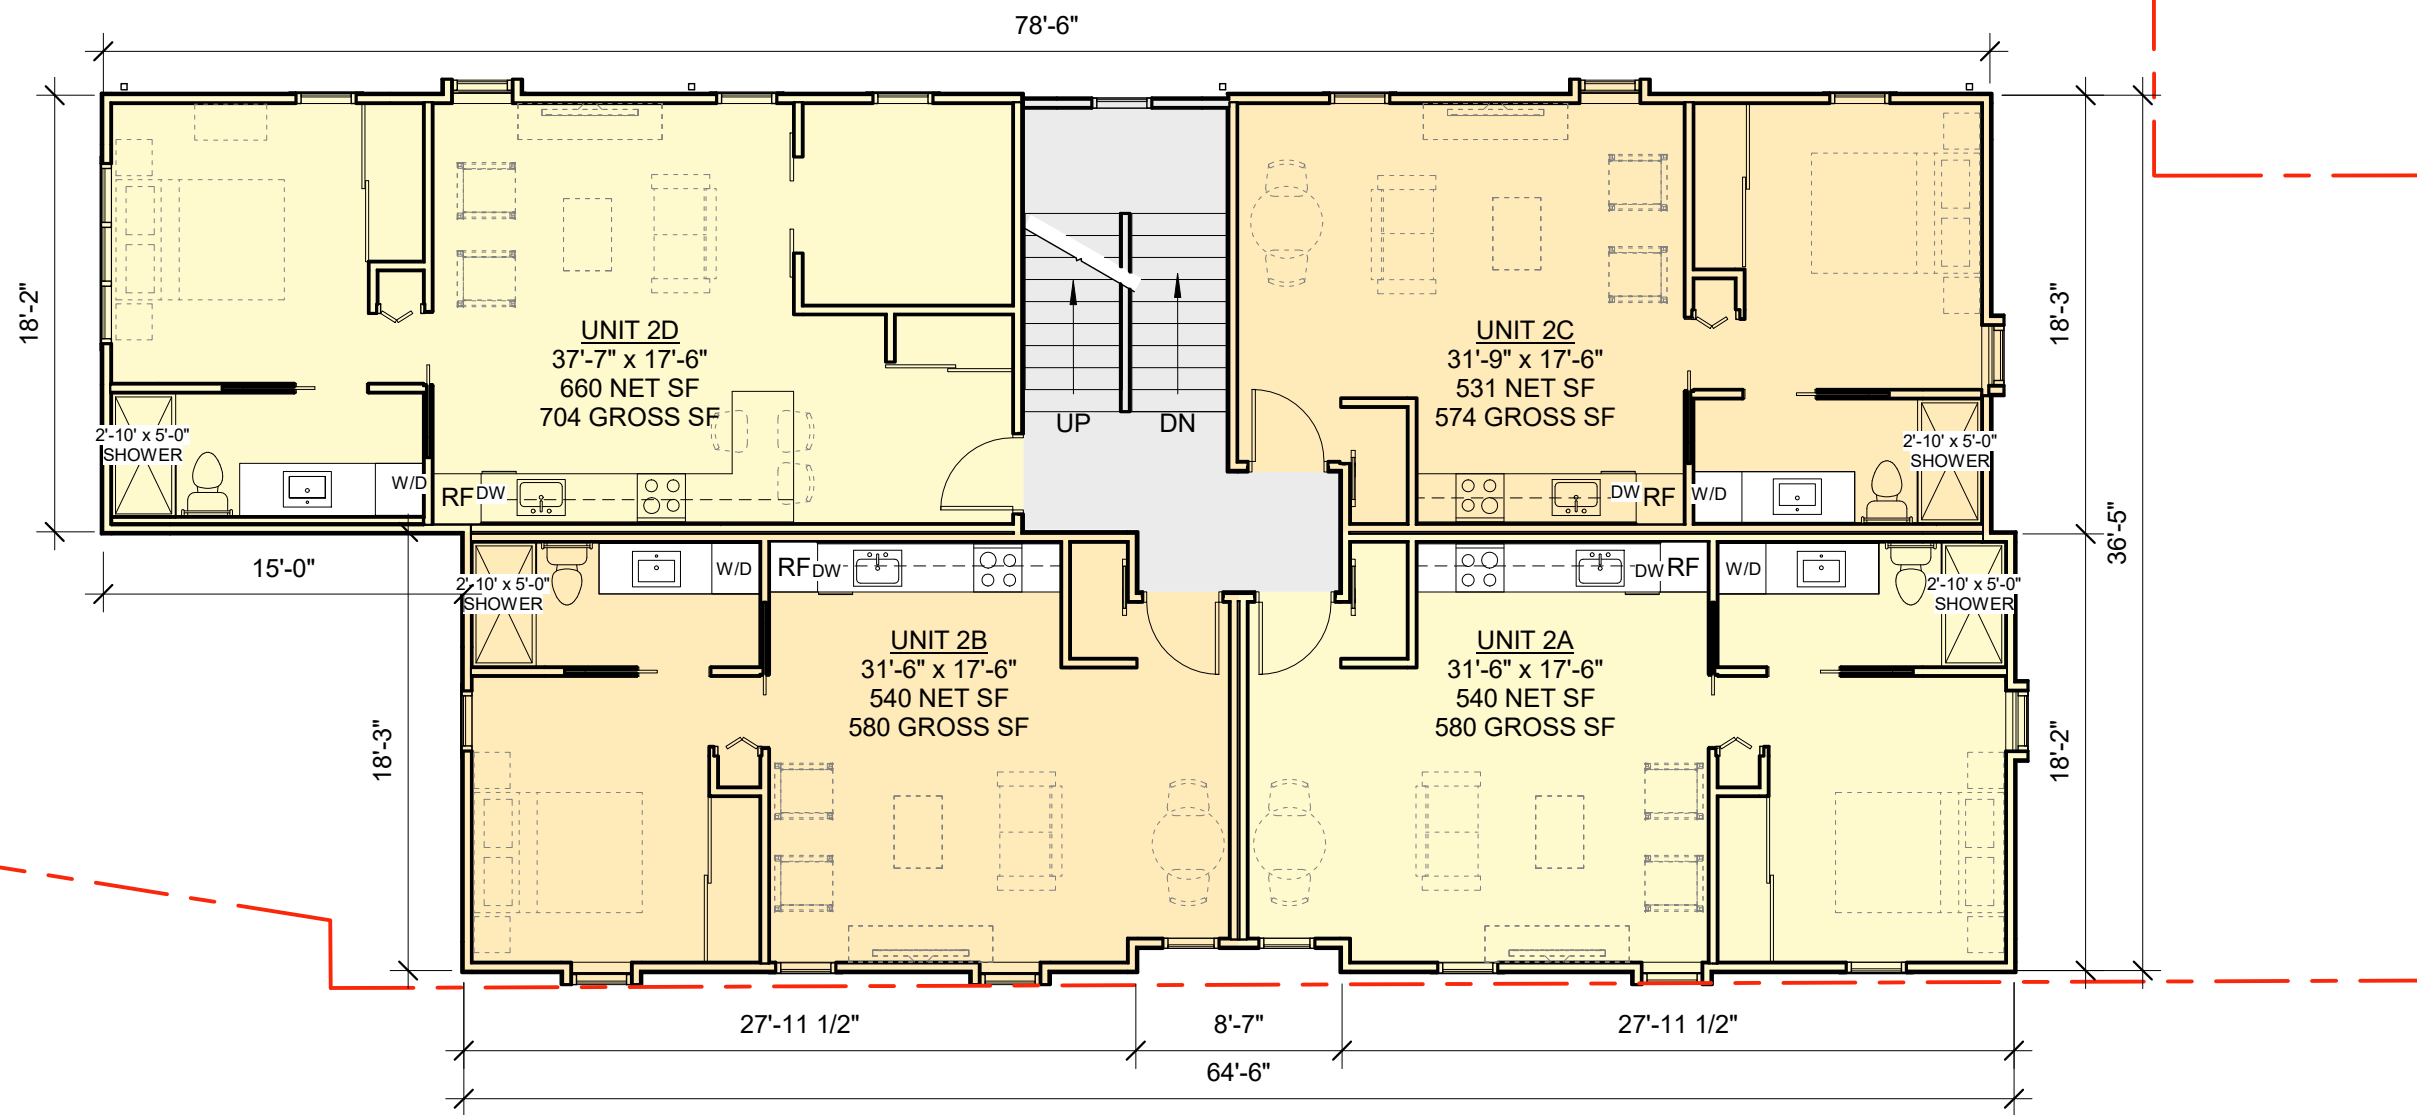

**1 | 2ND FLOOR**  
1/8" = 1'-0"

2,618 GROSS SF  
PROJECT NORTH

Architect: **ARCHETYPE Architects**  
48 Union Wharf Portland, Maine 04101  
(207) 772-6022 Fax (207) 772-4056

Date: 05/19/2017  
Scale: 1/8" = 1'-0"  
**2ND FLOOR PLAN**

Project: **JOY PLACE**

**A1.02**