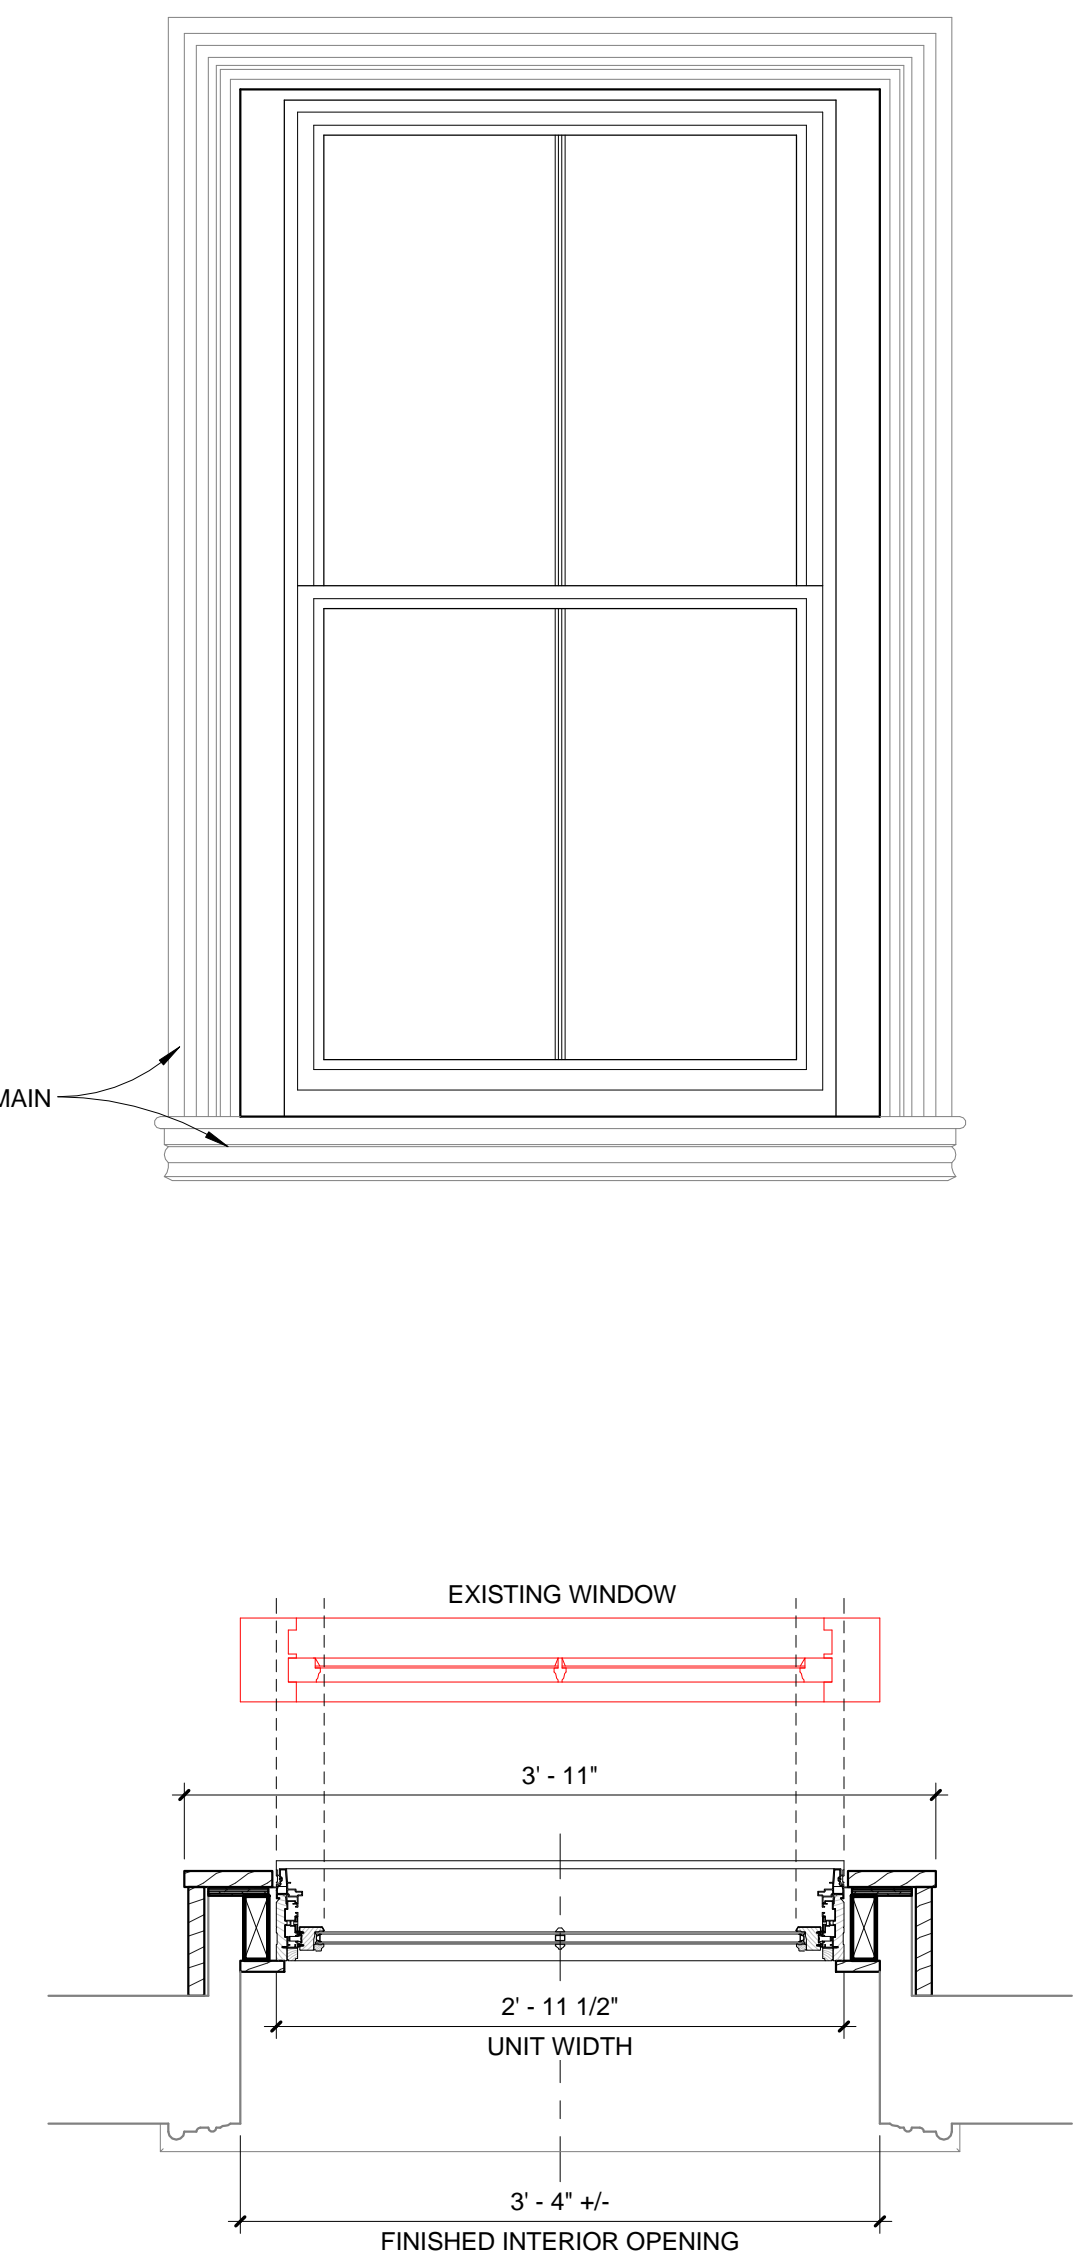

A403

1 3RD FLOOR WINDOW - HEAD
3" = 1'-0"

2 3RD FLOOR WINDOW - SILL
3" = 1'-0"

3 3RD FLOOR WINDOW DETAILS
1" = 1'-0"

4 3RD FLOOR WINDOW - JAMB
3" = 1'-0"