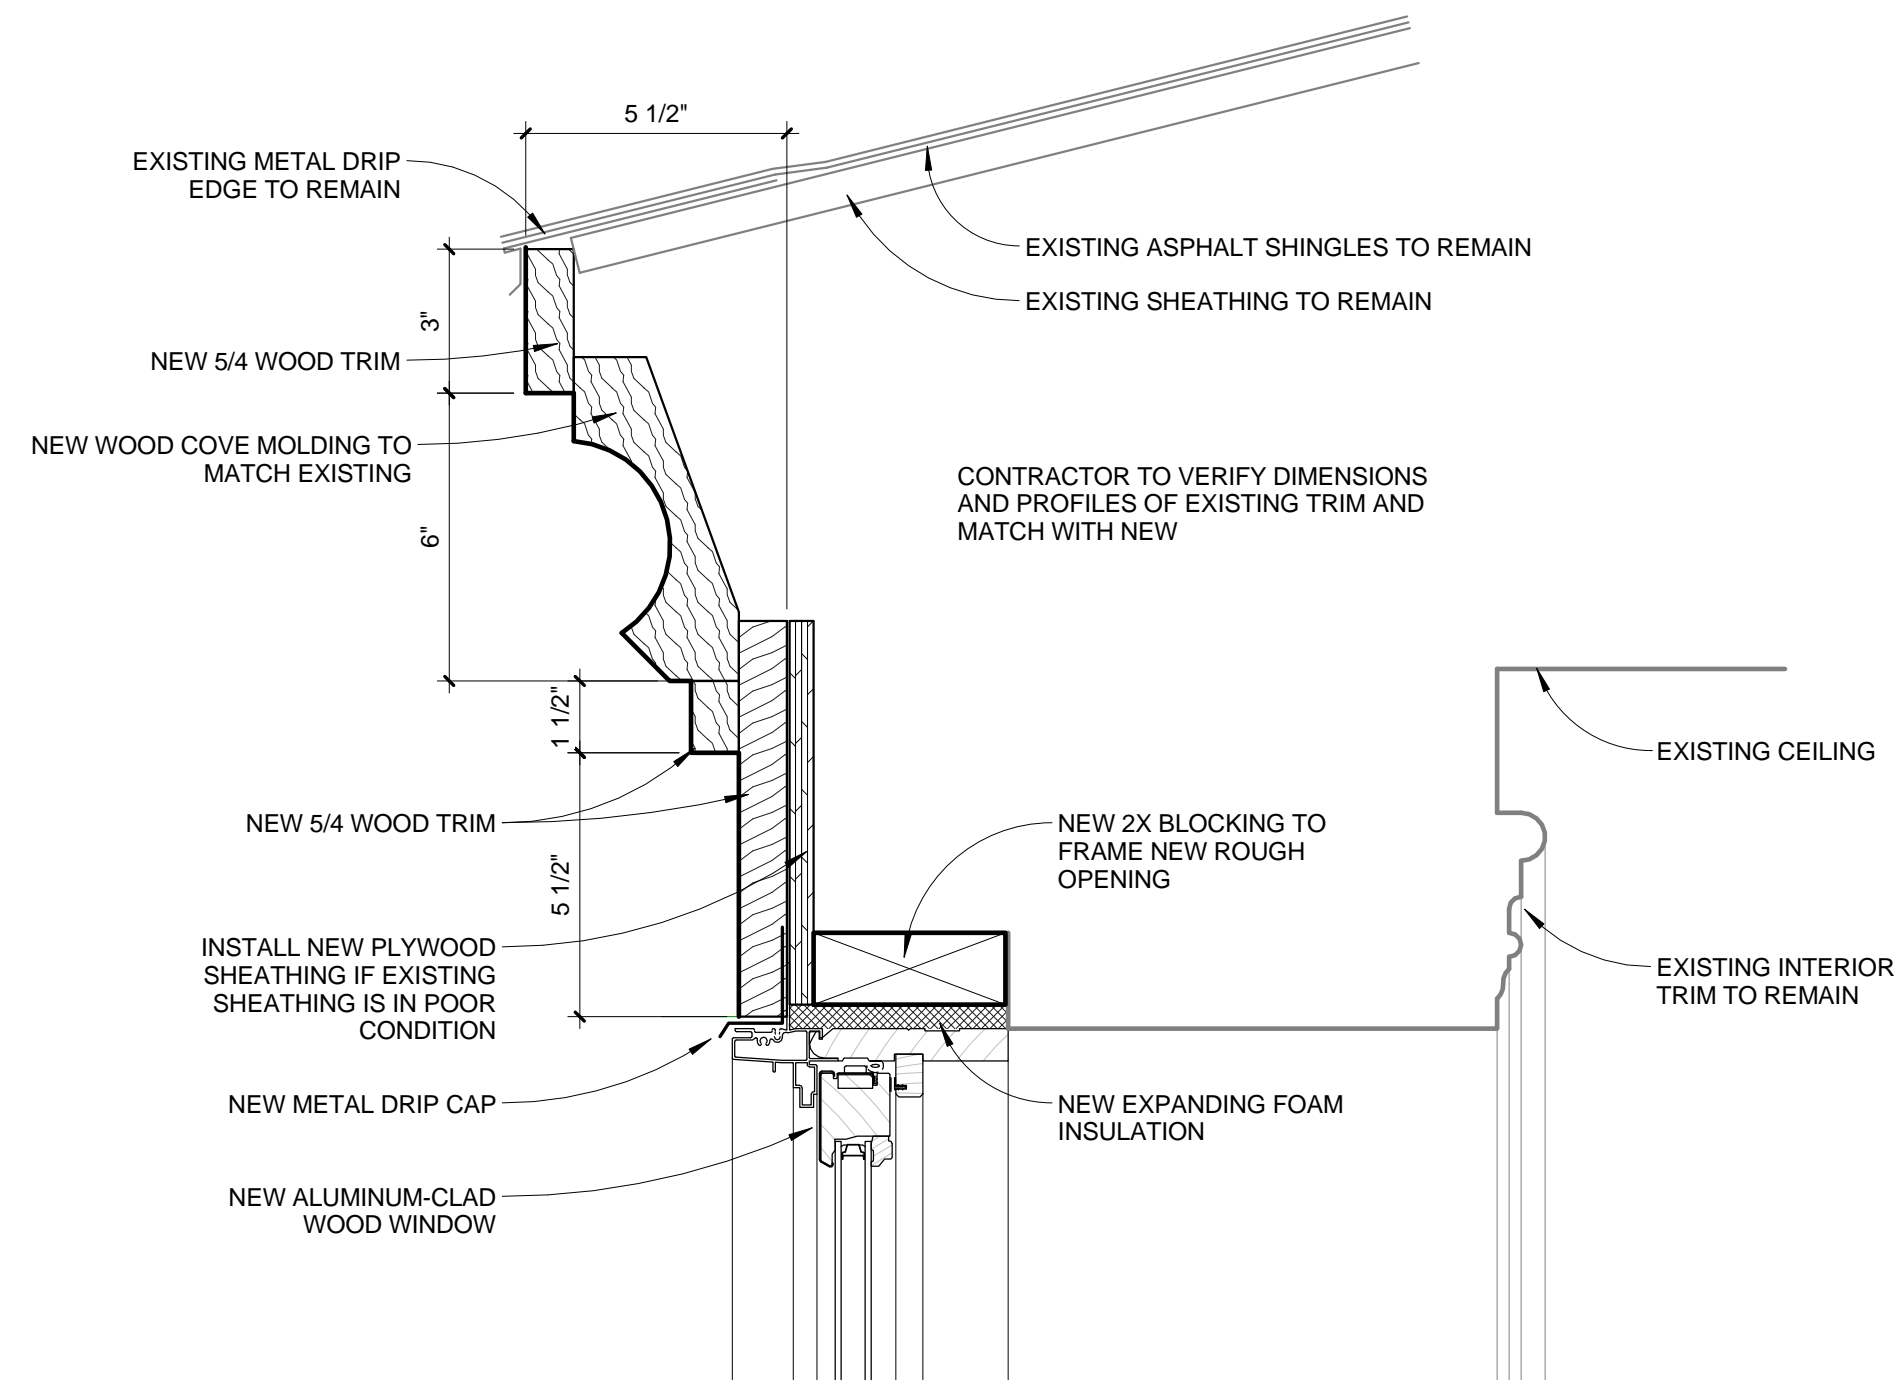

A403

1 3RD FLOOR WINDOW - HEAD
3" = 1'-0"

2 3RD FLOOR WINDOW - SILL
3" = 1'-0"

3 3RD FLOOR WINDOW DETAILS
1" = 1'-0"

4 3RD FLOOR WINDOW - JAMB
3" = 1'-0"