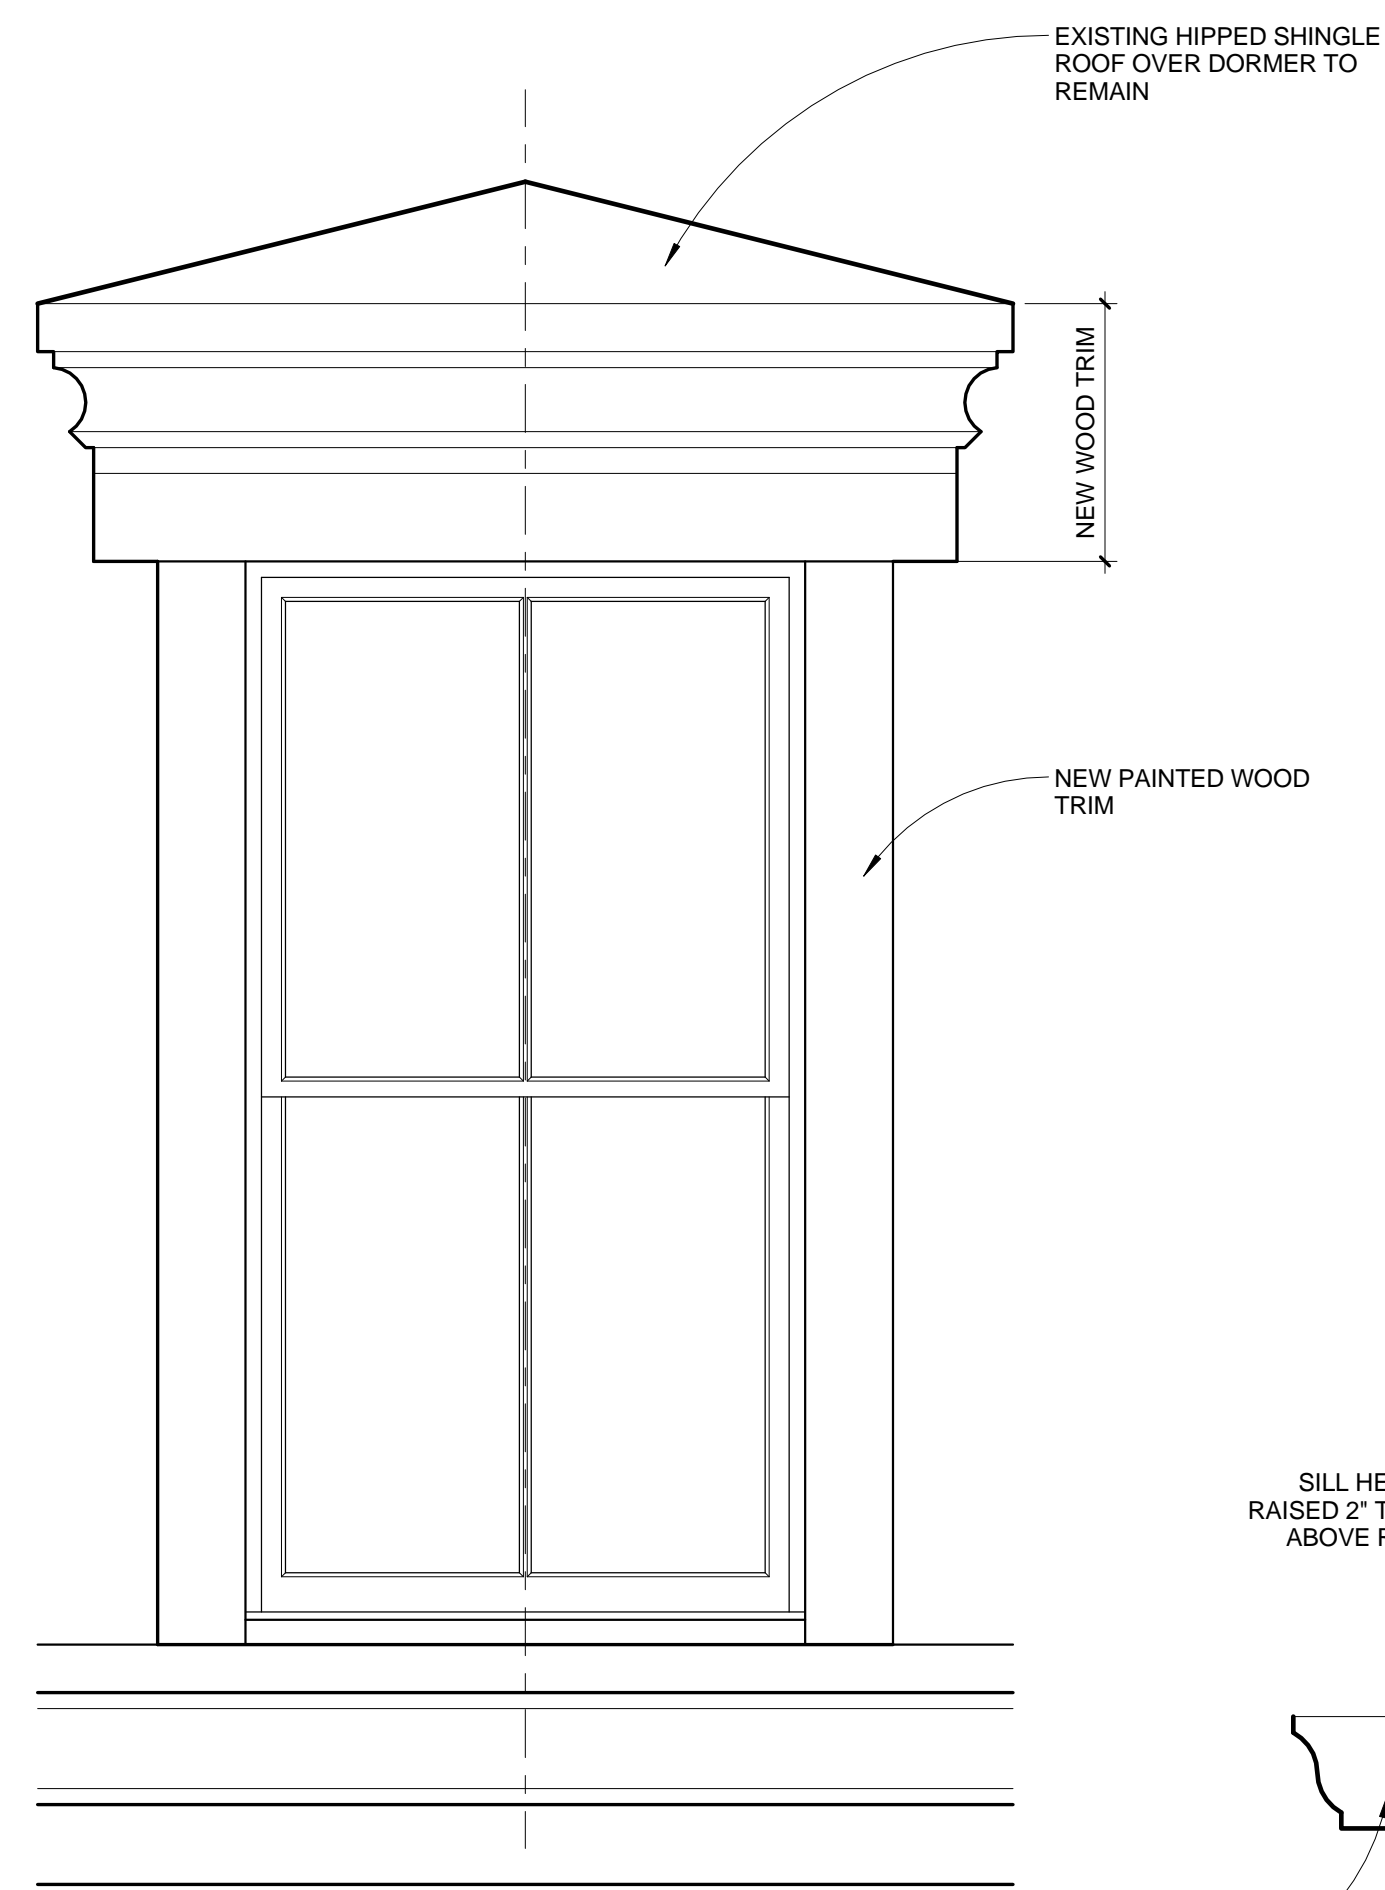

LEARNINGWORKS
181 BRACKETT STREET, PORTLAND, MAINE

BRIBURN
architecture for life
20 Bridge St. Suite 202 Portland, ME 04101 (207) 774-6422

CONSULTANTS:

REVISIONS:

ISSUED: 07/29/15
PROJECT No: 1503
DRAWN BY: RIP
CHECKED BY: HWH
SHEET TITLE:
3RD FLOOR WINDOW DETAILS

A403

1 3RD FLOOR WINDOW - HEAD
3" = 1'-0"

2 3RD FLOOR WINDOW - SILL
3" = 1'-0"

3 3RD FLOOR WINDOW DETAILS
1" = 1'-0"

4 3RD FLOOR WINDOW - JAMB
3" = 1'-0"