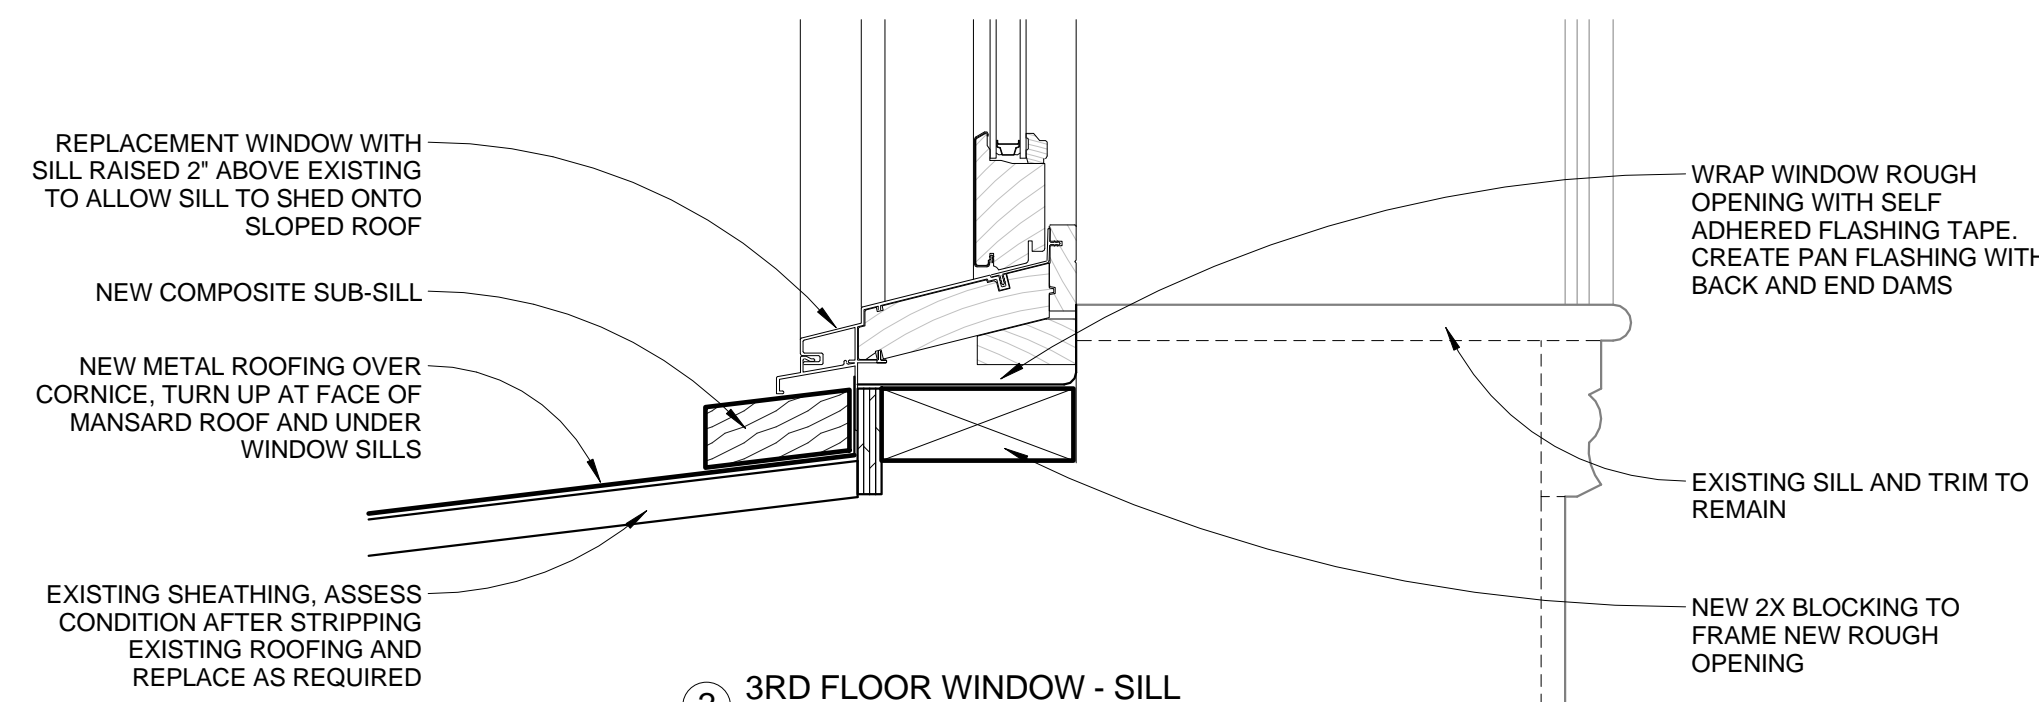

A403

1 3RD FLOOR WINDOW - HEAD
3" = 1'-0"

2 3RD FLOOR WINDOW - SILL
3" = 1'-0"

3 3RD FLOOR WINDOW DETAILS
1" = 1'-0"

4 3RD FLOOR WINDOW - JAMB
3" = 1'-0"