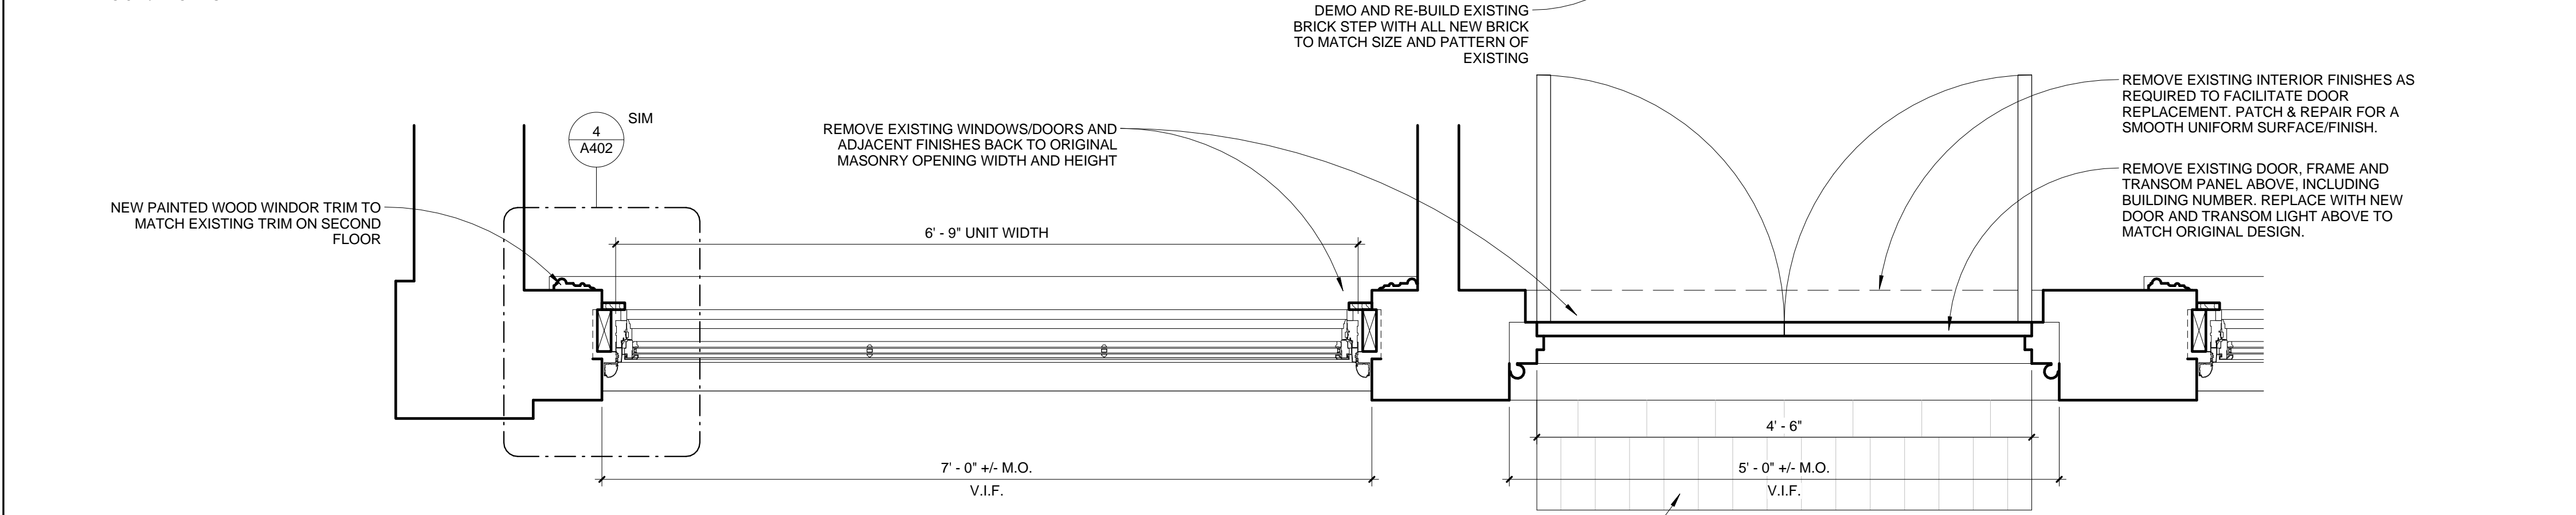

CHECKED BY: HWH

SHEET TITLE:

STOREFRONT
DETAILS

A401

1 STOREFRONT
1" = 1'-0"

NOTE:
ALL DIMENSIONS SHALL BE VERIFIED IN THE FIELD BY THE GENERAL CONTRACTOR