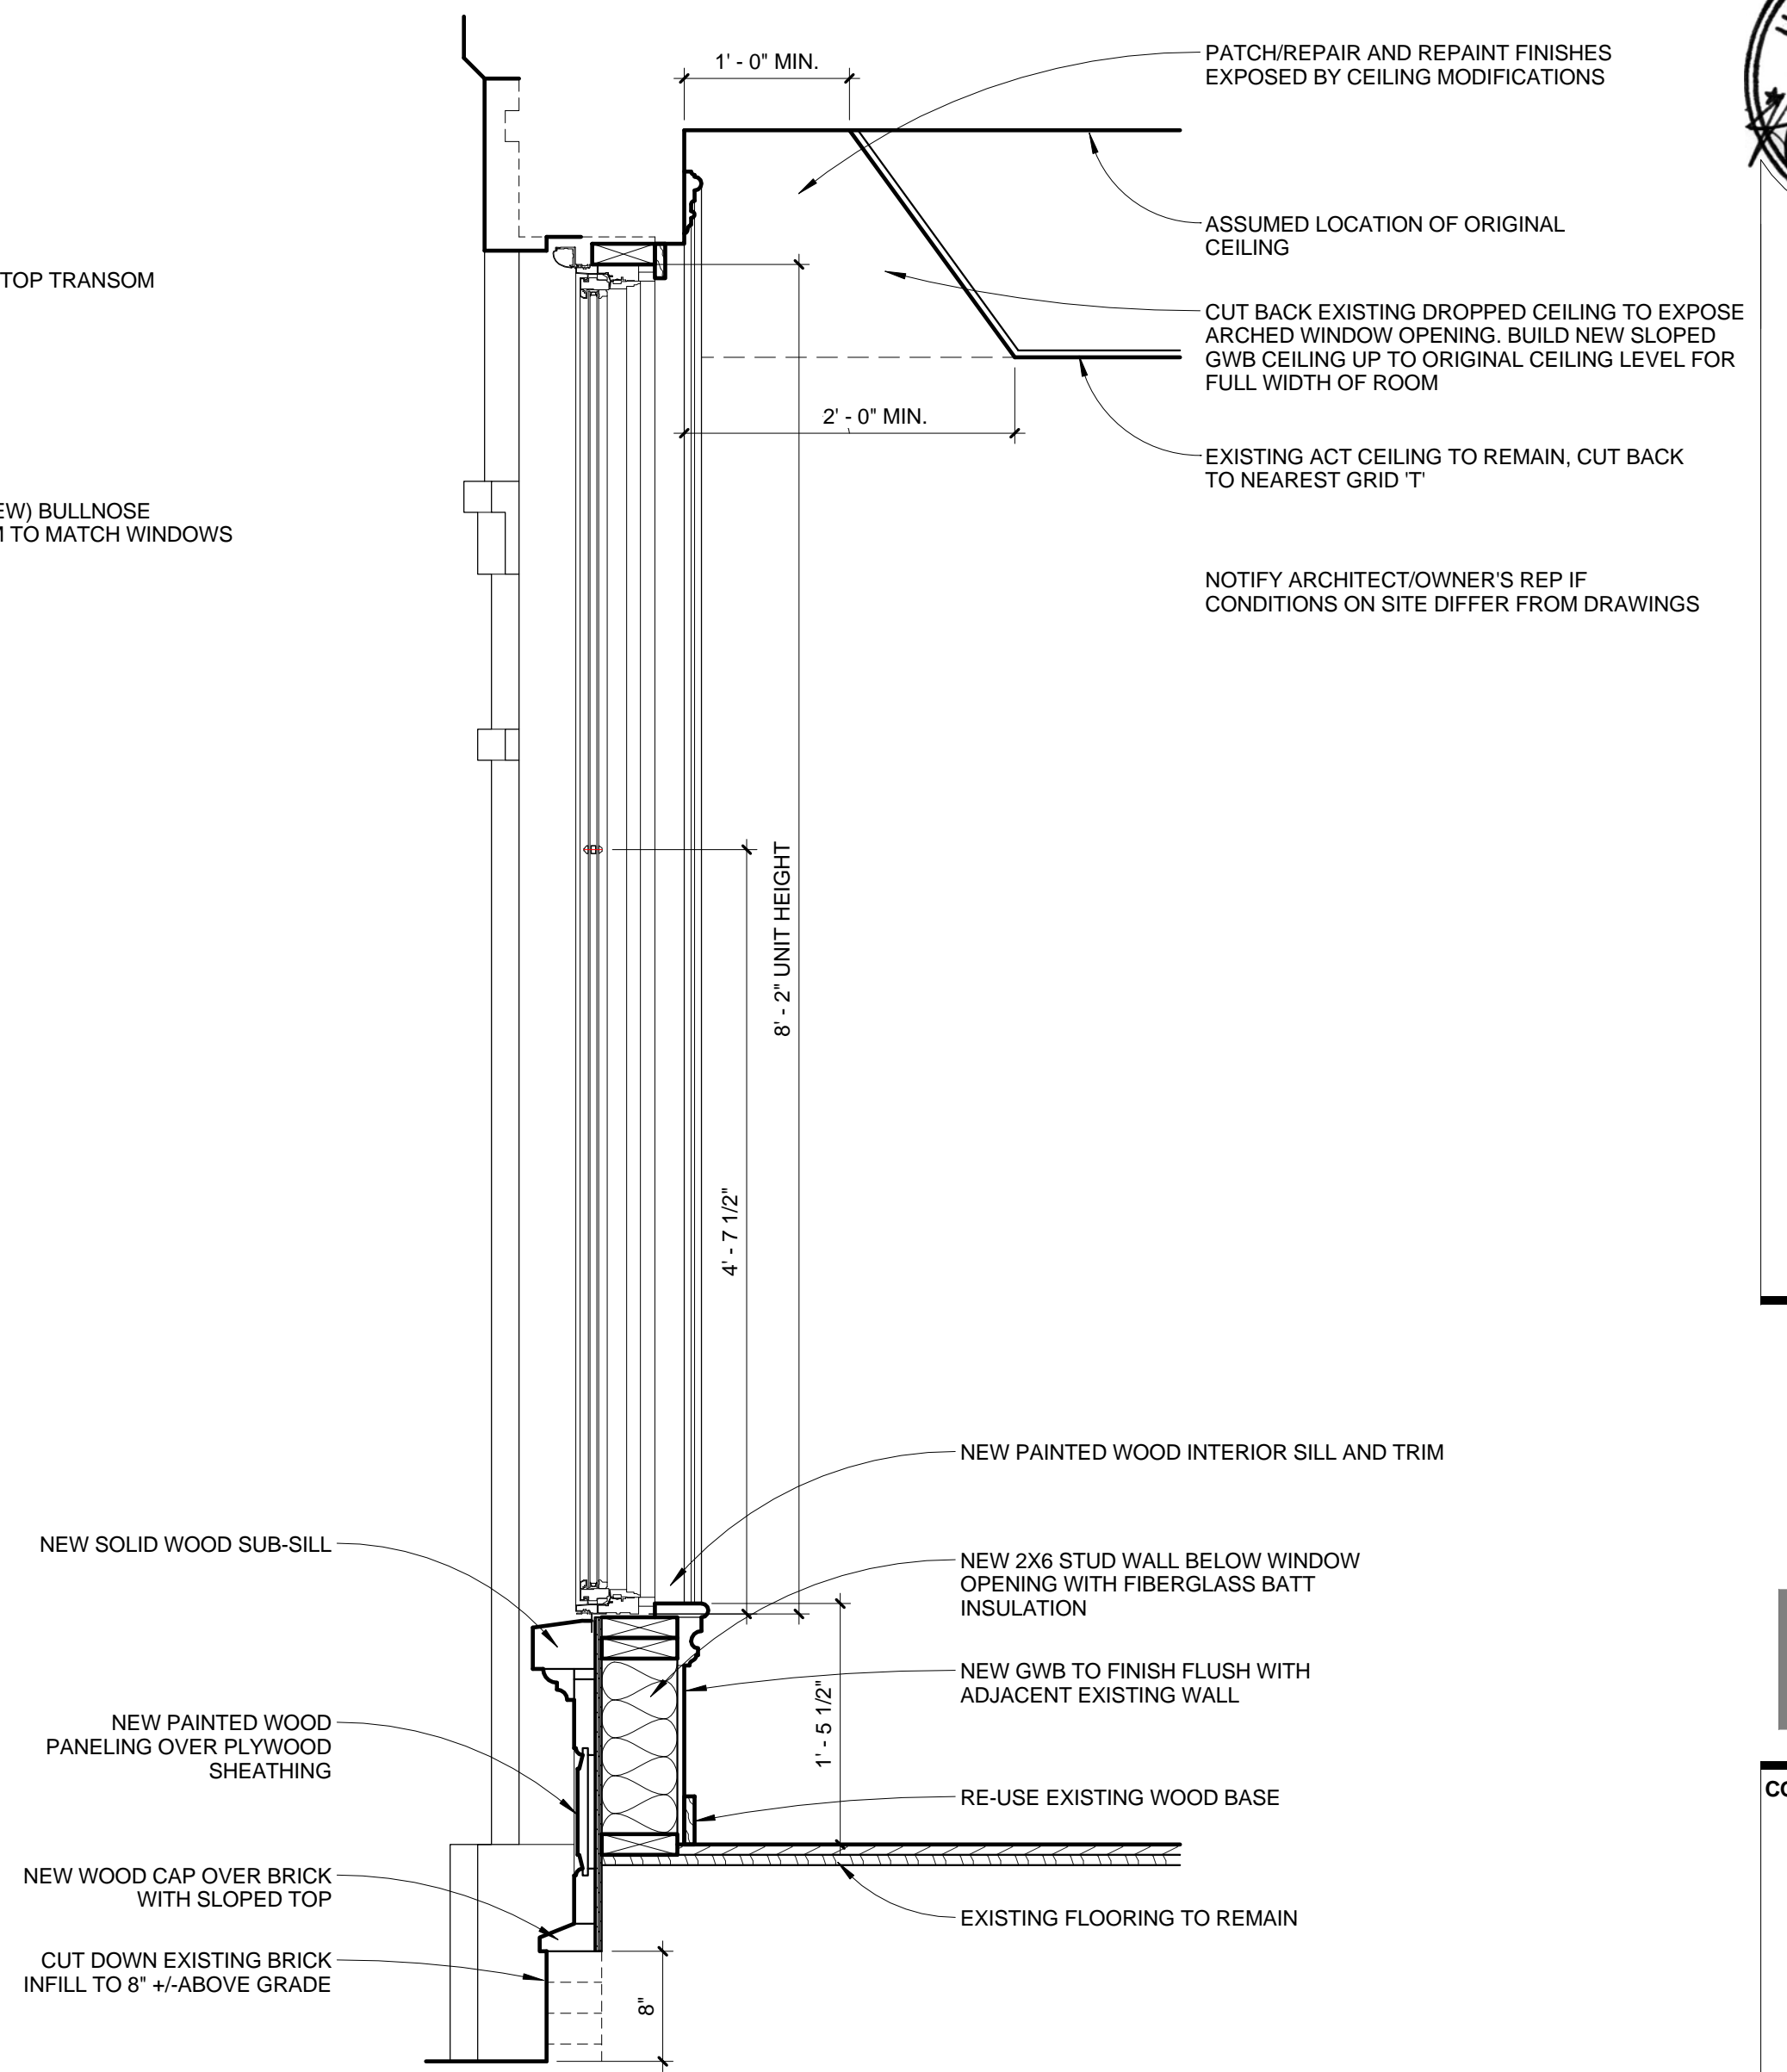

LEARNINGWORKS
181 BRACKETT STREET, PORTLAND, MAINE

BRIBURN
architecture for life
20 Hedges Hill, Suite 201 Portland, ME 04101 (207) 776-6422

CONSULTANTS:

REVISIONS:

ISSUED: 07/29/15

PROJECT No: 1503

DRAWN BY: RIP

CHECKED BY: HWH

SHEET TITLE:

STOREFRONT
DETAILS

A401

1 STOREFRONT
1" = 1'-0"

NOTE:
ALL DIMENSIONS SHALL BE VERIFIED IN THE FIELD BY THE GENERAL CONTRACTOR