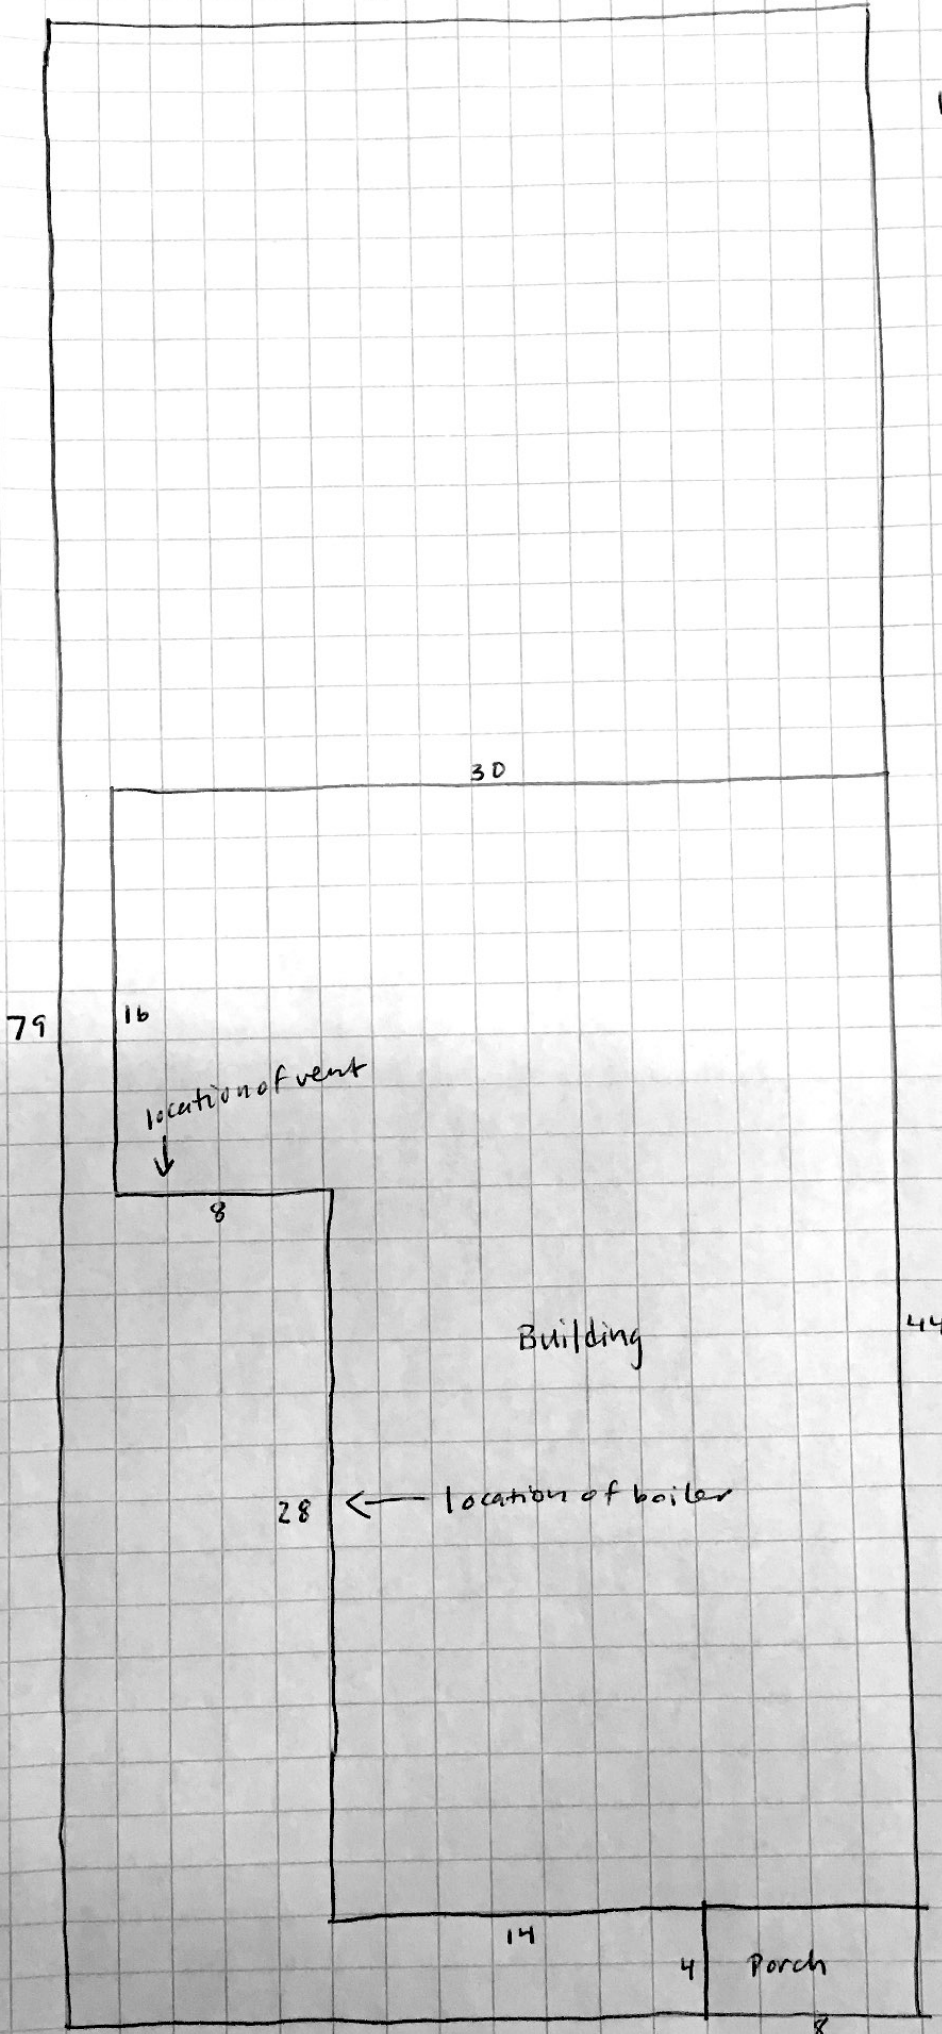

Hazel Holmes
167 Brackett St
Portland, ME 04102
Site Plan
045 E034001

79

16

location of vent
↓

8

30

Building

44

28

← location of boiler

14

4

Porch

8