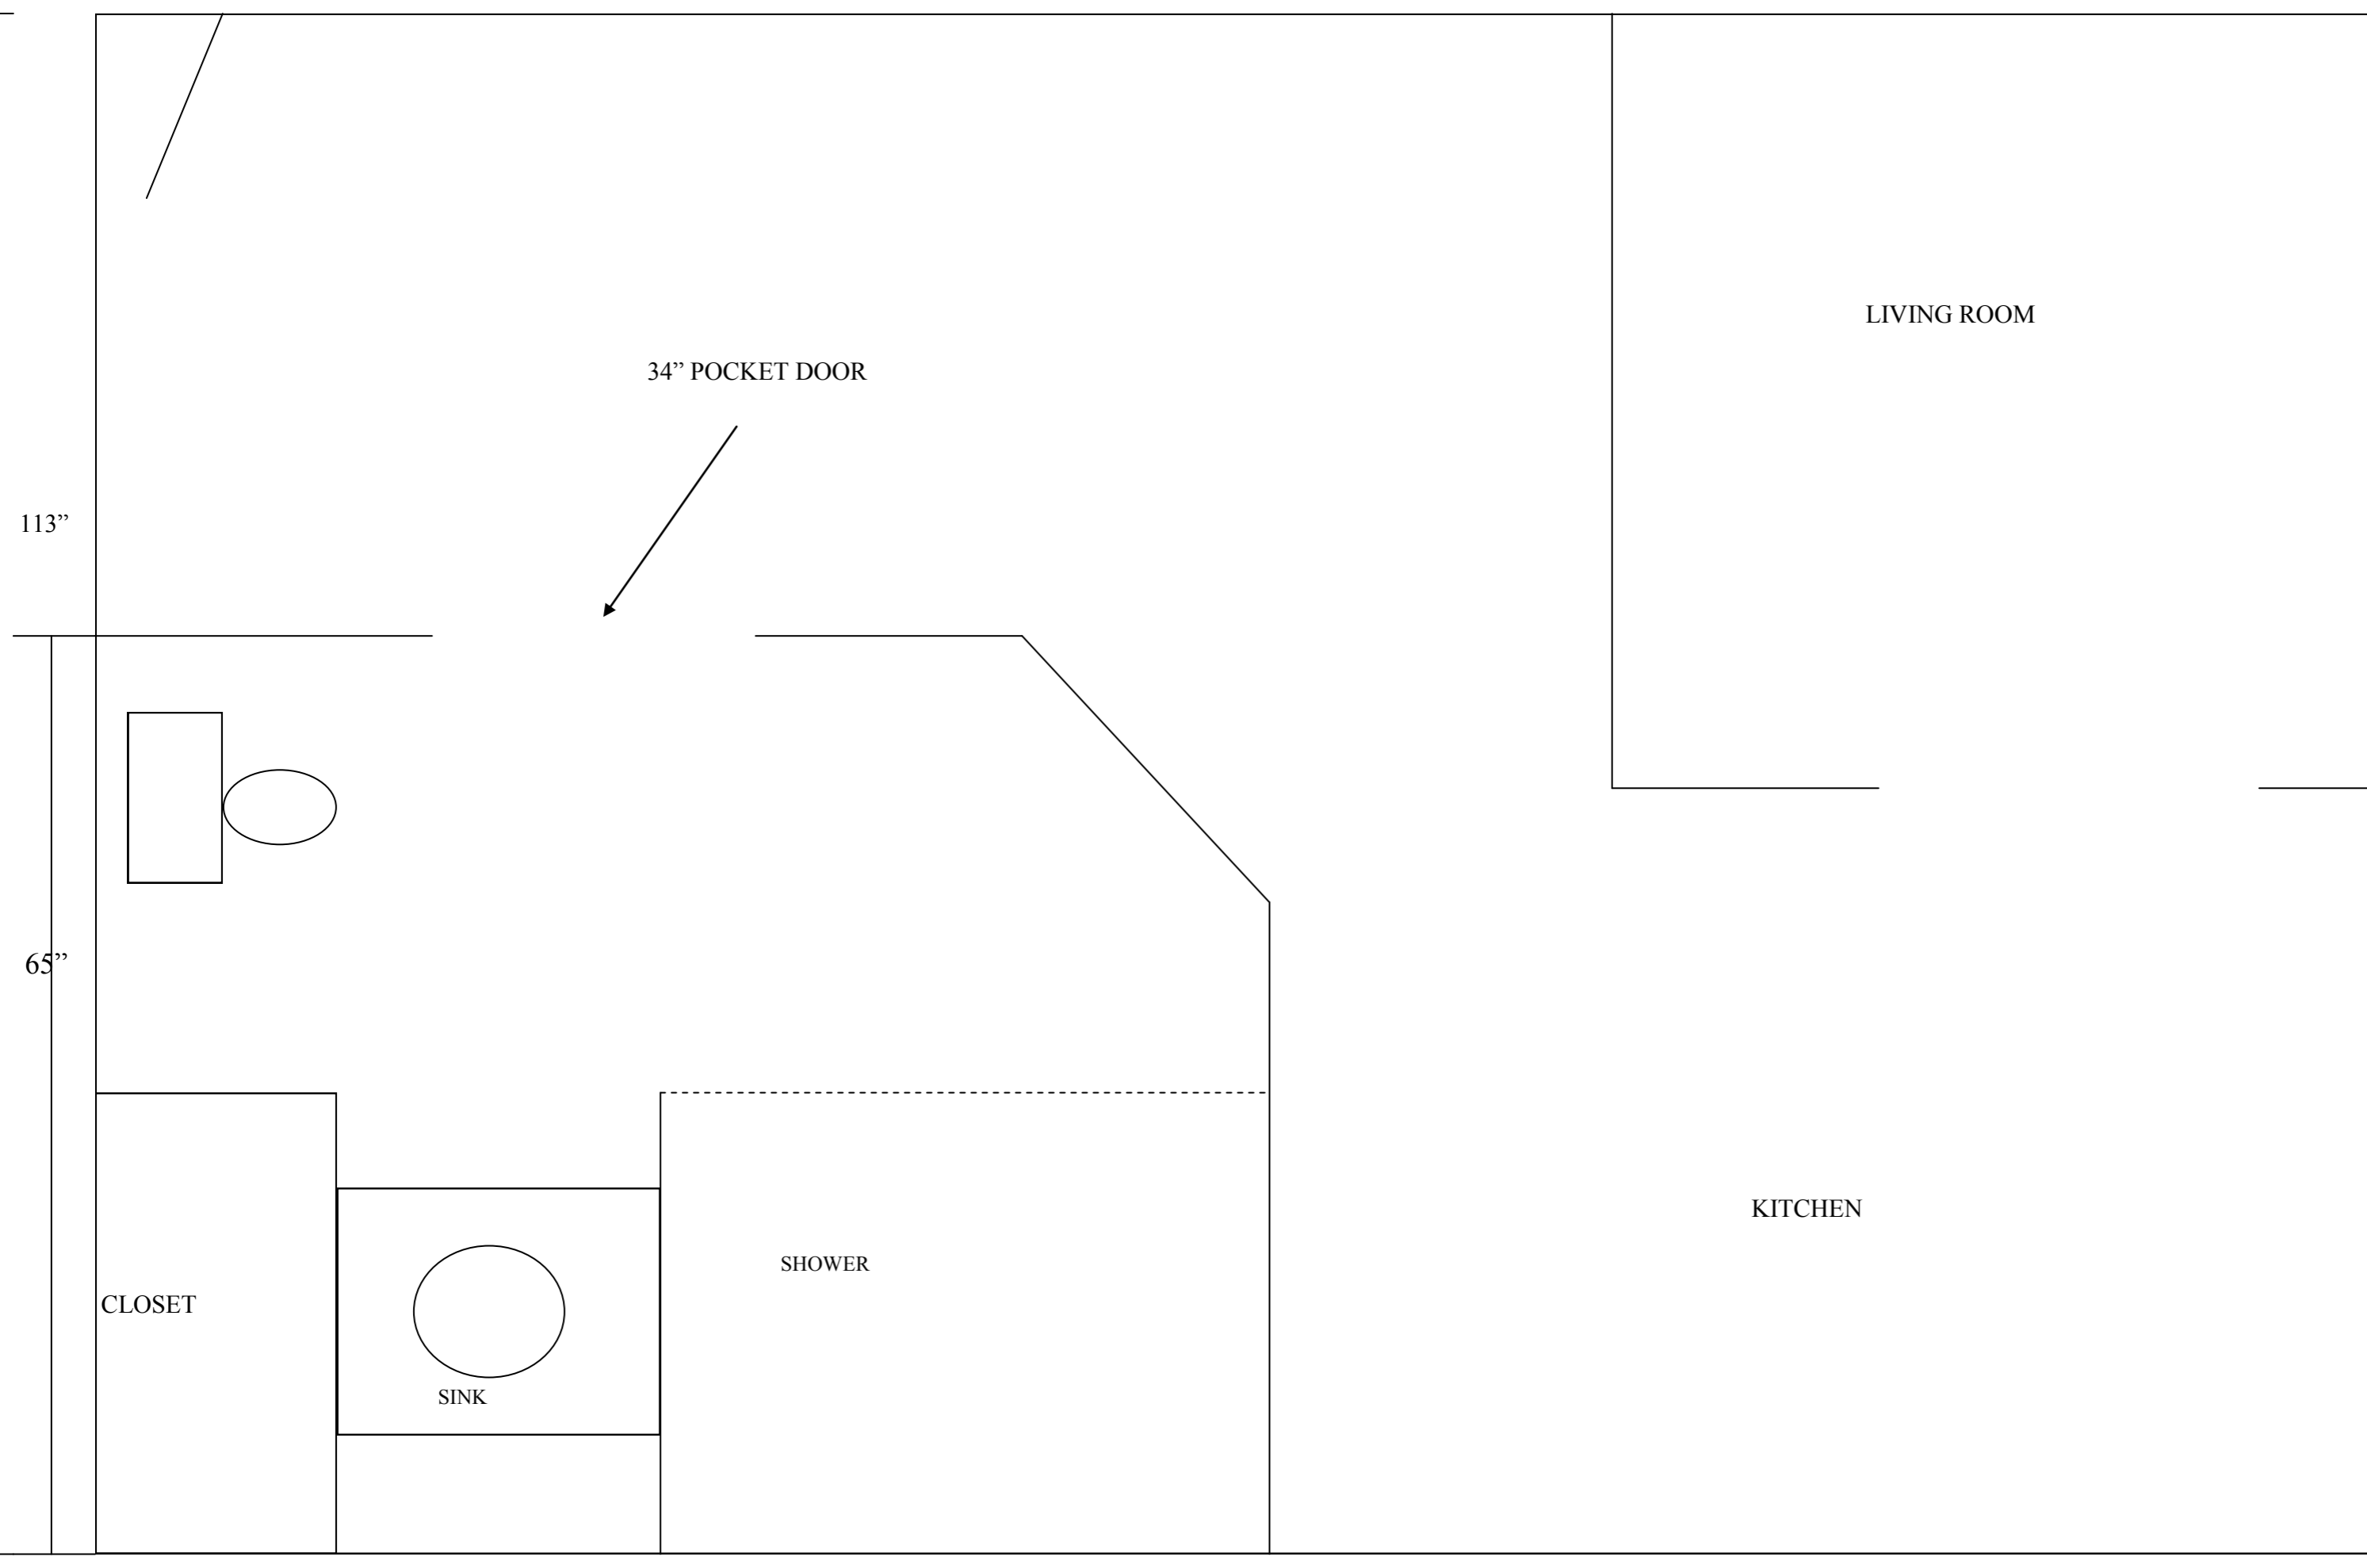

207 SPRING ST.
PROPOSED

LIVING ROOM

34" POCKET DOOR

113"

65"

KITCHEN

SHOWER

SINK

CLOSET

88"