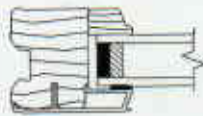

## CLAD DOUBLE HUNG

SECTION DETAILS : GLASS STOP & DIVIDED LITE OPTIONS

SCALE: 3" = 1'-0"

OGEE  
GLASS STOP

CONTEMPORARY  
GLASS STOP

INSULATING GLASS

7/8" WDL  
WITH INNERBAR

7/8" WDL  
WITHOUT INNERBAR

1 1/4" WDL  
WITH INNERBAR

1 1/4" WDL  
WITHOUT INNER BAR

7/8" STICK GRILLE

1 1/4" STICK GRILLE

7/8" PERIMETER GRILLE

1 1/4" PERIMETER GRILLE

13/16" INNERGRILLE

3/4" PROFILED INNERGRILLE