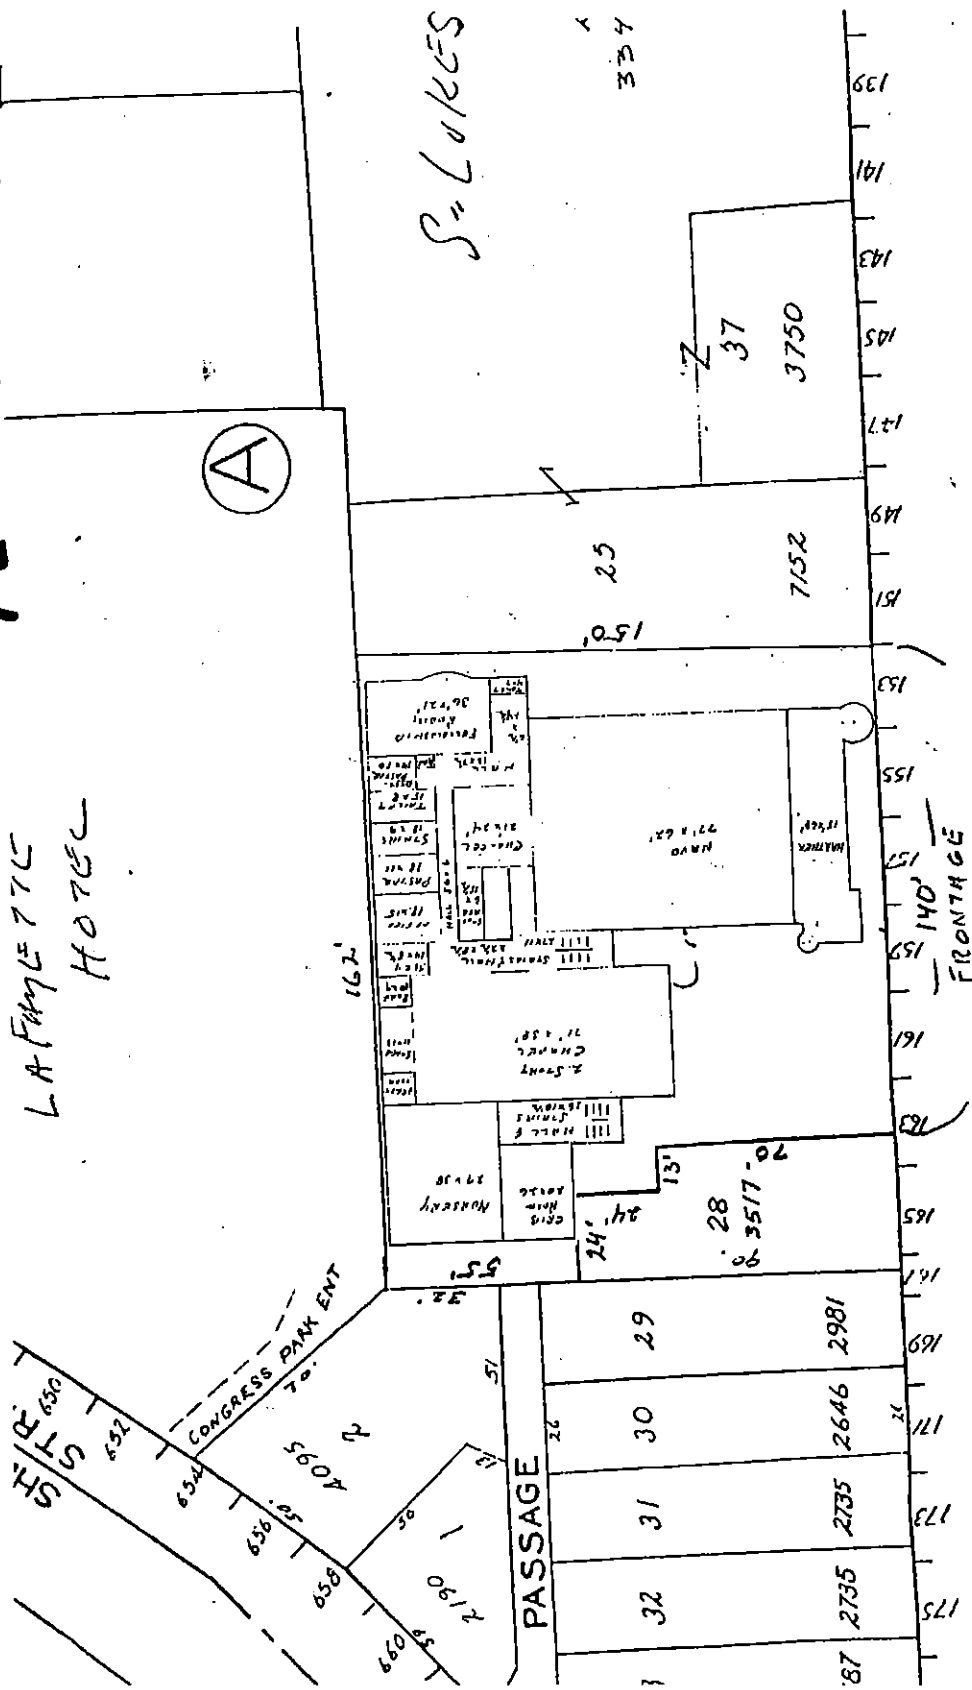

PLOT PLAN / SITE PLAN

LA FAYE 77C
HOTEL

(A)

S = LAKES

STATE STREET CHURCH BUILDINGS
SHOWN ON PORTLAND ASSESSORS PLAN
JUNE 2002

STATE

CITY OF PORTLAND
ASSESSORS PLAN
SCALE 1" = 50'

RETRACED 12-51

5

A

16A7A

3