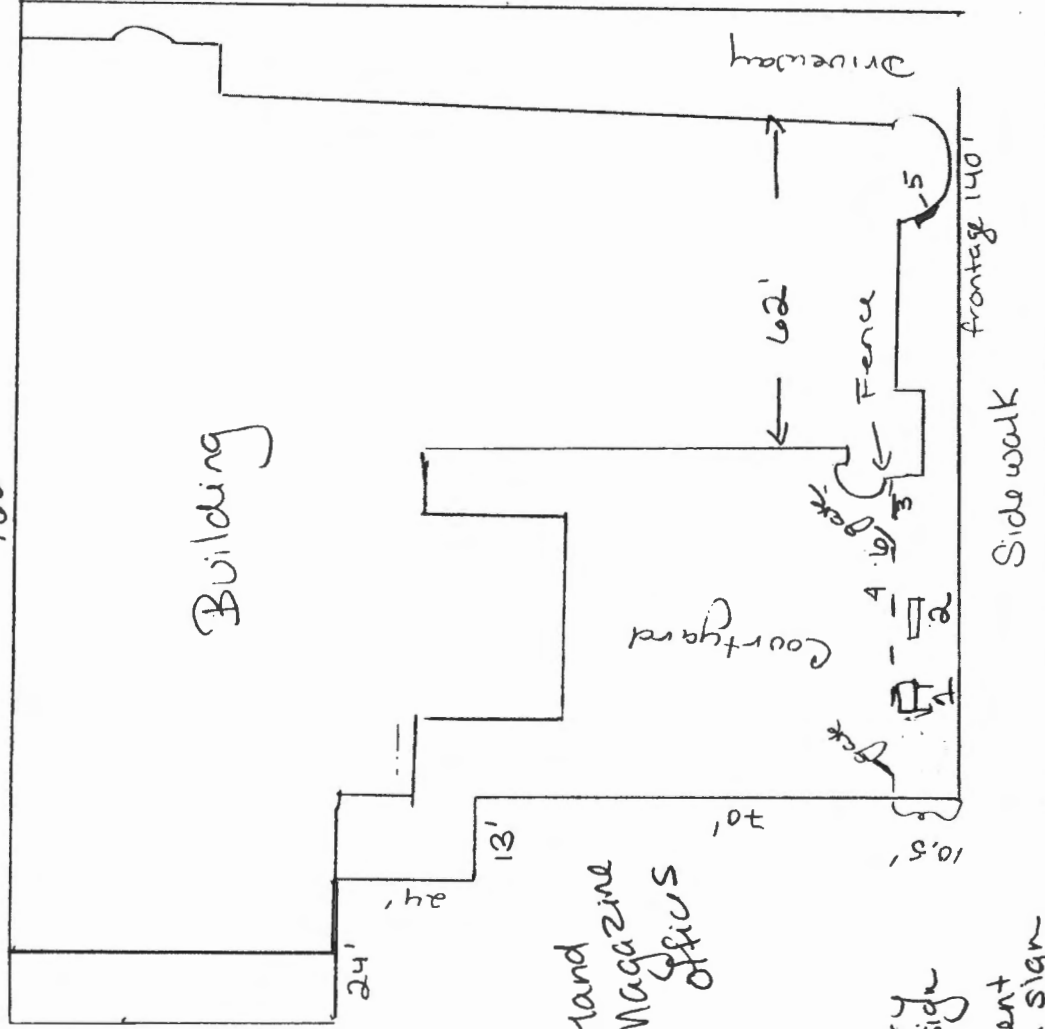

Lafayette

162'

State Street Church  
159 State Street

St. Luke's  
Parish Owned  
House

Portland  
Magazine  
Office

Sign  
Dimensions

- #1 4'x4' - 49" ft ground
- #2 54" x 48" plus  
hardware + posts
- #3 28w x 11" h - 38"  
from ground
- #4 -
- #5 - 22" w x 23" h - fits in  
original place on wall
- #6 - 10" w x 18" h - 37"  
from ground

- 1 - temporary  
leasing sign
- 2 - permanent  
church sign
- 3 - small sign on  
fence

- 4 - Proposed placement  
at Jaya Kula sign
- 5 - Sanctuery Sign
- 6 - Directional Sign

State Street

Area in front of fence toward street is  
gross + flowers w/ granite edge.  
Fence is 62" high + 10 1/2 ft from edge  
of sidewalk  
Central section of fence is 40'