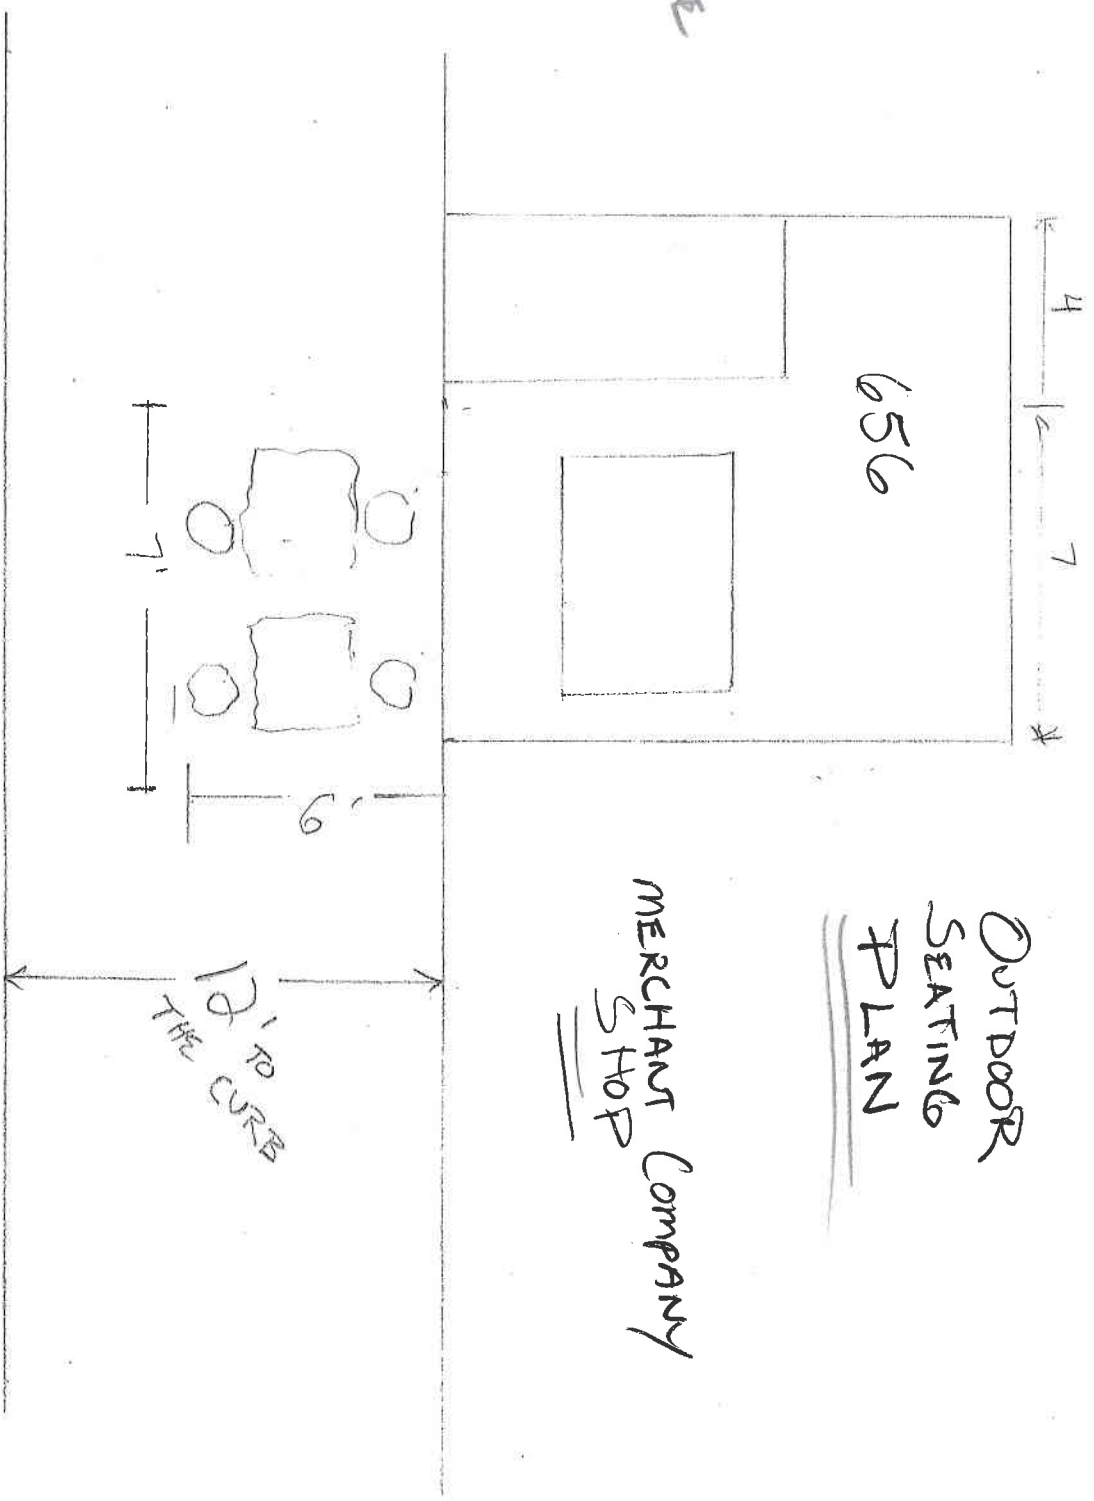

BLUE
MUSIC VENUE

656

OUTDOOR
SEATING
PLAN

MERCHANT
SHOP
Company

656 CONGRESS ST

12' TO
THE CURB