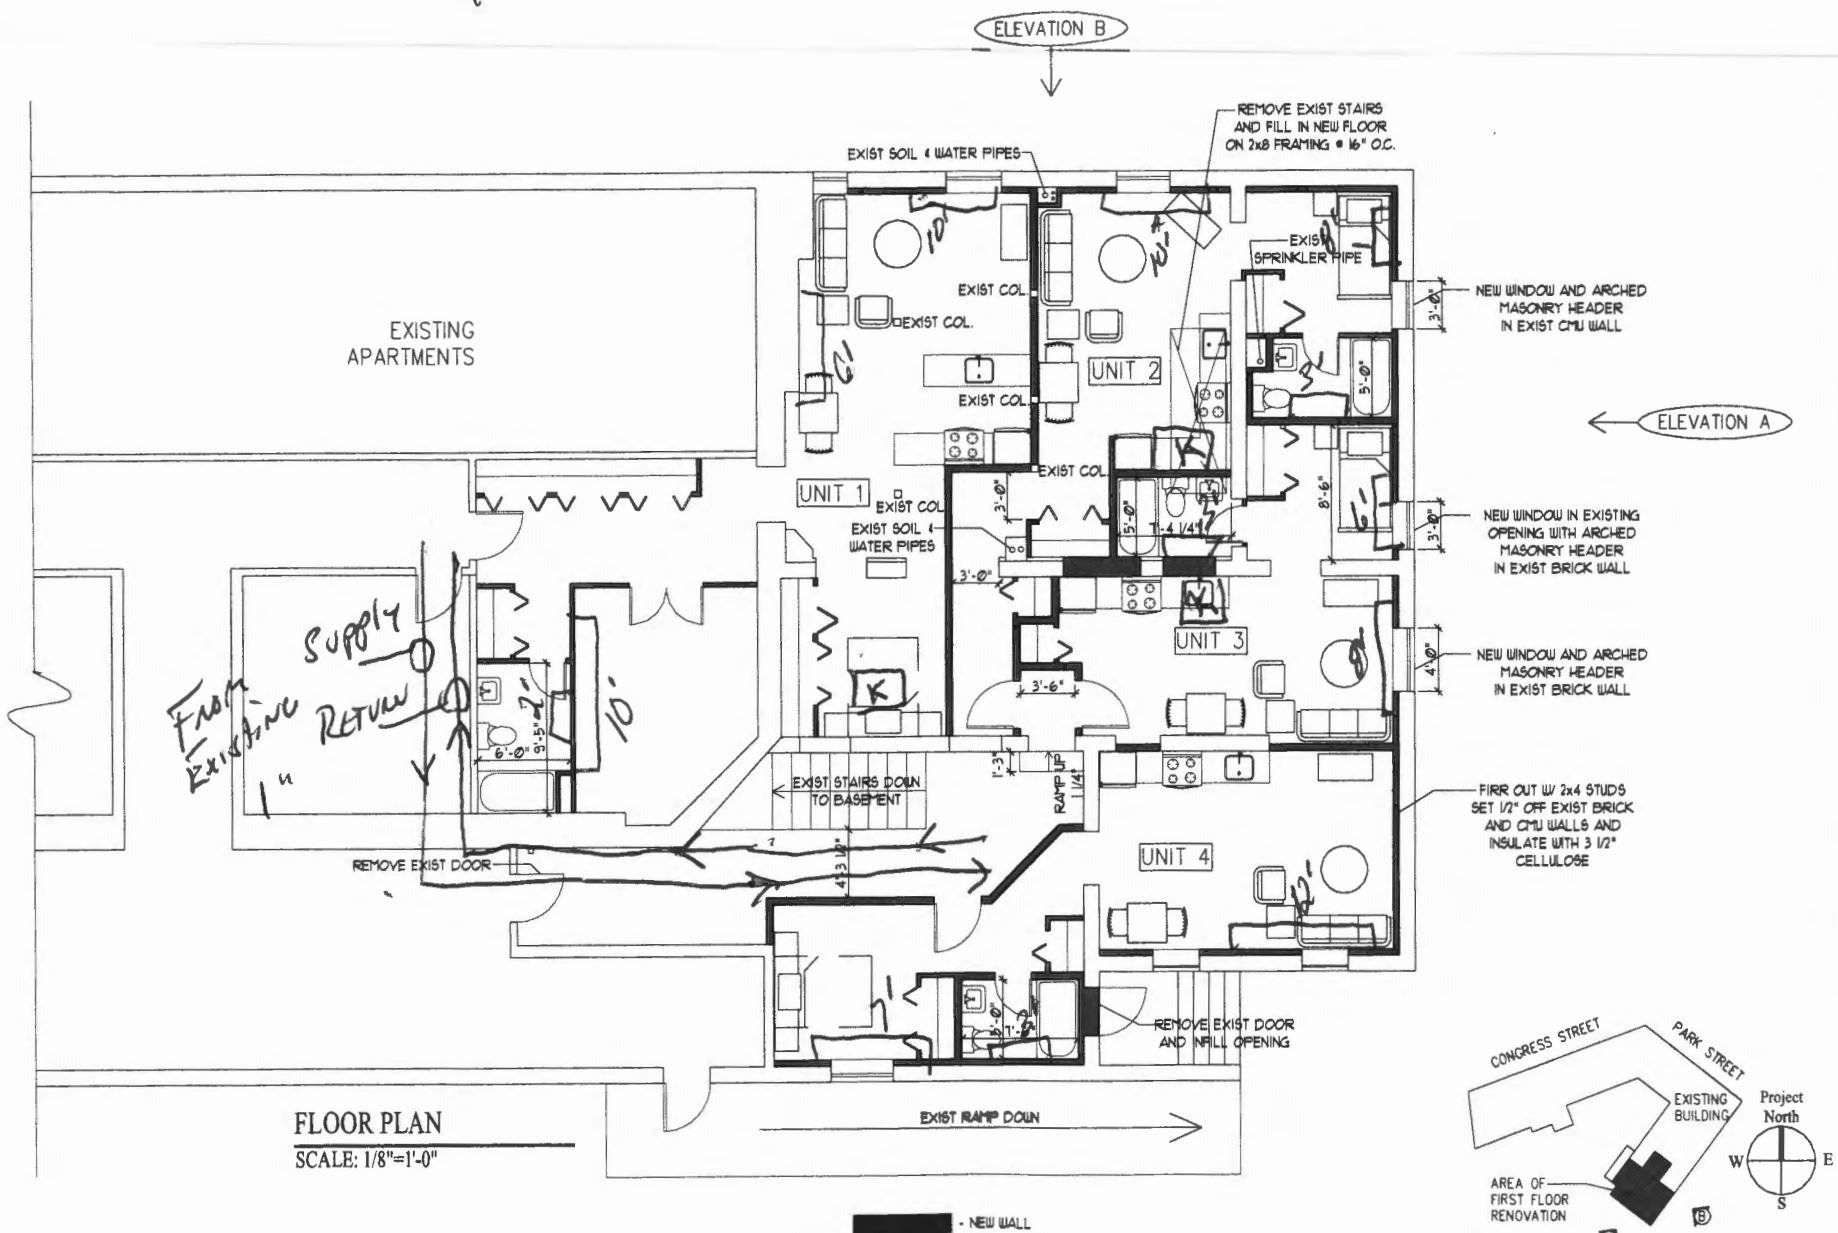

BASE BOARD Heat Install

ELEVATION B

ELEVATION A

FLOOR PLAN
SCALE: 1/8"=1'-0"

KEY PLAN
NOT TO SCALE

 <p>ARCHETYPE architects</p> <p>48 Union Wharf Portland, Maine 04101 (207) 772-6022 Fax: (207) 772-4056</p>	
<p>638 CONGRESS ST LAFAYETTE BUILDING PORTLAND, MAINE</p>	
<p>Project:</p>	<p>Scale: 1/8" = 1'-0"</p>
<p>Date: 2, November 2012</p>	<p>PROPOSED PLAN</p>
<p>A1</p>	