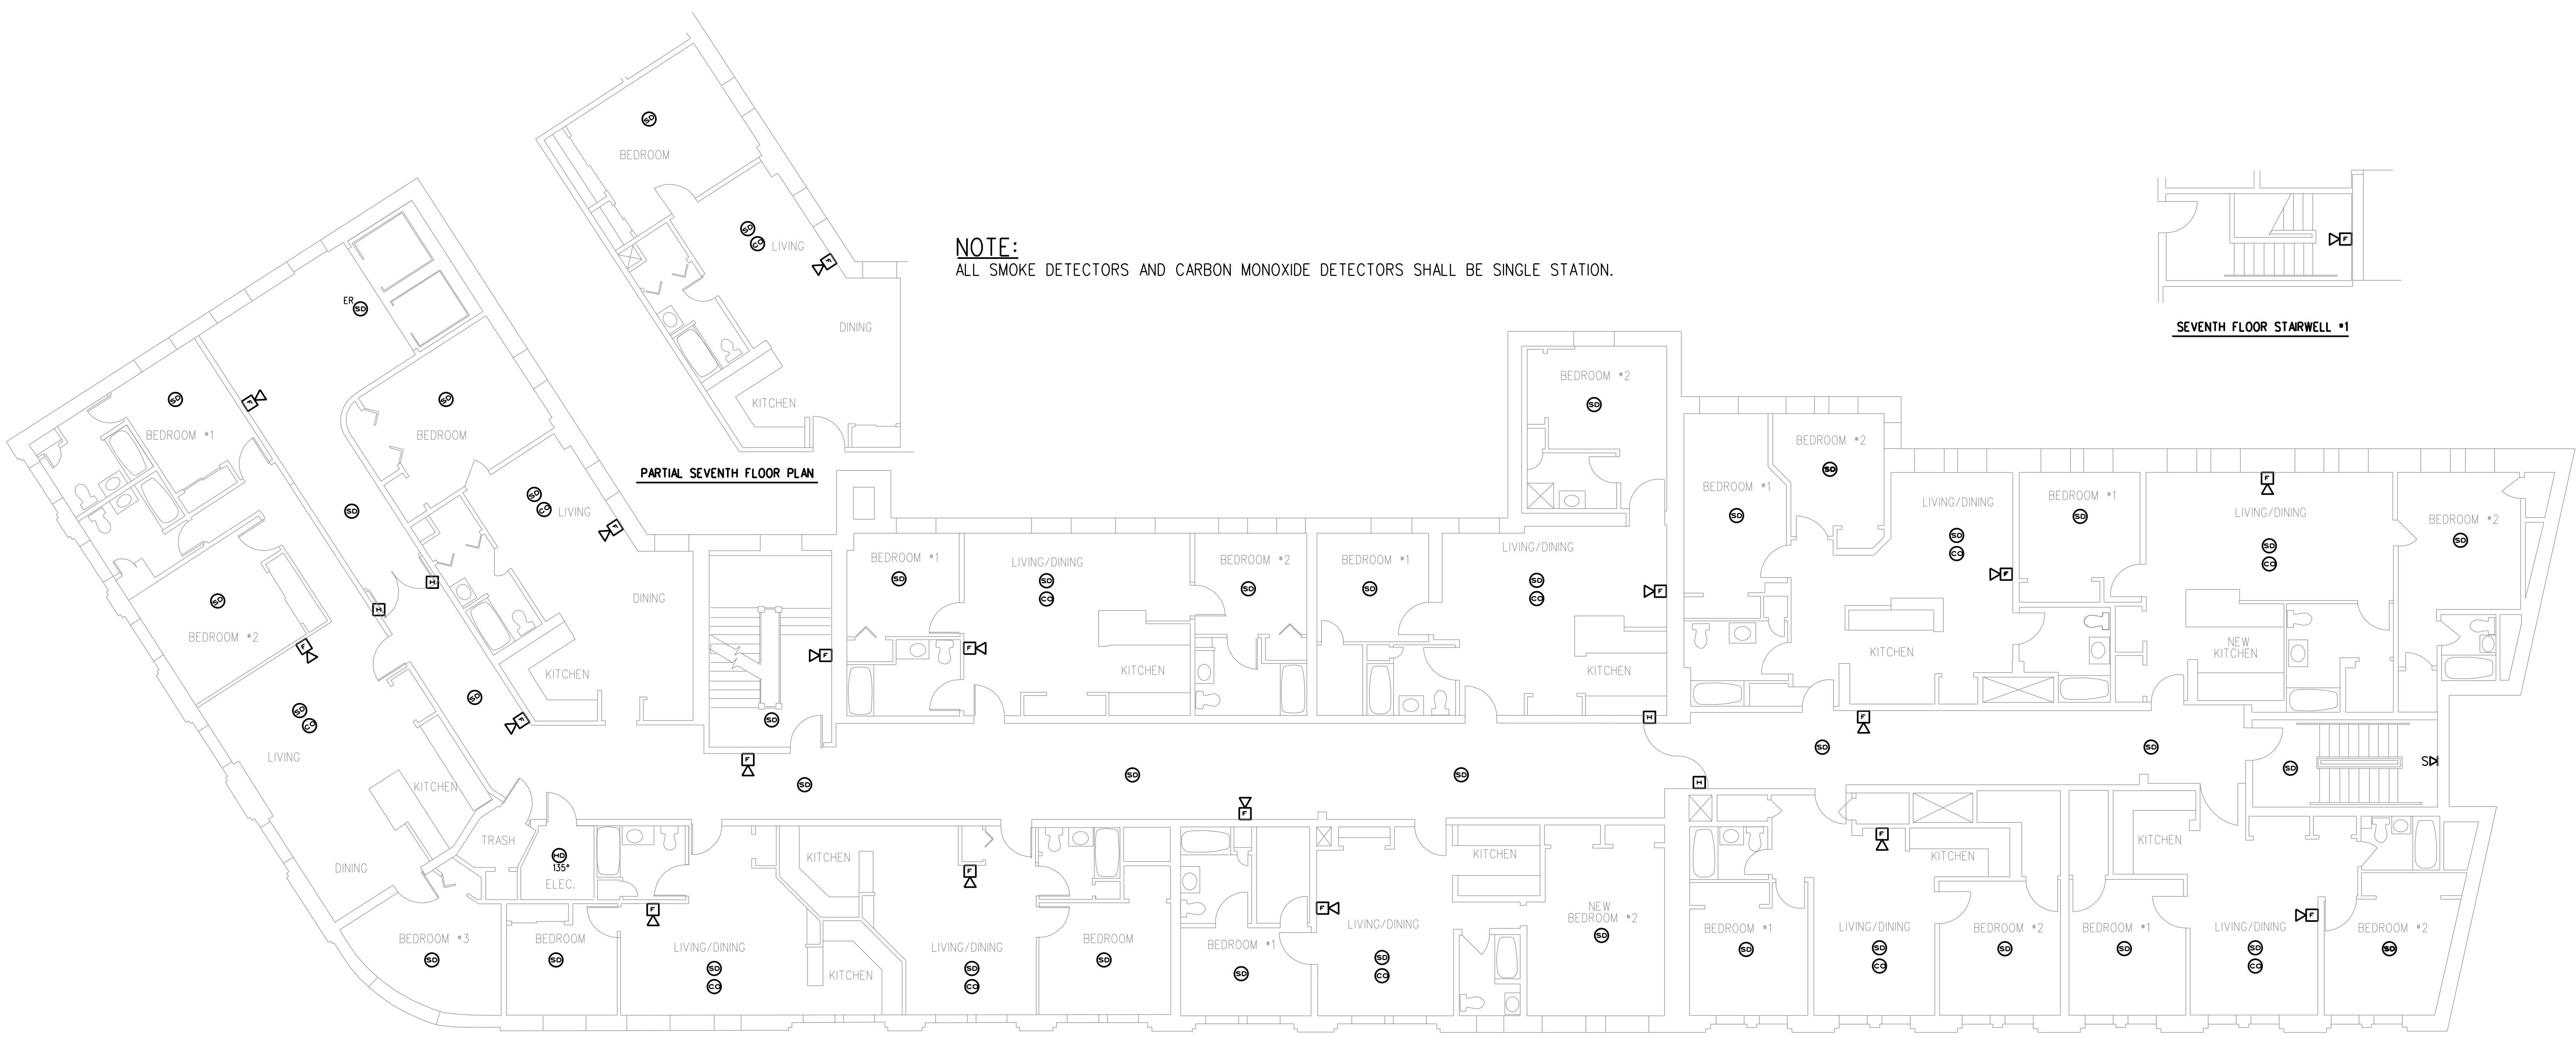

LAFAYETTE APARTMENTS
 CONGRESS ST. PORTLAND ME

NOTE:
 ALL SMOKE DETECTORS AND CARBON MONOXIDE DETECTORS SHALL BE SINGLE STATION.

SEVENTH FLOOR
 SCALE: 1/8"=1'-0"

TITLE:
SEVENTH FLOOR

DATE:
 7/15/2013

ISSUED FOR:
FOR CONSTRUCTION

DRAWING NO:
E-8