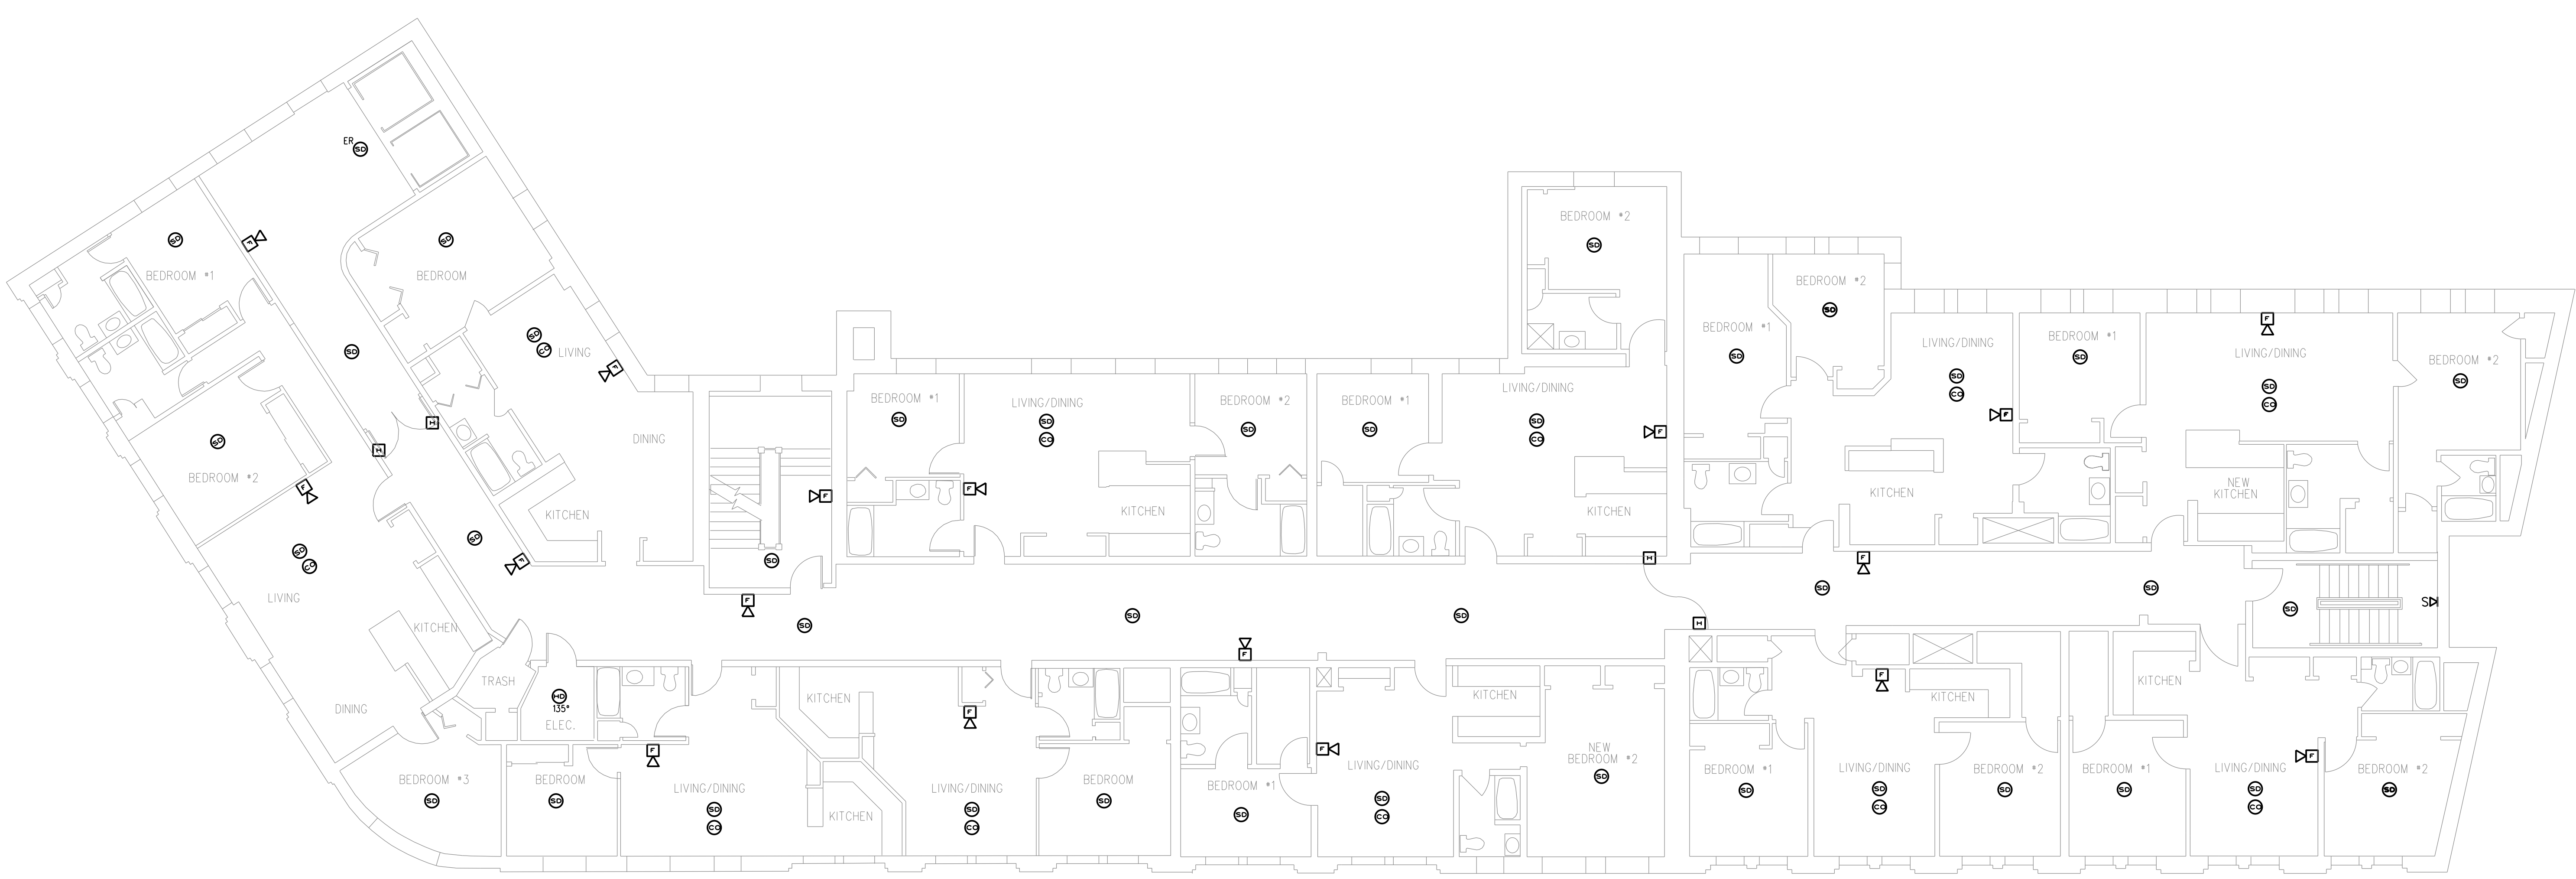

LAFAYETTE APARTMENTS
 CONGRESS ST. PORTLAND ME

SIXTH FLOOR
 SCALE: 1/8"=1'-0"

NOTE:
 ALL SMOKE DETECTORS AND CARBON MONOXIDE DETECTORS SHALL BE SINGLE STATION.

TITLE:
SIXTH FLOOR

DATE:
 7/15/2013

ISSUED FOR:
FOR CONSTRUCTION

DRAWING NO:
E-7