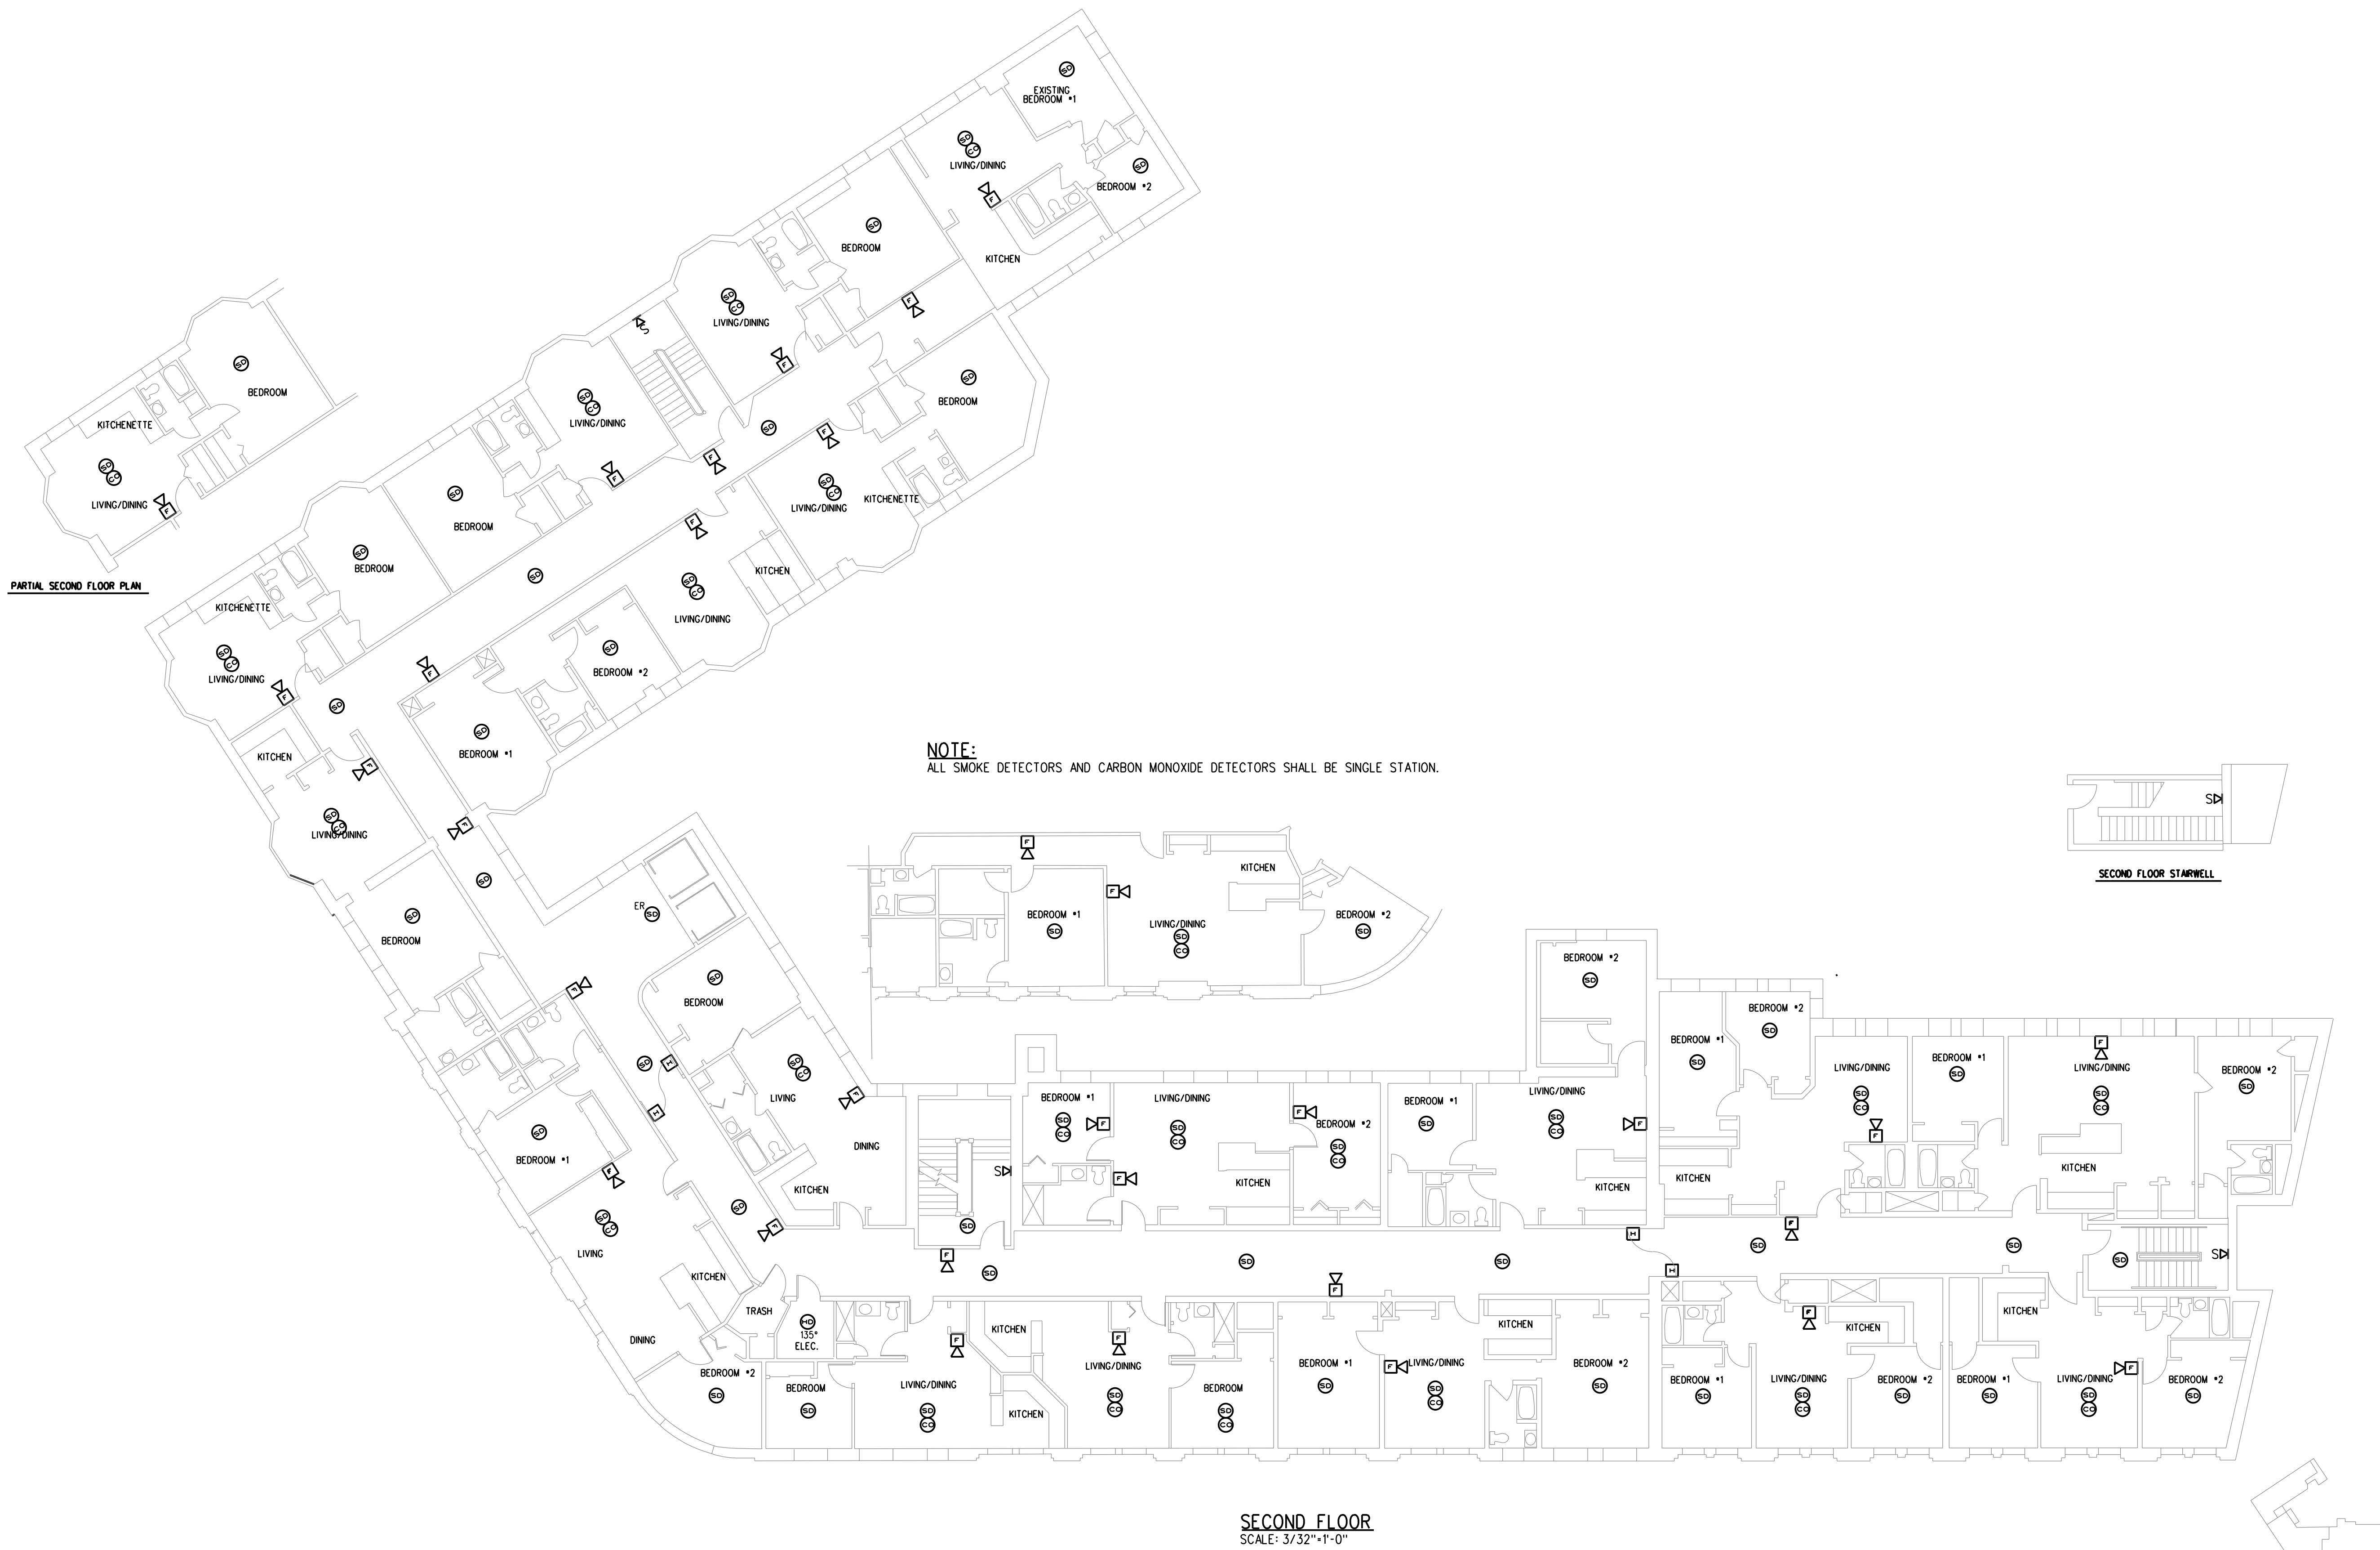

LAFAYETTE
APARTMENTS
CONGRESS ST. PORTLAND ME

SECOND FLOOR
SCALE: 3/32"=1'-0"

TITLE:
SECOND FLOOR

DATE:
7/15/2013
ISSUED FOR:
**FOR
CONSTRUCTION**

DRAWING NO:
E-3