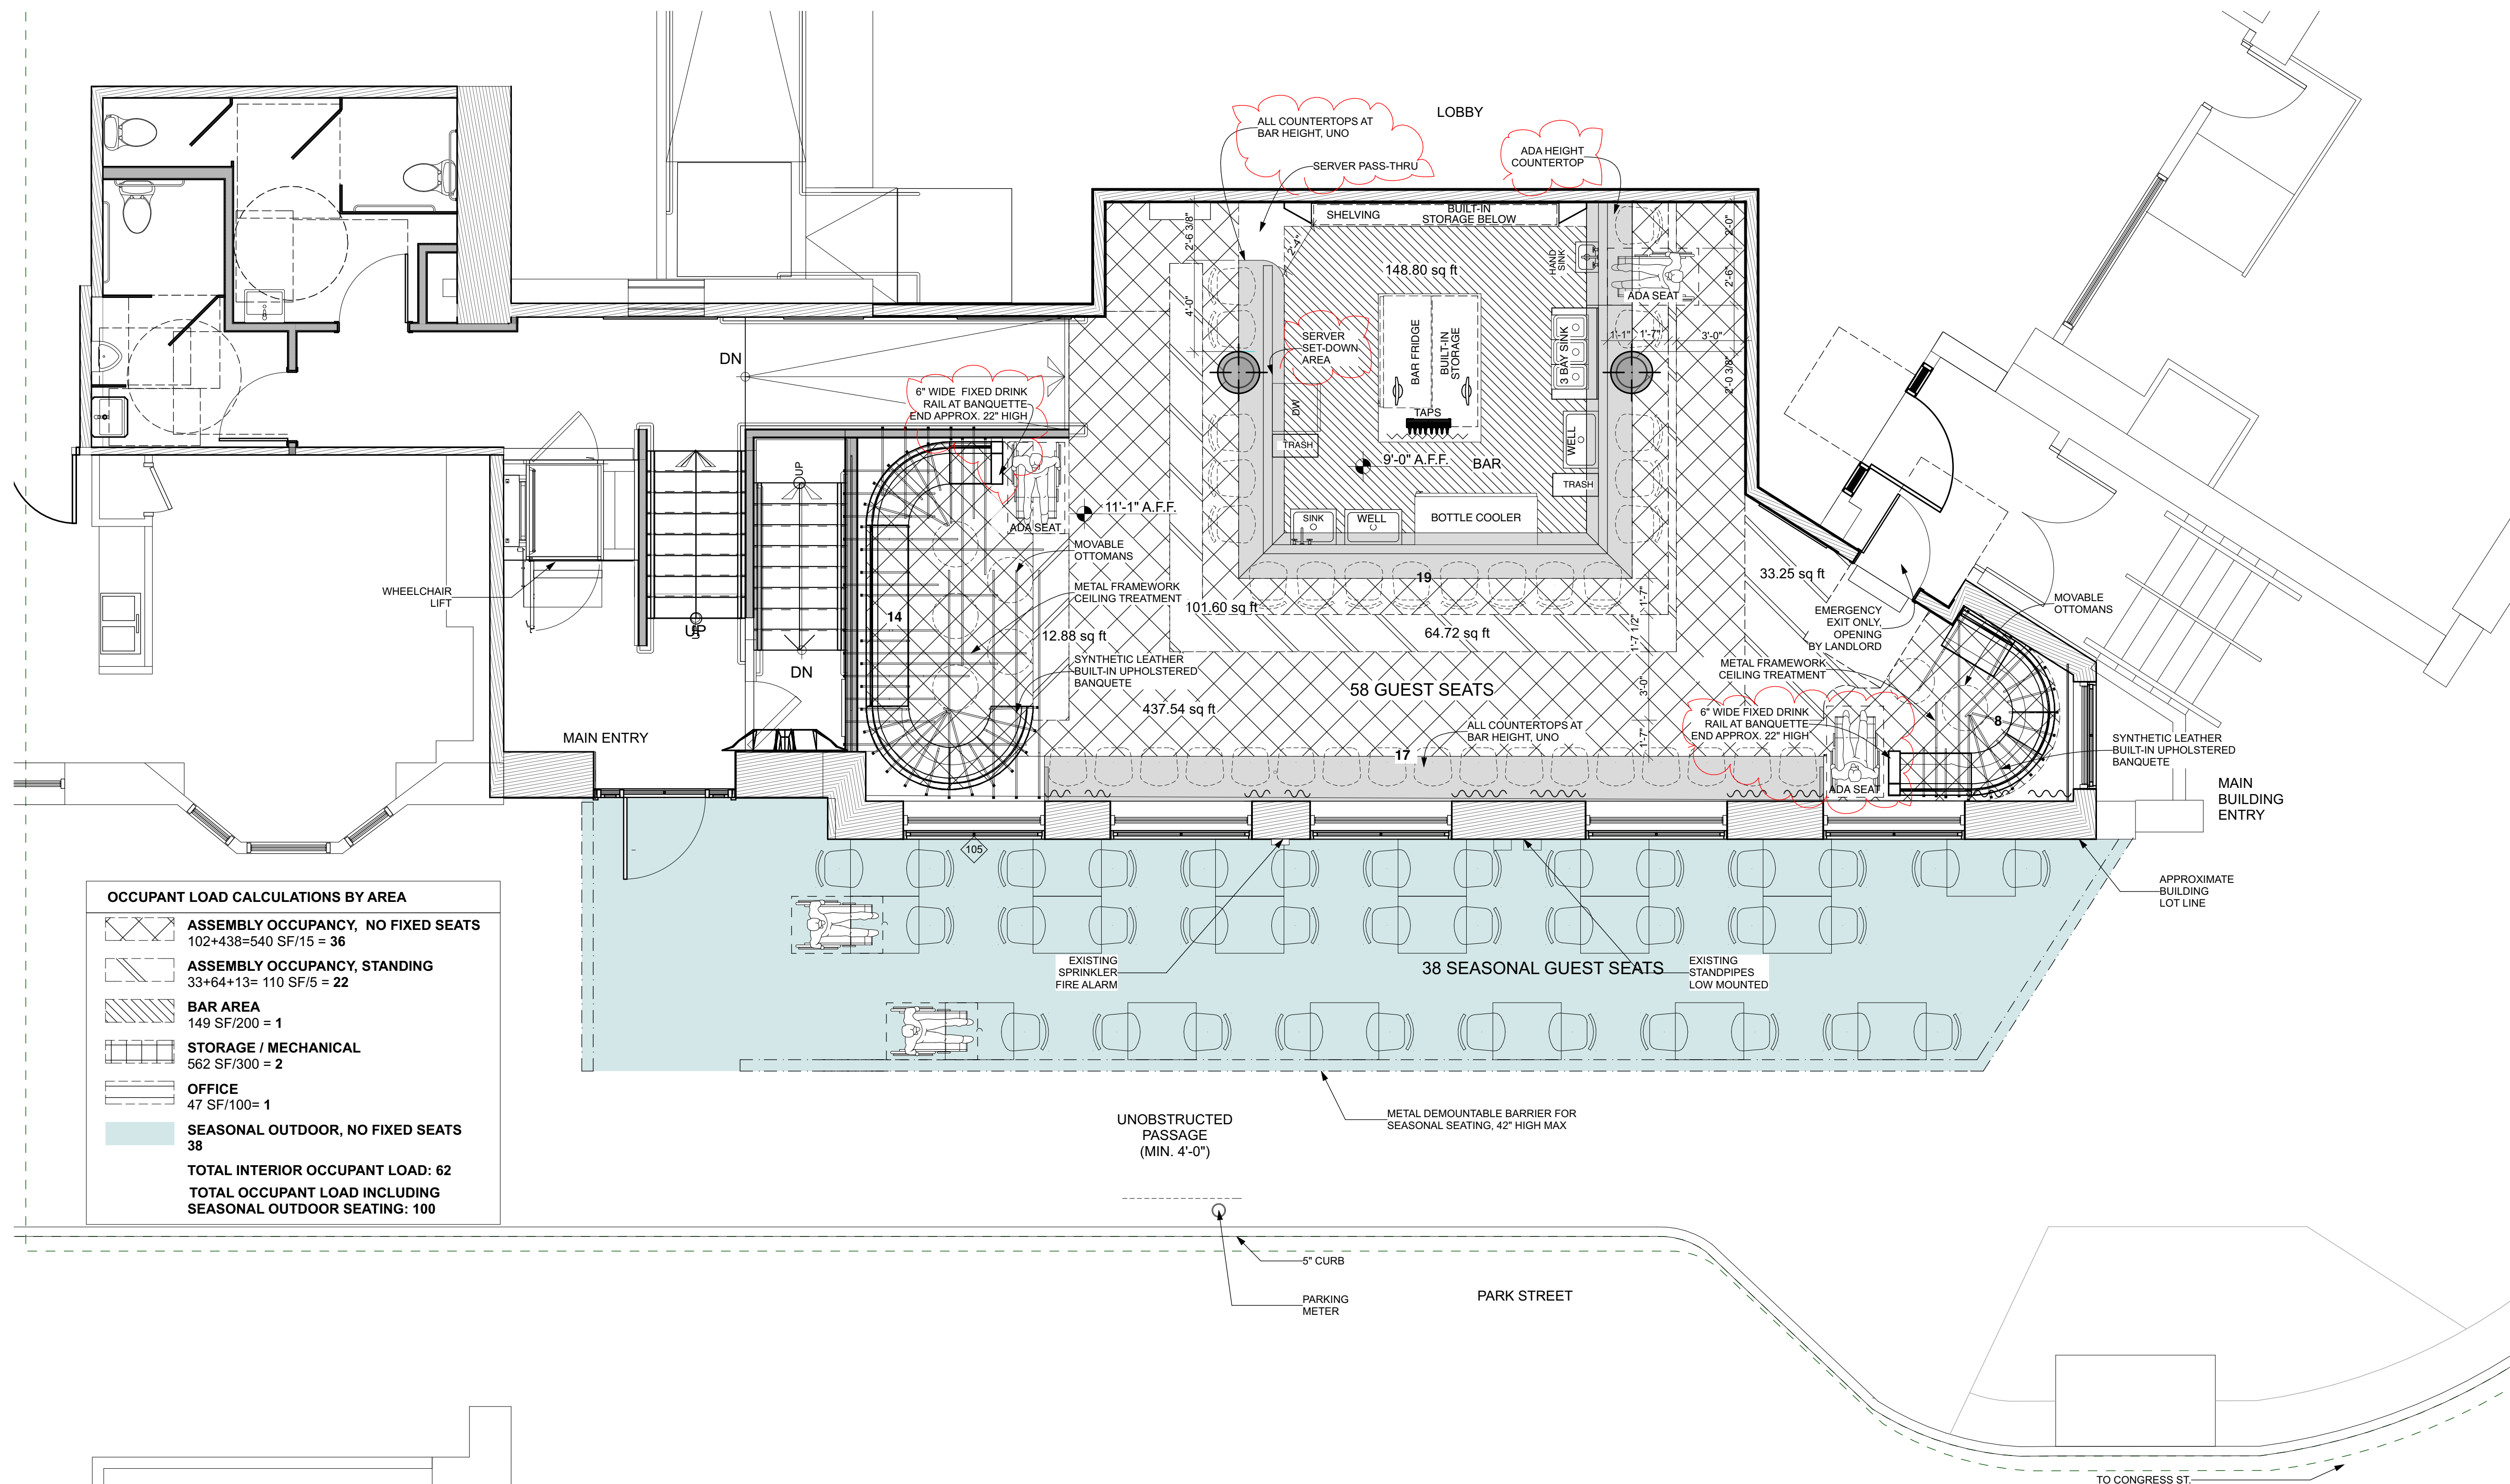

PROJECT:

130 PARK ST.  
PORTLAND, ME 04101

NOT FOR CONSTRUCTION  
PROJECT NO: DSK  
DATE: 01/17/2018  
REVISED 1:  
REVISED 2:  
DRAWN BY: JB  
PHASE: SCHEMATIC DESIGN

MAIN FLOOR -  
OCCUPANCY

A1-1