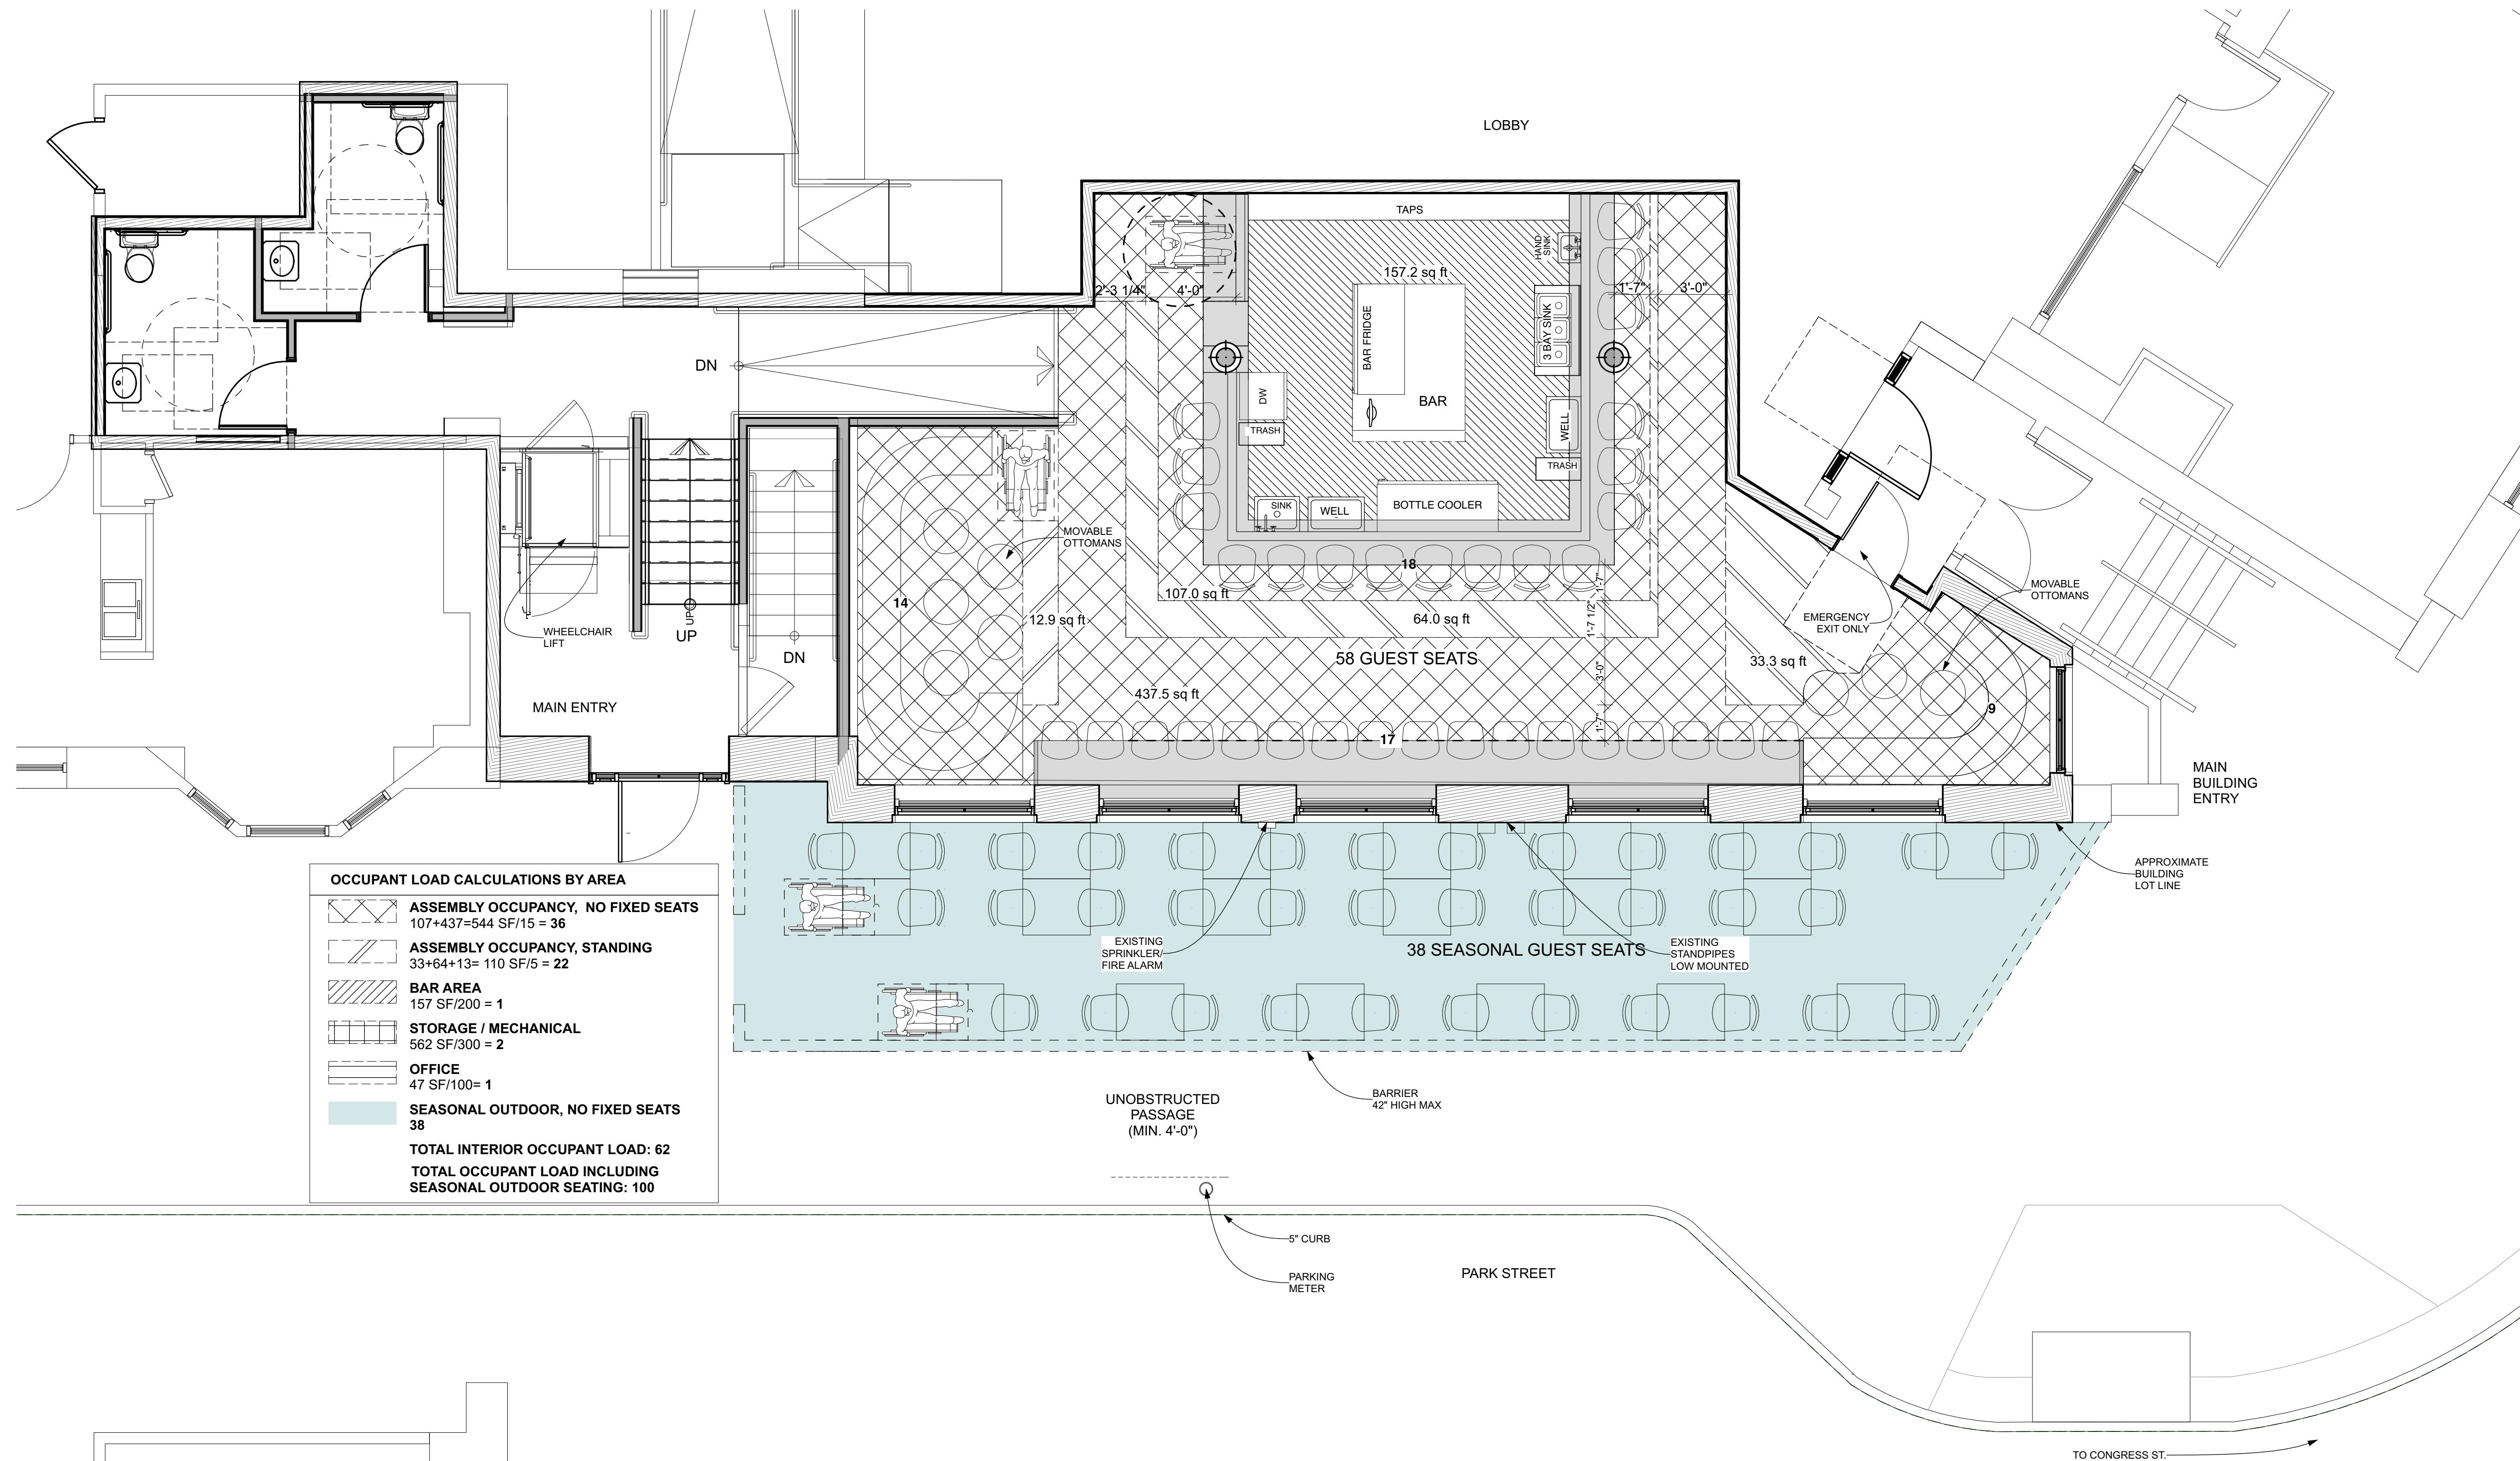

PROJECT:

130 PARK ST.  
PORTLAND, ME 04101

NOT FOR CONSTRUCTION  
PROJECT NO: DSK  
DATE: 11/17/17  
REVISED 1:  
REVISED 2:  
DRAWN BY: JB  
PHASE: SCHEMATIC DESIGN

FIRST FLOOR PLAN

A1-1