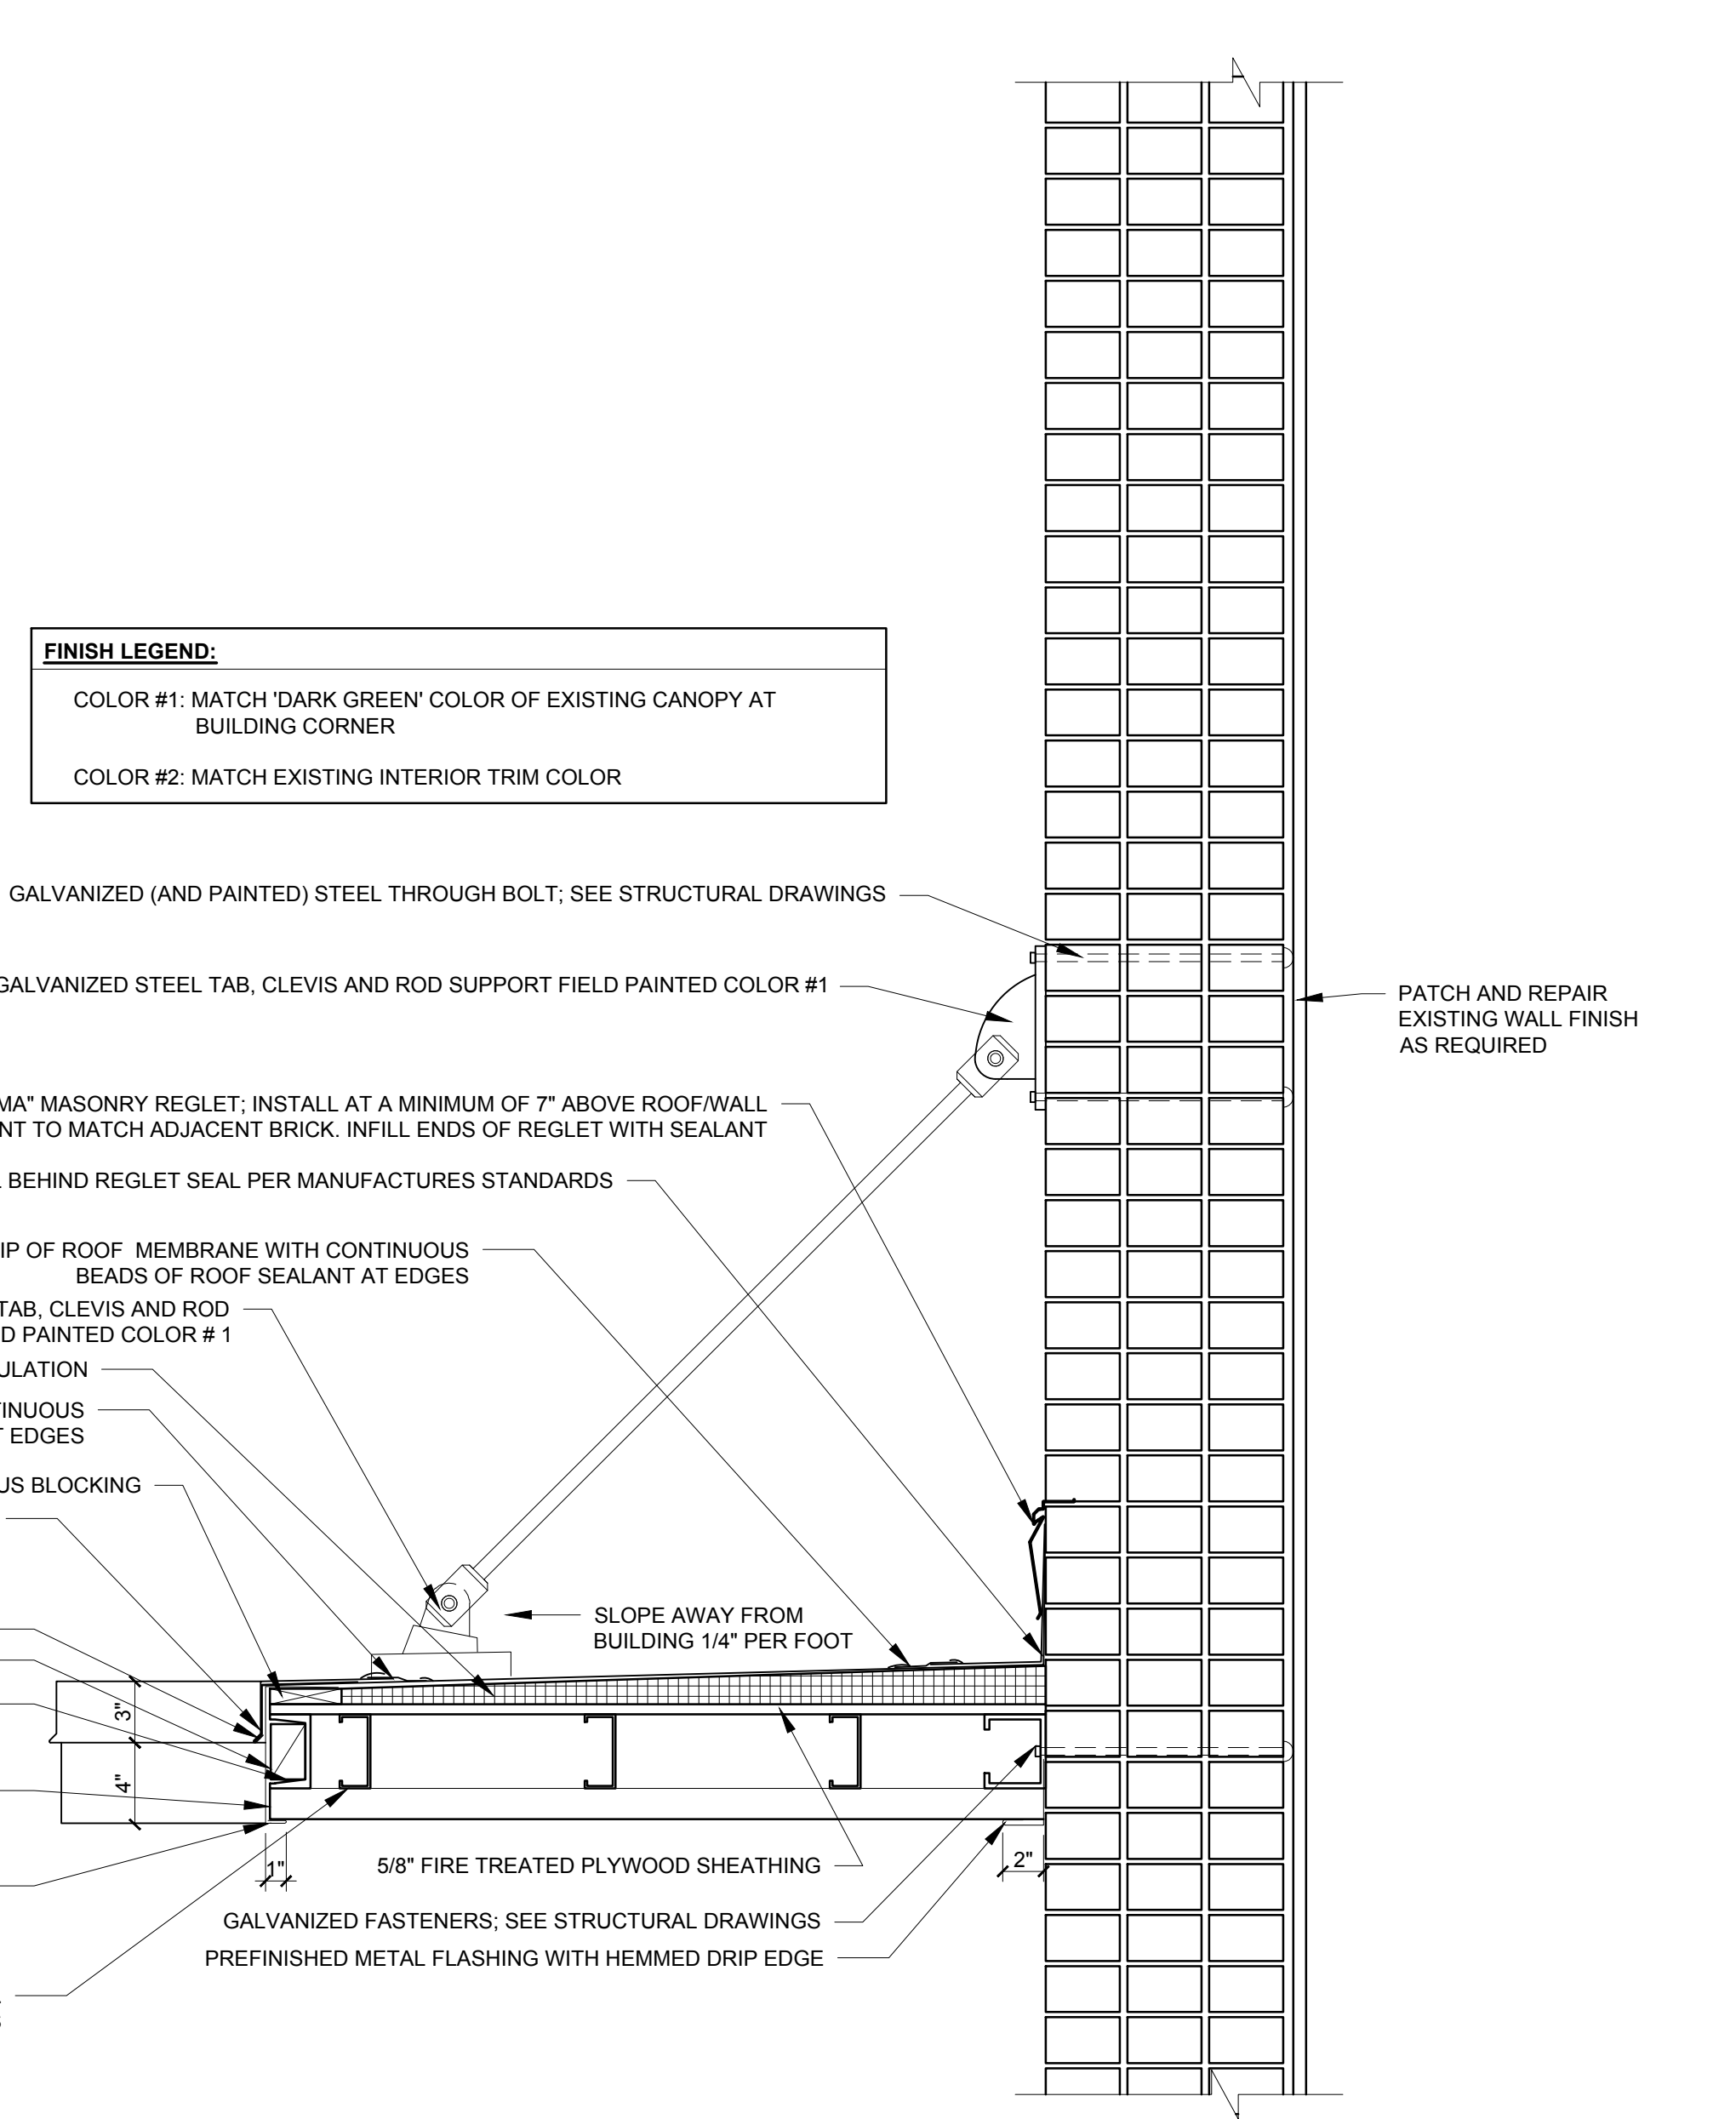

CONSULTANTS:

REVISIONS:

DATE: SEPTEMBER 29, 2016

PROJECT No. 1621

DRAWN BY: RJS, RRT

CHECKED BY: RJS

SCALE: AS NOTED

SHEET TITLE:
NEW CANOPY DETAILS

A5-0

5A NEW ENTRY DOOR SILL DETAIL
 1/12" = 1'-0"

5 CANOPY SECTION DETAIL AT SOLID WALL LOCATION
 1/12" = 1'-0"

2 CANOPY SECTION DETAIL AT WINDOW / DOOR LOCATION
 1/12" = 1'-0"

4 PENETRATION POCKET DETAIL AT CANOPY SUPPORT
 1/12" = 1'-0"

3 CANOPY REFLECTED CEILING PLAN DETAIL
 3/4" = 1'-0"

1 CANOPY PLAN DETAIL
 3/4" = 1'-0"