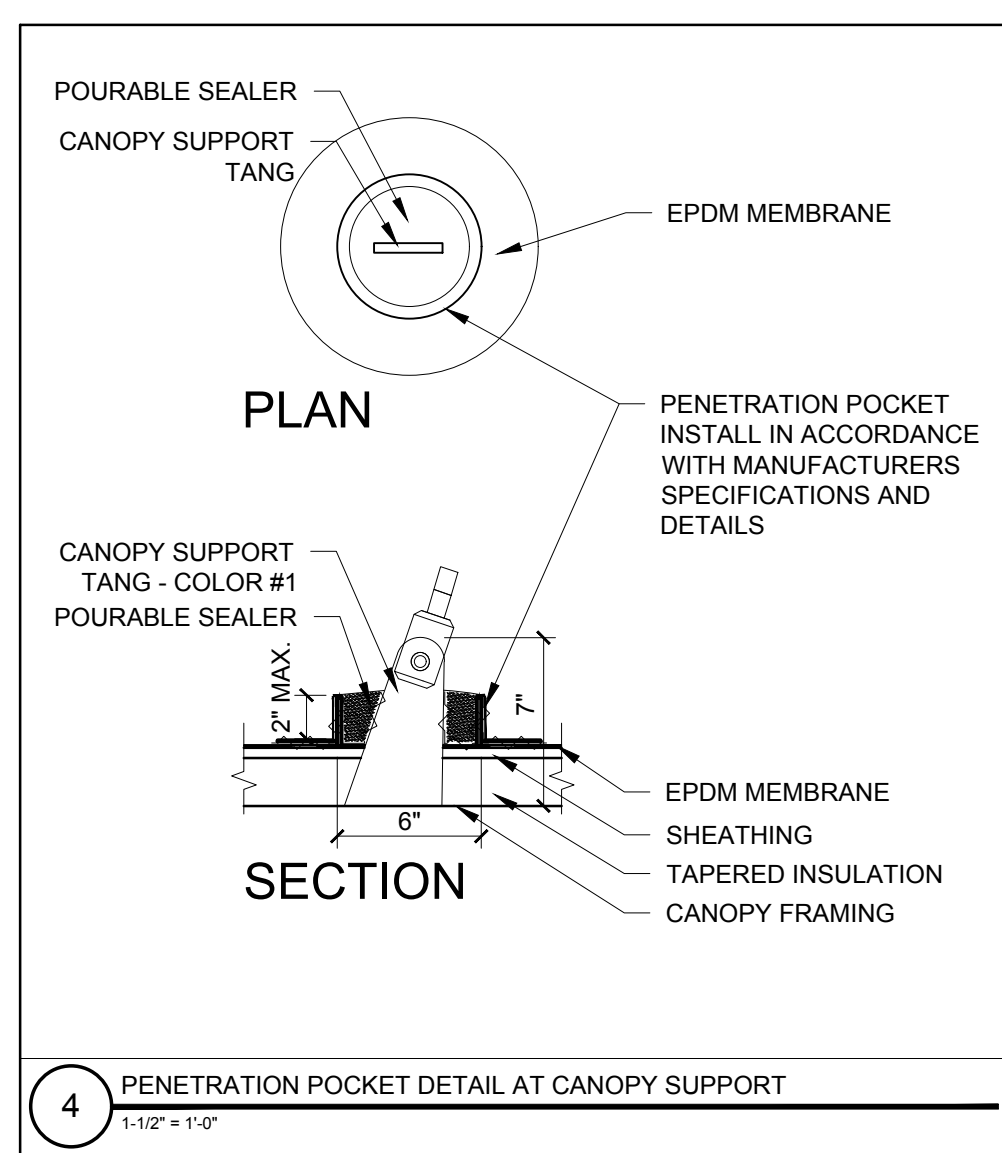

A5-0

5A NEW ENTRY DOOR SILL DETAIL
 1/12" = 1'-0"

5 CANOPY SECTION DETAIL AT SOLID WALL LOCATION
 1/12" = 1'-0"

2 CANOPY SECTION DETAIL AT WINDOW / DOOR LOCATION
 1/12" = 1'-0"

4 PENETRATION POCKET DETAIL AT CANOPY SUPPORT
 1/12" = 1'-0"