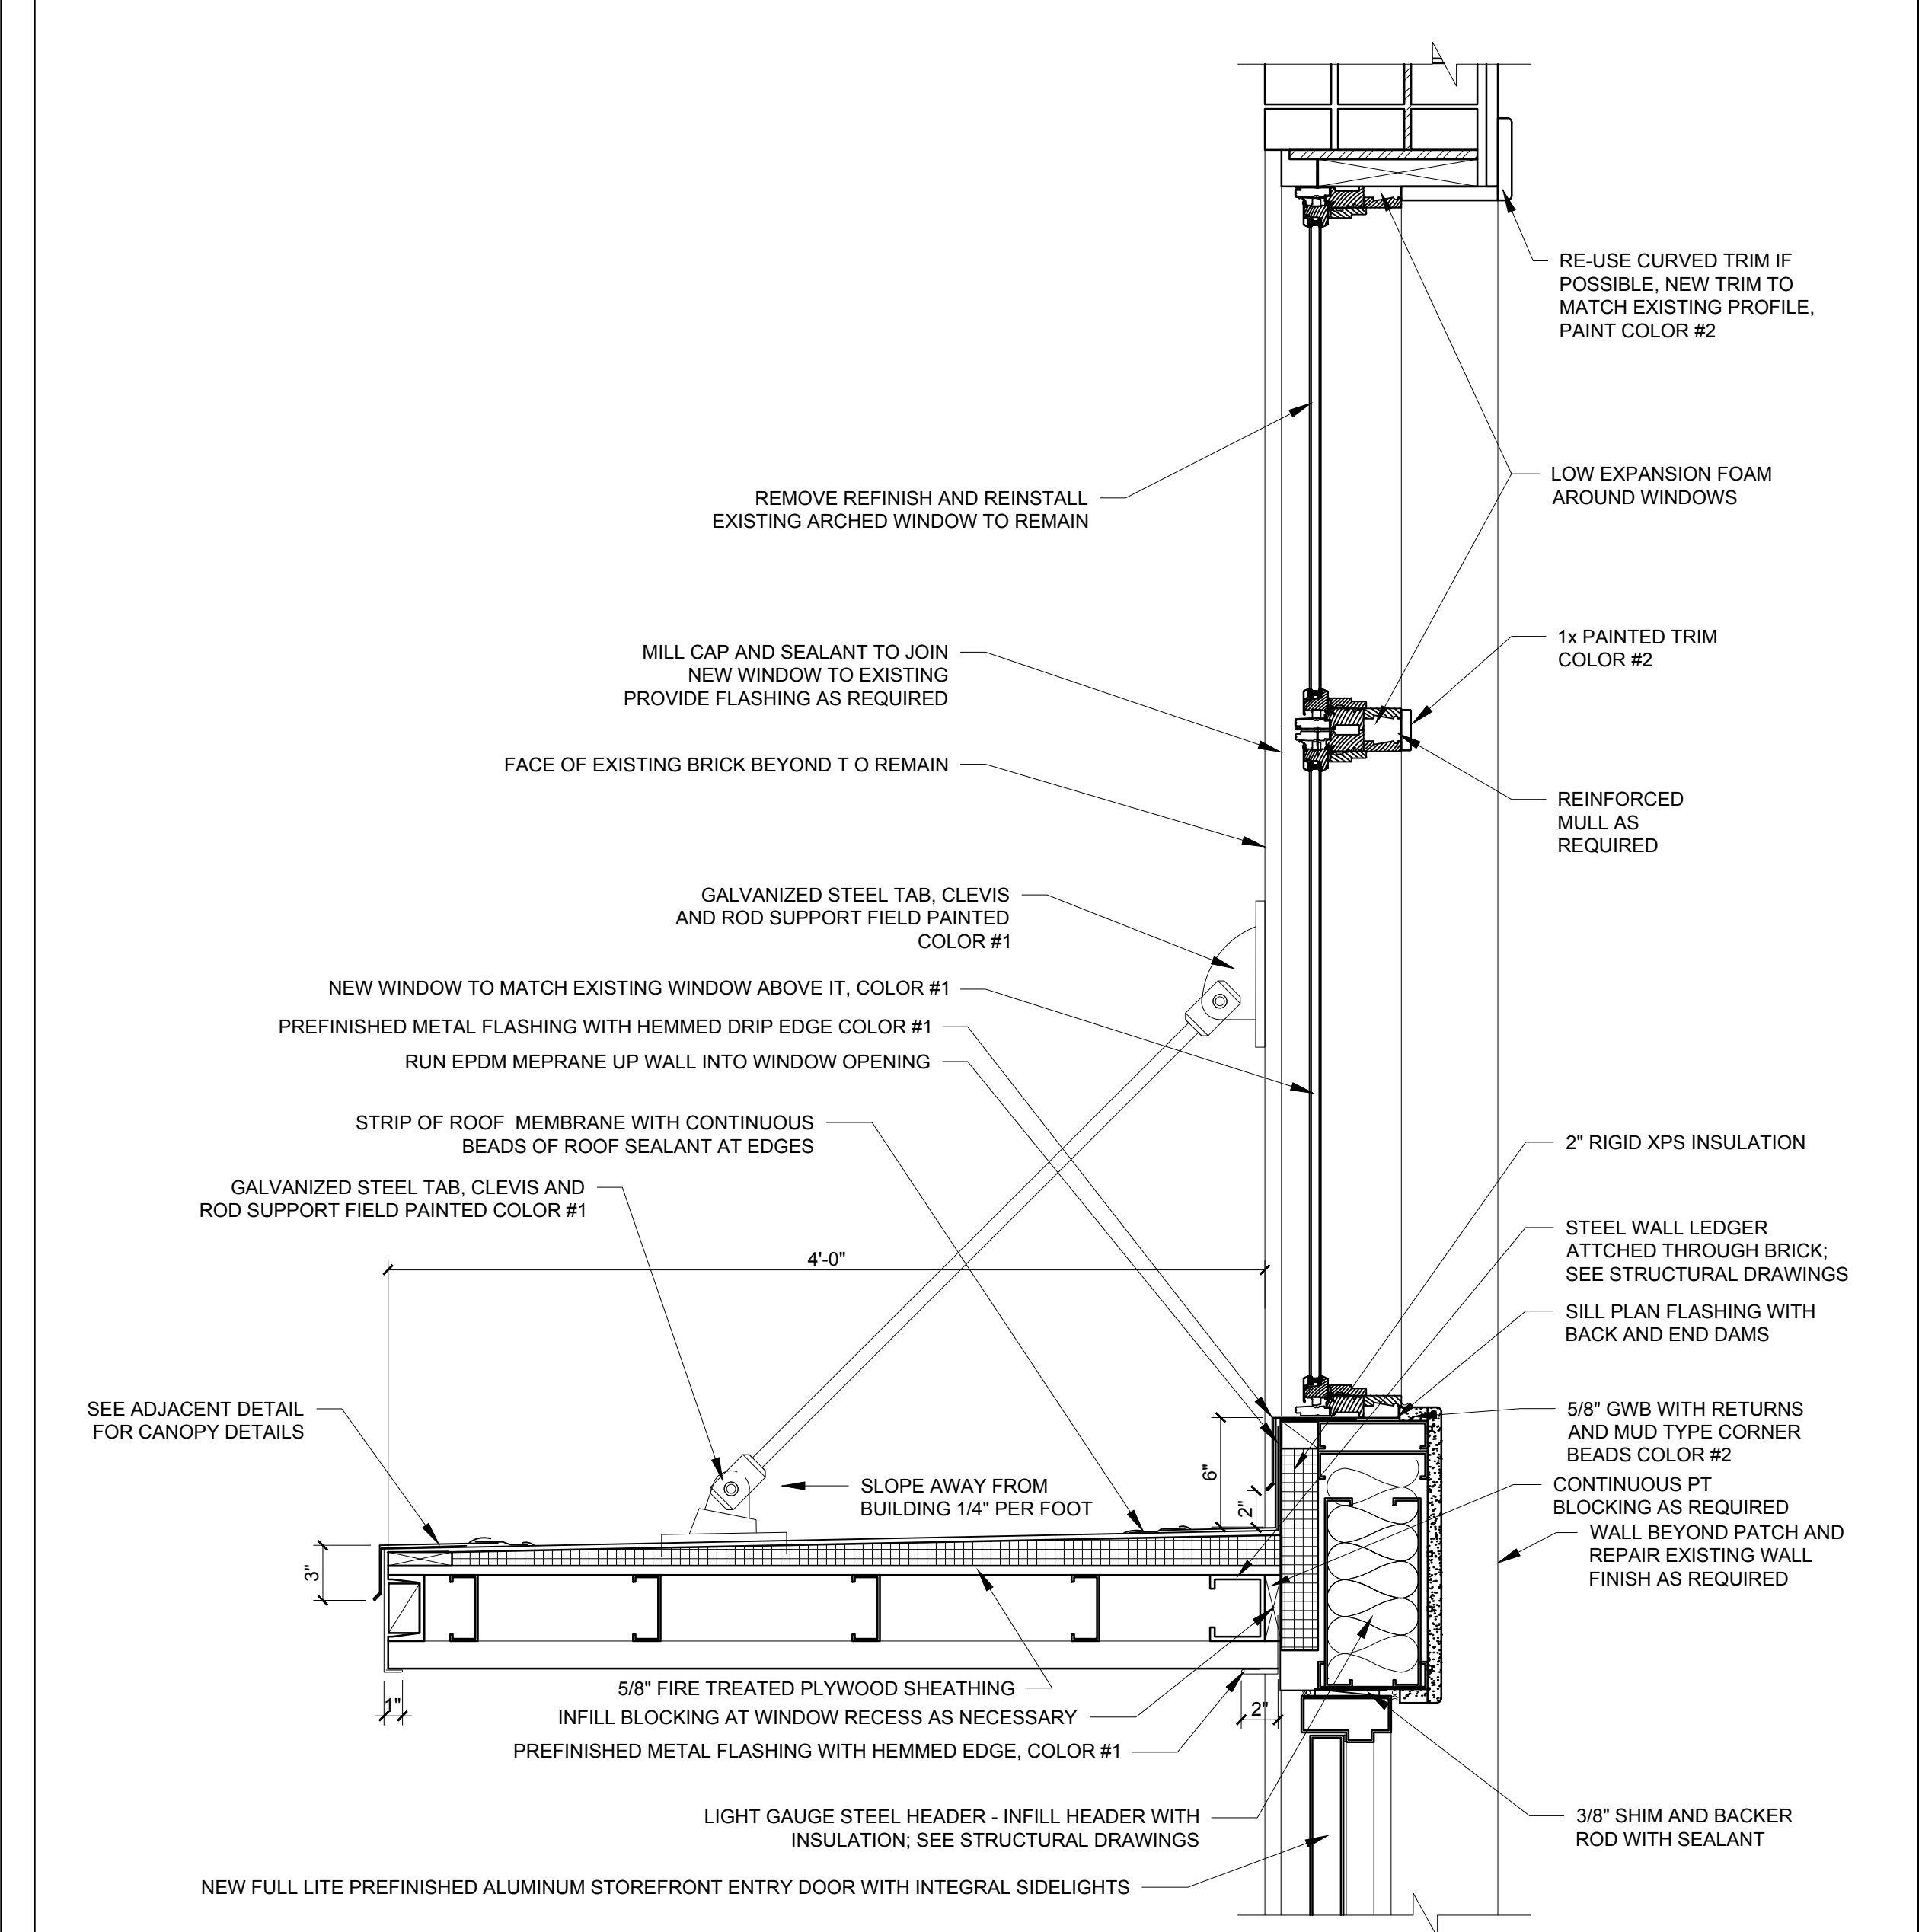

CONSULTANTS:

REVISIONS:

DATE: SEPTEMBER 29, 2016

PROJECT No. 1621

DRAWN BY: RJS, RRT

CHECKED BY: RJS

SCALE: AS NOTED

SHEET TITLE:
NEW CANOPY DETAILS

A5-0

5A NEW ENTRY DOOR SILL DETAIL
 1/12" = 1'-0"

5 CANOPY SECTION DETAIL AT SOLID WALL LOCATION
 1/12" = 1'-0"

2 CANOPY SECTION DETAIL AT WINDOW / DOOR LOCATION
 1/12" = 1'-0"

4 PENETRATION POCKET DETAIL AT CANOPY SUPPORT
 1/12" = 1'-0"

3 CANOPY REFLECTED CEILING PLAN DETAIL
 3/4" = 1'-0"

1 CANOPY PLAN DETAIL
 3/4" = 1'-0"