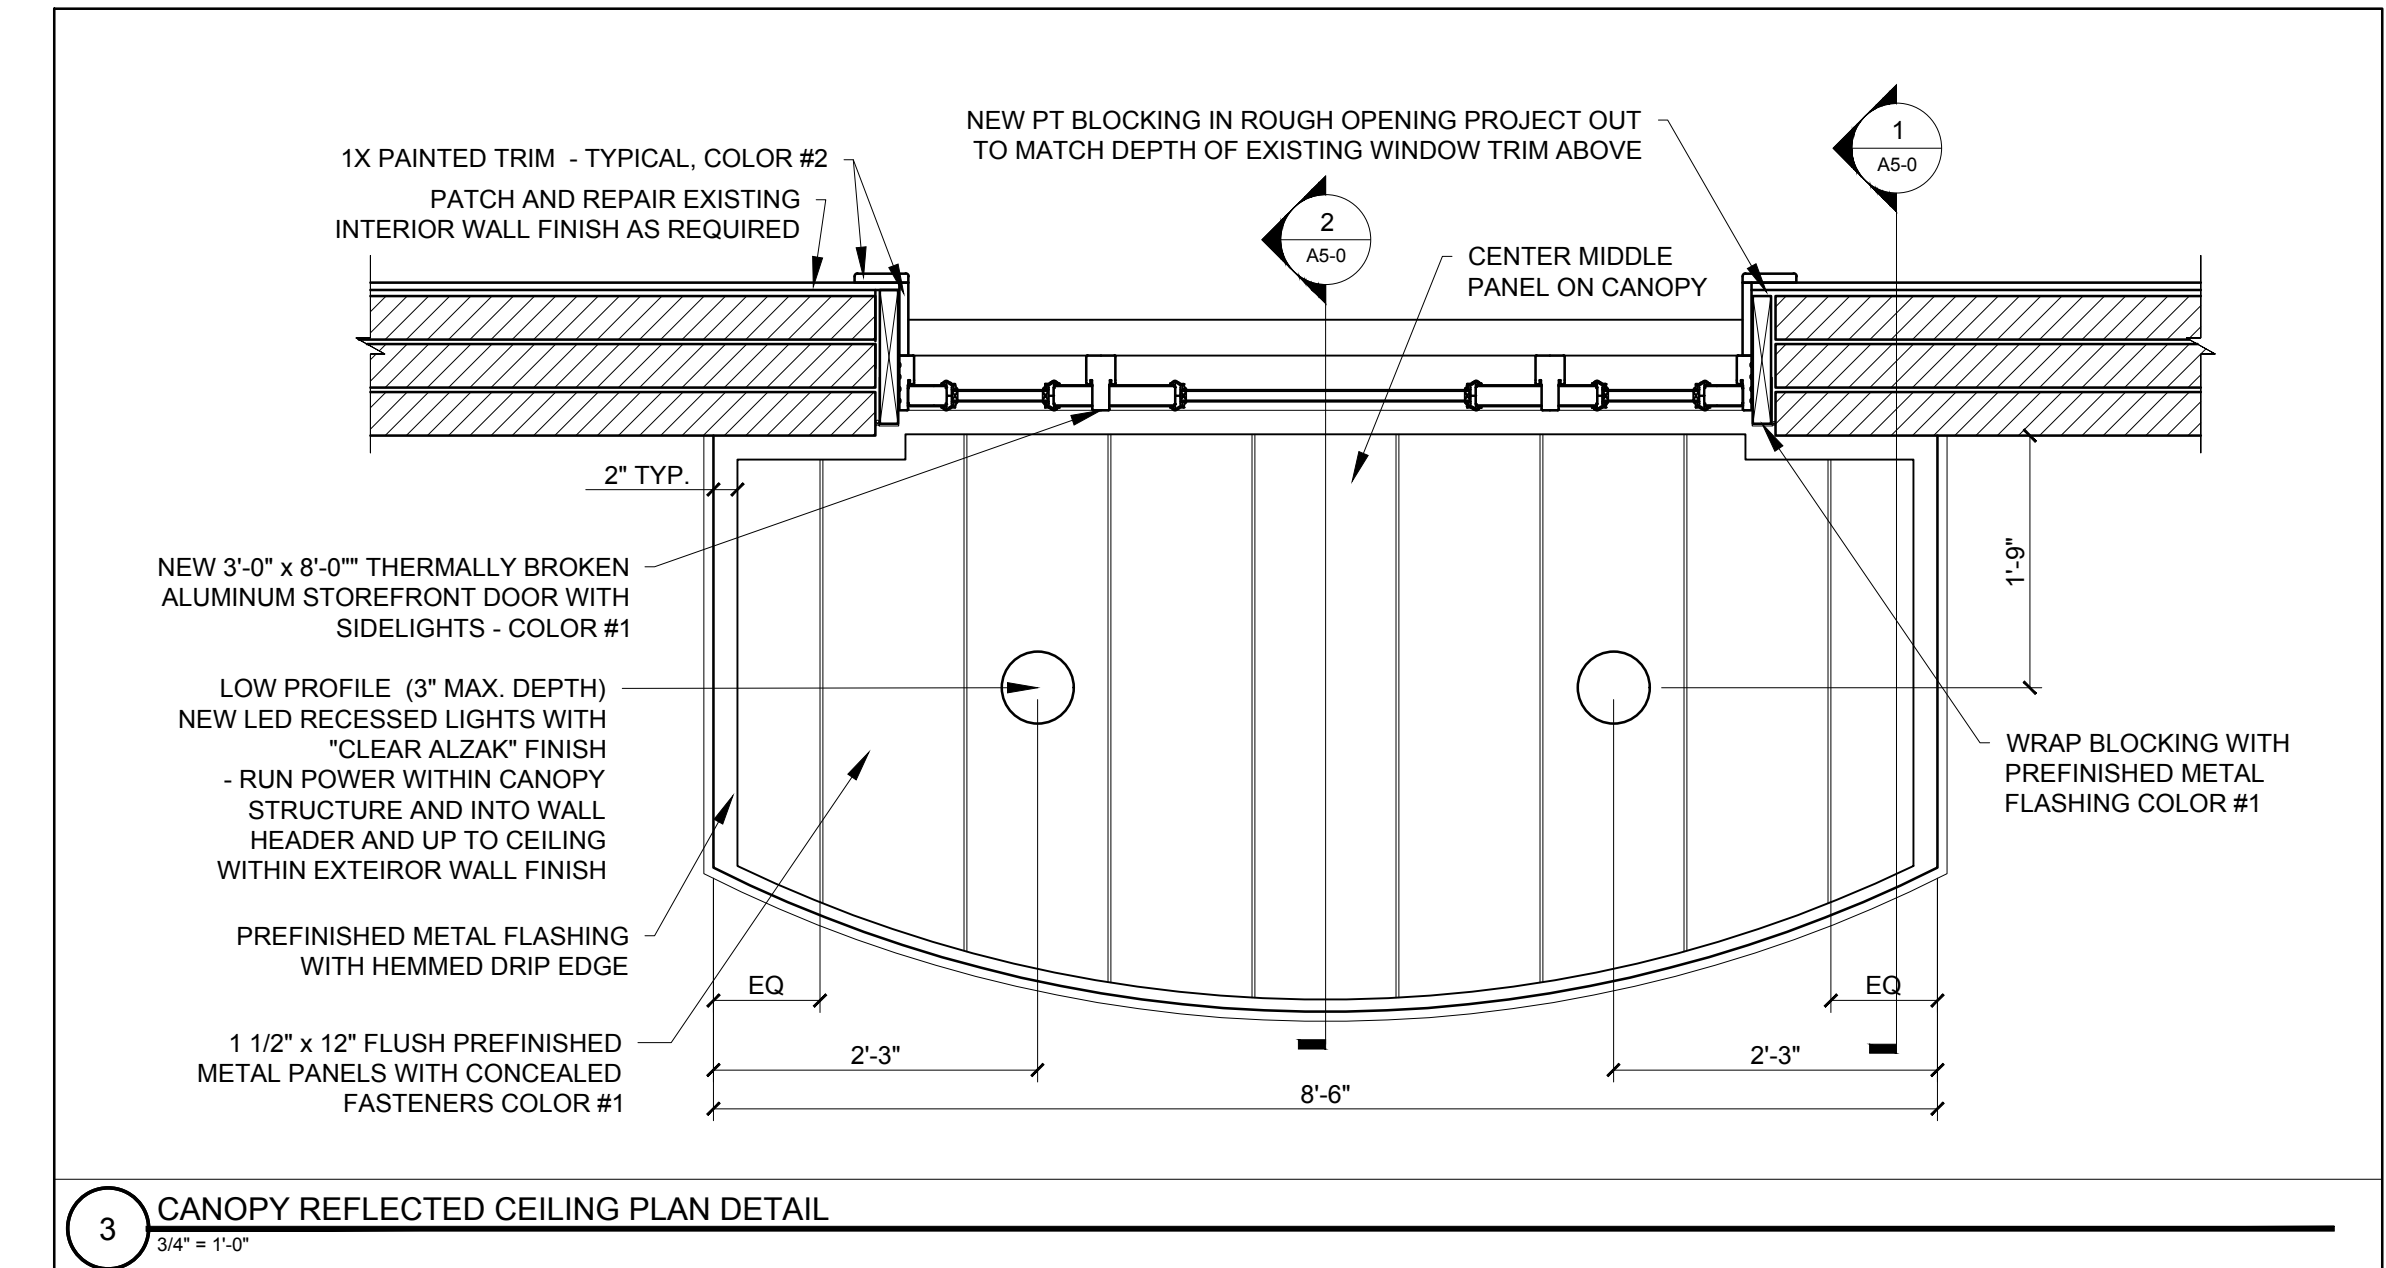

A5-0

5A NEW ENTRY DOOR SILL DETAIL
 1/12" = 1'-0"

5 CANOPY SECTION DETAIL AT SOLID WALL LOCATION
 1/12" = 1'-0"

2 CANOPY SECTION DETAIL AT WINDOW / DOOR LOCATION
 1/12" = 1'-0"

4 PENETRATION POCKET DETAIL AT CANOPY SUPPORT
 1/12" = 1'-0"

3 CANOPY REFLECTED CEILING PLAN DETAIL
 3/4" = 1'-0"

1 CANOPY PLAN DETAIL
 3/4" = 1'-0"