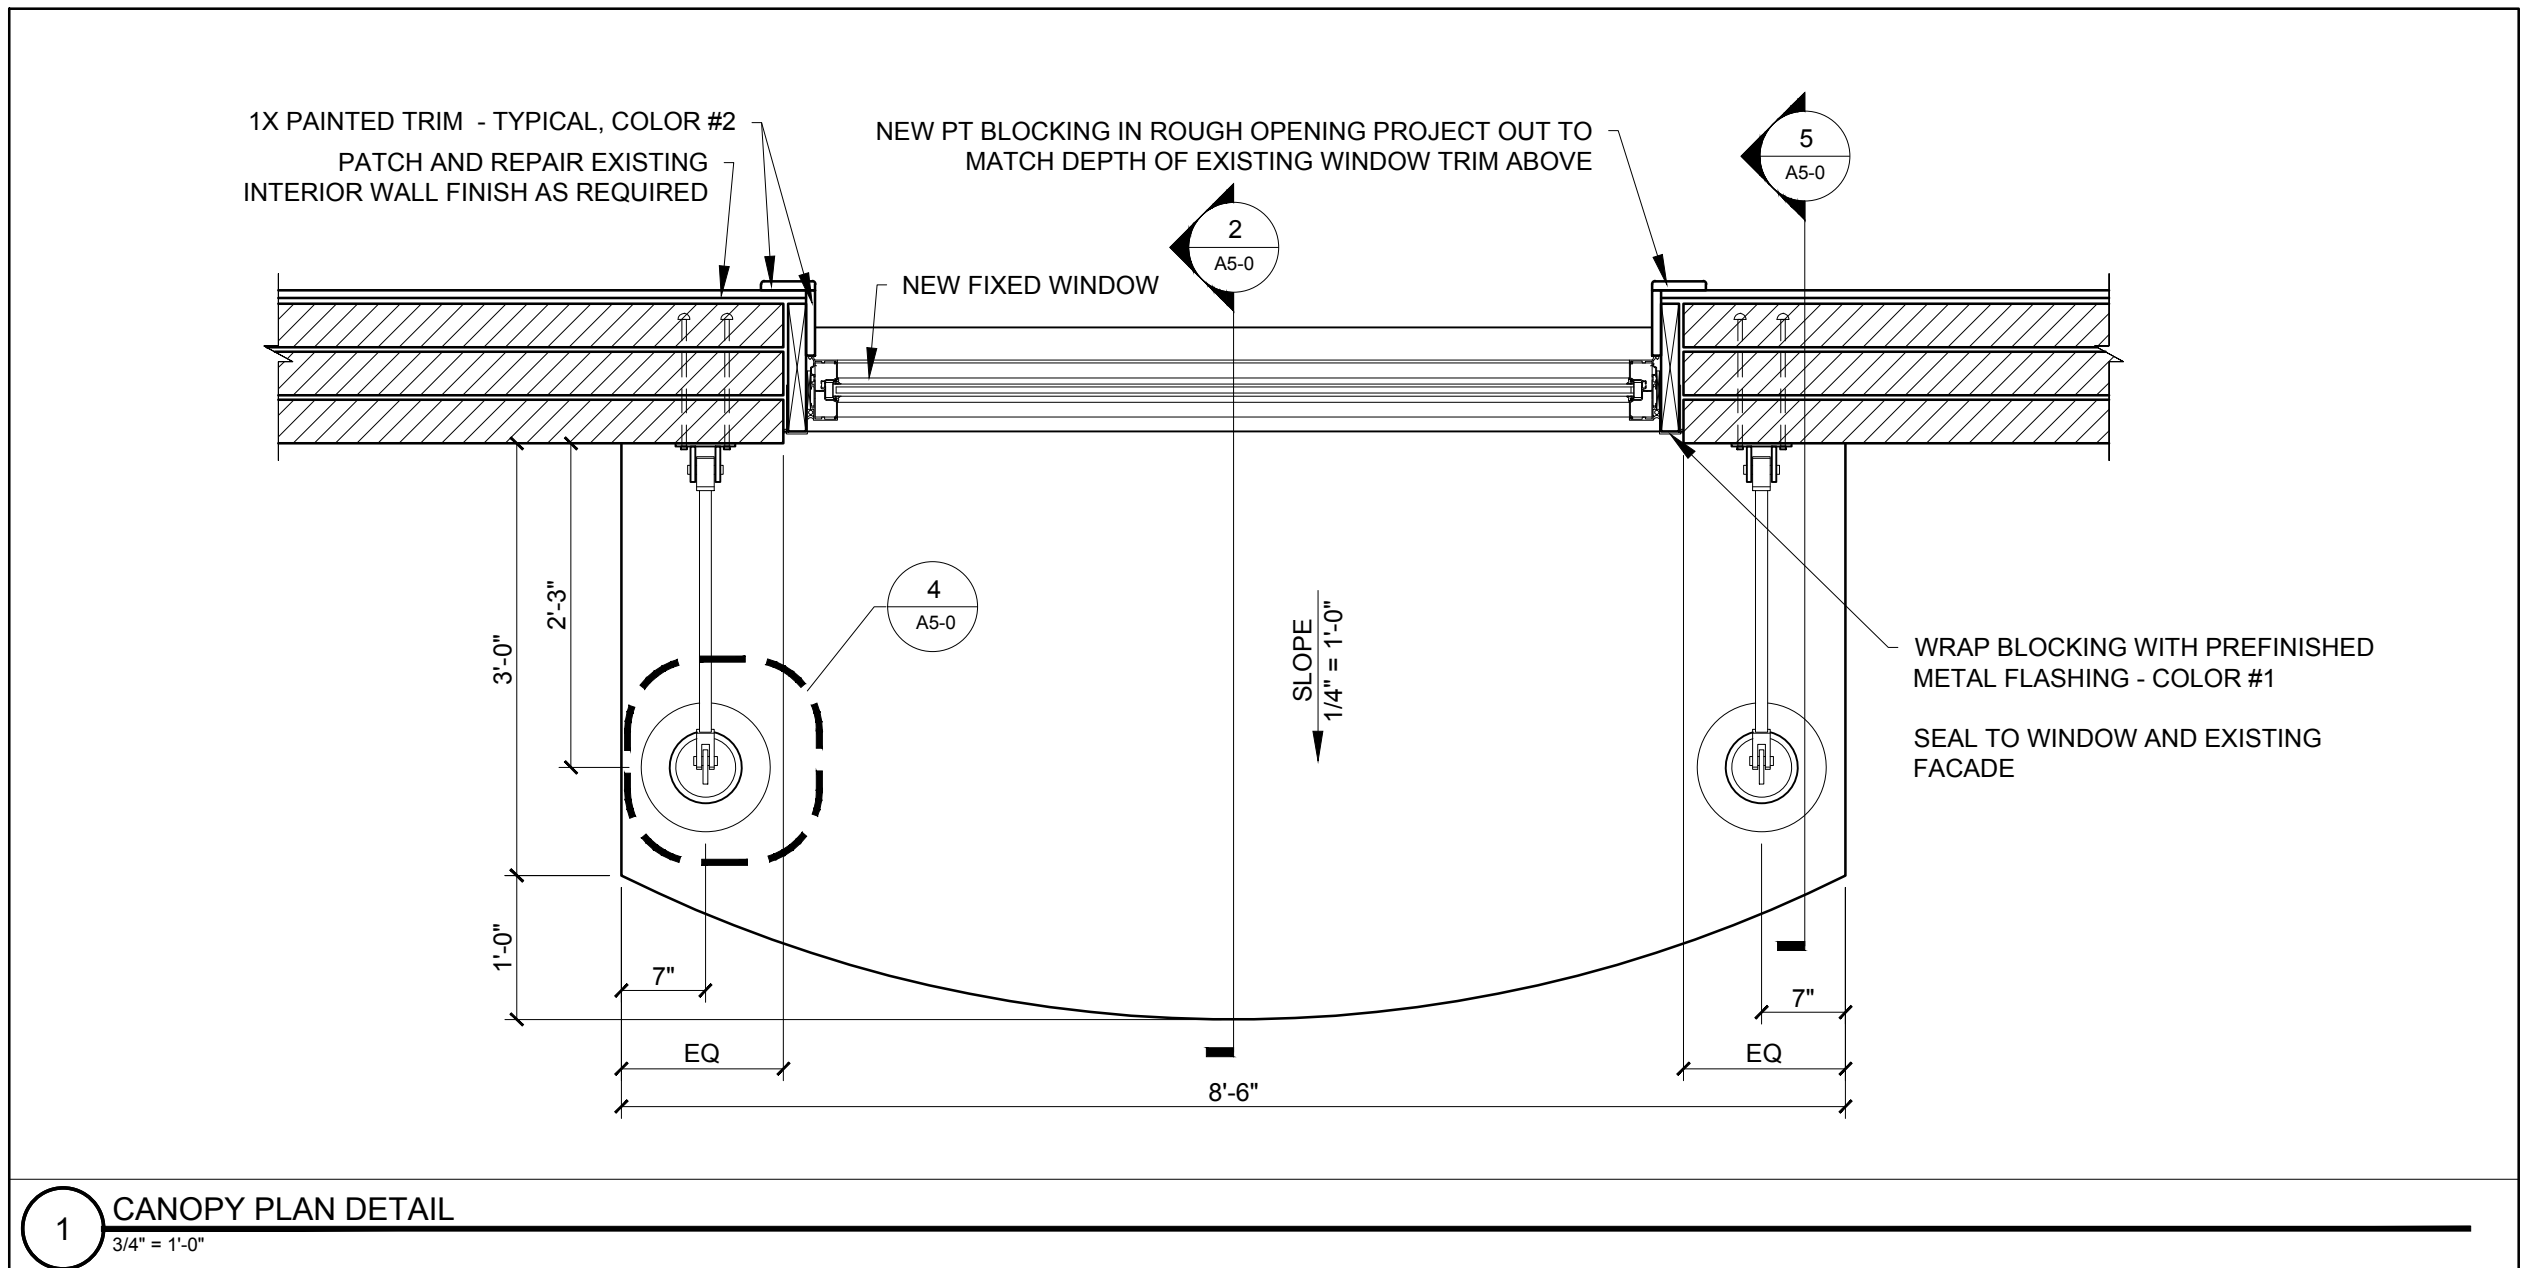

CONSULTANTS:

REVISIONS:

DATE: SEPTEMBER 29, 2016

PROJECT No. 1621

DRAWN BY: RJS, RRT

CHECKED BY: RJS

SCALE: AS NOTED

SHEET TITLE:
NEW CANOPY DETAILS

A5-0

5A NEW ENTRY DOOR SILL DETAIL
 1/12" = 1'-0"

5 CANOPY SECTION DETAIL AT SOLID WALL LOCATION
 1/12" = 1'-0"

2 CANOPY SECTION DETAIL AT WINDOW / DOOR LOCATION
 1/12" = 1'-0"

4 PENETRATION POCKET DETAIL AT CANOPY SUPPORT
 1/12" = 1'-0"

3 CANOPY REFLECTED CEILING PLAN DETAIL
 3/4" = 1'-0"

1 CANOPY PLAN DETAIL
 3/4" = 1'-0"