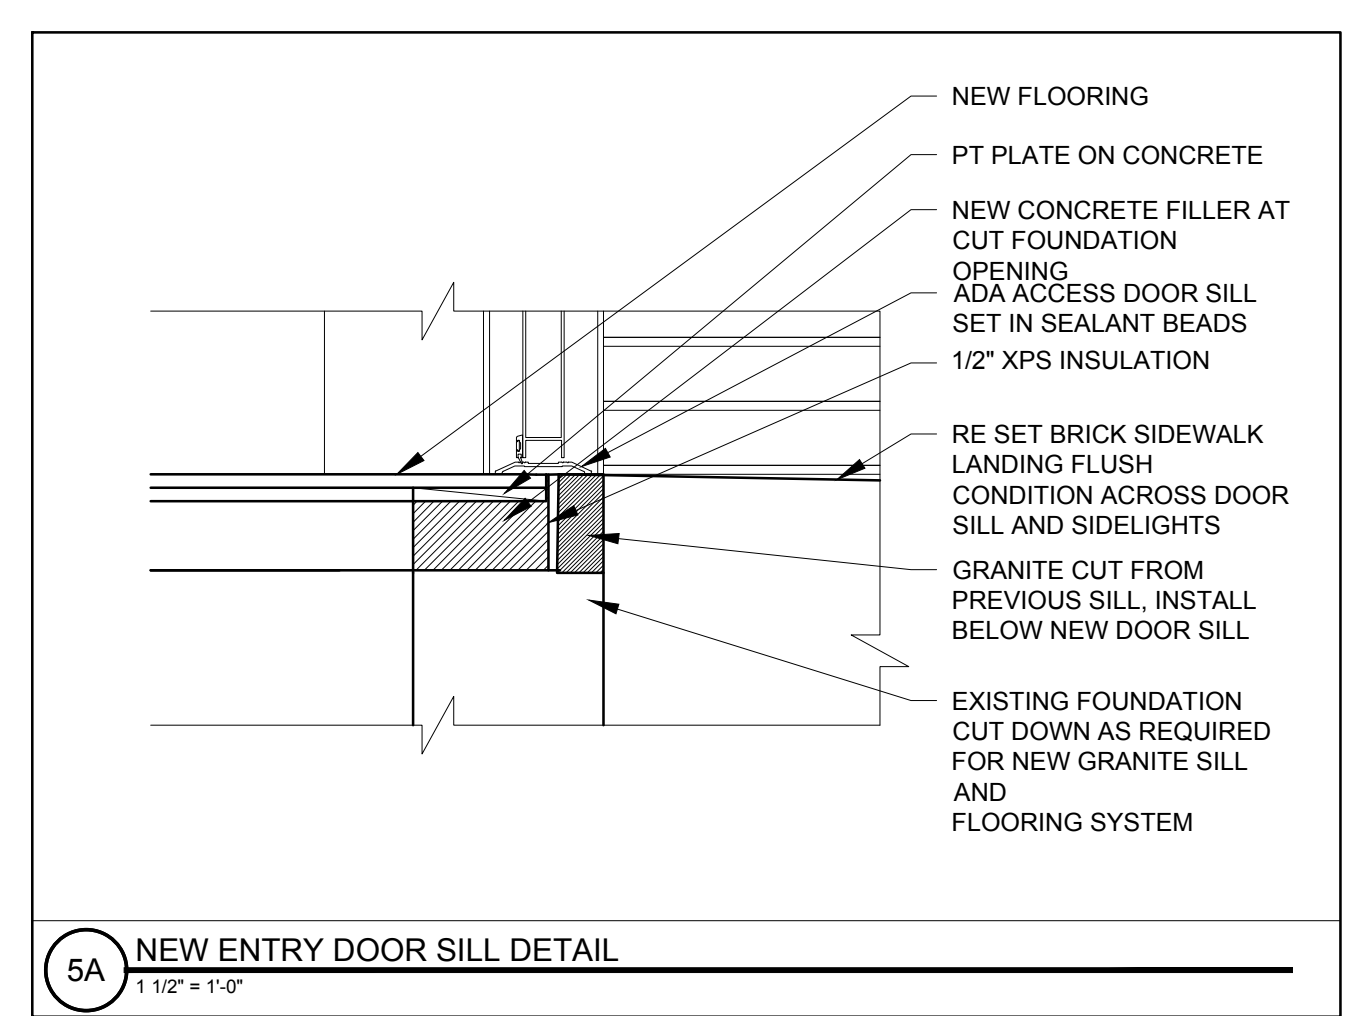

A5-0

5A NEW ENTRY DOOR SILL DETAIL
 1/12" = 1'-0"

5 CANOPY SECTION DETAIL AT SOLID WALL LOCATION
 1/12" = 1'-0"

2 CANOPY SECTION DETAIL AT WINDOW / DOOR LOCATION
 1/12" = 1'-0"

4 PENETRATION POCKET DETAIL AT CANOPY SUPPORT
 1/12" = 1'-0"

3 CANOPY REFLECTED CEILING PLAN DETAIL
 3/4" = 1'-0"

1 CANOPY PLAN DETAIL
 3/4" = 1'-0"