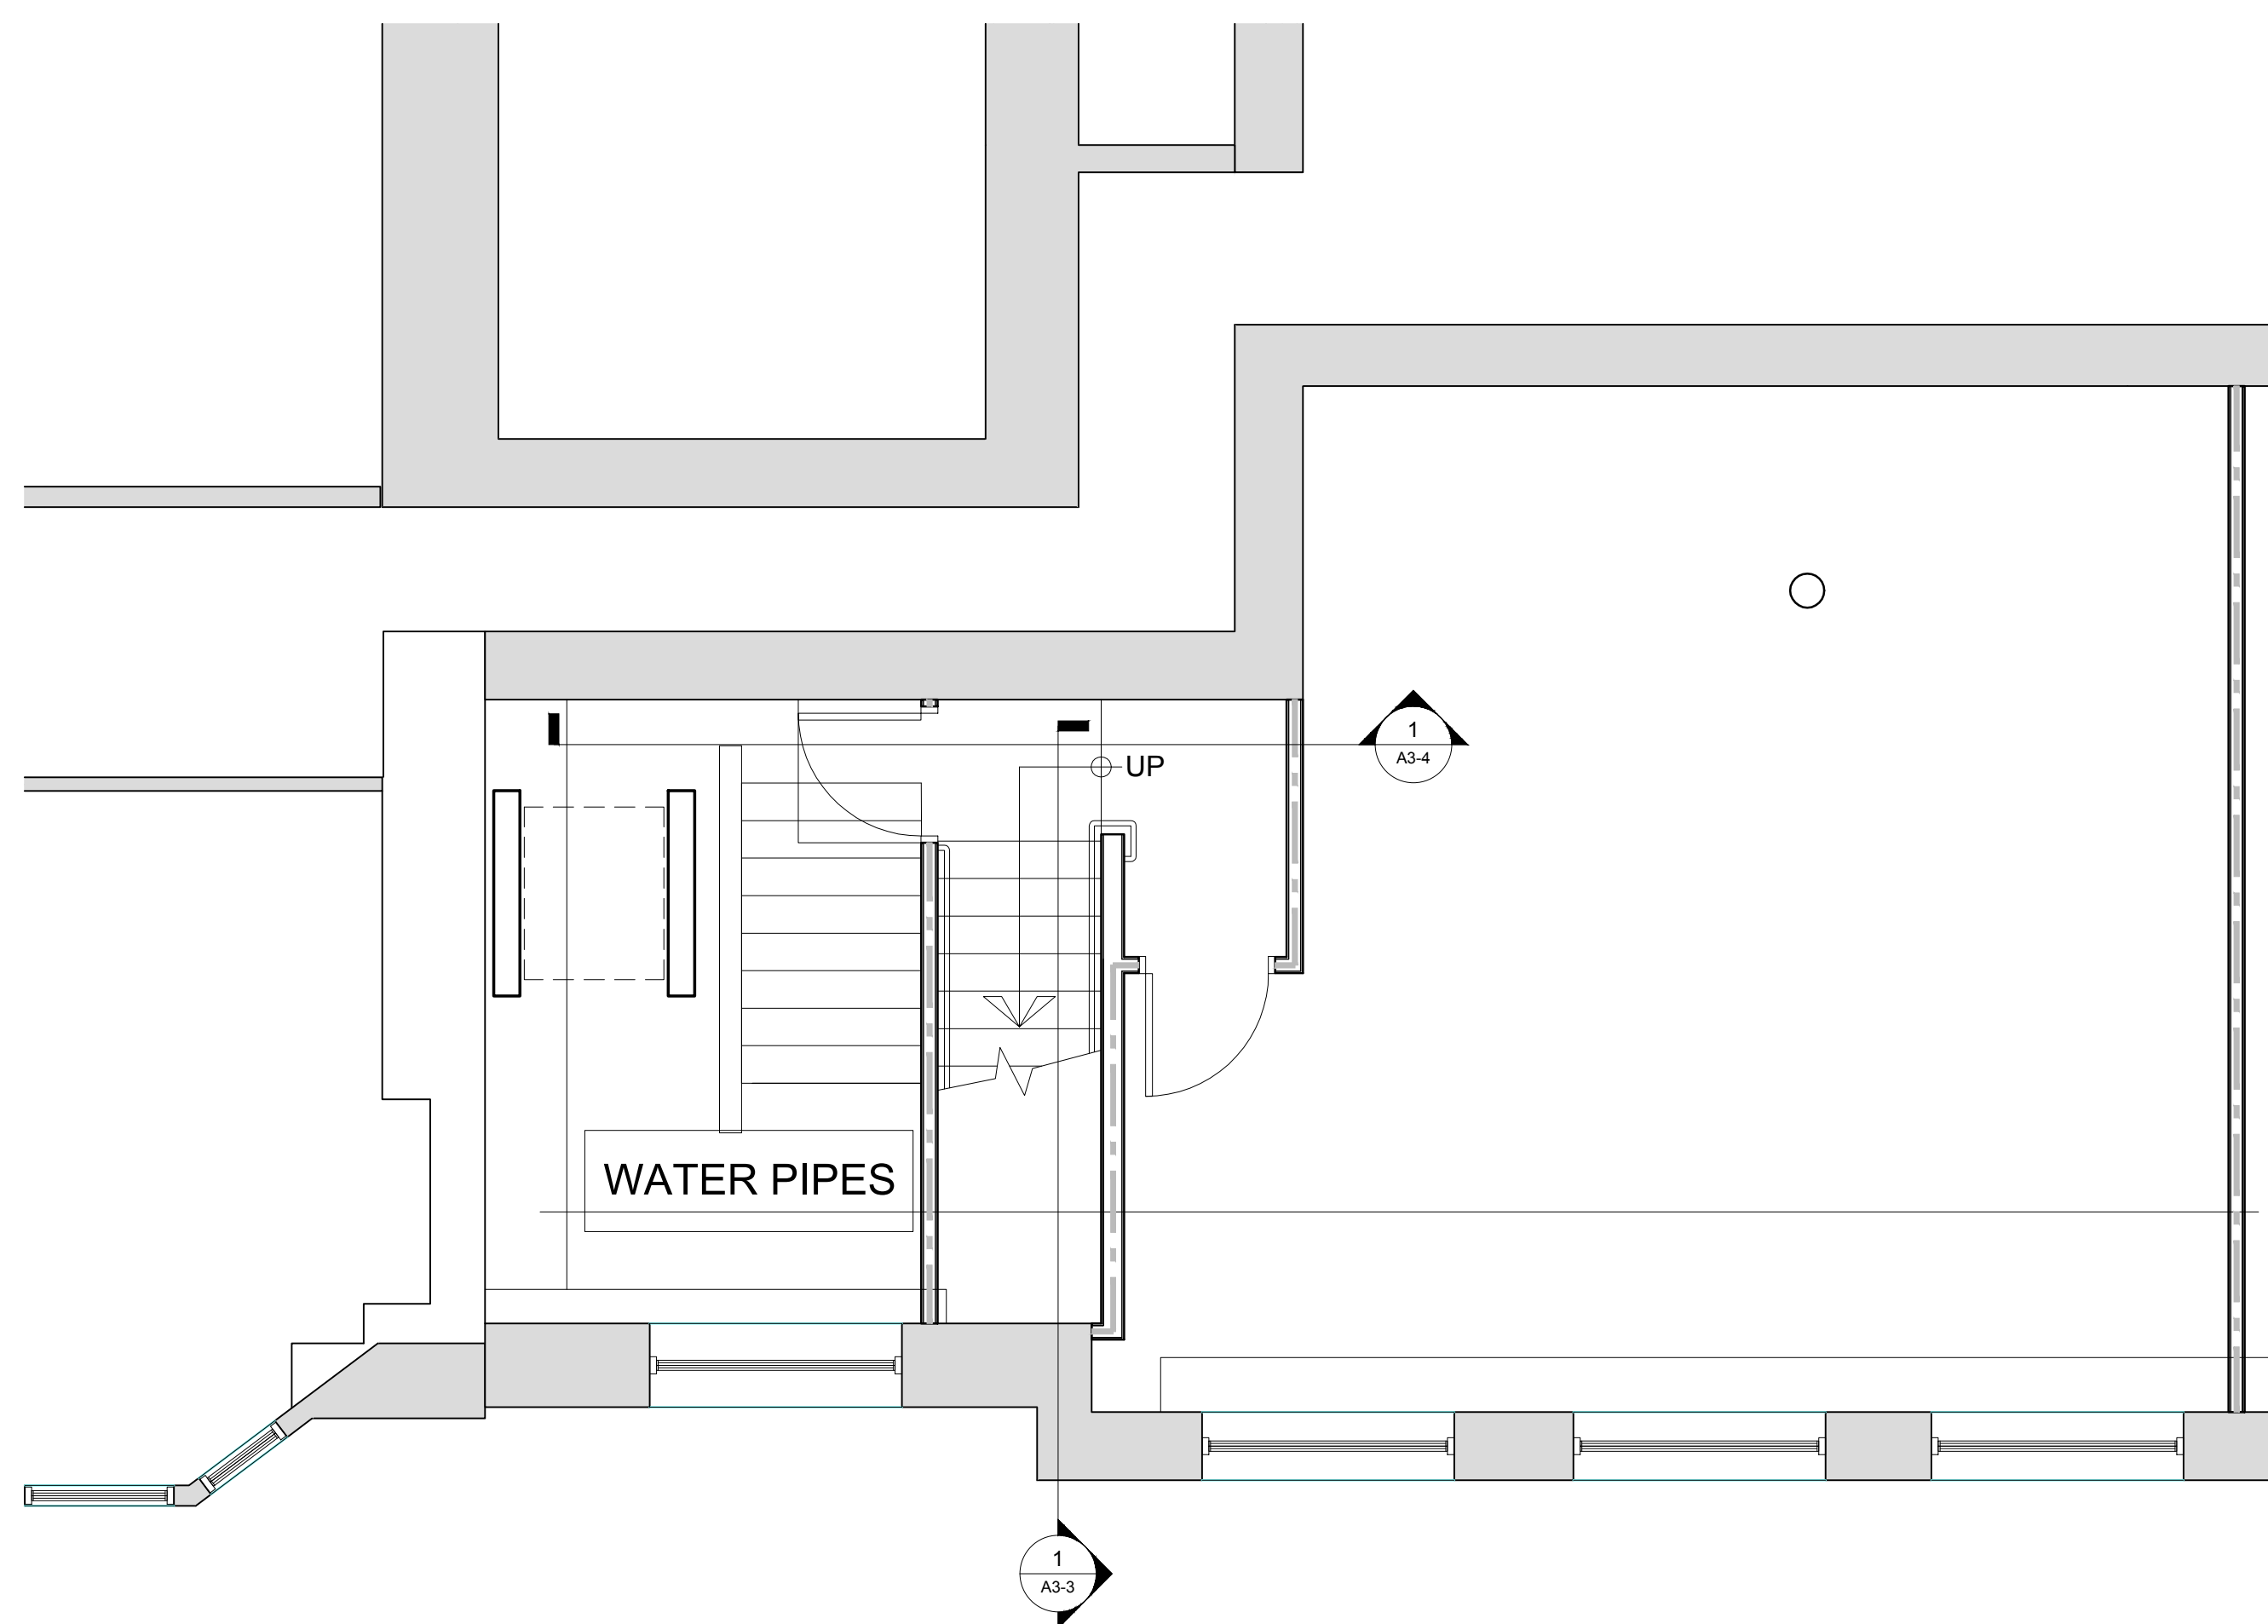

CONSULTANTS:

REVISIONS:

DATE: SEPTEMBER 29, 2016

PROJECT No. 1621

DRAWN BY: RJS, RRT

CHECKED BY: RJS

SCALE: AS NOTED

SHEET TITLE:  
SECTION CALL  
OUTS

A3-0

2 BASEMENT - SECTION CALL OUT PLAN  
1/4" = 1'-0"

1 FIRST FLOOR - SECTION CALL OUT PLAN  
1/4" = 1'-0"