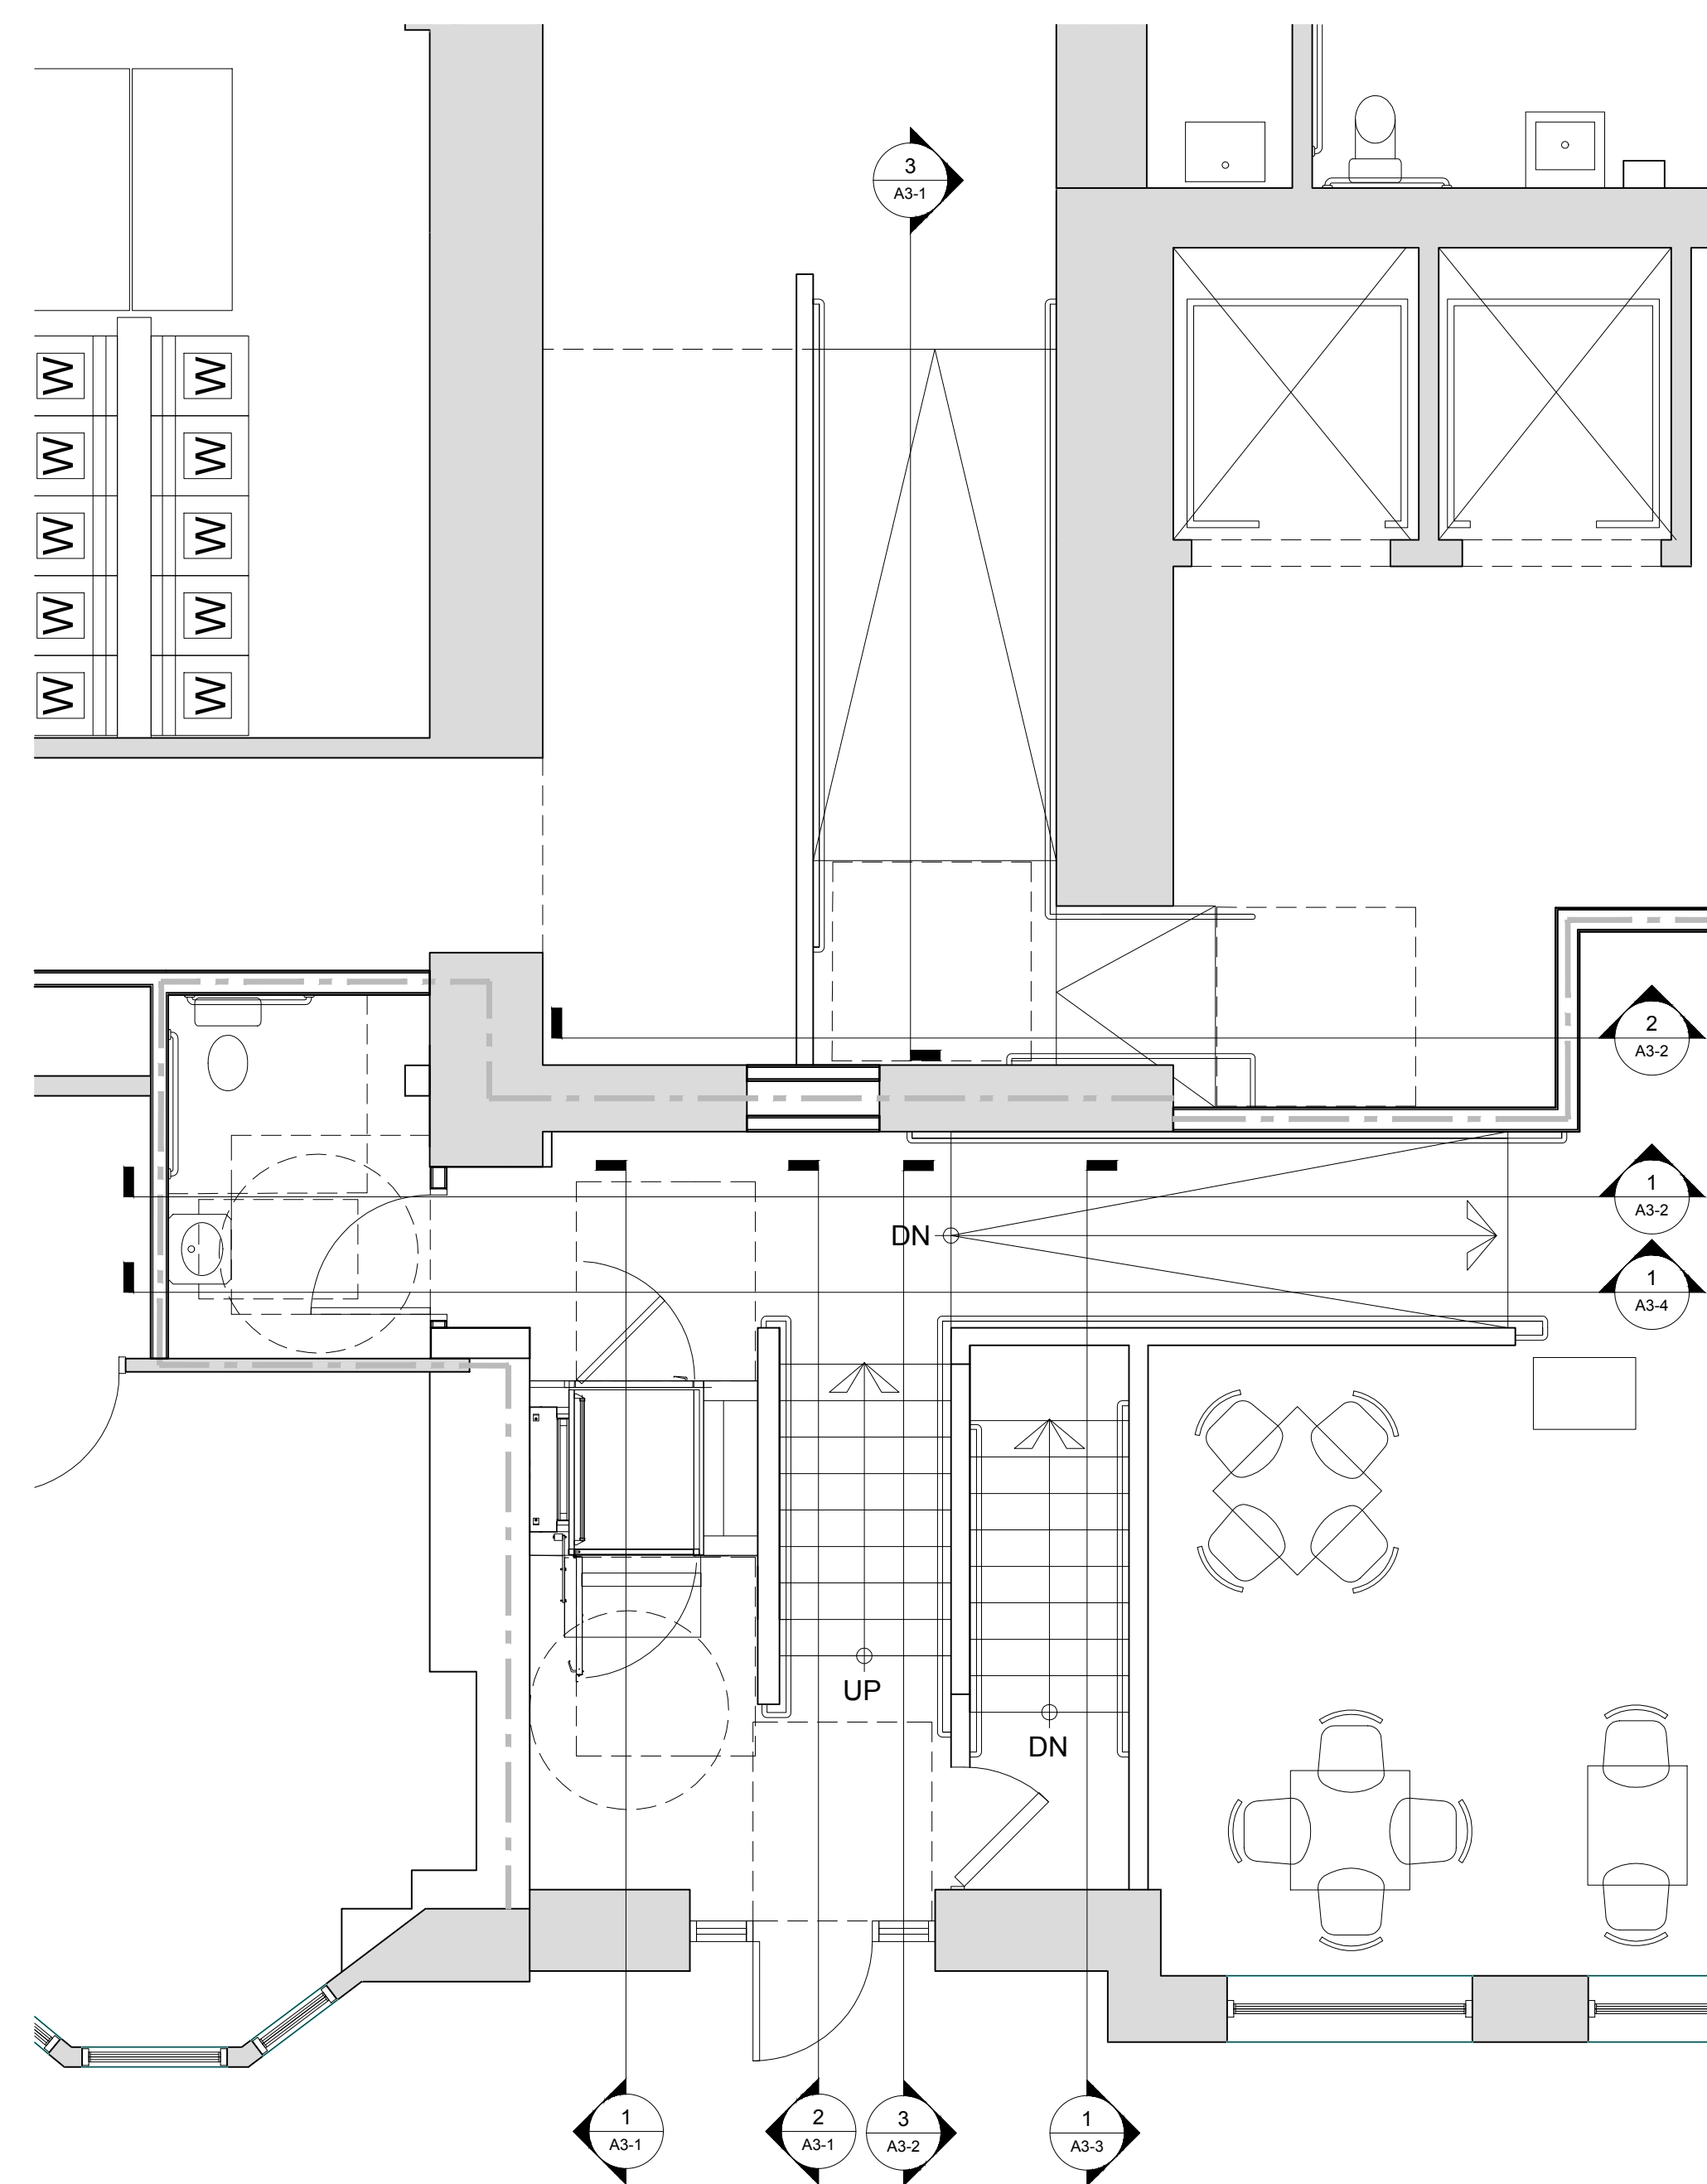

CONSULTANTS:

REVISIONS:

DATE: SEPTEMBER 29, 2016

PROJECT No. 1621

DRAWN BY: RJS, RRT

CHECKED BY: RJS

SCALE: AS NOTED

SHEET TITLE:  
SECTION CALL  
OUTS

A3-0

2 BASEMENT - SECTION CALL OUT PLAN  
1/4" = 1'-0"

1 FIRST FLOOR - SECTION CALL OUT PLAN  
1/4" = 1'-0"