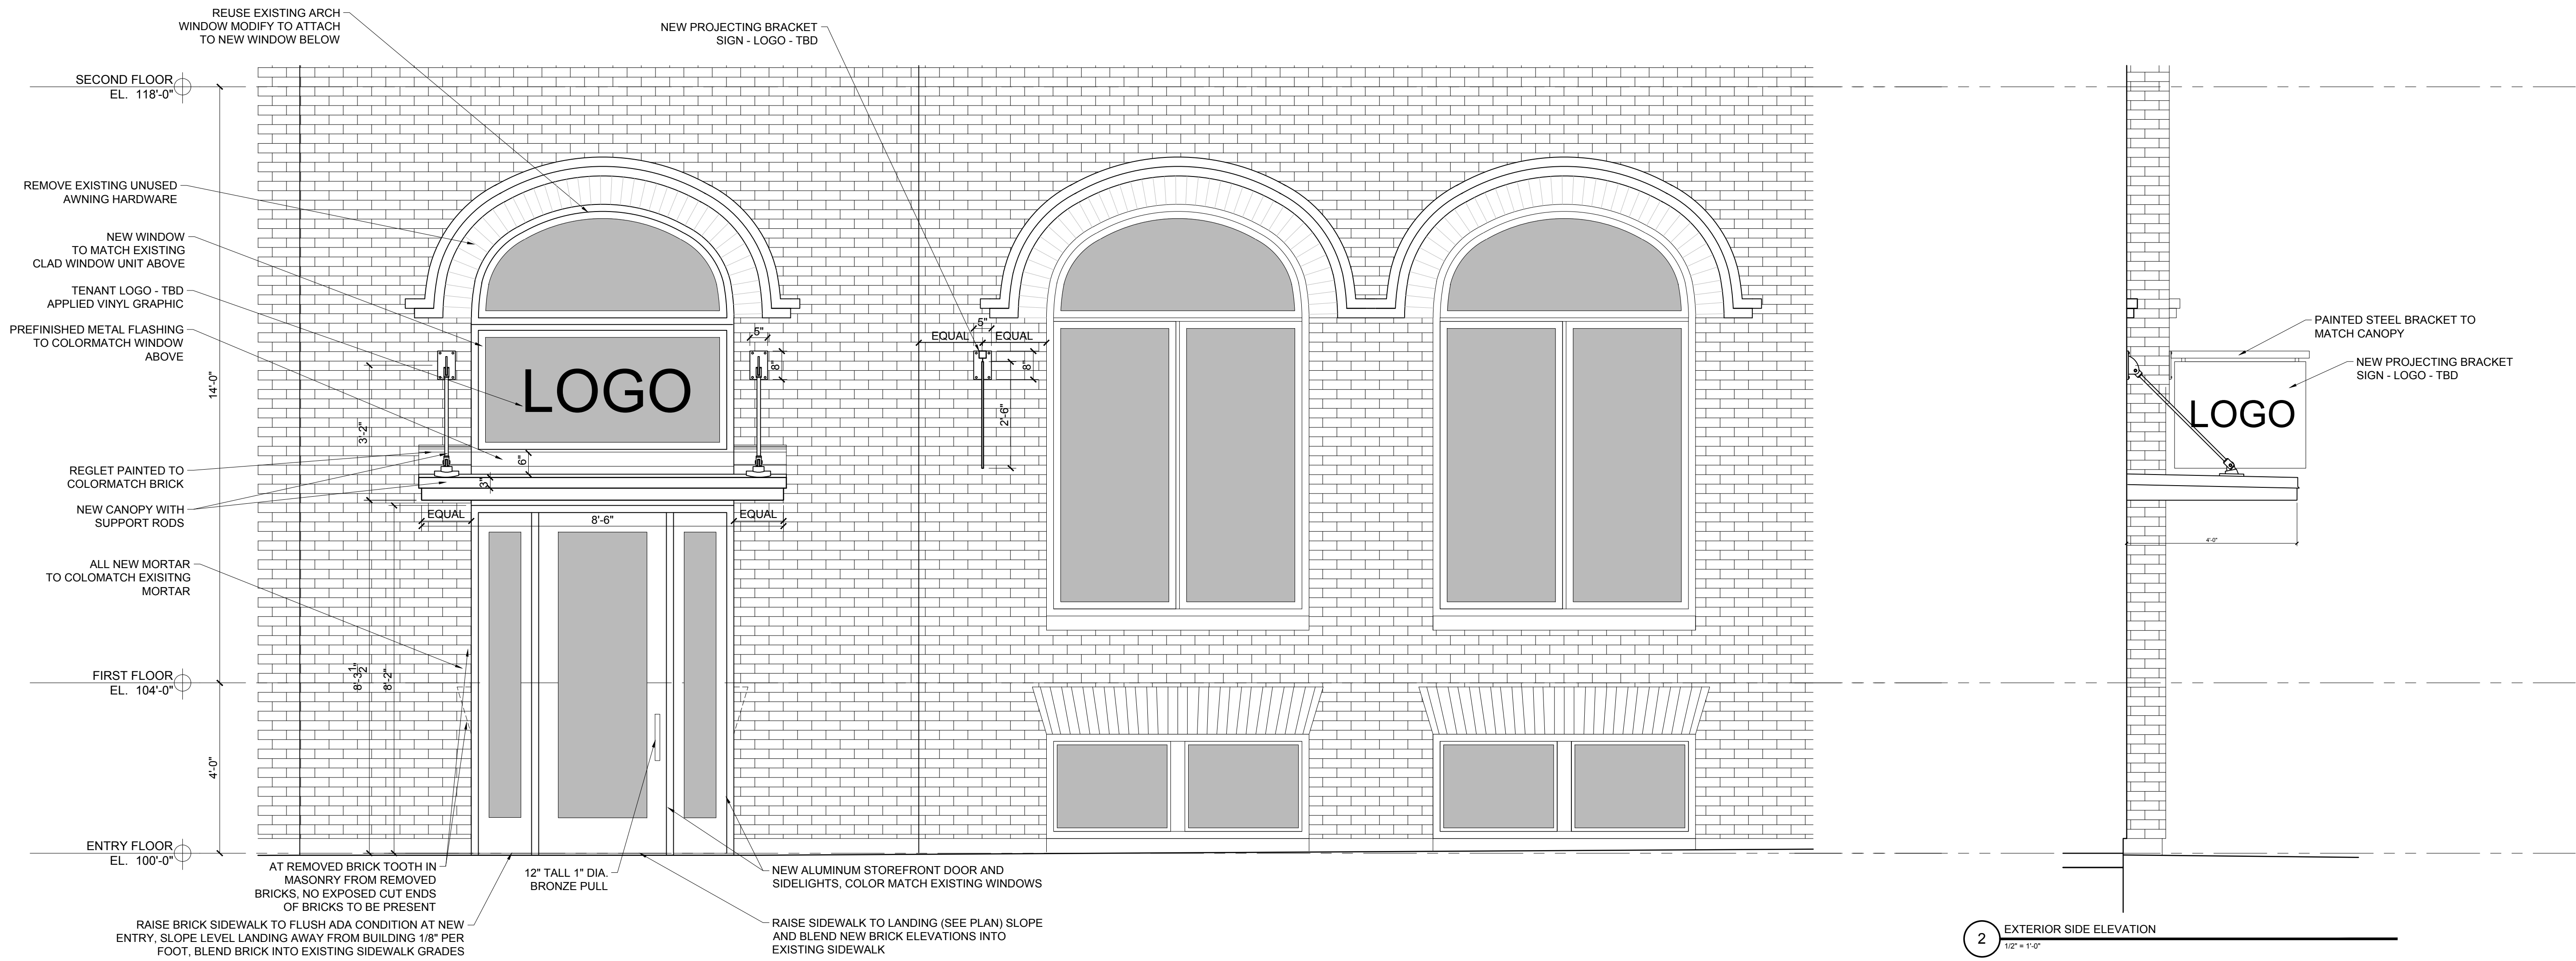

© 2016 RYAN SENATORE ARCHITECTURE

LAYFAYETTE BUILDING RENOVATION
PARK STREET
PORTLAND, MAINE

CONSULTANTS:

REVISIONS:

DATE: SEPTEMBER 29, 2016

PROJECT No. 1621

DRAWN BY: RJS, RRT

CHECKED BY: RJS

SCALE: AS NOTED

SHEET TITLE:
EXTERIOR ELEVATIONS

A2-0

1 EXTERIOR ELEVATION
1/2" = 1'-0"

2 EXTERIOR SIDE ELEVATION
1/2" = 1'-0"