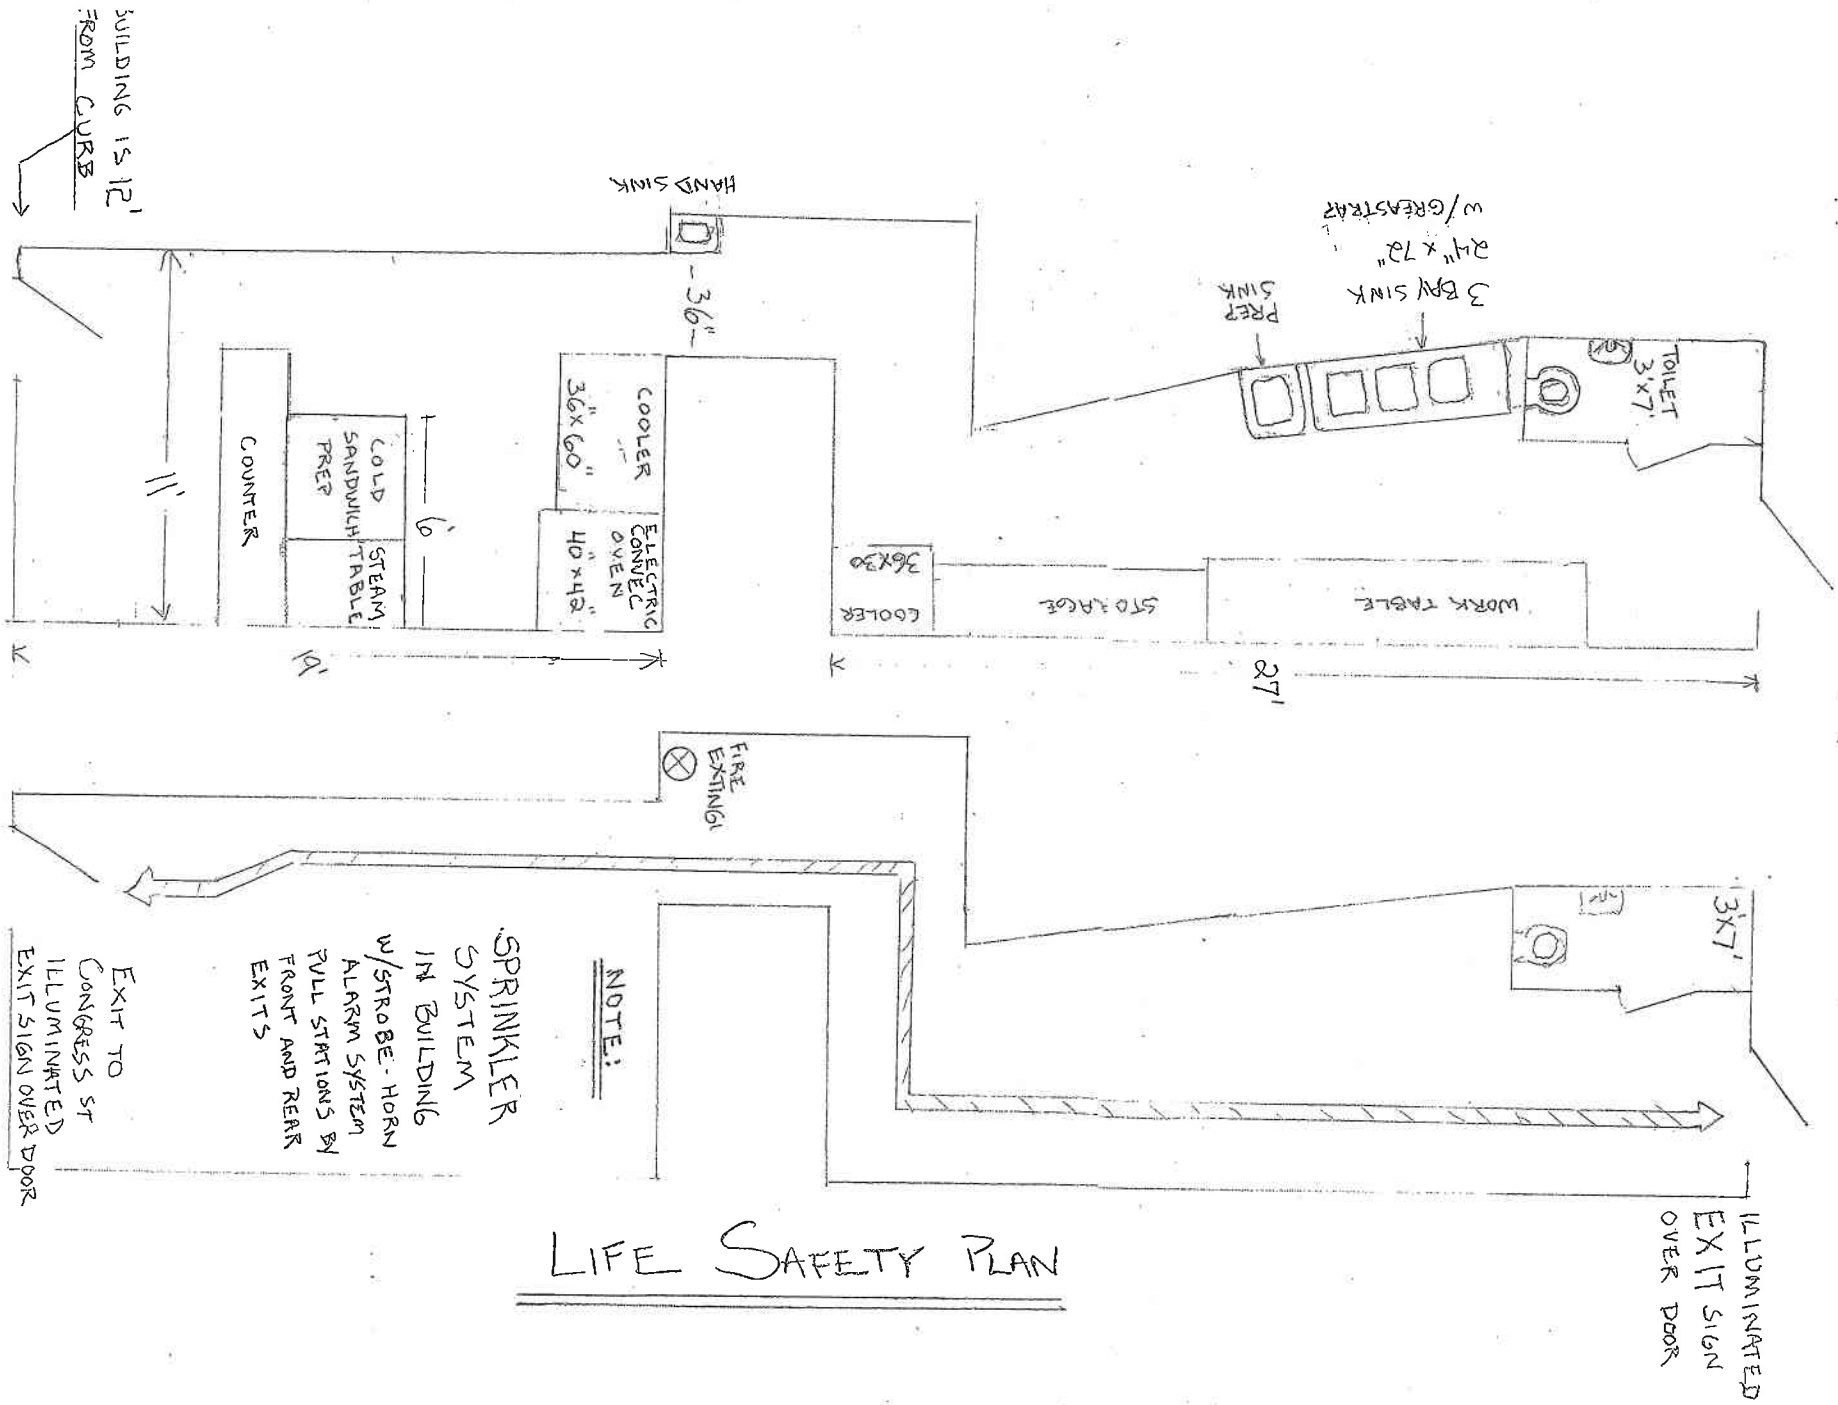

420 SQ. FT.

10'

PUSH BAR Door  
OPENS OUT INTO  
PARKING LOT

ILLUMINATED  
EXIT SIGN  
OVER DOOR

# LIFE SAFETY PLAN

BUILDING IS 12'  
FROM CURB