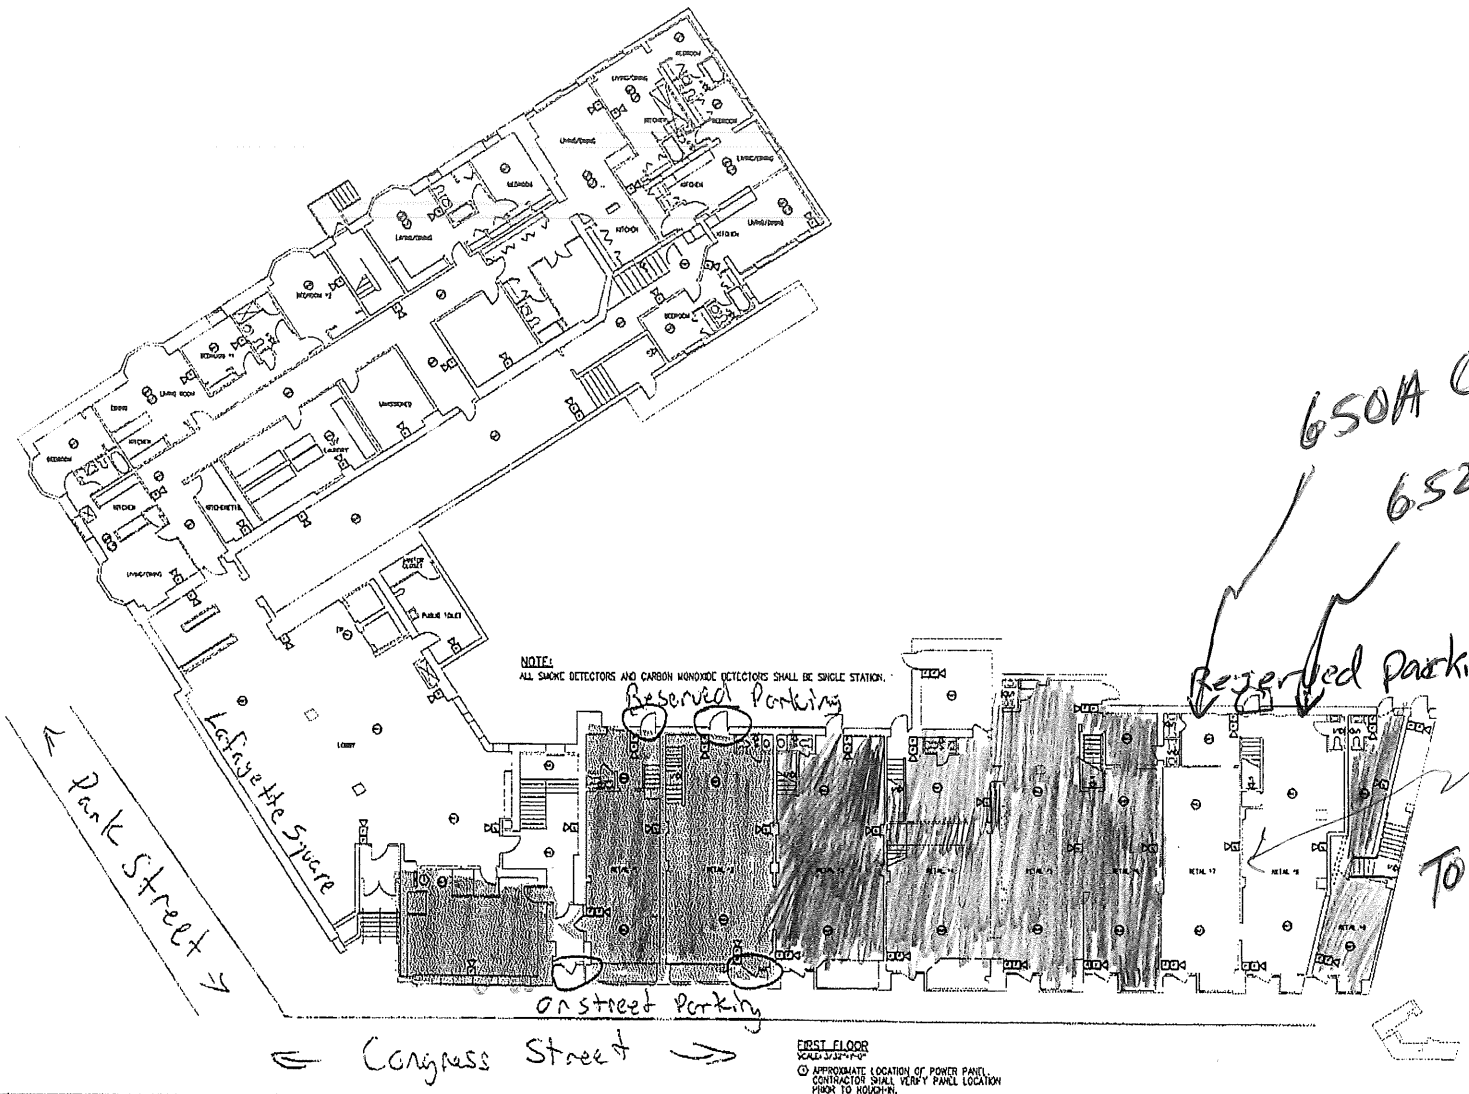

LAFAYETTE APARTMENTS  
CONGRESS ST. PORTLAND ME

TITLE: FIRST FLOOR  
DATE: 7/15/2013  
ISSUED FOR: FOR CONSTRUCTION  
DRAWING NO: E-2

Plot Plan - Life Safety