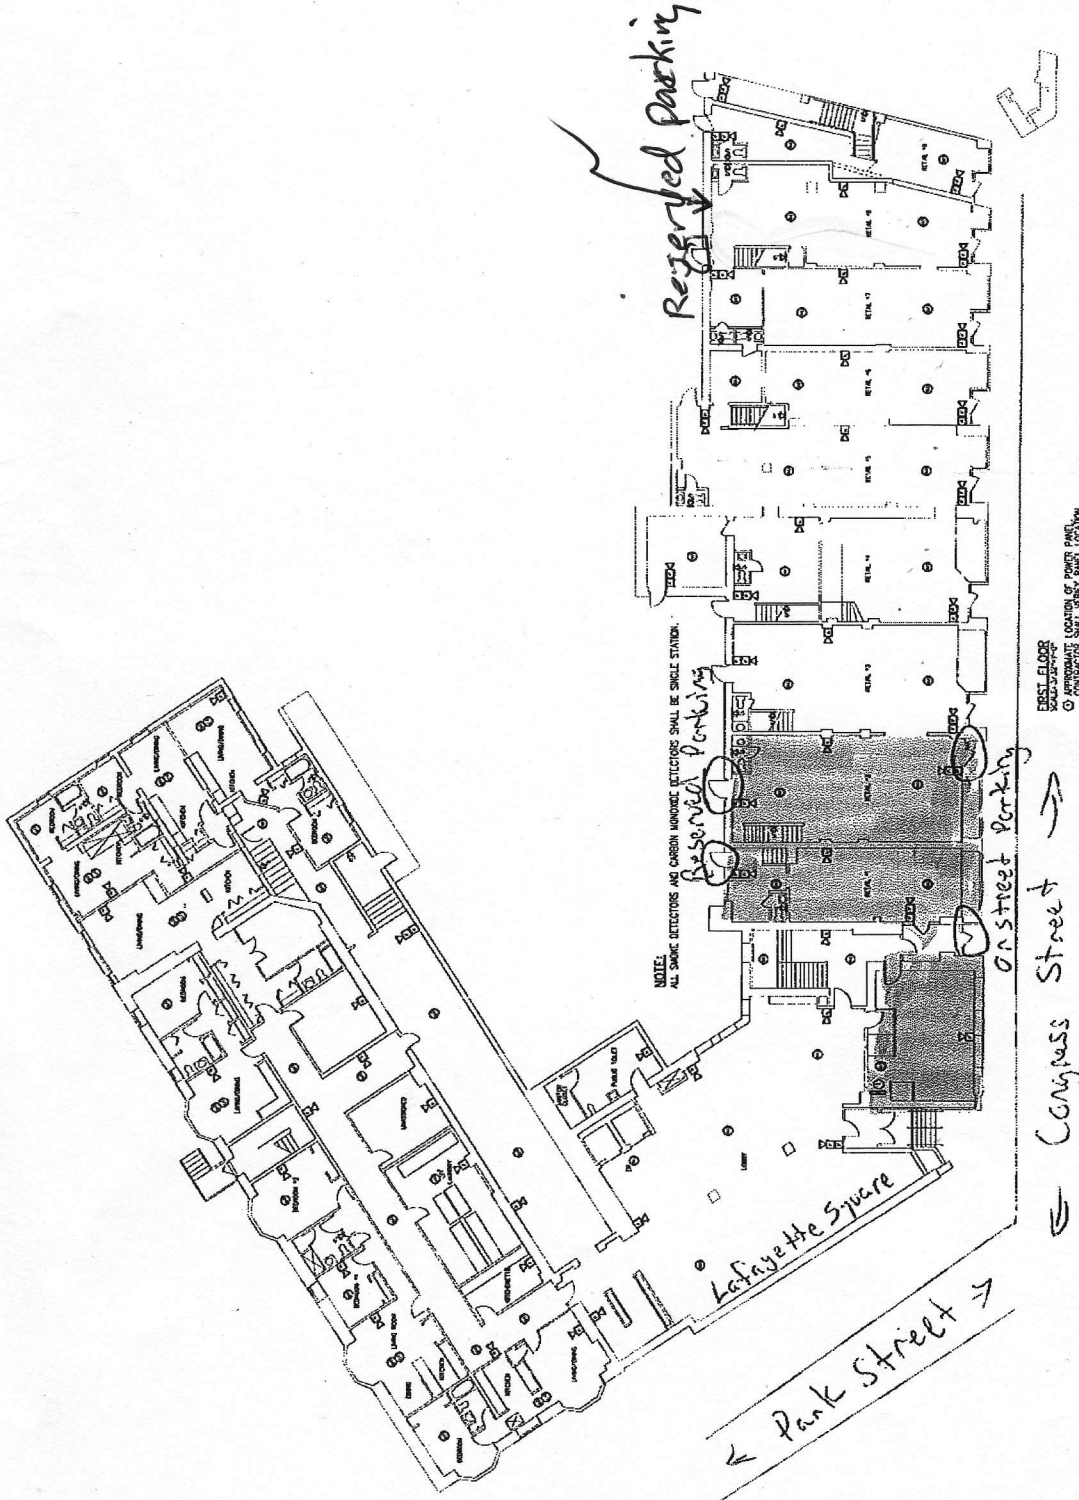

CONGRESS ST. PORTLAND ME

LAFAYETTE APARTMENTS

TITLE: FIRST FLOOR

DATE: 7/15/2013

ISSUED FOR: CONSTRUCTION

DRAWING NO: E-2

Plot Plan - Life Safety

← Park Street →

← Congress Street →

On Street Parking

Reserved Parking

Reserved parking