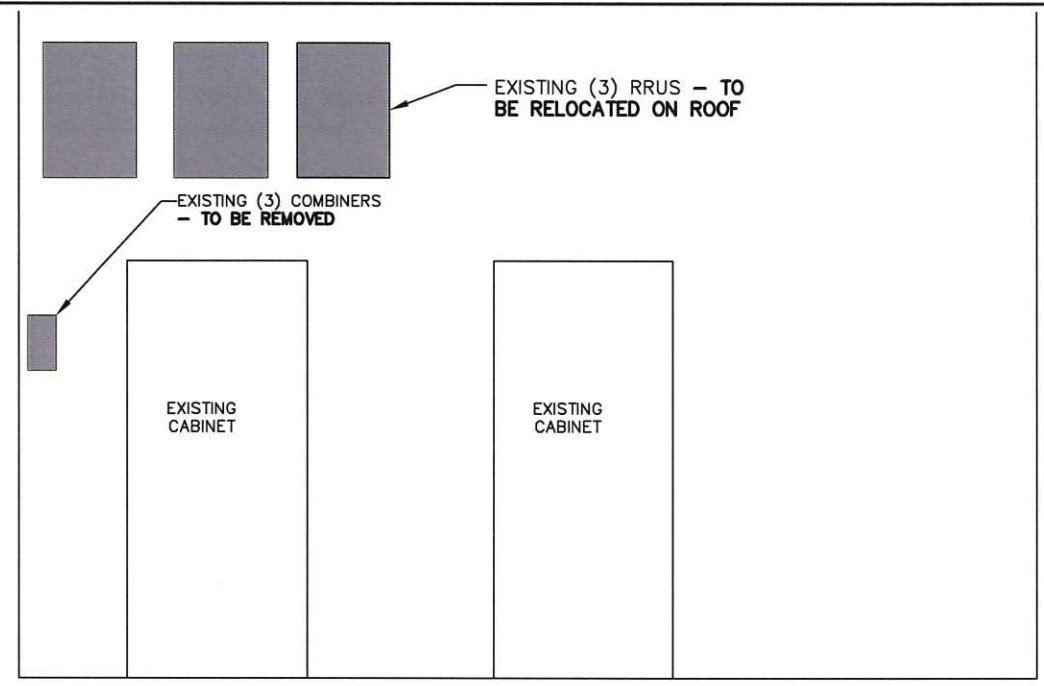

SEAL

REV	DATE	ISSUED FOR
△	9/30/14	ISSUED FOR CONSTRUCTION

PROJECT NO: 3618138235

DRAWN BY: CBM

RELEASED BY: MSD

SHEET TITLE
**EXISTING EQUIPMENT
LAYOUT AND
ELEVATIONS**

SHEET NUMBER C-3	REVISION: 0
----------------------------	-----------------------

A **CABINET ELEVATION FRONT**
SCALE: N.T.S.

B **RRUS, CAC AND COMBINERS ELEVATION**
SCALE: N.T.S.

EQUIPMENT LAYOUT
SCALE: N.T.S.