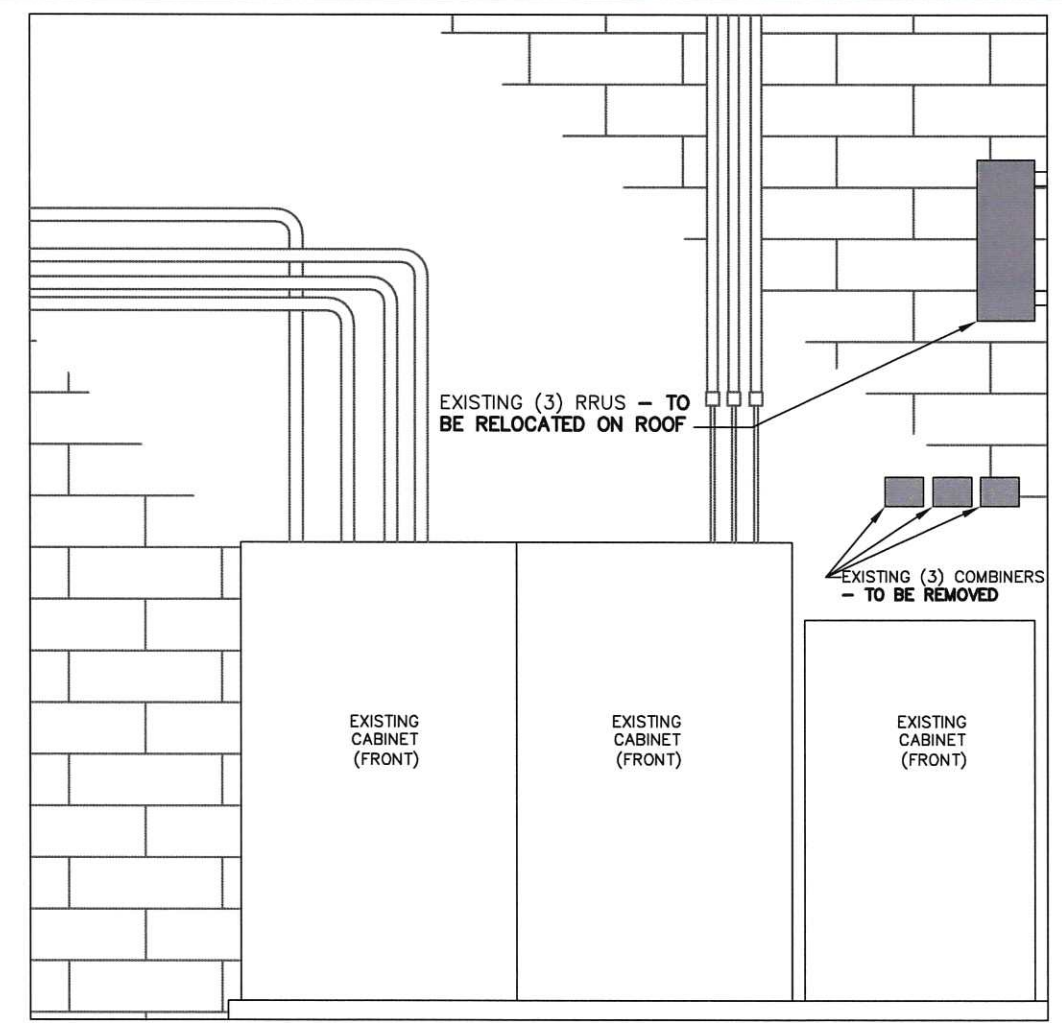

SEAL

REV	DATE	ISSUED FOR
△	9/30/14	ISSUED FOR CONSTRUCTION

PROJECT NO: 3618138235

DRAWN BY: CBM

RELEASED BY: MSD

SHEET TITLE
**EXISTING EQUIPMENT
LAYOUT AND
ELEVATIONS**

SHEET NUMBER C-3	REVISION: 0
----------------------------	-----------------------

A **CABINET ELEVATION FRONT**
SCALE: N.T.S.

B **RRUS, CAC AND COMBINERS ELEVATION**
SCALE: N.T.S.

EQUIPMENT LAYOUT
SCALE: N.T.S.