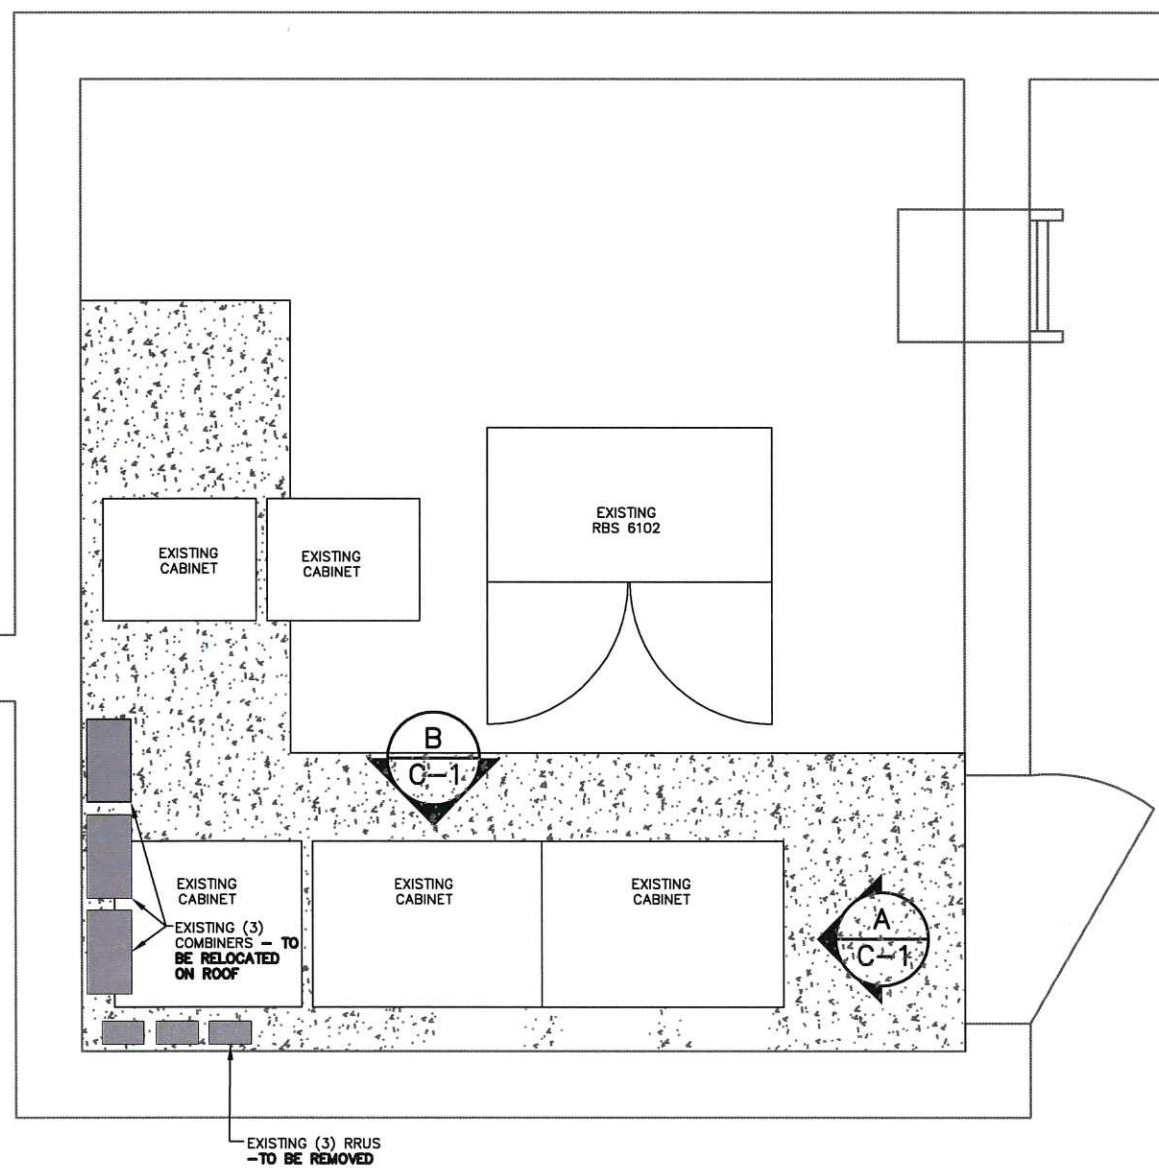

SEAL

REV	DATE	ISSUED FOR
△	9/30/14	ISSUED FOR CONSTRUCTION

PROJECT NO: 3618138235

DRAWN BY: CBM

RELEASED BY: MSD

SHEET TITLE
**EXISTING EQUIPMENT
LAYOUT AND
ELEVATIONS**

SHEET NUMBER C-3	REVISION: 0
----------------------------	-----------------------

A **CABINET ELEVATION FRONT**
SCALE: N.T.S.

B **RRUS, CAC AND COMBINERS ELEVATION**
SCALE: N.T.S.

EQUIPMENT LAYOUT
SCALE: N.T.S.