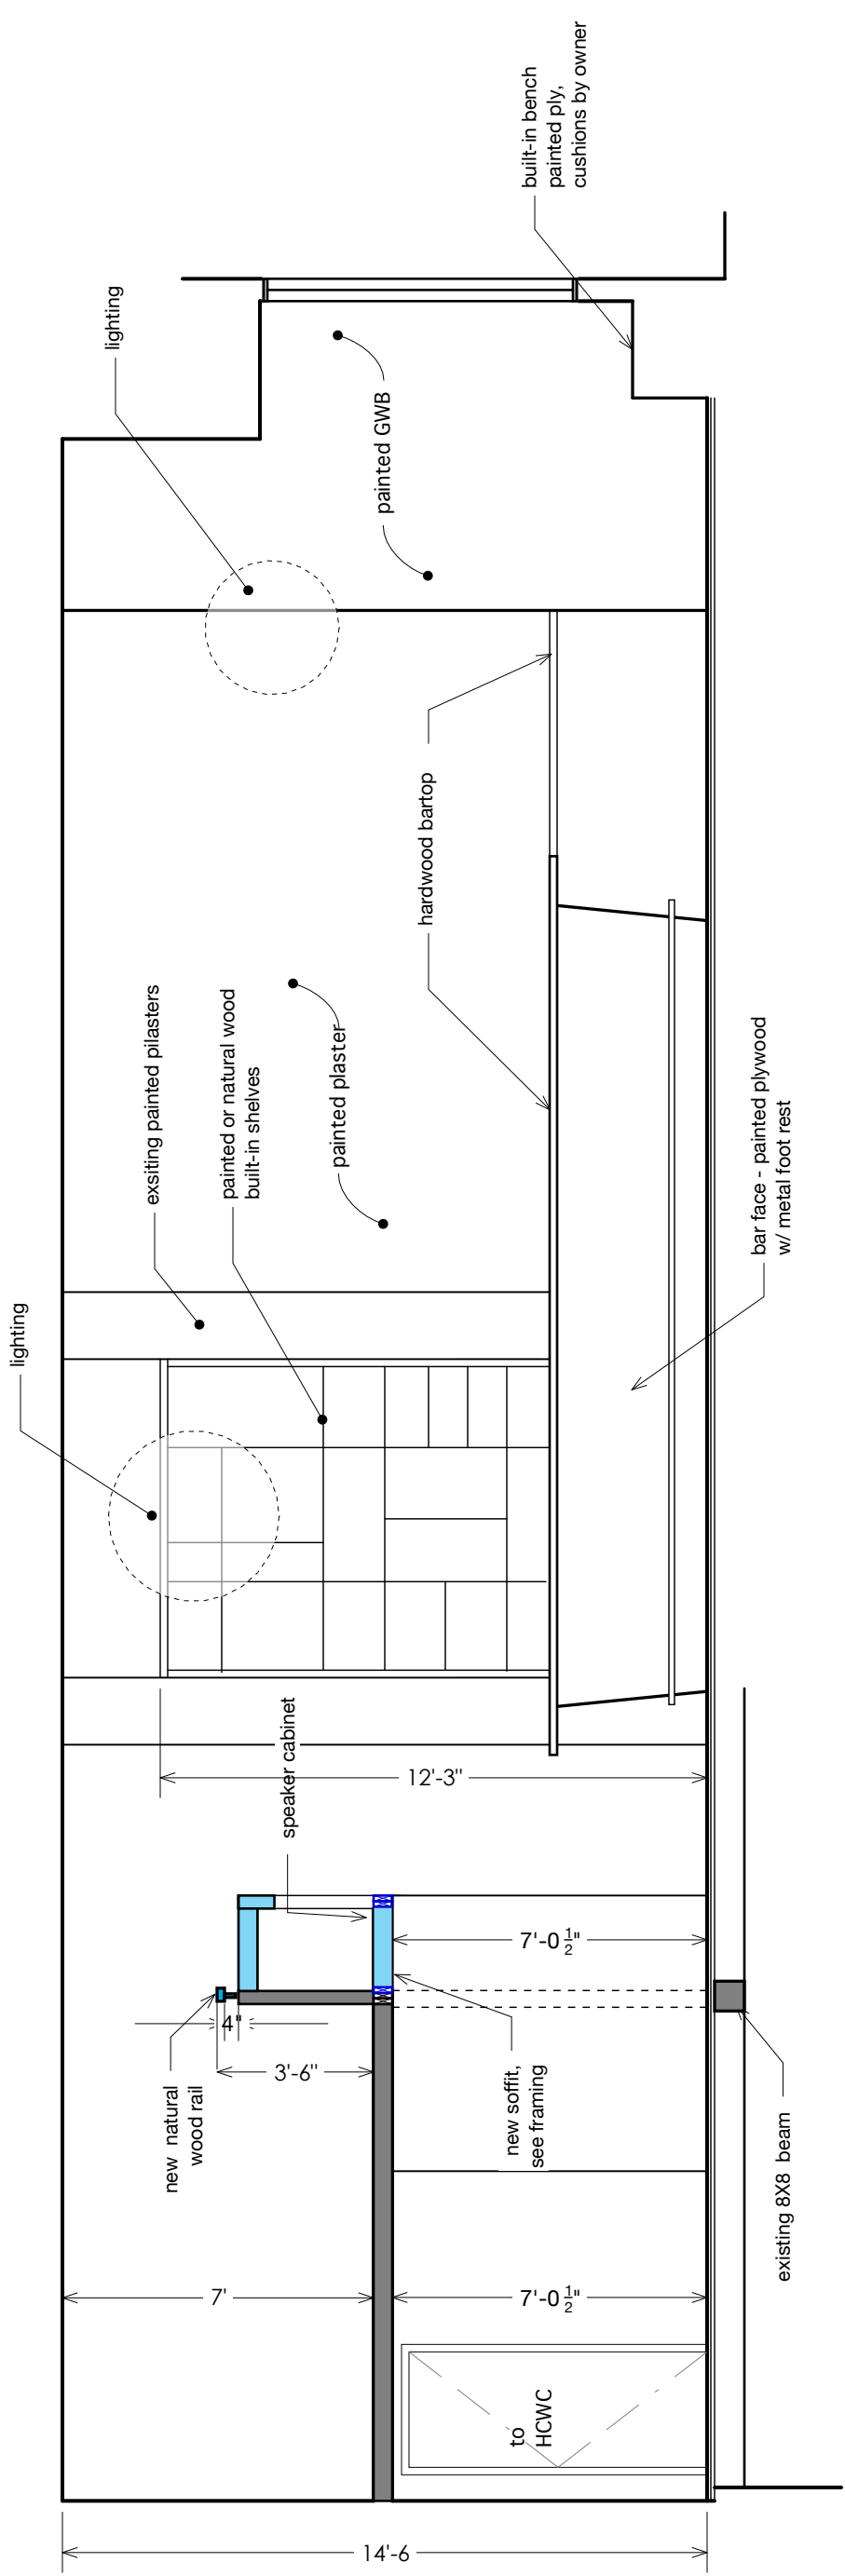

The Jewel Box
644 Congress St
Portland, Maine

Interior Elevations/ Sections	A 3	scale: 1/4"=1'-0"
		2.14.14

Prepared for
Nathaniel Meiklejohn by:
Petra Simmons Design
207.632.2625

(A)

(B)

(C)