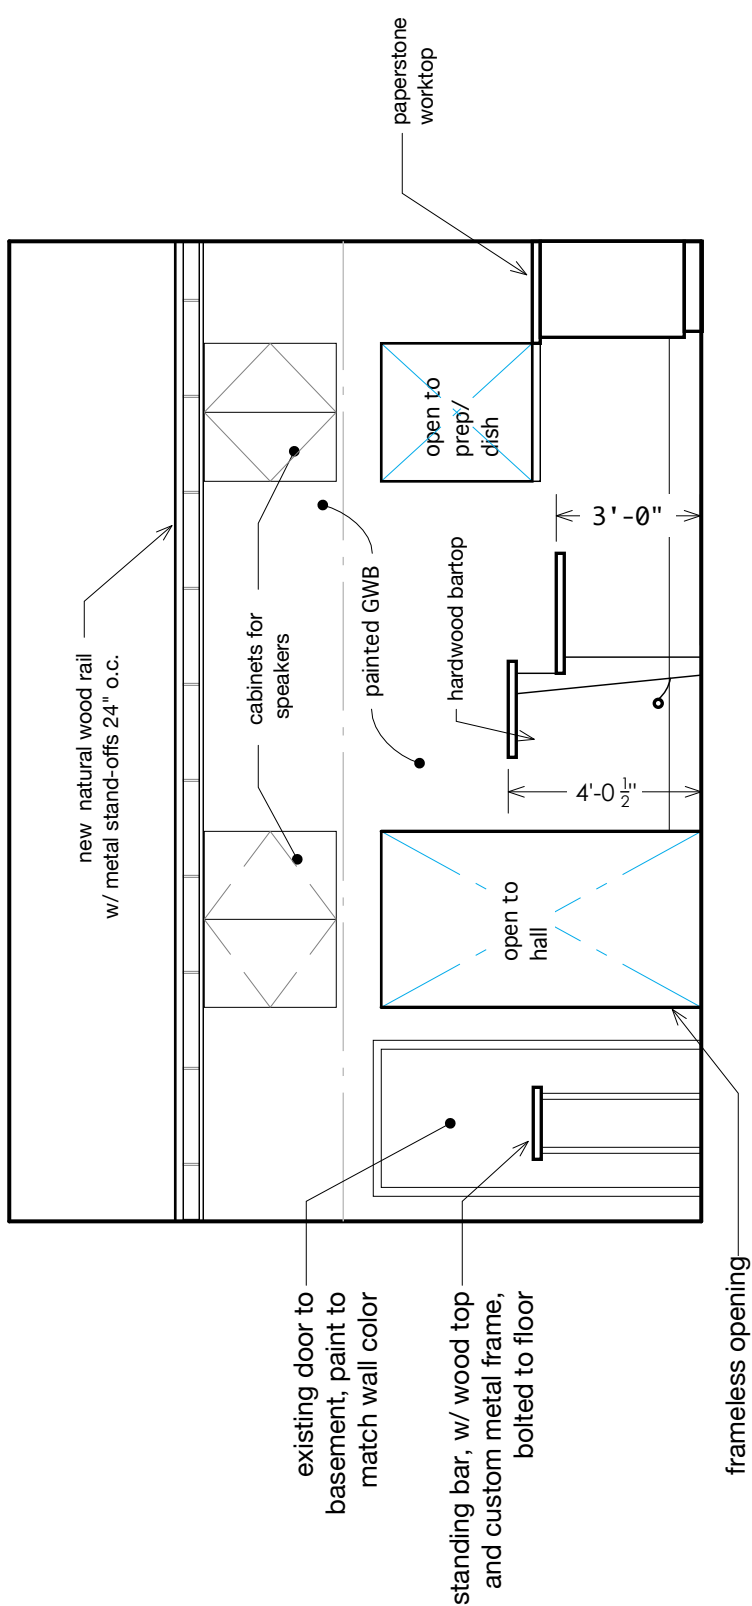

The Jewel Box
644 Congress St
Portland, Maine

Interior Elevations/ Sections	A 3	scale: 1/4"=1'-0"
		2.14.14

Prepared for
Nathaniel Meiklejohn by:
Petra Simmons Design
207.632.2625

(A)

(B)

(C)