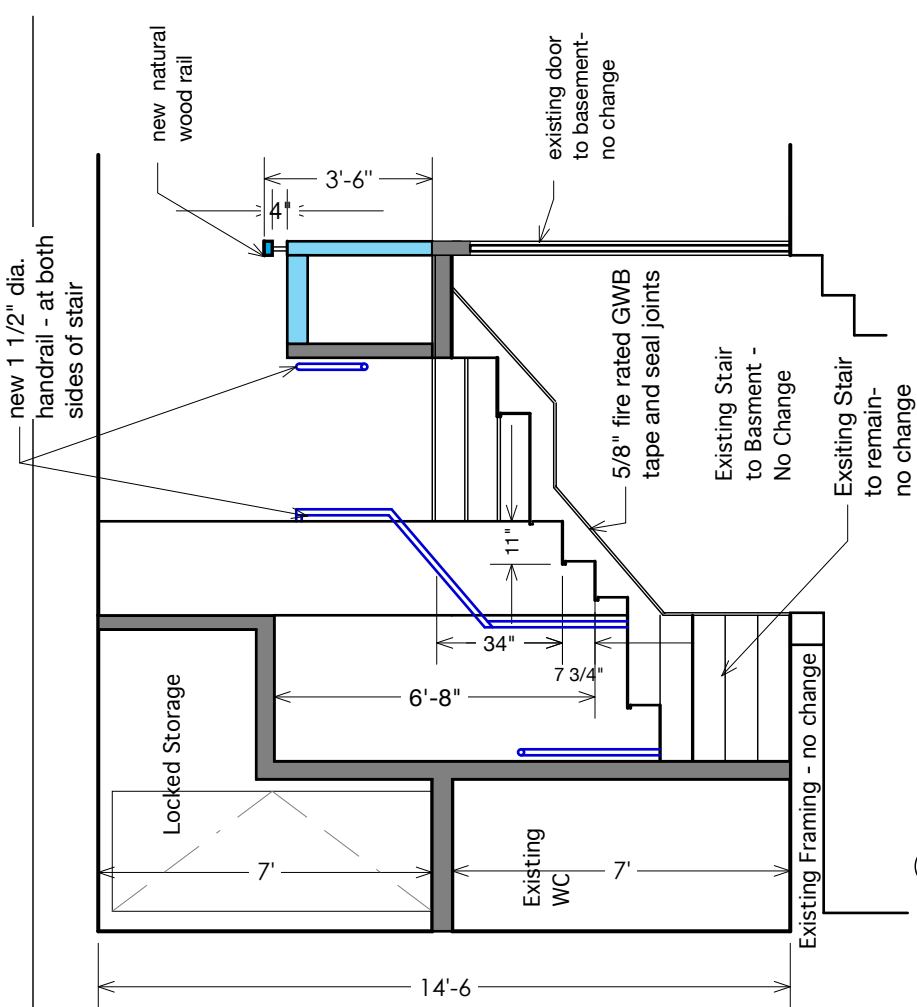

The Jewel Box
644 Congress St
Portland, Maine

Interior Elevations/ Sections	A 3	scale: 1/4"=1'-0"
		2.14.14

Prepared for
Nathaniel Meiklejohn by:
Petra Simmons Design
207.632.2625

(A)

(B)

(C)