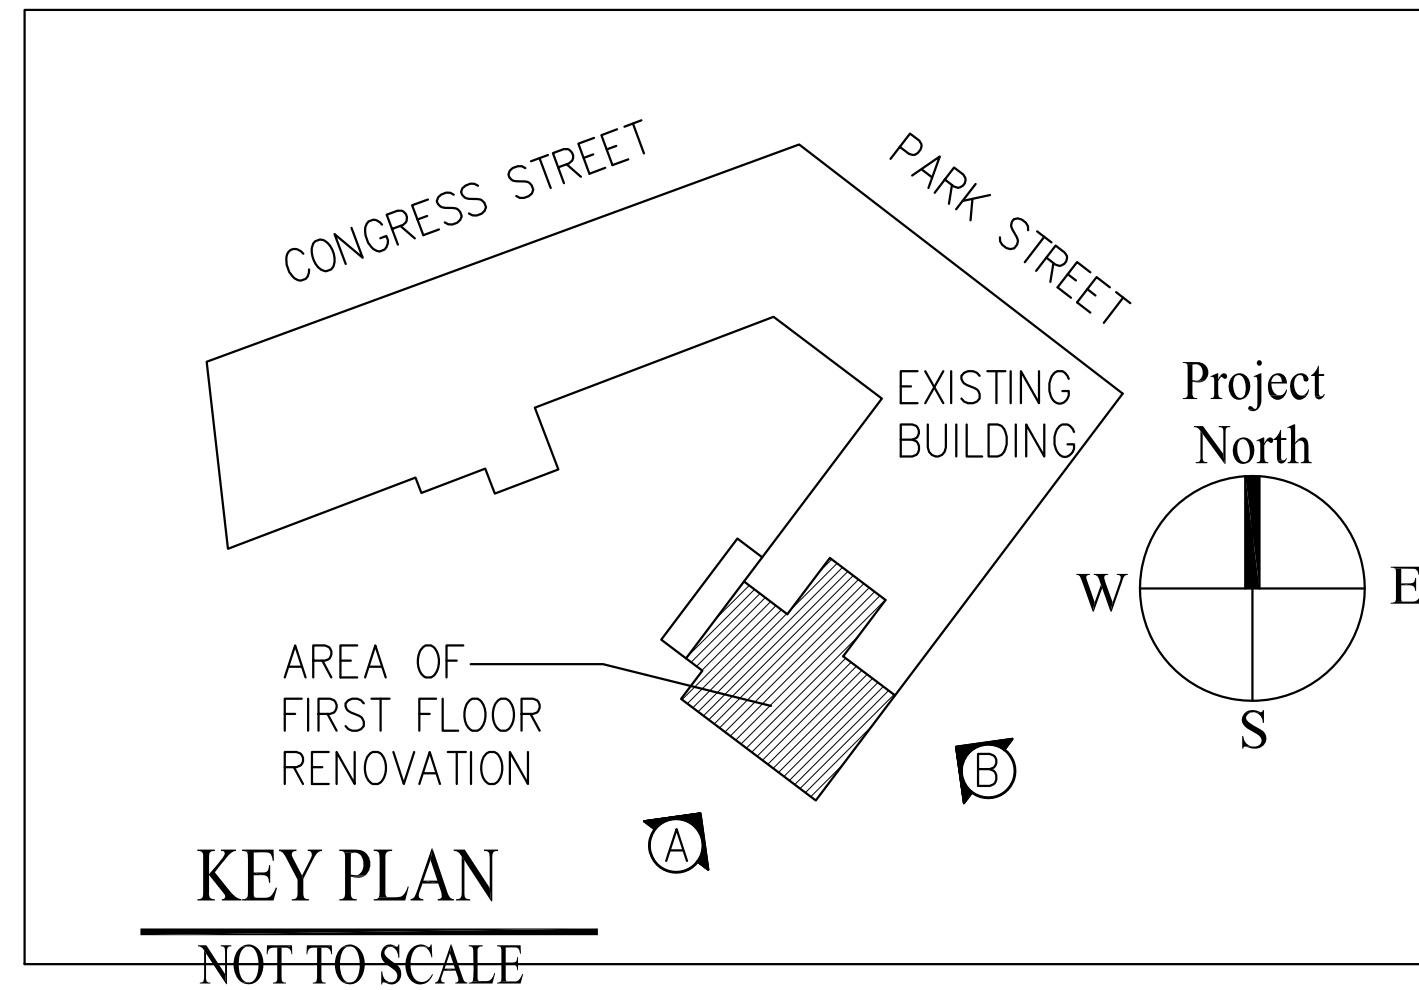

FLOOR PLAN
SCALE: 1/8"=1'-0"

█ - NEW WALL

ARCHETYPE
Architects
48 Union Wharf Portland, Maine 04101
(207) 772-6022 Fax (207) 772-4056

Project: **638 CONGRESS ST
LAFAYETTE BUILDING**
PORTLAND, MAINE

Date: 2 November 2012
Scale: 1/8" = 1'-0"
PROPOSED PLAN