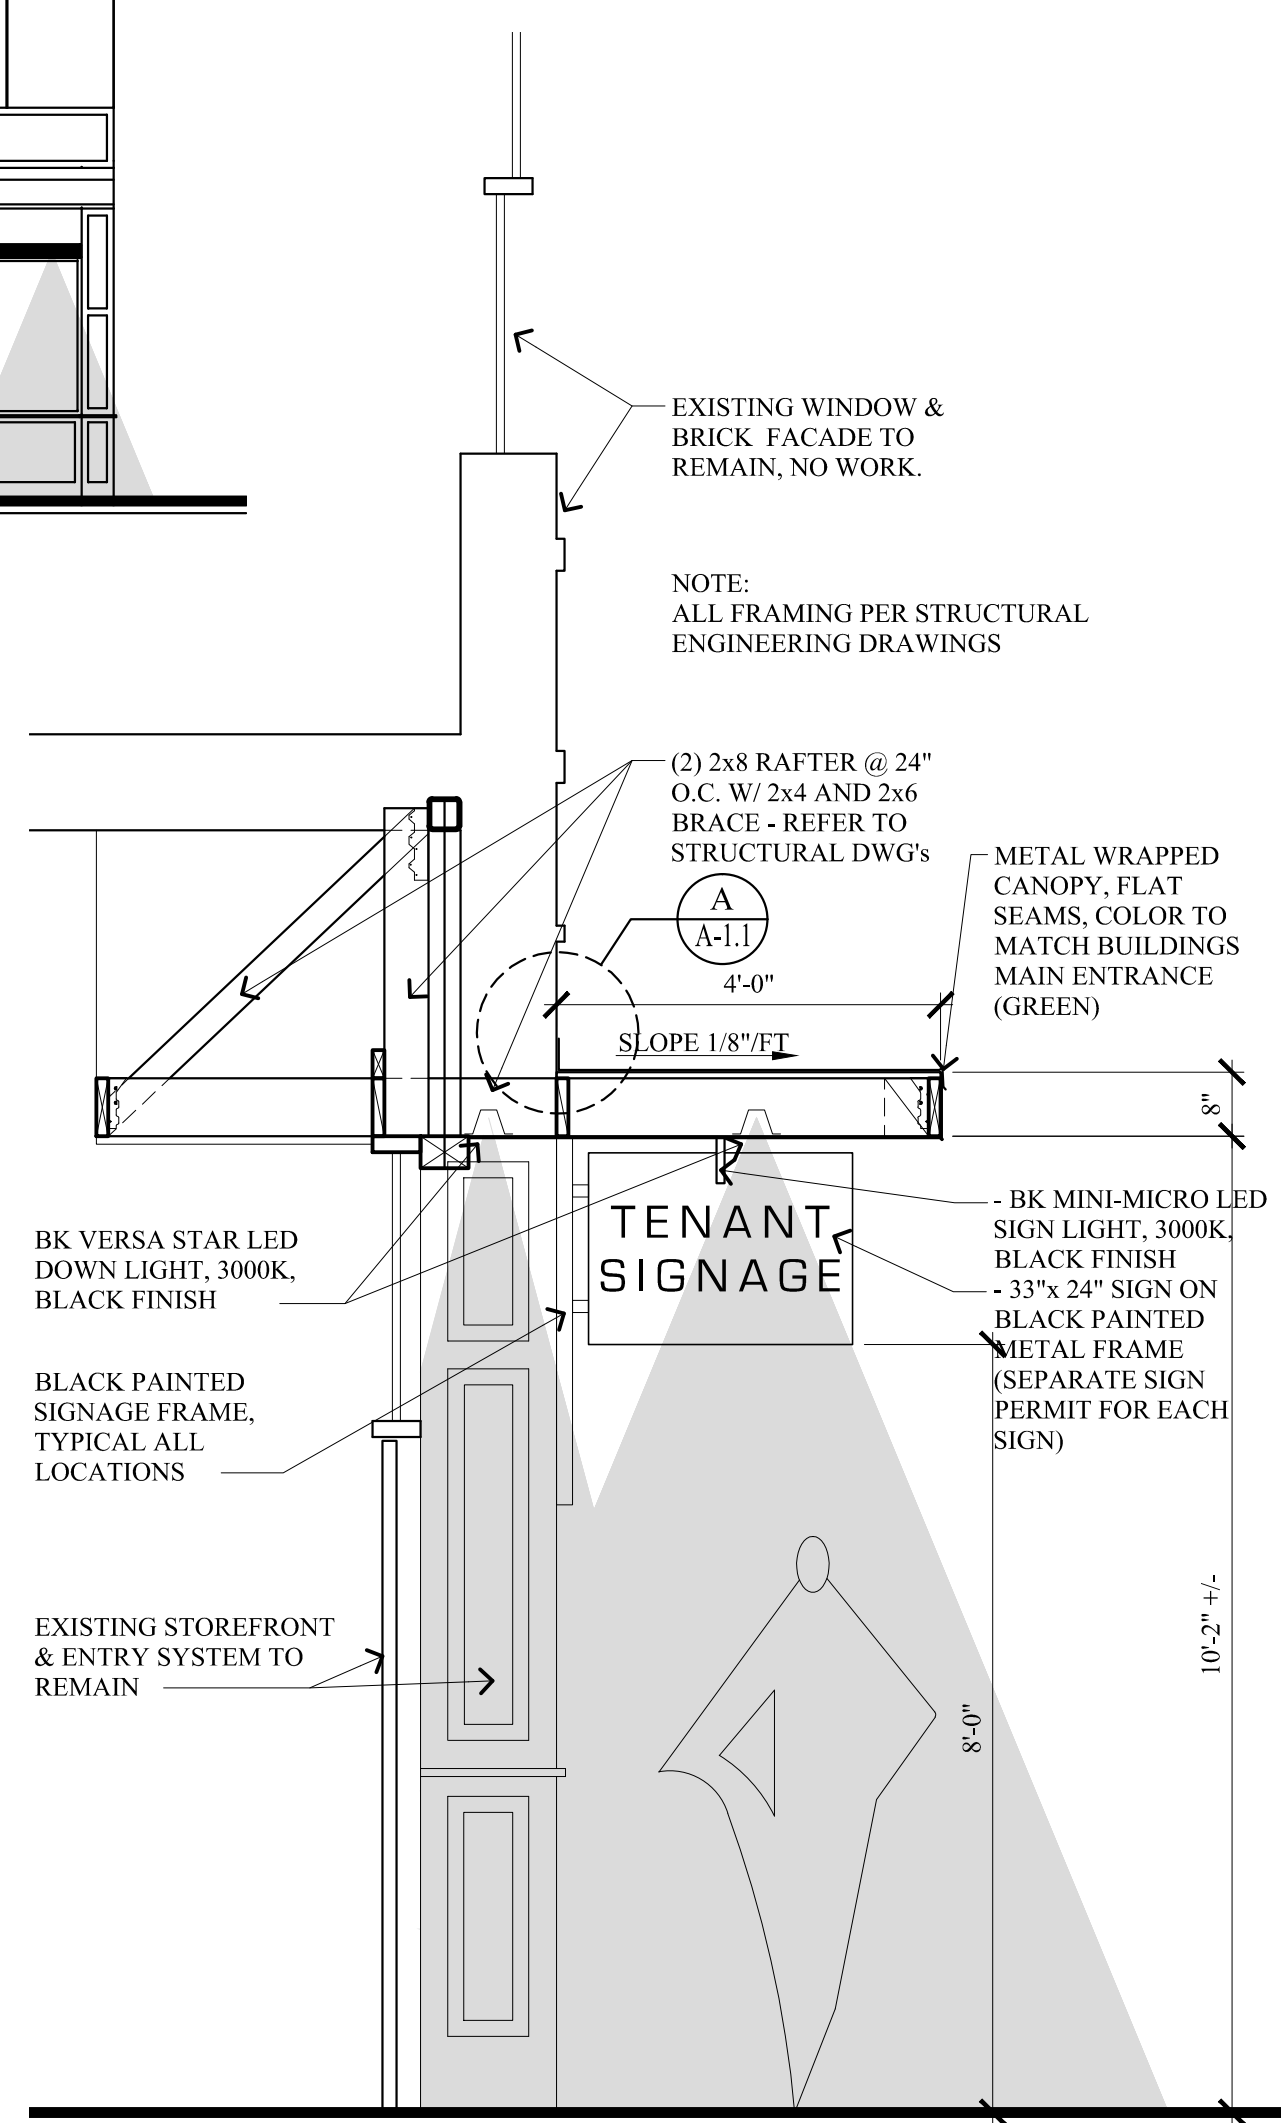

FLASHING DETAIL "A"
SCALE: 1 1/2"=1'-0"

SECTION
SCALE: 1/2"=1'-0"