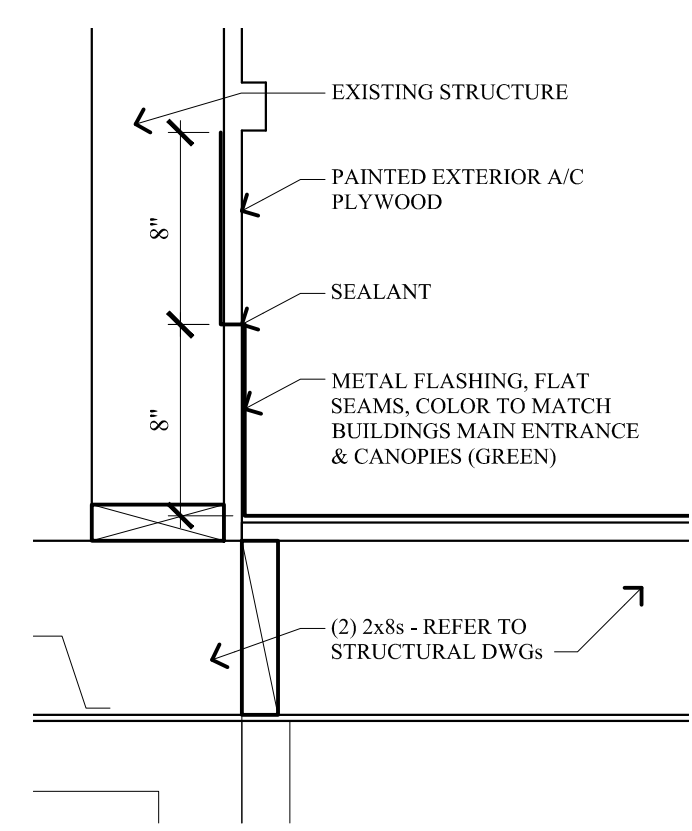

**MARK
MUELLER
ARCHITECTS**
A.I.A.

© COPYRIGHT 2014
MUELLER ARCHITECTS, LLC

NEW CANOPY W/ DOWN LIGHTS, TYPICAL

NEW SIGNAGE W/ SIGNAGE LIGHTS, TYPICAL

CONGRESS STREET

LAFAYETTE CANOPY RENOVATIONS
CONGRESS STREET - PORTLAND, MAINE

TENANT FIT-UP:

REVISIONS
DATE

9.30.14

PROJECT
LAFAYETTE CANOPY RENOVATIONS

DRAWN BY

CHECK BY
MLM

A-11

PERMIT SET: SEPTEMBER 30, 2014