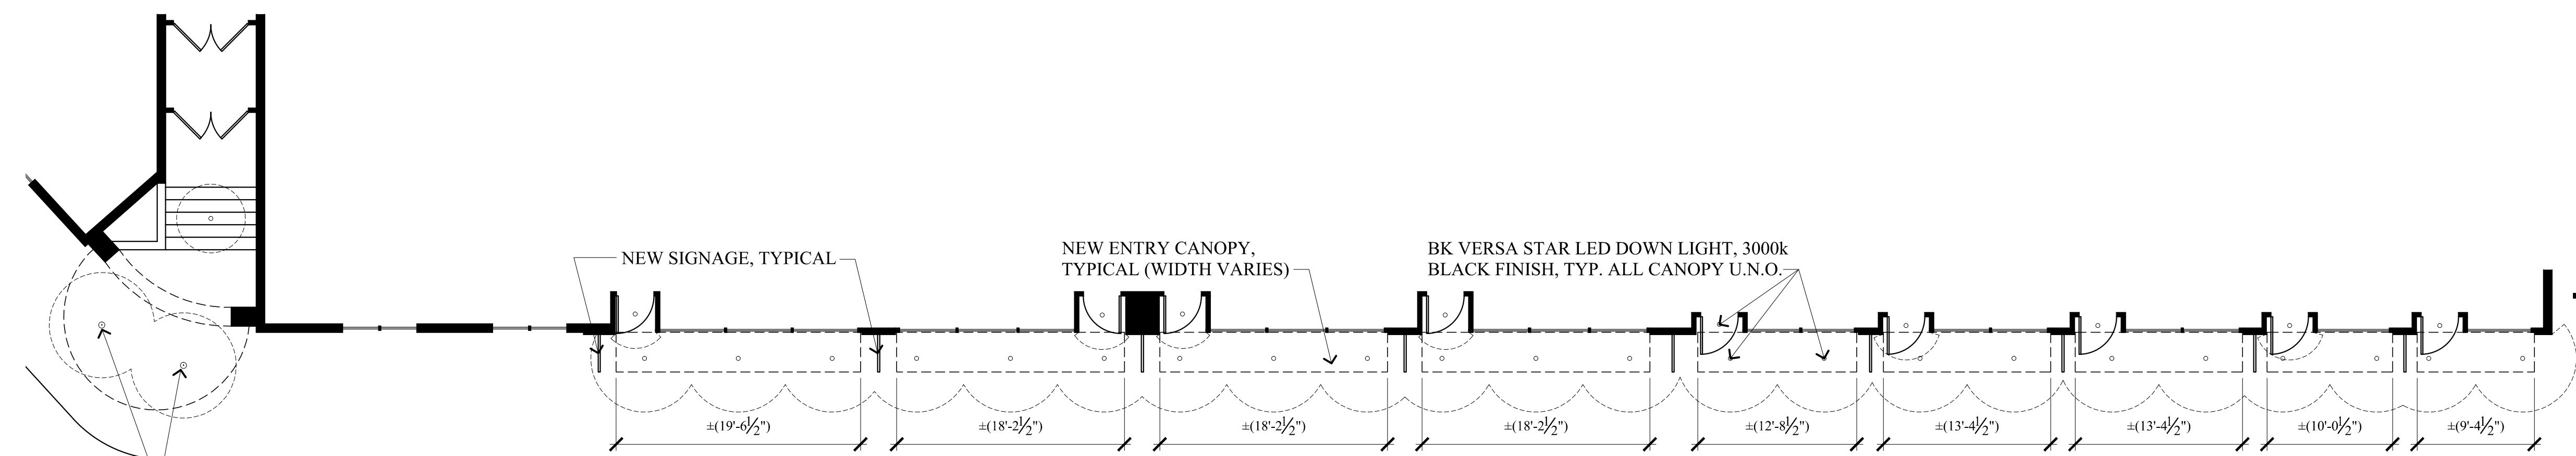

CONGRESS STREET

CANOPY PLAN
SCALE: 1/8"=1'-0"

LAFAYETTE CANOPY RENOVATIONS
CONGRESS STREET - PORTLAND, MAINE

TENANT FIT-UP:

REVISIONS
DATE

9.30.14

PROJECT
LAFAYETTE CANOPY RENOVATIONS

DRAWN BY

CHECK BY
MLM

A-11

PERMIT SET: SEPTEMBER 30, 2014