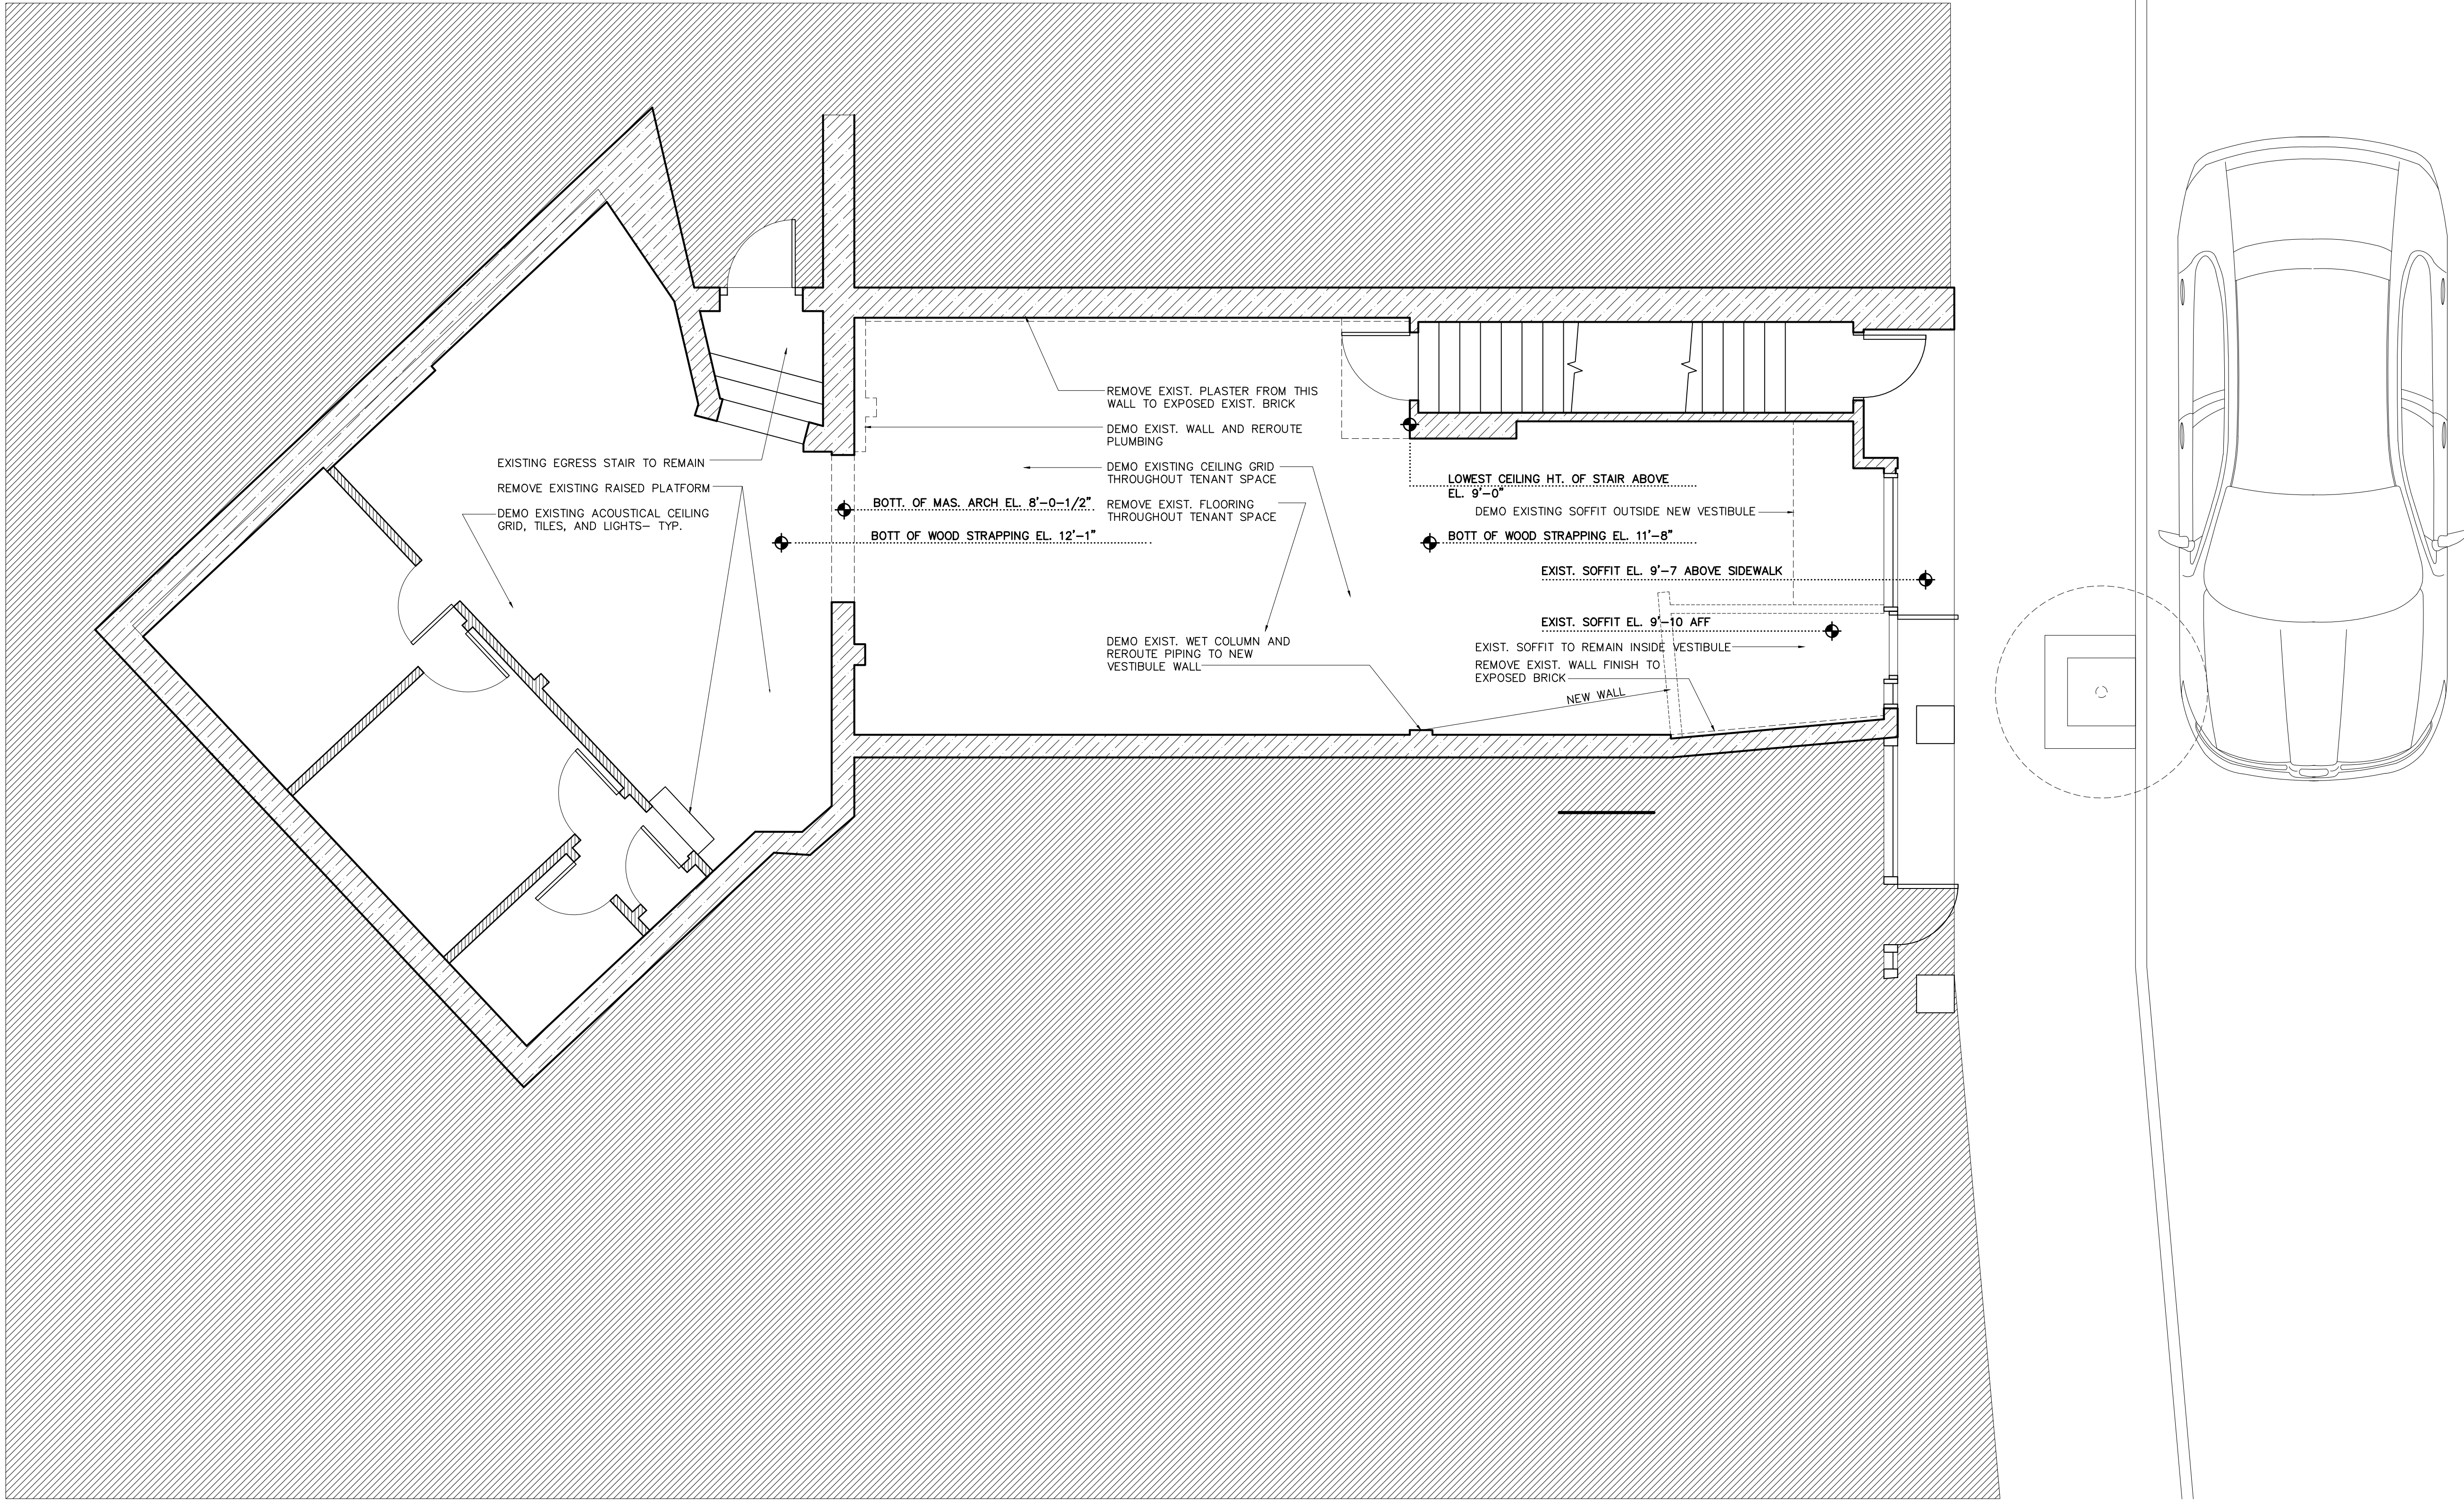

**658 Congress Street**  
 Congress Street, Portland, Maine 04101

**1 DEMOLITION PLAN**  
 SCALE: 1/4" = 1'-0" = 1'-0"

JULY 28, 2017

► DEMOLITION PLAN

△ OCTOBER 5, 2017  
 PERMIT REVISIONS

**D-101**