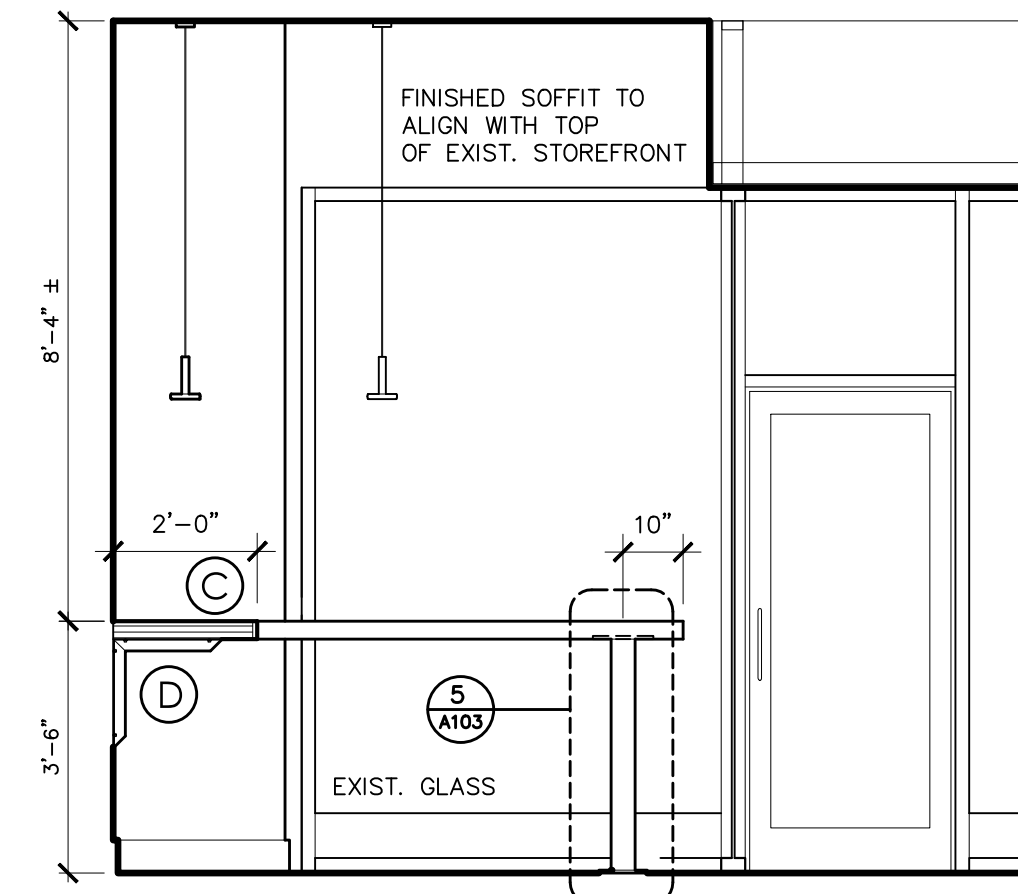

1 SIDEWALK VIEW OF ENTRANCE STOREFRONT
SCALE: 3/8" = 1'-0" = 1'-0"

2 INTERIOR VIEW OF ENTRY STOREFRONT
SCALE: 3/8" = 1'-0" = 1'-0"

3 SECTION OF ENTRY STOREFRONT/COUNTER
SCALE: 3/8" = 1'-0" = 1'-0"

4 SOUTH-NORTH BUILDING SECTION FACING WEST
SCALE: 3/8" = 1'-0" = 1'-0"

5 SECTION ACROSS SERVICE COUNTER
SCALE: 3/8" = 1'-0" = 1'-0"

6 NORTH-SOUTH INTERIOR ELEVATION FACING EAST
SCALE: 3/8" = 1'-0" = 1'-0"

8 SECTION THROUGH BUILT-IN BENCH & HANGING CLG.
SCALE: 1/2" = 1'-0" = 1'-0"