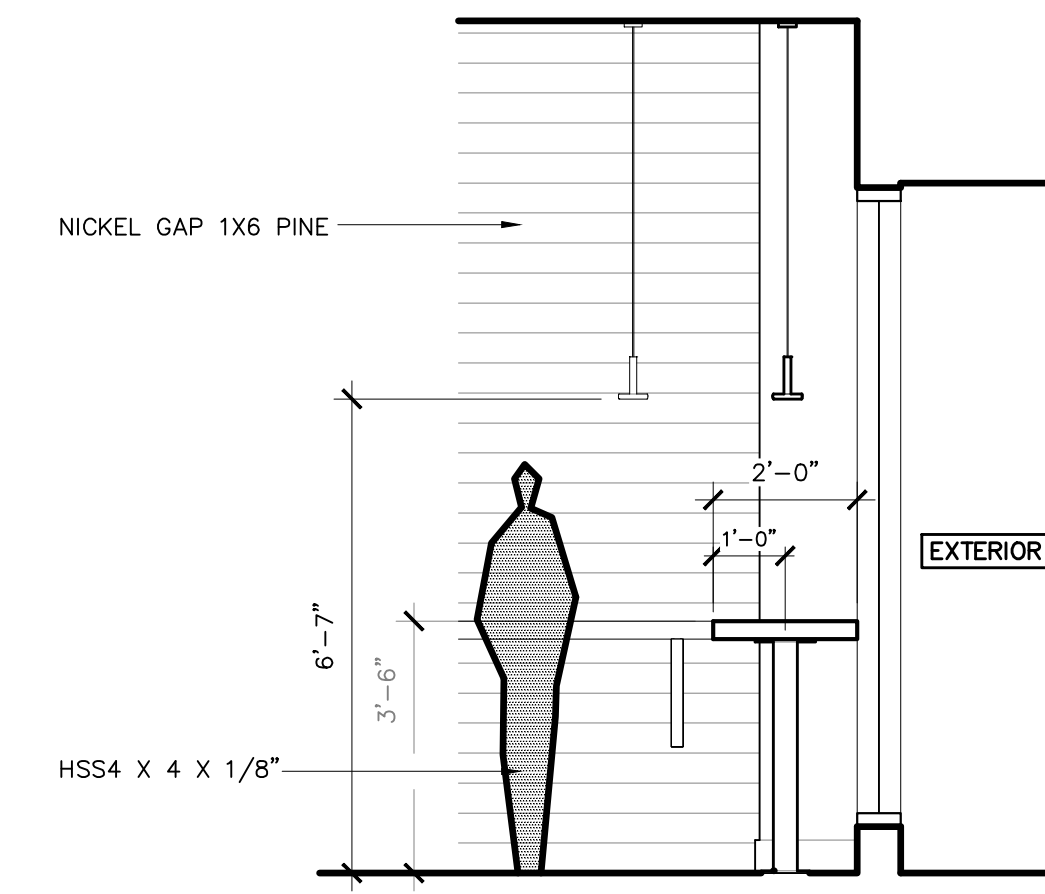

1 SIDEWALK VIEW OF ENTRANCE STOREFRONT
SCALE: 3/8" = 1'-0" = 1'-0"

2 INTERIOR VIEW OF ENTRY STOREFRONT
SCALE: 3/8" = 1'-0" = 1'-0"

3 SECTION OF ENTRY STOREFRONT/COUNTER
SCALE: 3/8" = 1'-0" = 1'-0"

4 SOUTH-NORTH BUILDING SECTION FACING WEST
SCALE: 3/8" = 1'-0" = 1'-0"

5 SECTION ACROSS SERVICE COUNTER
SCALE: 3/8" = 1'-0" = 1'-0"

6 NORTH-SOUTH INTERIOR ELEVATION FACING EAST
SCALE: 3/8" = 1'-0" = 1'-0"

8 SECTION THROUGH BUILT-IN BENCH & HANGING CLG.
SCALE: 1/2" = 1'-0" = 1'-0"