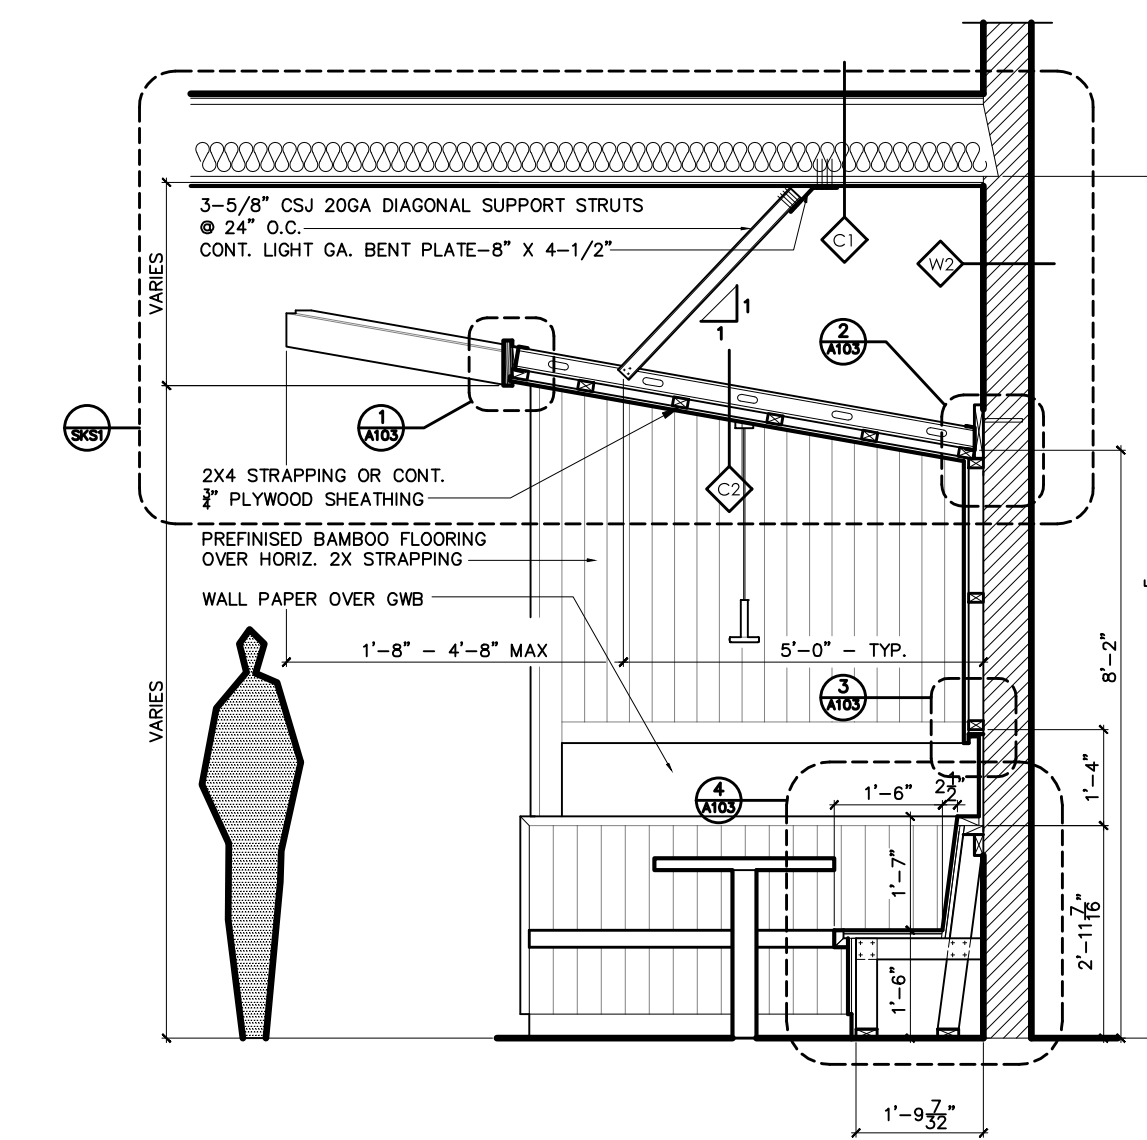

1 SIDEWALK VIEW OF ENTRANCE STOREFRONT
SCALE: 3/8" = 1'-0" = 1'-0"

2 INTERIOR VIEW OF ENTRY STOREFRONT
SCALE: 3/8" = 1'-0" = 1'-0"

3 SECTION OF ENTRY STOREFRONT/COUNTER
SCALE: 3/8" = 1'-0" = 1'-0"

4 SOUTH-NORTH BUILDING SECTION FACING WEST
SCALE: 3/8" = 1'-0" = 1'-0"

5 SECTION ACROSS SERVICE COUNTER
SCALE: 3/8" = 1'-0" = 1'-0"

6 NORTH-SOUTH INTERIOR ELEVATION FACING EAST
SCALE: 3/8" = 1'-0" = 1'-0"

8 SECTION THROUGH BUILT-IN BENCH & HANGING CLG.
SCALE: 1/2" = 1'-0" = 1'-0"