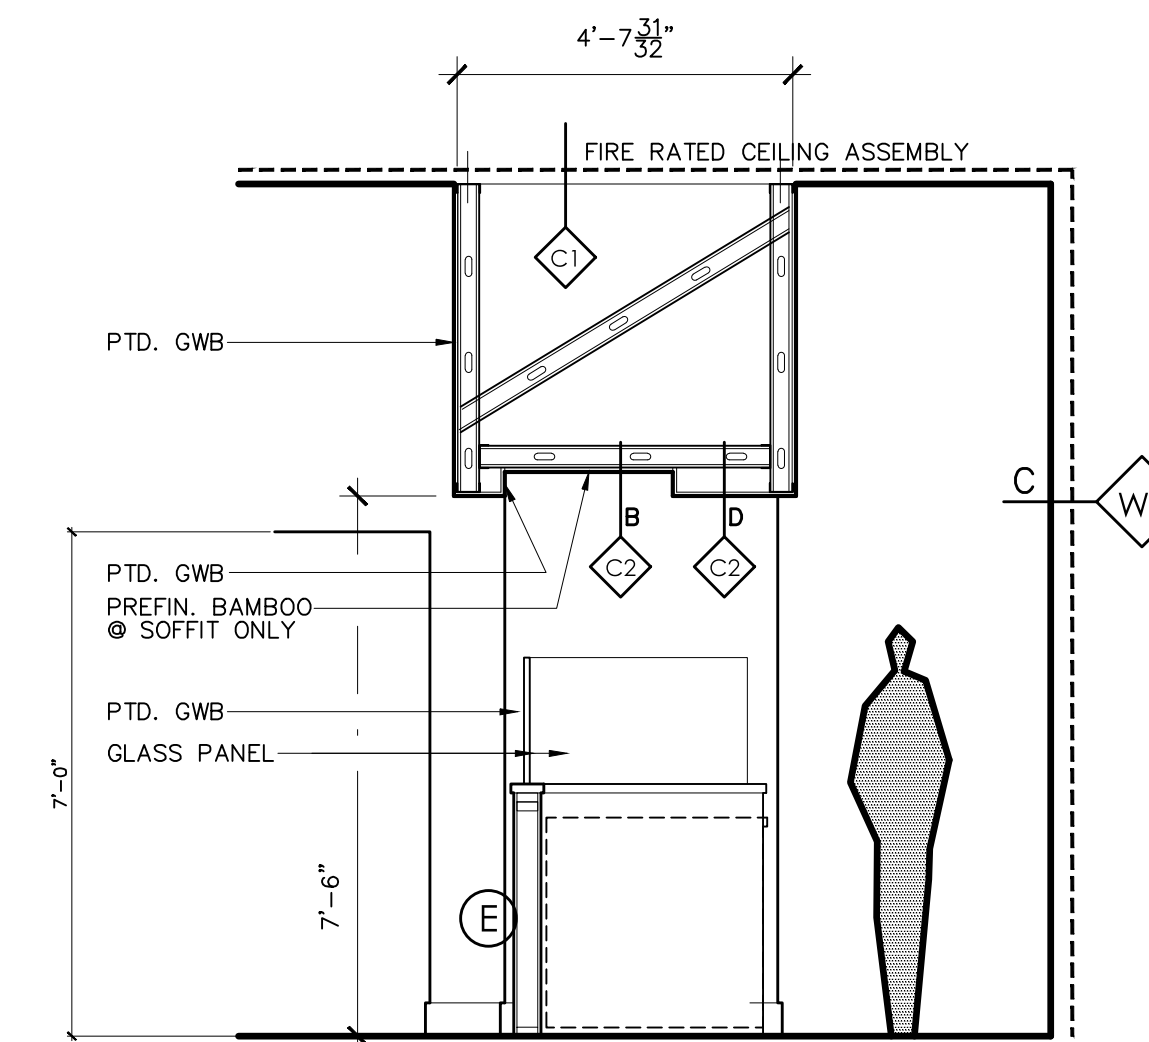

1 SIDEWALK VIEW OF ENTRANCE STOREFRONT
SCALE: 3/8" = 1'-0" = 1'-0"

2 INTERIOR VIEW OF ENTRY STOREFRONT
SCALE: 3/8" = 1'-0" = 1'-0"

3 SECTION OF ENTRY STOREFRONT/COUNTER
SCALE: 3/8" = 1'-0" = 1'-0"

4 SOUTH-NORTH BUILDING SECTION FACING WEST
SCALE: 3/8" = 1'-0" = 1'-0"

5 SECTION ACROSS SERVICE COUNTER
SCALE: 3/8" = 1'-0" = 1'-0"

6 NORTH-SOUTH INTERIOR ELEVATION FACING EAST
SCALE: 3/8" = 1'-0" = 1'-0"

8 SECTION THROUGH BUILT-IN BENCH & HANGING CLG.
SCALE: 1/2" = 1'-0" = 1'-0"