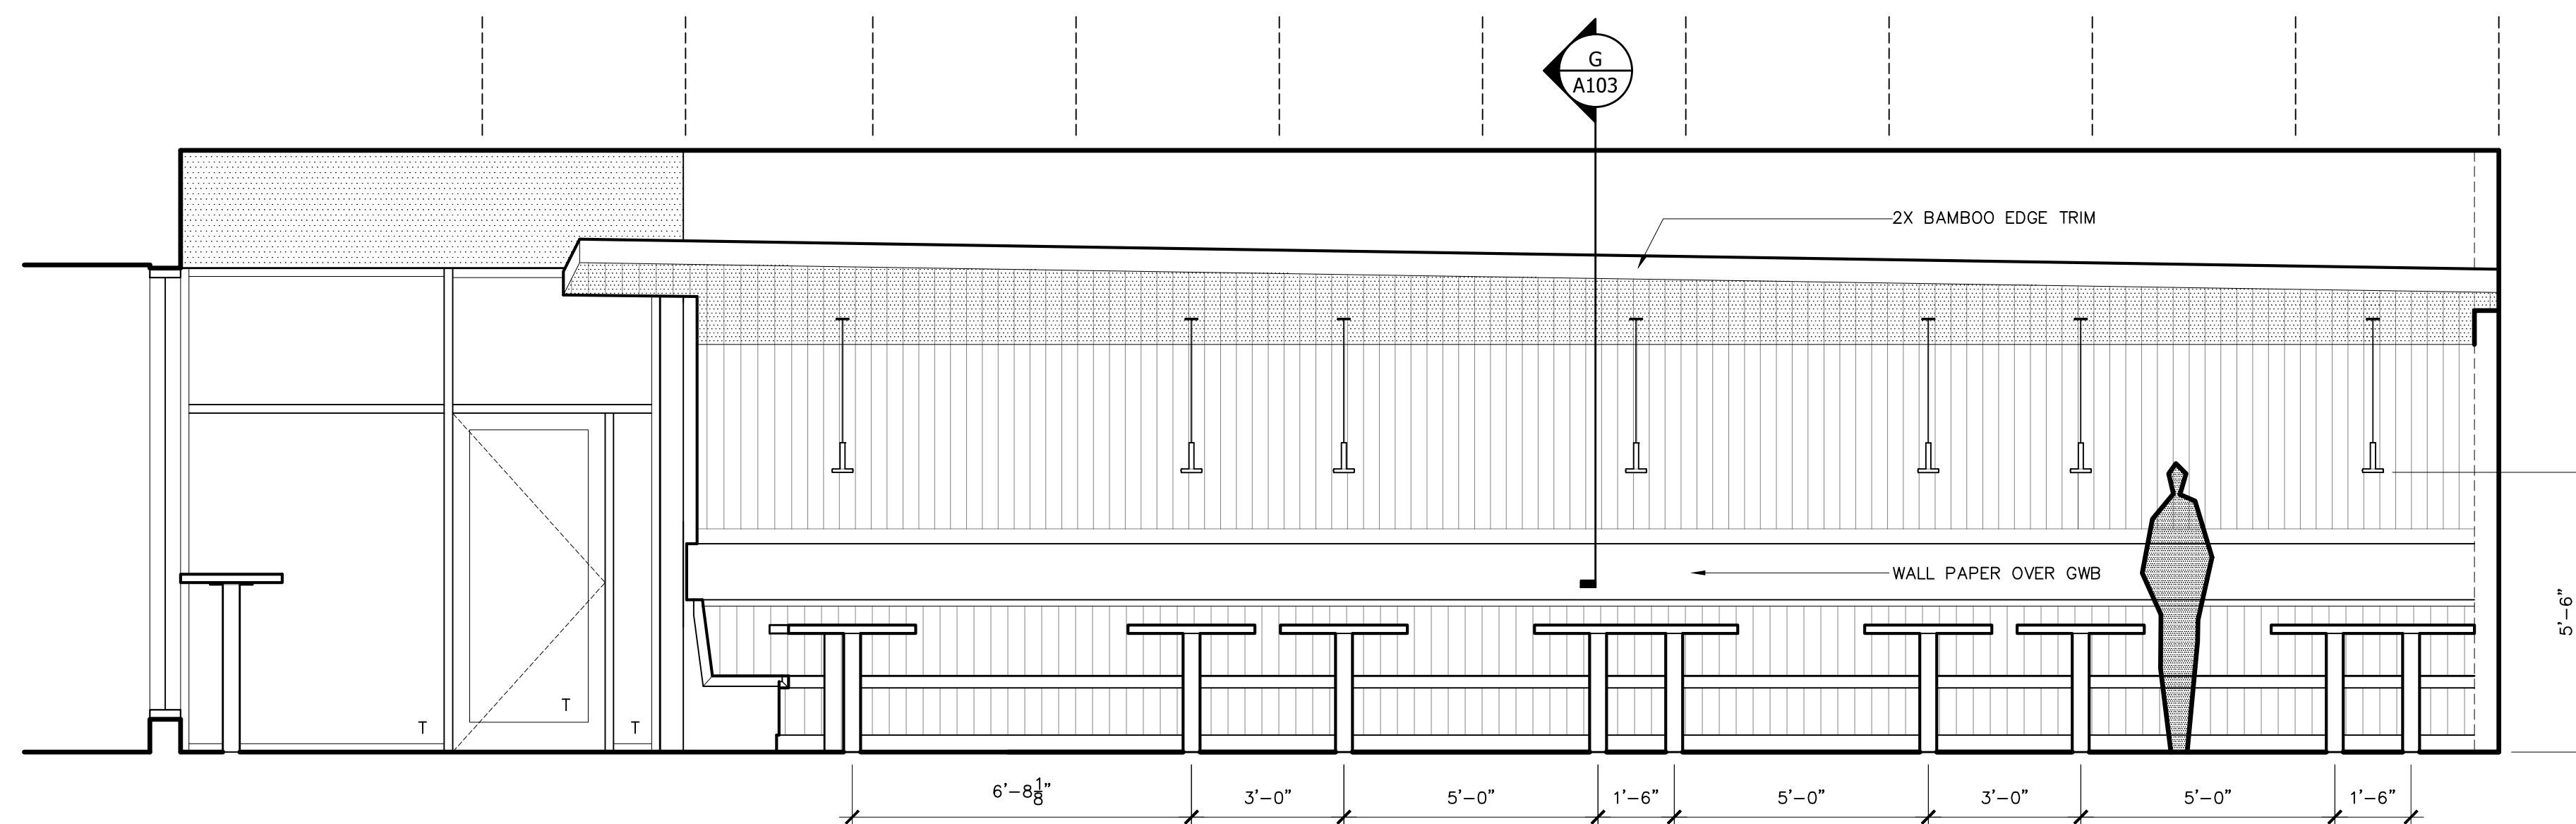

1 SIDEWALK VIEW OF ENTRANCE STOREFRONT
SCALE: 3/8" = 1'-0" = 1'-0"

2 INTERIOR VIEW OF ENTRY STOREFRONT
SCALE: 3/8" = 1'-0" = 1'-0"

3 SECTION OF ENTRY STOREFRONT/COUNTER
SCALE: 3/8" = 1'-0" = 1'-0"

4 SOUTH-NORTH BUILDING SECTION FACING WEST
SCALE: 3/8" = 1'-0" = 1'-0"

5 SECTION ACROSS SERVICE COUNTER
SCALE: 3/8" = 1'-0" = 1'-0"

6 NORTH-SOUTH INTERIOR ELEVATION FACING EAST
SCALE: 3/8" = 1'-0" = 1'-0"

8 SECTION THROUGH BUILT-IN BENCH & HANGING CLG.
SCALE: 1/2" = 1'-0" = 1'-0"