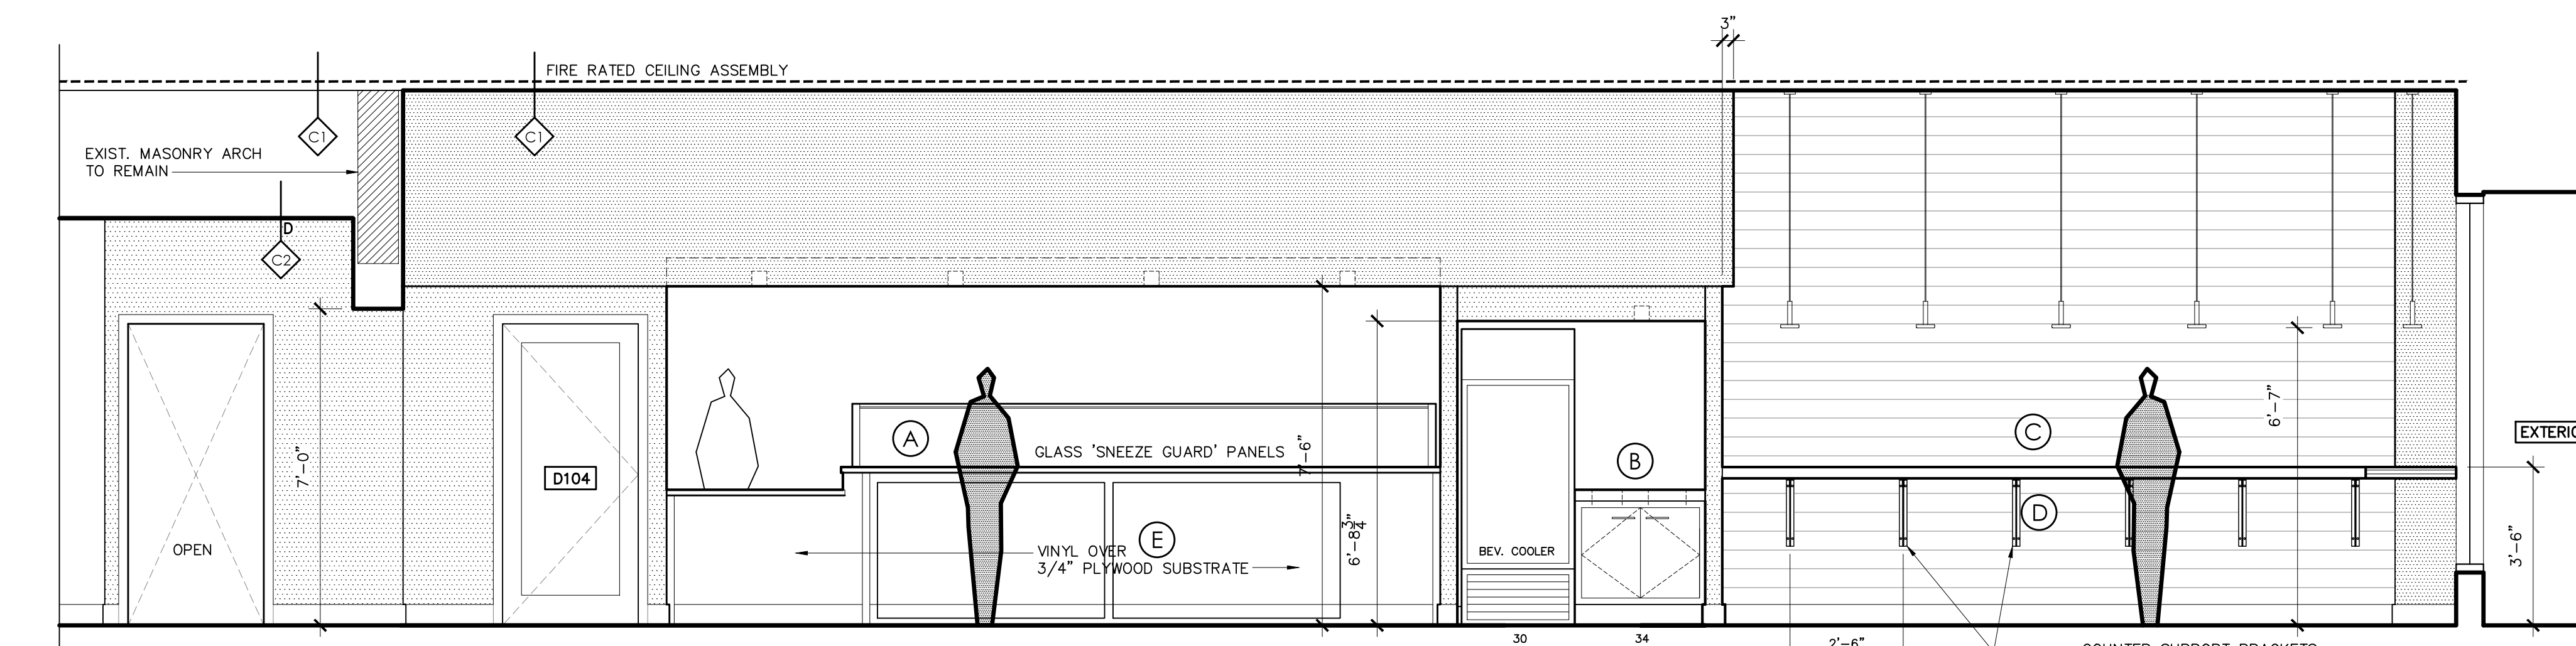

1 SIDEWALK VIEW OF ENTRANCE STOREFRONT
SCALE: 3/8" = 1'-0" = 1'-0"

2 INTERIOR VIEW OF ENTRY STOREFRONT
SCALE: 3/8" = 1'-0" = 1'-0"

3 SECTION OF ENTRY STOREFRONT/COUNTER
SCALE: 3/8" = 1'-0" = 1'-0"

4 SOUTH-NORTH BUILDING SECTION FACING WEST
SCALE: 3/8" = 1'-0" = 1'-0"

5 SECTION ACROSS SERVICE COUNTER
SCALE: 3/8" = 1'-0" = 1'-0"

6 NORTH-SOUTH INTERIOR ELEVATION FACING EAST
SCALE: 3/8" = 1'-0" = 1'-0"

8 SECTION THROUGH BUILT-IN BENCH & HANGING CLG.
SCALE: 1/2" = 1'-0" = 1'-0"