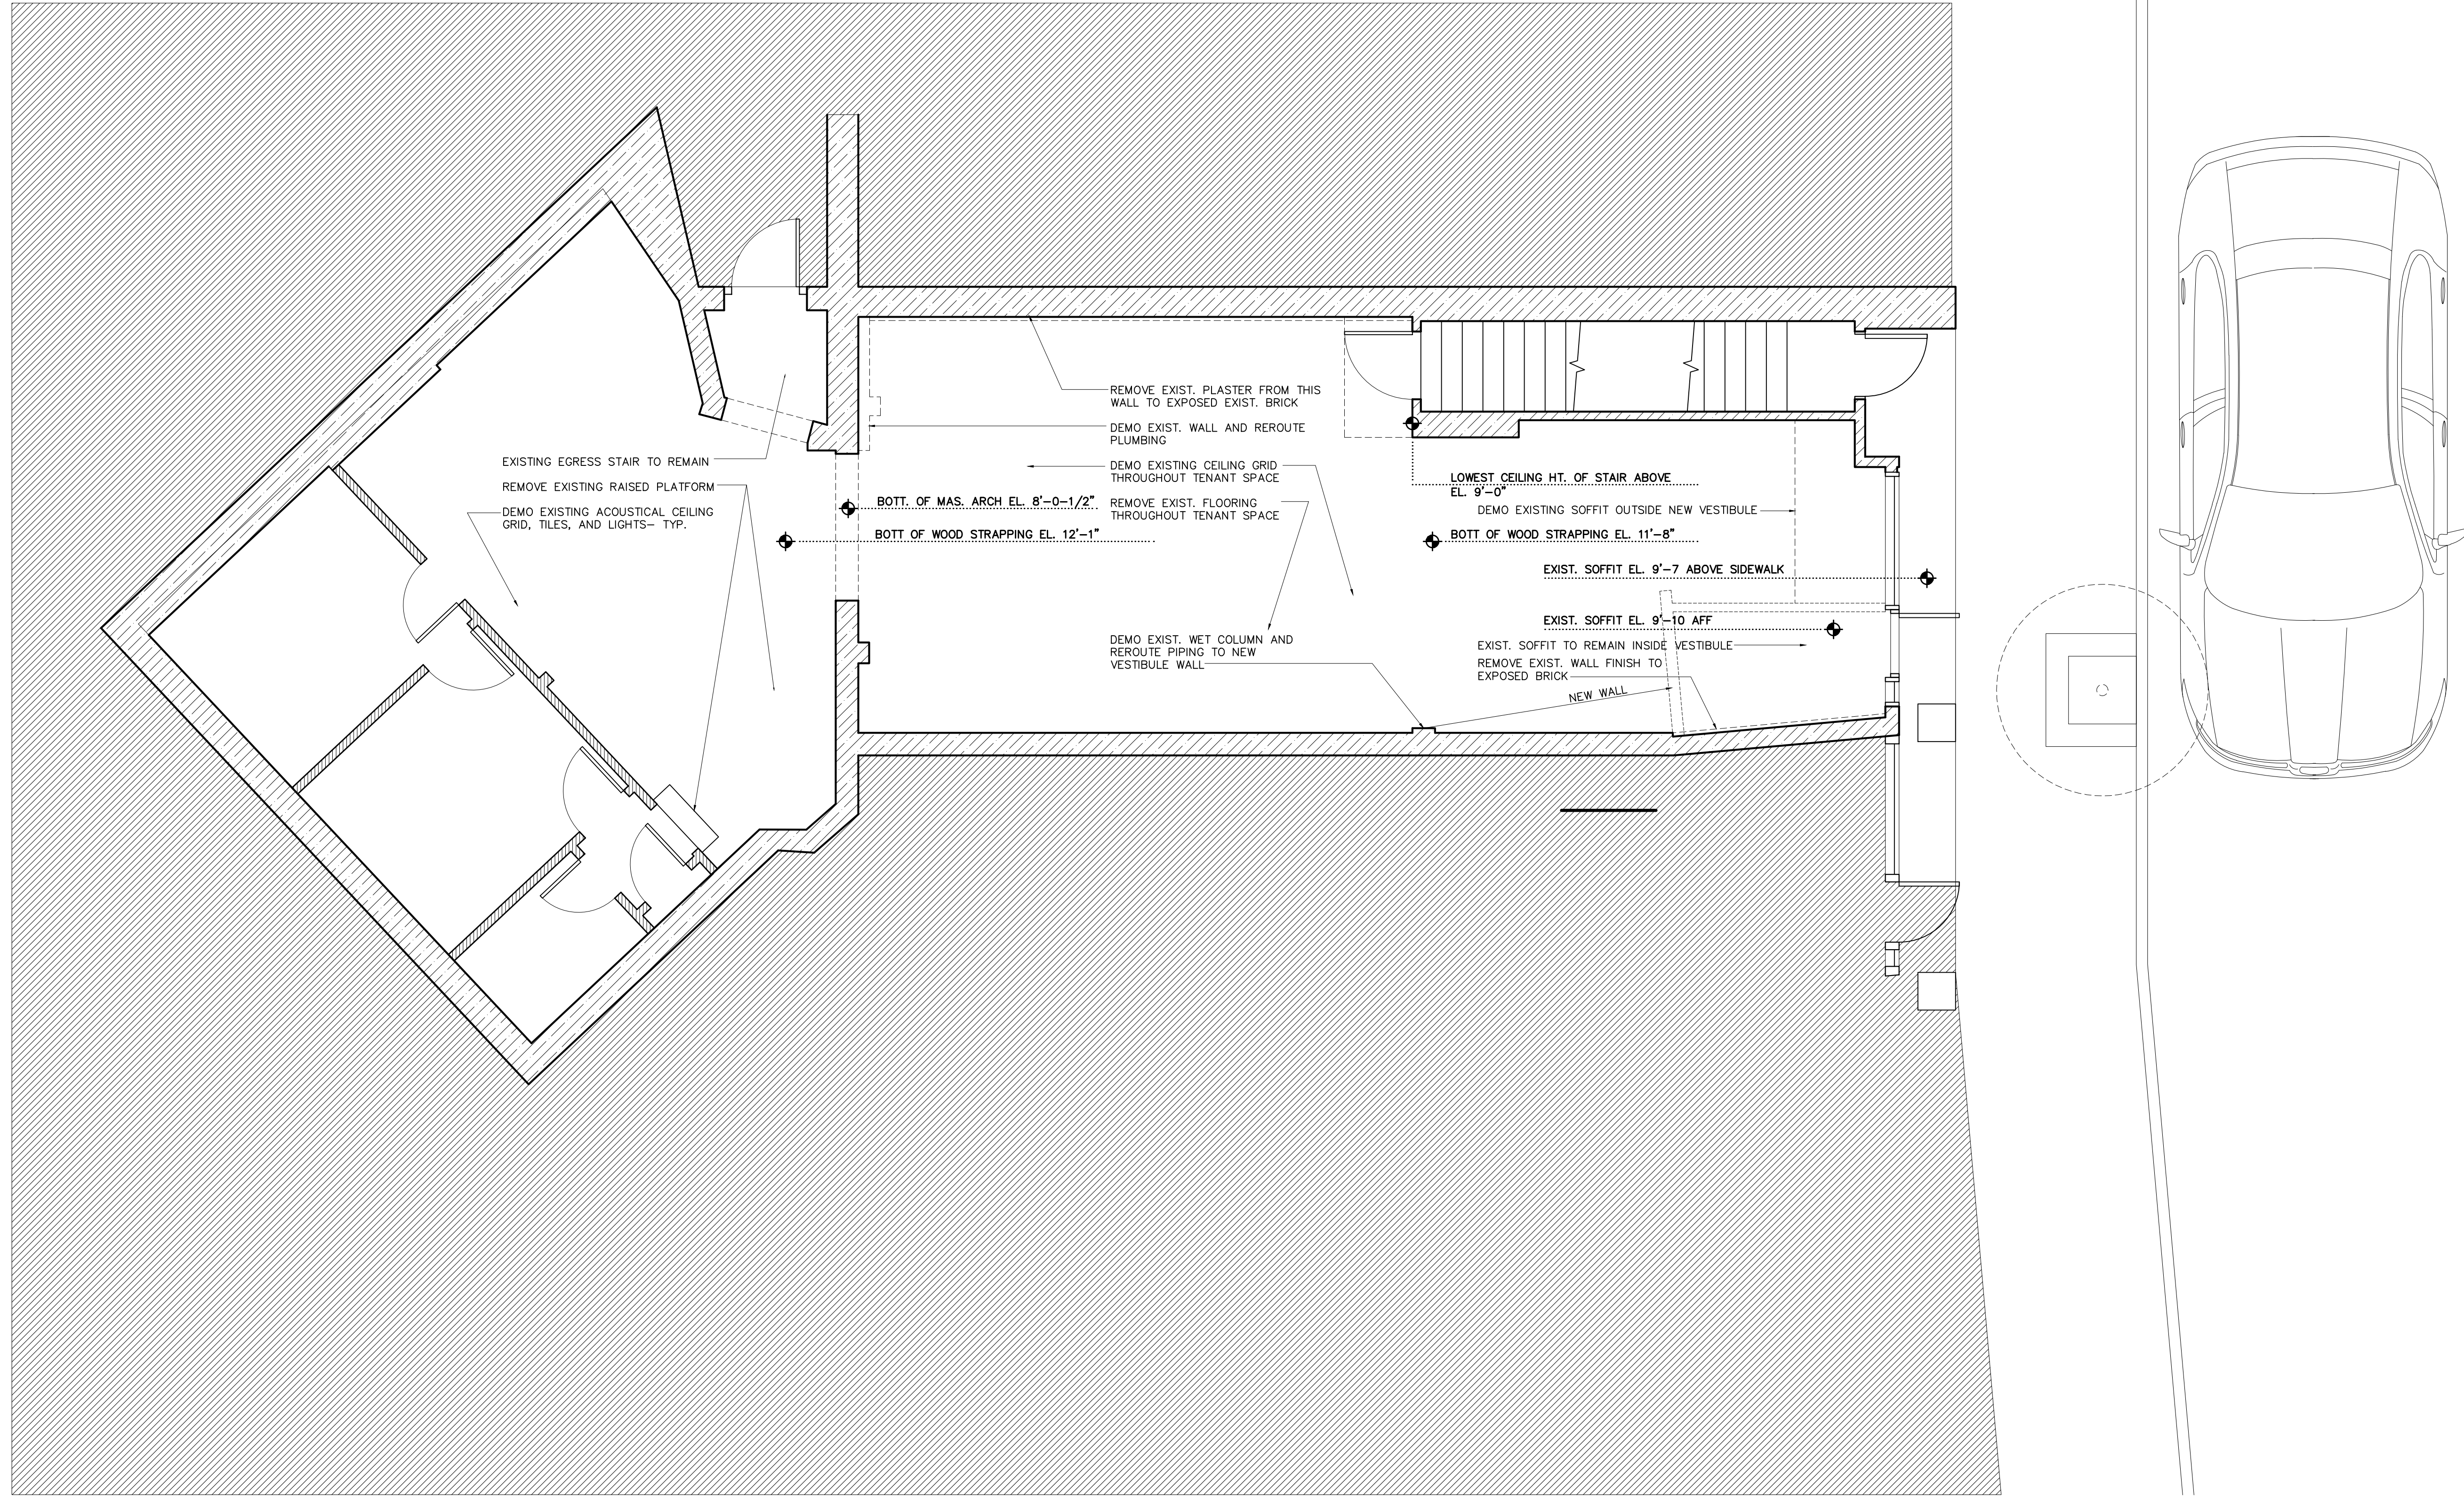

658 Congress Street
Congress Street, Portland, Maine 04101

JULY 28, 2017

► DEMOLITION PLAN

D-101

1 DEMOLITION PLAN
SCALE: 1/4" = 1'-0" = 1'-0"