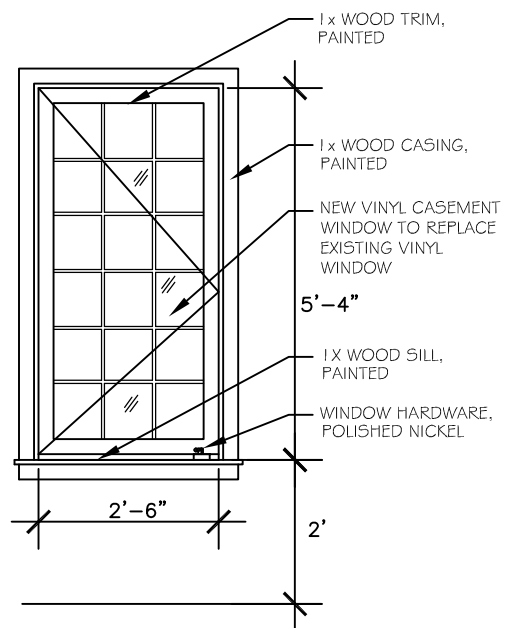

WINDOW TYPE A

WINDOW TYPE B

<p>Kyle Koerber, Owner 62 Gray Street Portland, Maine 04102 Kyle_Koerber@bostonenv.com (617) 590-6147</p>	WINDOWS TYPE DETAILS		
	SCALE: AS NOTED	DATE: 05/22/15	SKETCH: A5