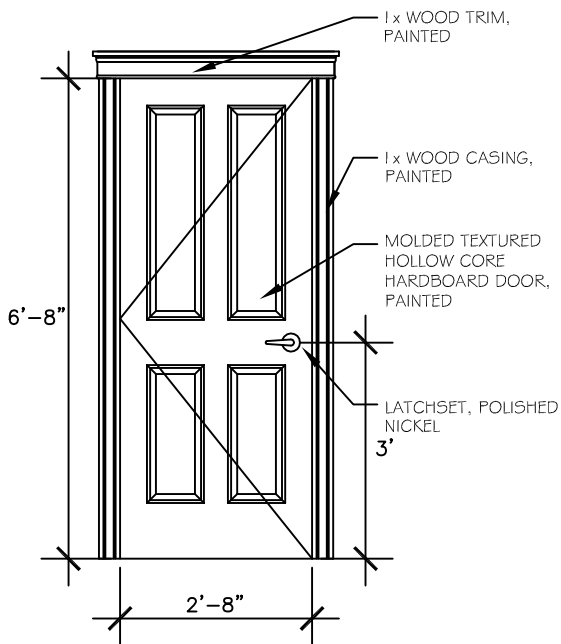

DOOR TYPE A

DOOR TYPE B

DOOR TYPE C

DOOR TYPE D

Kyle Koerber, Owner
 62 Gray Street
 Portland, Maine 04102
 Kyle_Koerber@bostonenv.com (617) 590-6147

DOOR TYPE DETAILS

SCALE:	DATE:	SKETCH:
AS NOTED	05/22/15	A4