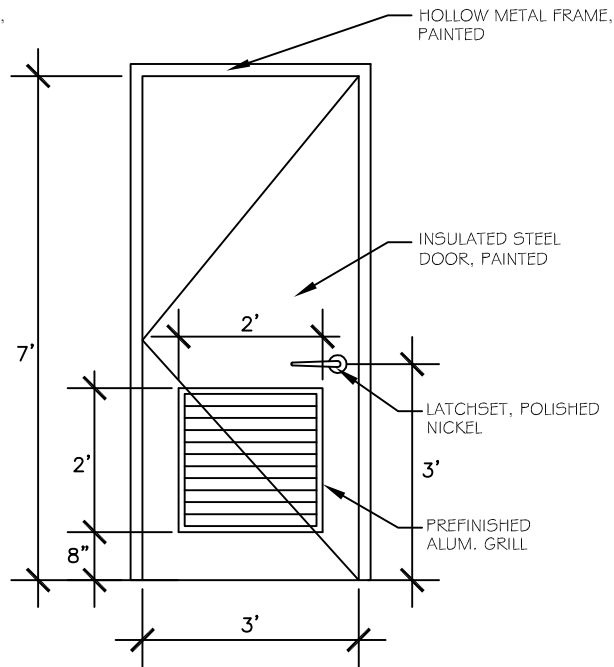

DOOR TYPE A

DOOR TYPE B

DOOR TYPE C

DOOR TYPE D

Kyle Koerber, Owner
 62 Gray Street
 Portland, Maine 04102
 Kyle_Koerber@bostonenv.com (617) 590-6147

DOOR TYPE DETAILS

SCALE:	DATE:	SKETCH:
AS NOTED	05/22/15	A4