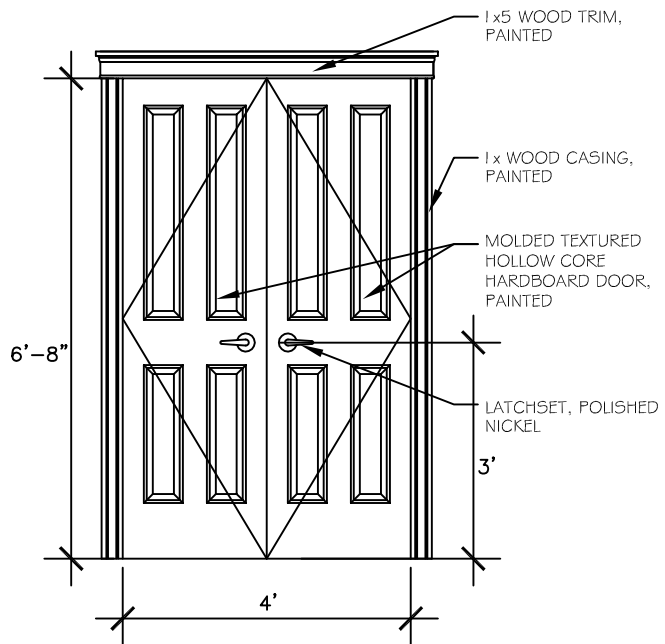

DOOR TYPE A

DOOR TYPE B

DOOR TYPE C

DOOR TYPE D

Kyle Koerber, Owner
 62 Gray Street
 Portland, Maine 04102
 Kyle_Koerber@bostonenv.com (617) 590-6147

DOOR TYPE DETAILS

SCALE:	DATE:	SKETCH:
AS NOTED	05/22/15	A4