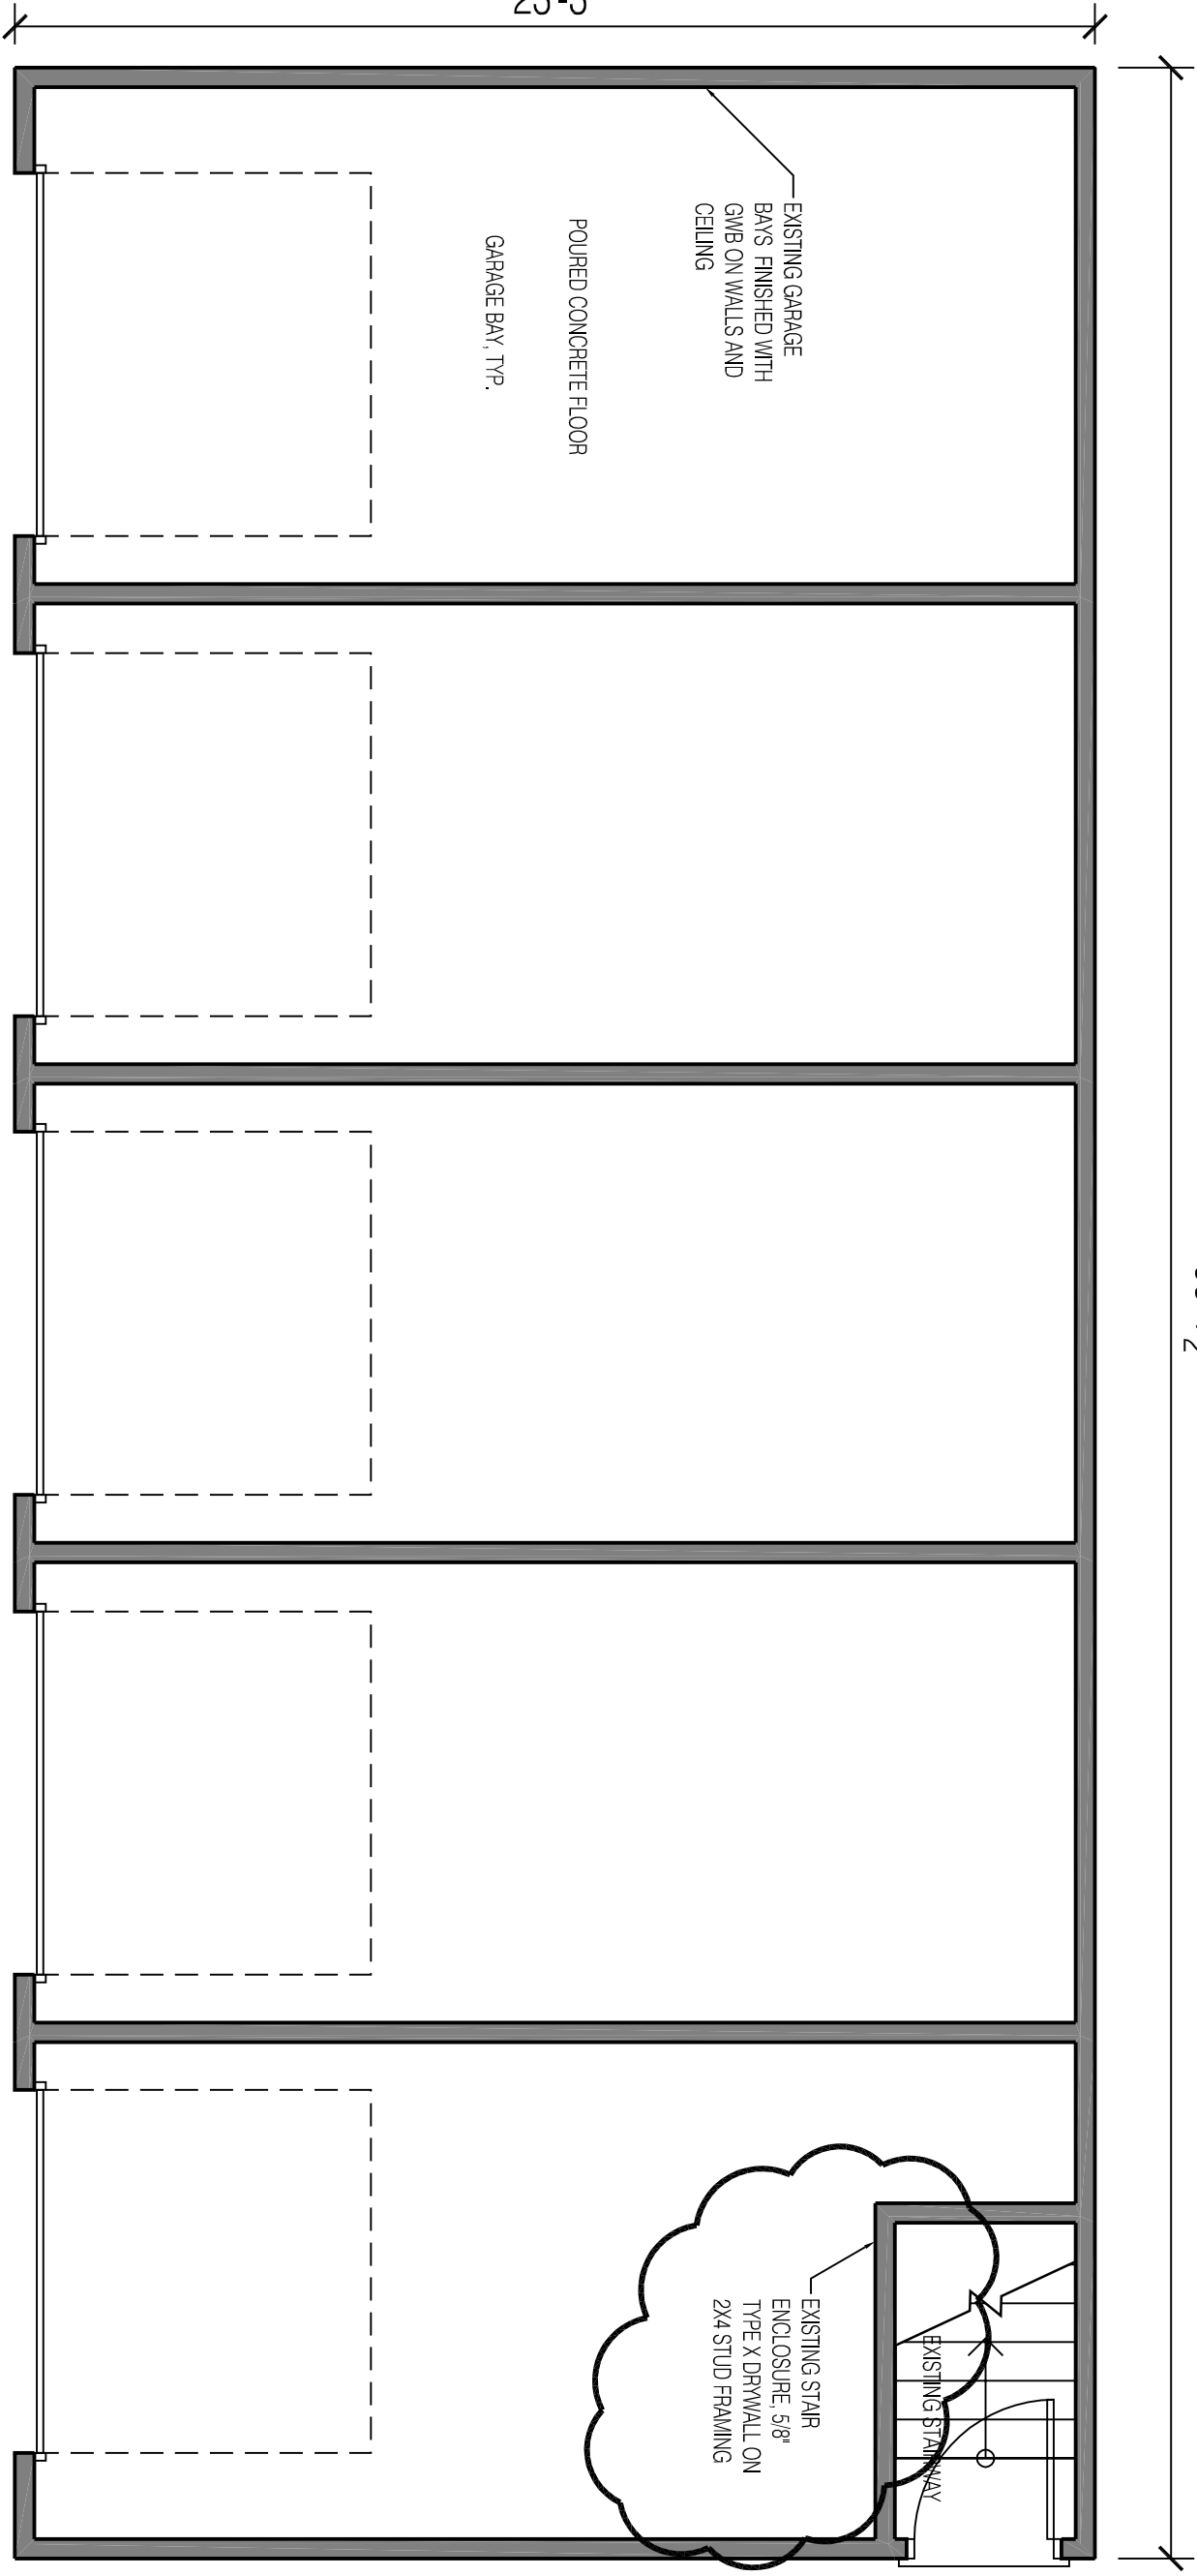

53'-7 1/2"

23'-3"

EXISTING FIRST FLOOR

1/4" = 1'-0"

SCALE: 1/4" = 1'-0"

PROSPECT

PD
DESIGN
58 FORE ST, PORTLAND, ME
WWW.PROSPECTDESIGN.ME
TEL: 207-749-7400

EXISTING FIRST FLOOR PLAN
ISAACS