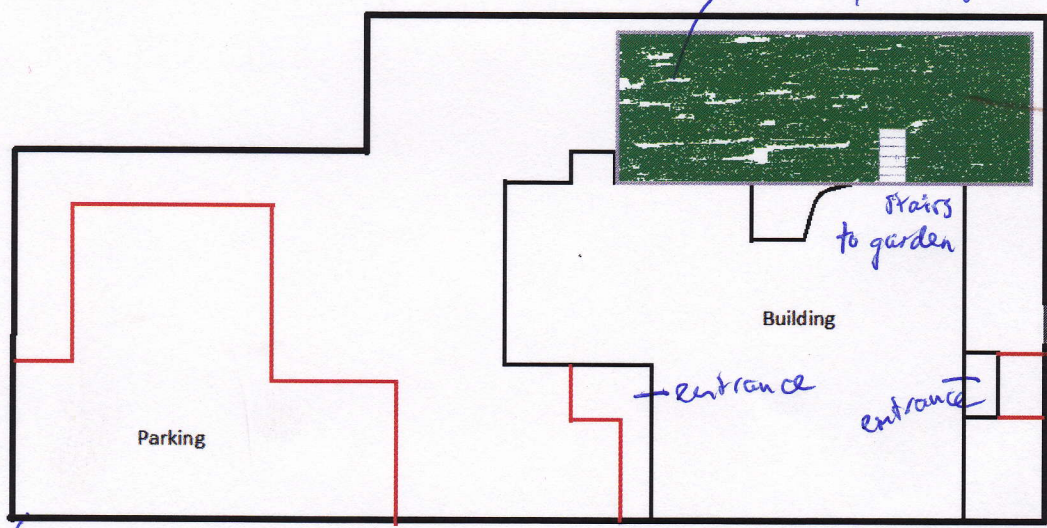

Green is proposed outside seating in garden 24x65 feet

Danforth Street

81 feet

Winter Street

165 feet

black is property line