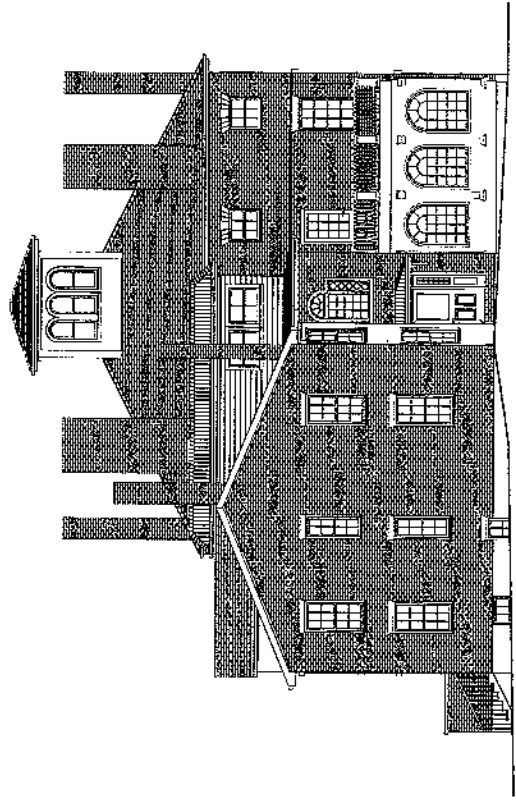

OWNER: TEMPO DOLL, LLC  
163 DANFORTH STREET PORTLAND, MAINE  
THE DANFORTH INN

DATE: JULY 28, 2014

DRAWN BY: E.C.D.

CHECKED BY: A.J.A.

EXTERIOR ELEVATIONS

A2.1

1 WEST ELEVATION  
SCALE: 3/16" = 1'-0"

2 NORTH ELEVATION  
SCALE: 3/16" = 1'-0"