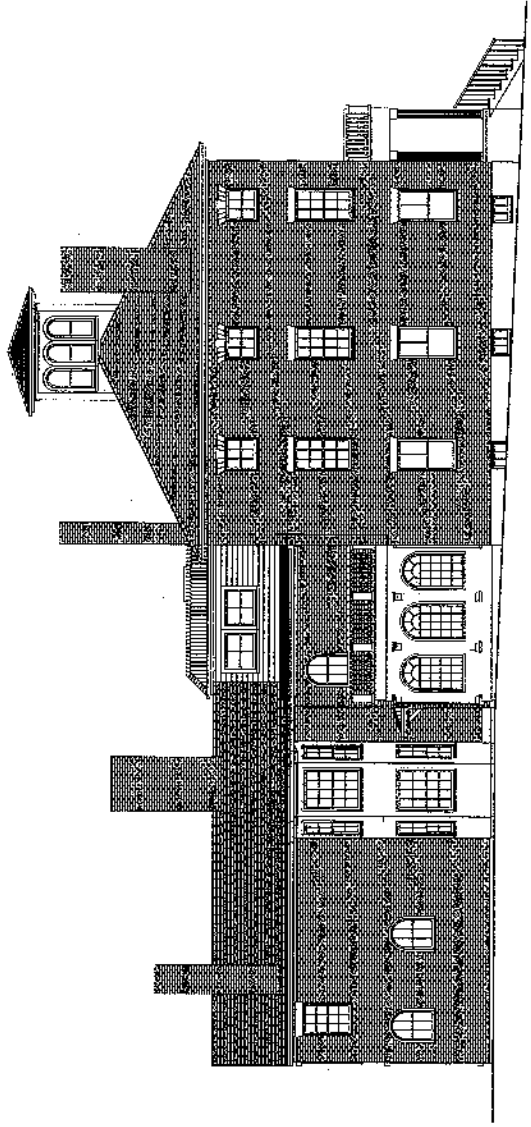

OWNER: TEMPO DULU, LLC
 163 DANFORTH STREET PORTLAND, MAINE
THE DANFORTH INN

DATE: JULY 28, 2014

DRAWN BY: E.C.D.

CHECKED BY: J.A.S.

EXTERIOR ELEVATIONS

A2.0

1 EAST ELEVATION
 SCALE: 3/16" = 1'-0"

2 SOUTH ELEVATION
 SCALE: 3/16" = 1'-0"