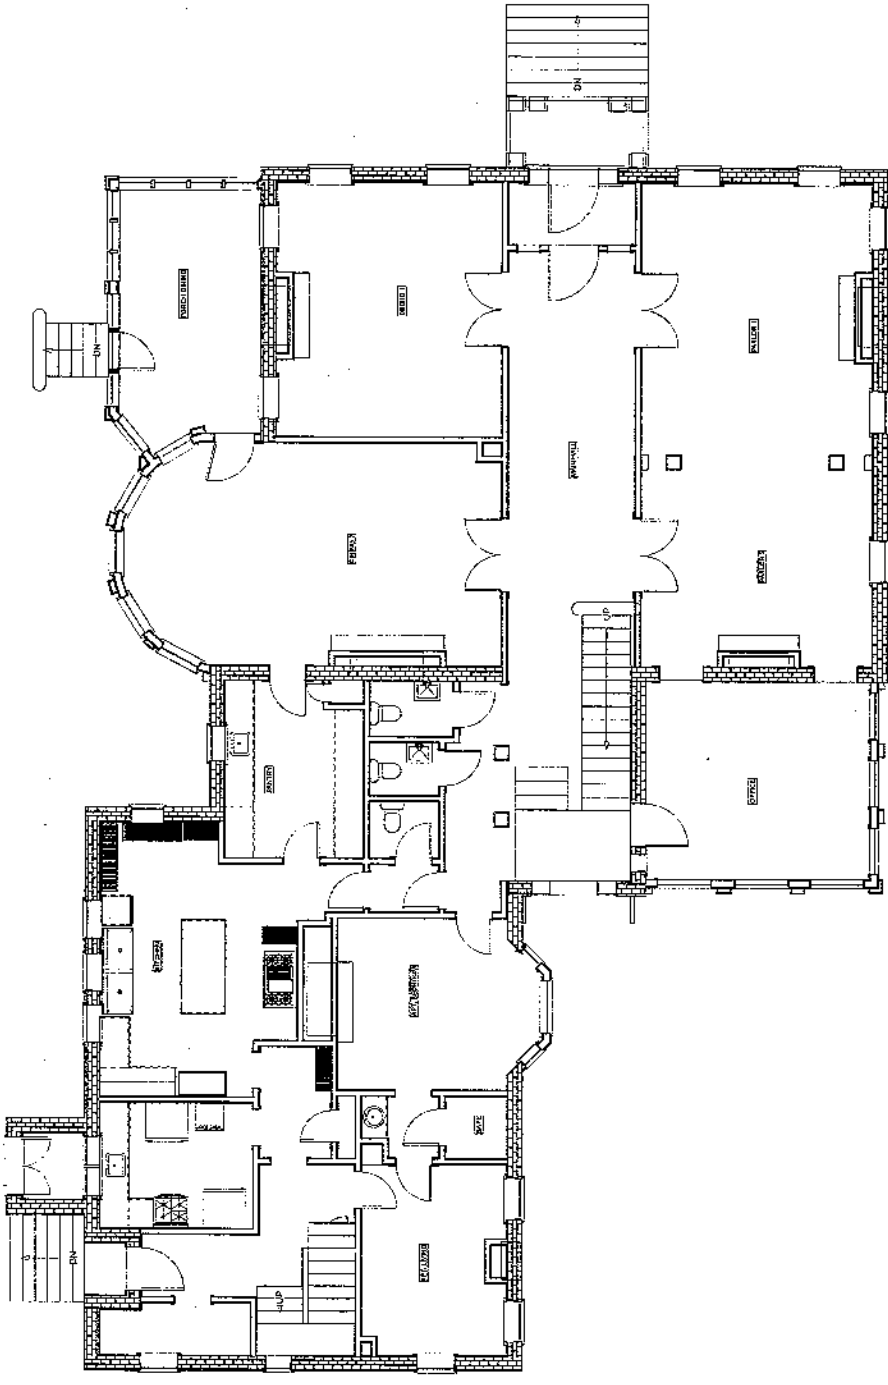

OWNER: TEMPO DULU, LLC
163 DANFORTH STREET PORTLAND, MAINE
THE DANFORTH INN

DATE: JULY 28, 2014

DRAWN BY: E.C.D.

CHECKED BY: R.C.K.

FIRST FLOOR PLAN

A1.1

1. FIRST FLOOR PLAN
A1.1 SCALE: 1/8" = 1'-0"

ADVANCE COPY
FOR REVIEW ONLY