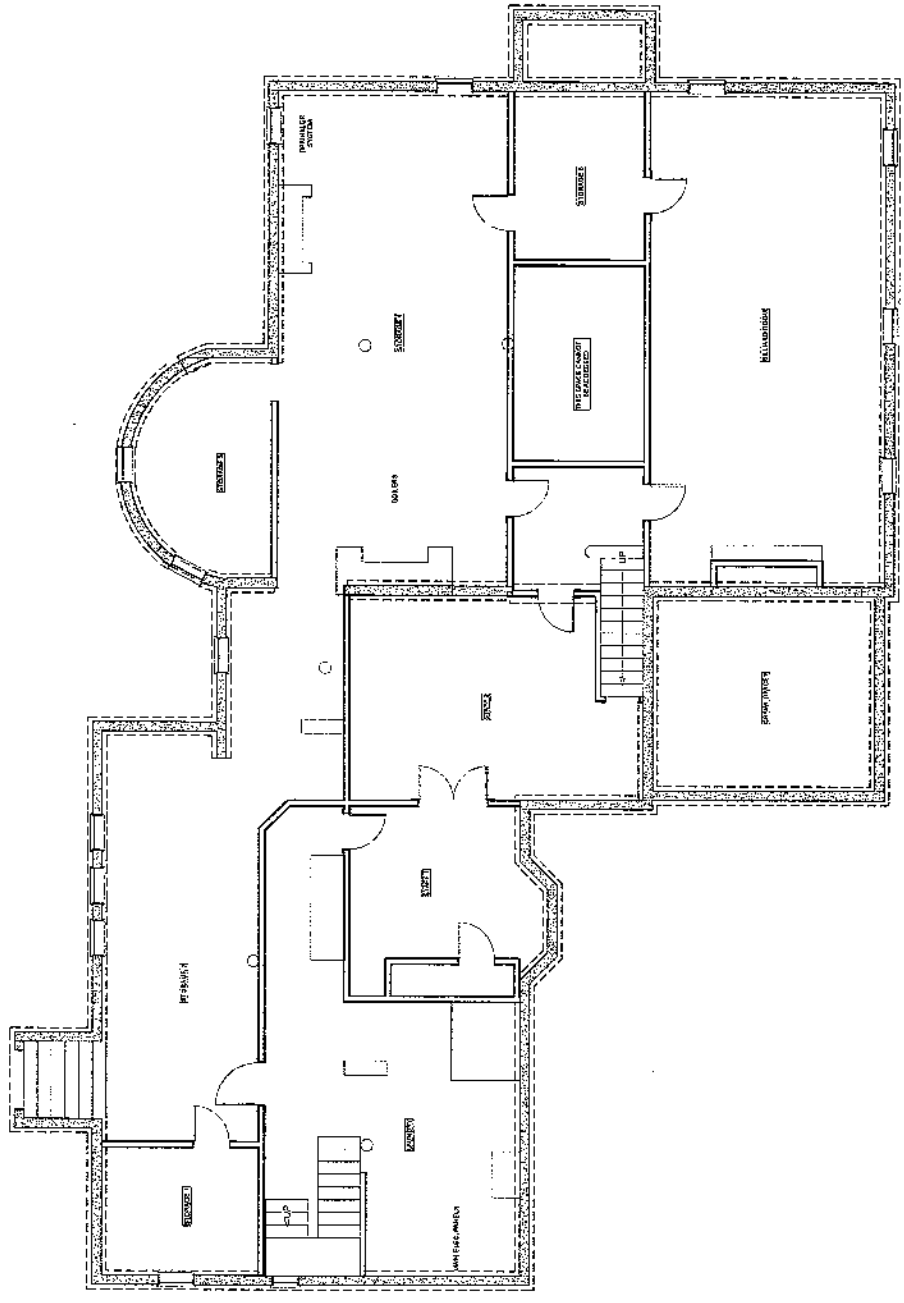

OWNER: TEMPO DULU, LLC
163 DANFORTH STREET PORTLAND, MAINE
THE DANFORTH INN

DATE: JULY 28, 2014

DRAWN BY: ECD

CHECKED BY: PCK

BASEMENT PLAN

A1.0

1 BASEMENT PLAN
SCALE: 1/4" = 1'-0"

**ADVANCE COPY
FOR REVIEW ONLY**