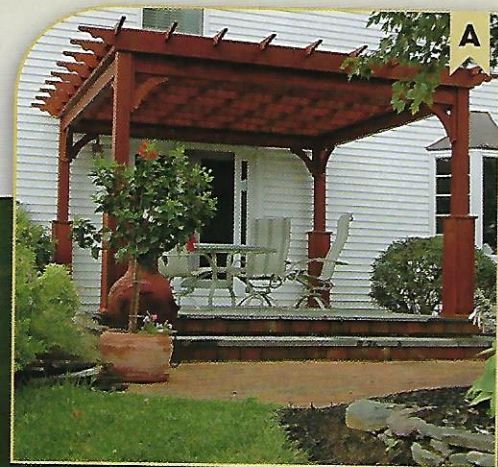

## TRADITIONAL WOOD

10' X 14' TRADITIONAL  
Standard Unit with Canyon Brown Stain

# Rediscover Family Fun

*Why let the inviting feeling of home stop at your door? Create an outdoor family room that your neighbors will admire and your family will love. With your new Traditional Wood Pergola, don't be surprised if your next family barbecue or game night draws an eager crowd!*

**A - 12' X 12' TRADITIONAL**  
With Superior Posts, & Canyon Brown Stain

**B - 12' X 12' TRADITIONAL**  
With Lattice Roof, Superior Posts, & Cedar Stain

**C - 12' X 12' TRADITIONAL**  
With Lattice Roof, Superior Posts, & Cedar Stain