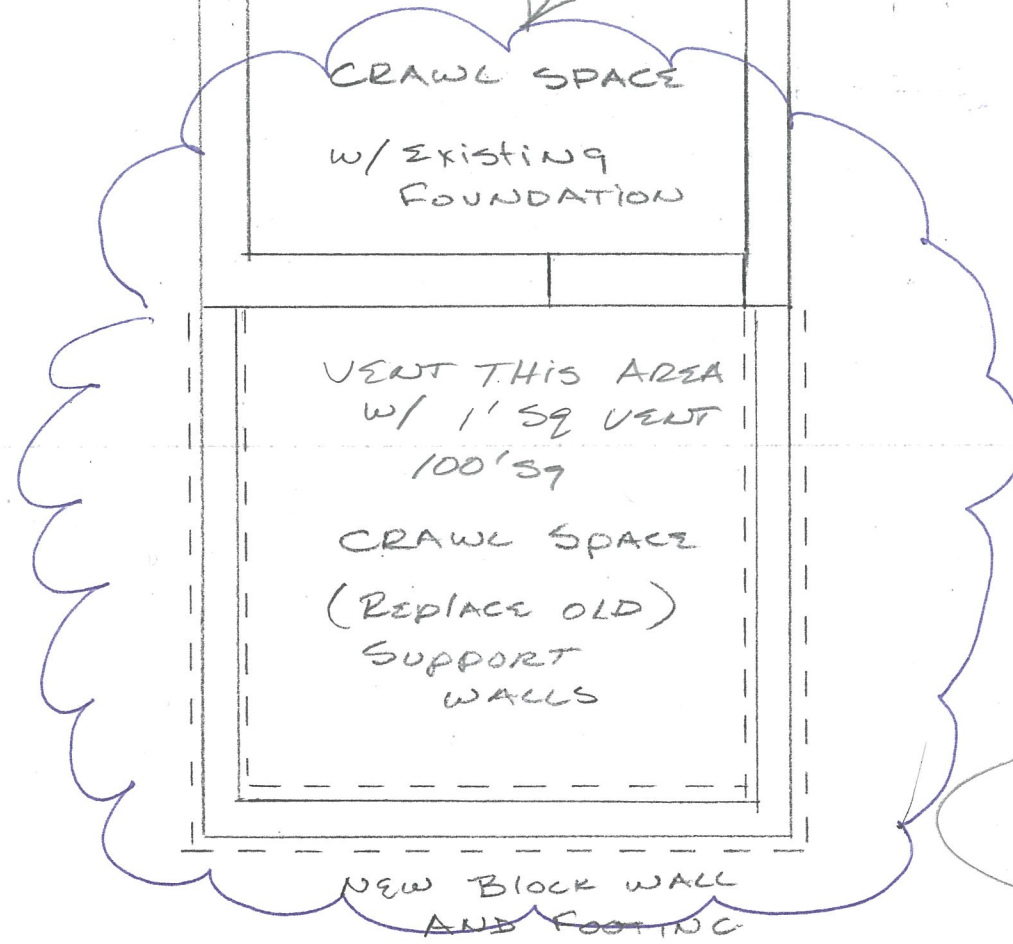

FRONT

Bob TERENZONI
16 TATE ST.
PORTLAND, ME

SCALE
1/4" = 1'

PORTLAND, ME