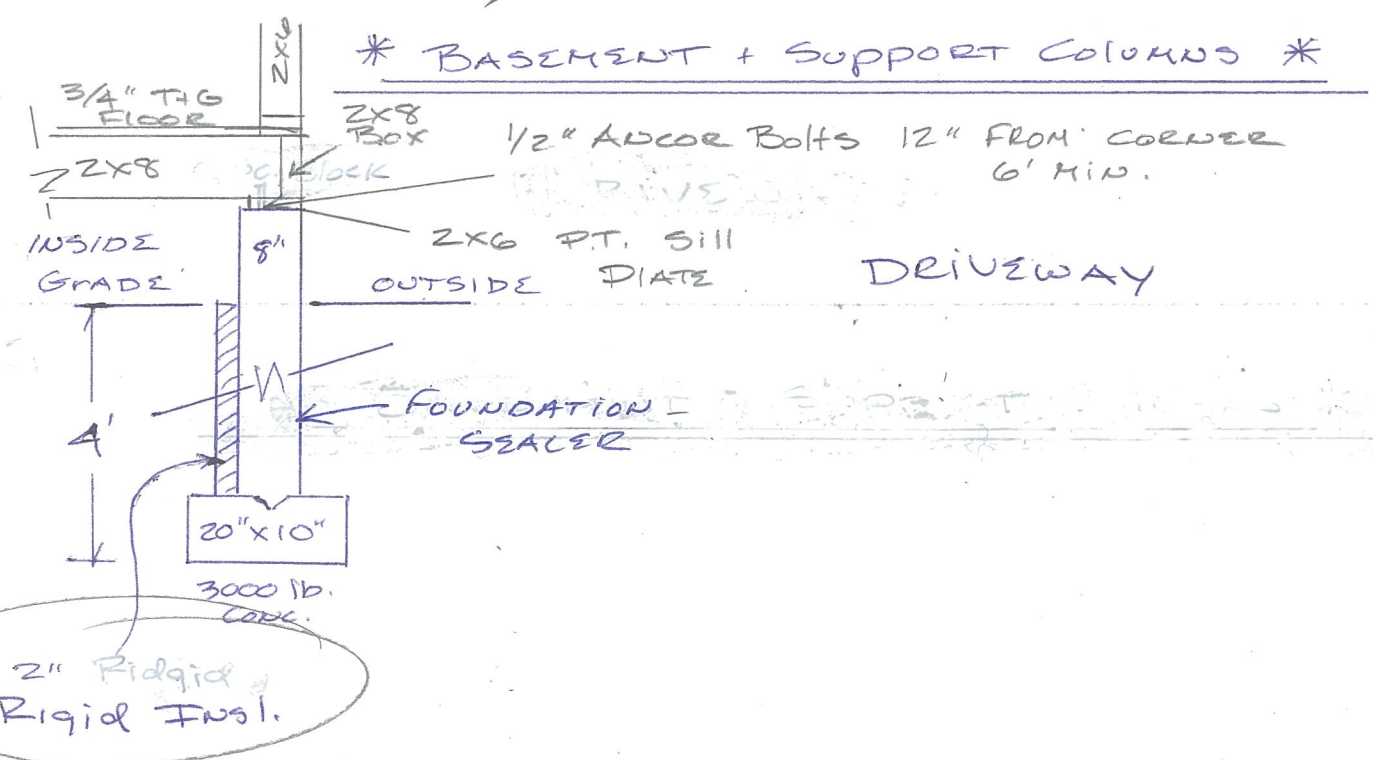

FRONT

Bob TERENZONI
16 TATE ST.
PORTLAND, ME

SCALE
1/4" = 1'

PORTLAND, ME